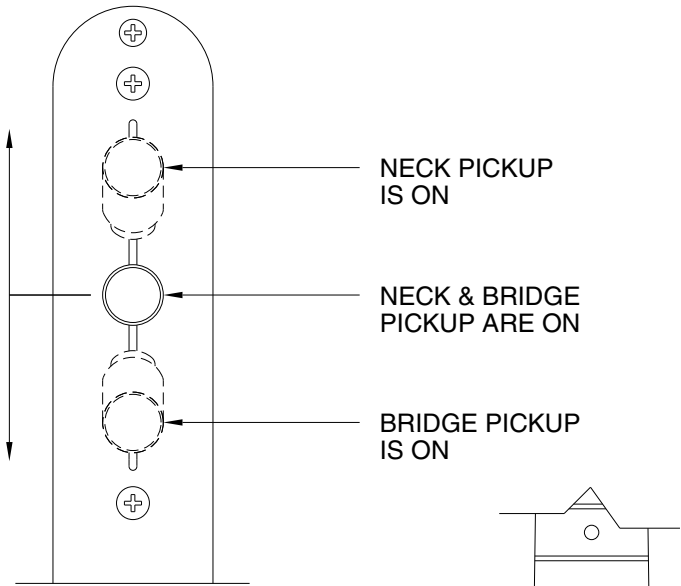

REF.#	P/N	DESCRIPTION
	0018270000	Height Adjustment Screw, 2-5
	0018531000	Adjusting Wrench, Saddle Height
28	0021429000	Ferrule, String Retainer

Body Part Number	
0056084500	3 -Tone Sunburst
0056084506	Black
0056084538	Crimson Transparent
0056085501	White Blonde
0056085521	Natural
0056086548	Teal Green Trans.
0056086594	Purple Transparent

AMERICAN DELUXE TELECASTER 0104600/4602
CONTROL ASSEMBLY

BRIDGE ASSEMBLY

SWITCH & CONTROL FUNCTION

DETAIL
3 WAY SWITCH

3 WAY SWITCH POSITION				
			← 3 WAY SWITCH POSITION	
T1	T1	T1	← TONE CONTROL	
			← NECK PICKUP	
			← BRIDGE PICKUP	
	PICKUP IS ON			PICKUP IS OFF