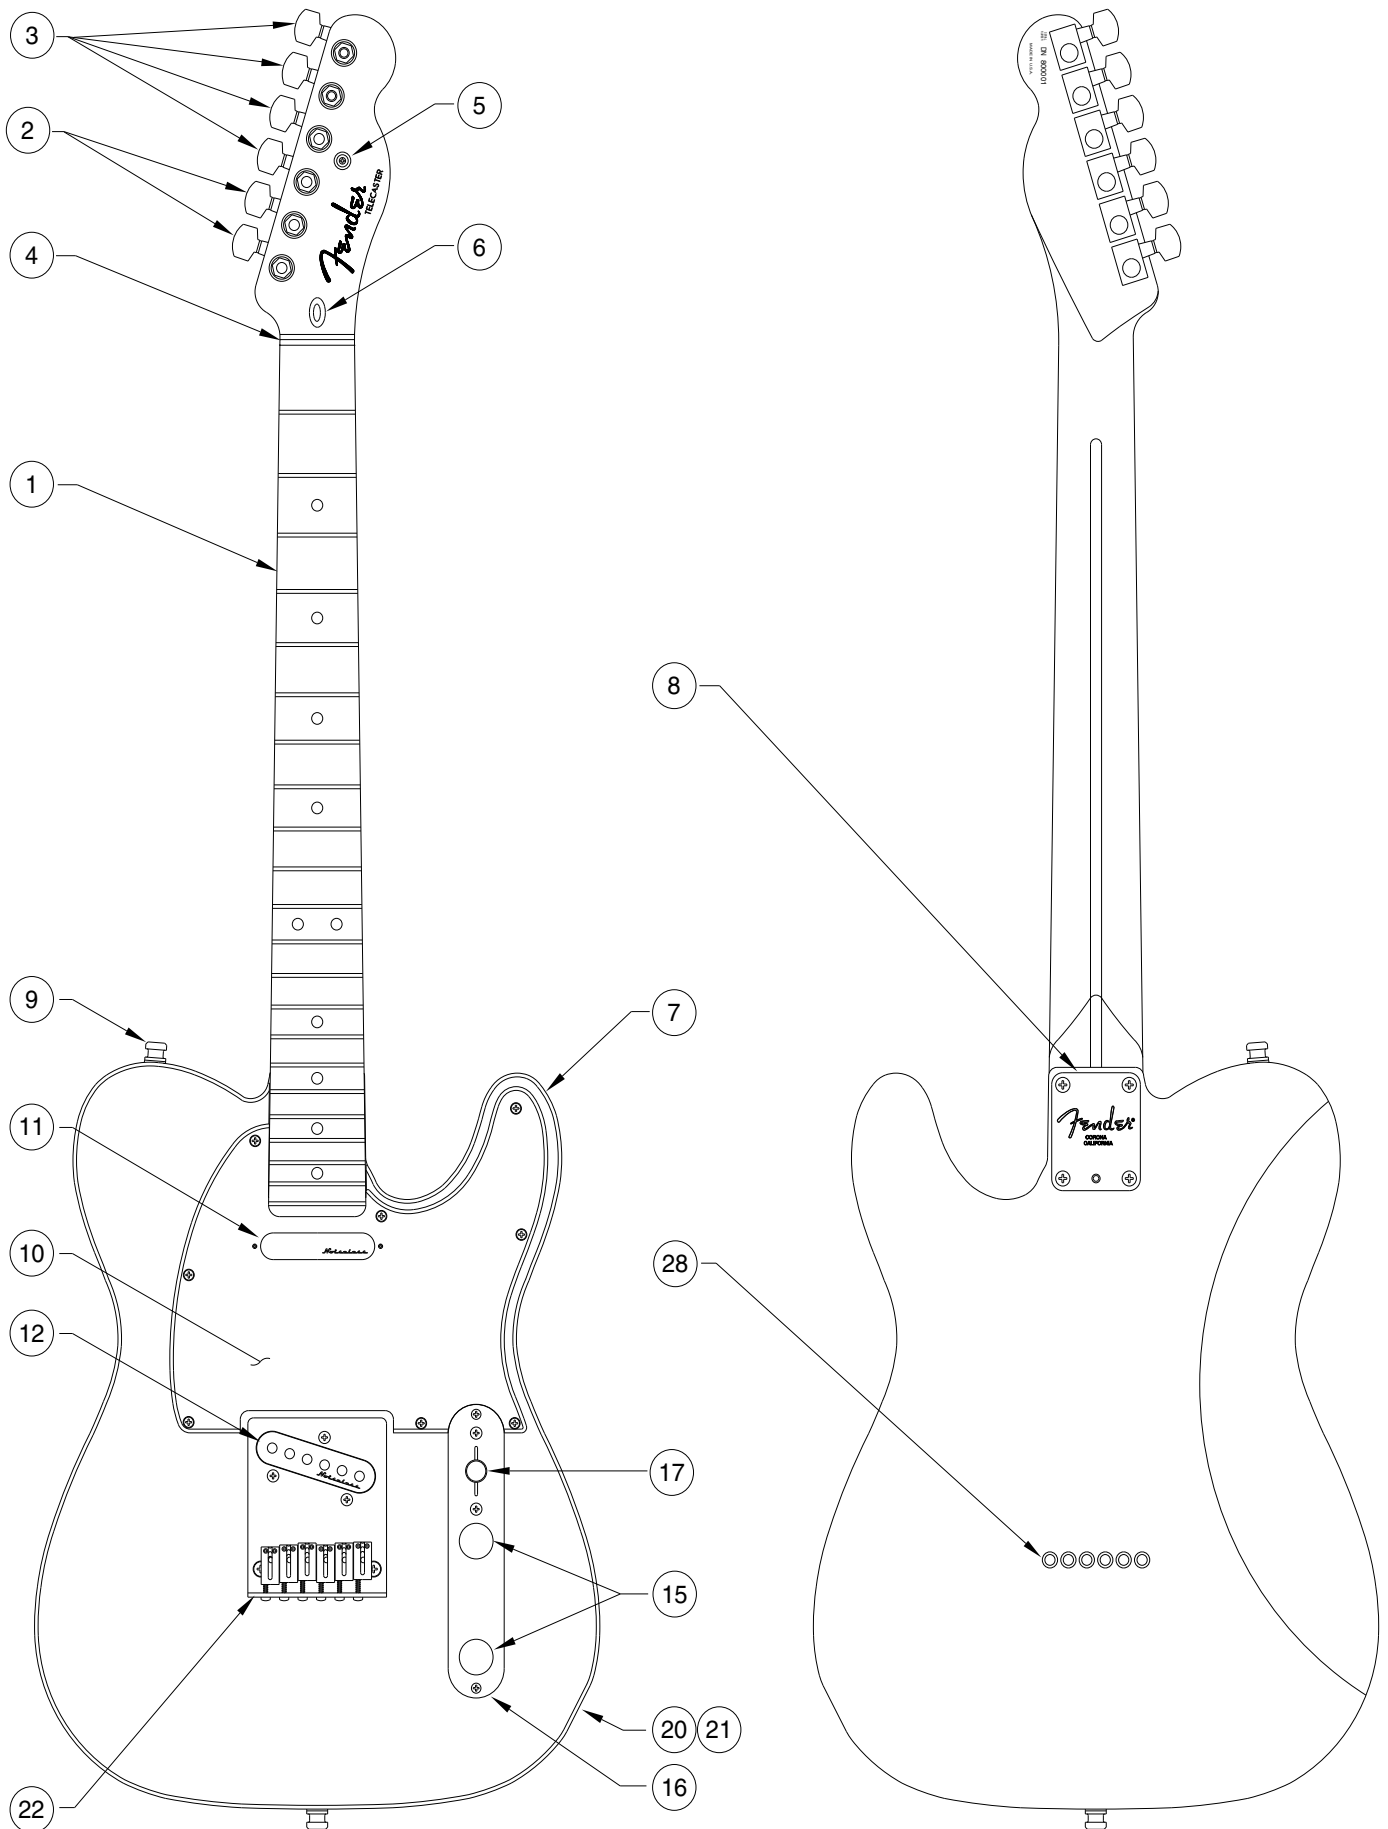

AMERICAN DELUXE TELECASTER 0104600/4602