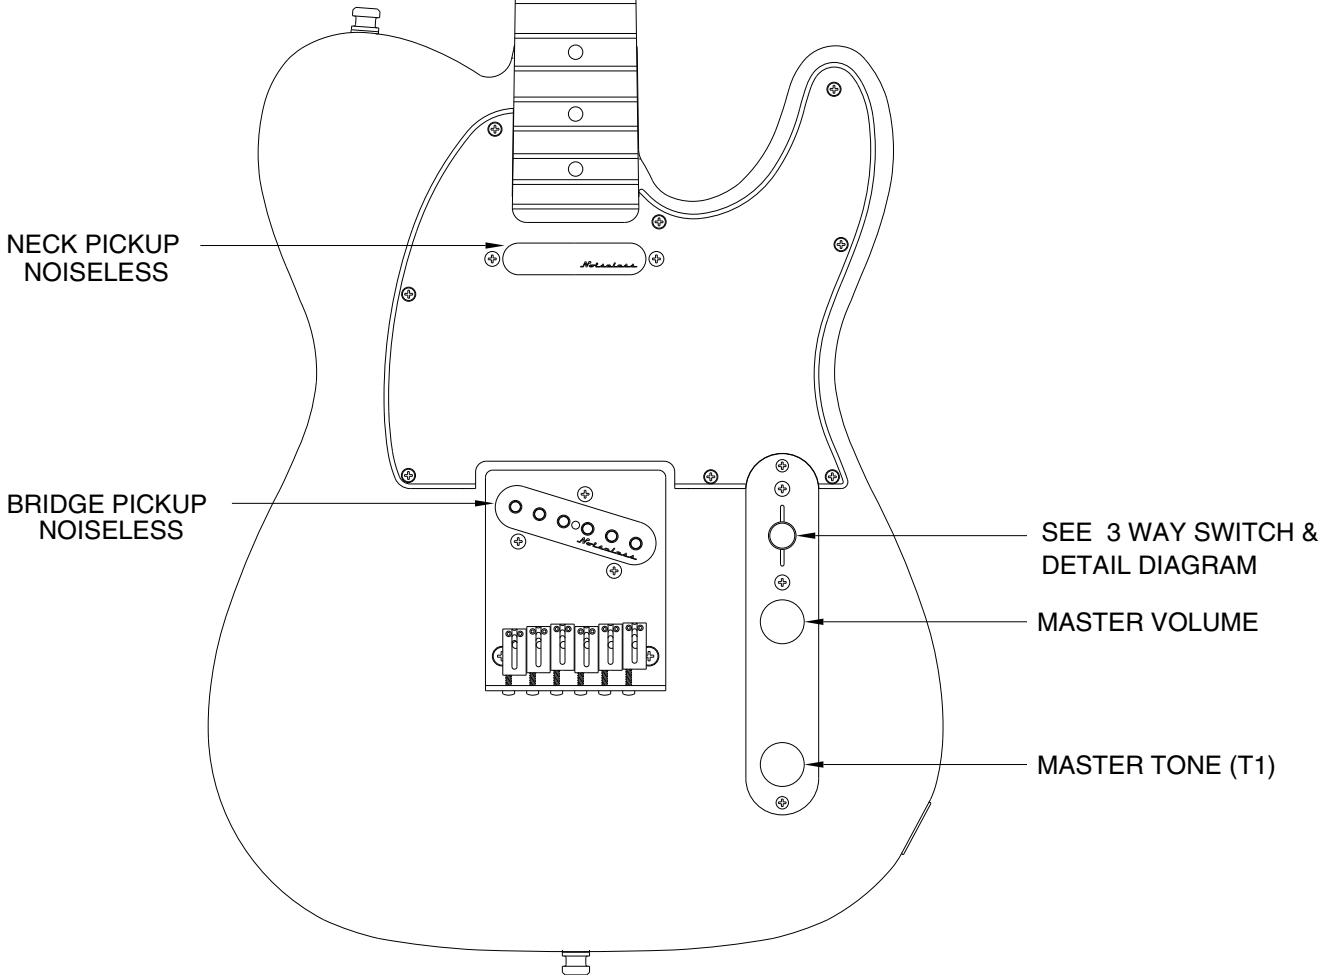

REF.#	P/N	DESCRIPTION
	0018270000	Height Adjustment Screw, 2-5
	0018531000	Adjusting Wrench, Saddle Height
28	0021429000	Ferrule, String Retainer

Body Part Number	
0056084500	3 -Tone Sunburst
0056084506	Black
0056084538	Crimson Transparent
0056085501	White Blonde
0056085521	Natural
0056086548	Teal Green Trans.
0056086594	Purple Transparent

AMERICAN DELUXE TELECASTER 0104600/4602
CONTROL ASSEMBLY

BRIDGE ASSEMBLY

SWITCH & CONTROL FUNCTION

DETAIL
3 WAY SWITCH

3 WAY SWITCH POSITION				
			← 3 WAY SWITCH POSITION	
T1	T1	T1	← TONE CONTROL	
			← NECK PICKUP	
			← BRIDGE PICKUP	
	PICKUP IS ON			PICKUP IS OFF