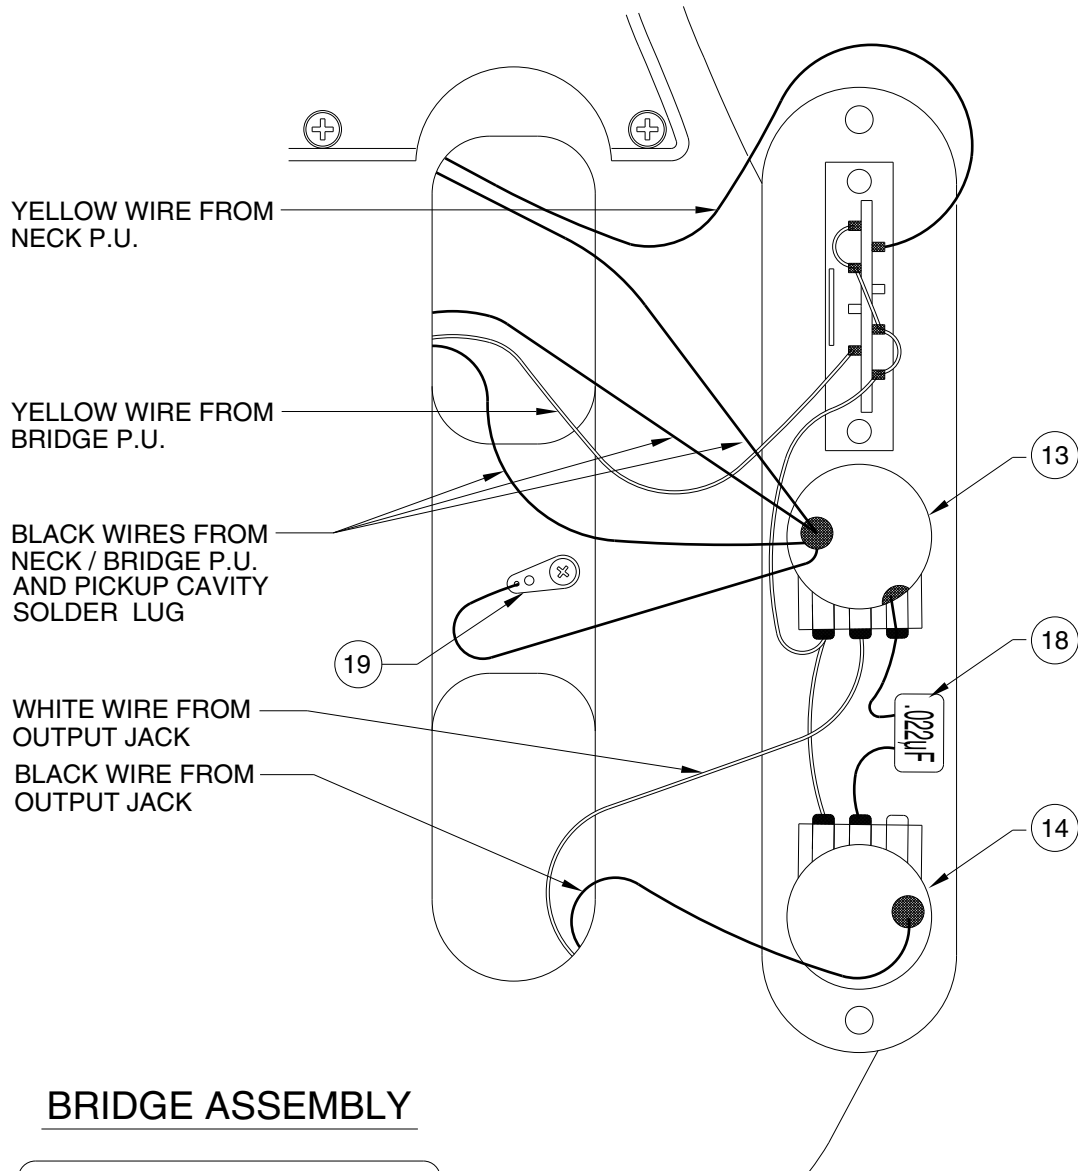

REF.#	P/N	DESCRIPTION
	0018270000	Height Adjustment Screw, 2-5
	0018531000	Adjusting Wrench, Saddle Height
28	0021429000	Ferrule, String Retainer

Body Part Number	
0056084500	3 -Tone Sunburst
0056084506	Black
0056084538	Crimson Transparent
0056085501	White Blonde
0056085521	Natural
0056086548	Teal Green Trans.
0056086594	Purple Transparent

AMERICAN DELUXE TELECASTER 0104600/4602
CONTROL ASSEMBLY

BRIDGE ASSEMBLY

SWITCH & CONTROL FUNCTION

DETAIL
3 WAY SWITCH

3 WAY SWITCH POSITION				
			← 3 WAY SWITCH POSITION	
T1	T1	T1	← TONE CONTROL	
			← NECK PICKUP	
			← BRIDGE PICKUP	
	PICKUP IS ON			PICKUP IS OFF