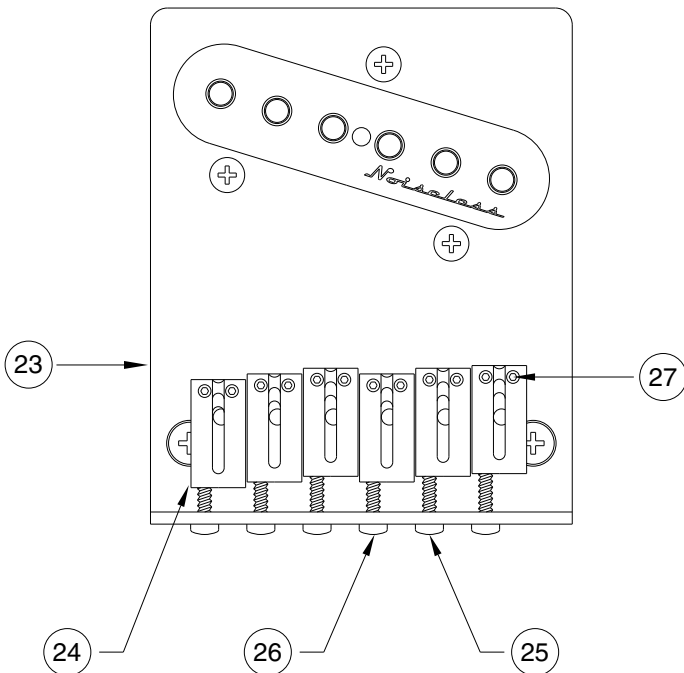

REF.#	P/N	DESCRIPTION
	0018270000	Height Adjustment Screw, 2-5
	0018531000	Adjusting Wrench, Saddle Height
28	0021429000	Ferrule, String Retainer

Body Part Number	
0056084500	3 -Tone Sunburst
0056084506	Black
0056084538	Crimson Transparent
0056085501	White Blonde
0056085521	Natural
0056086548	Teal Green Trans.
0056086594	Purple Transparent

AMERICAN DELUXE TELECASTER 0104600/4602
CONTROL ASSEMBLY

BRIDGE ASSEMBLY

SWITCH & CONTROL FUNCTION

DETAIL
3 WAY SWITCH

3 WAY SWITCH POSITION				
			← 3 WAY SWITCH POSITION	
T1	T1	T1	← TONE CONTROL	
			← NECK PICKUP	
			← BRIDGE PICKUP	
	PICKUP IS ON			PICKUP IS OFF