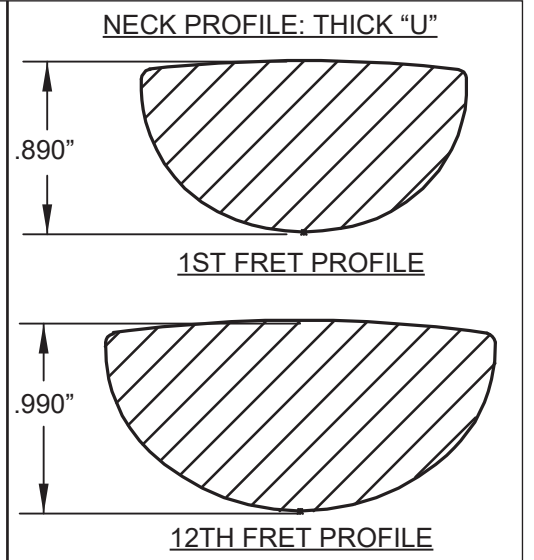

LOGO: AM VINT II 51 BLACKGUARD TELE
APPLIED OVER THE FINISH

PICKUP SPECIFICATIONS

POSITION	MAGNETS	DC RESISTANCE	POLARITY
NECK	ALNICO 3 UNBEVELED	7.65 - 7.95KΩ	NORTH
BRIDGE	ALNICO 3 UNBEVELED	7.0 - 7.3KΩ	NORTH