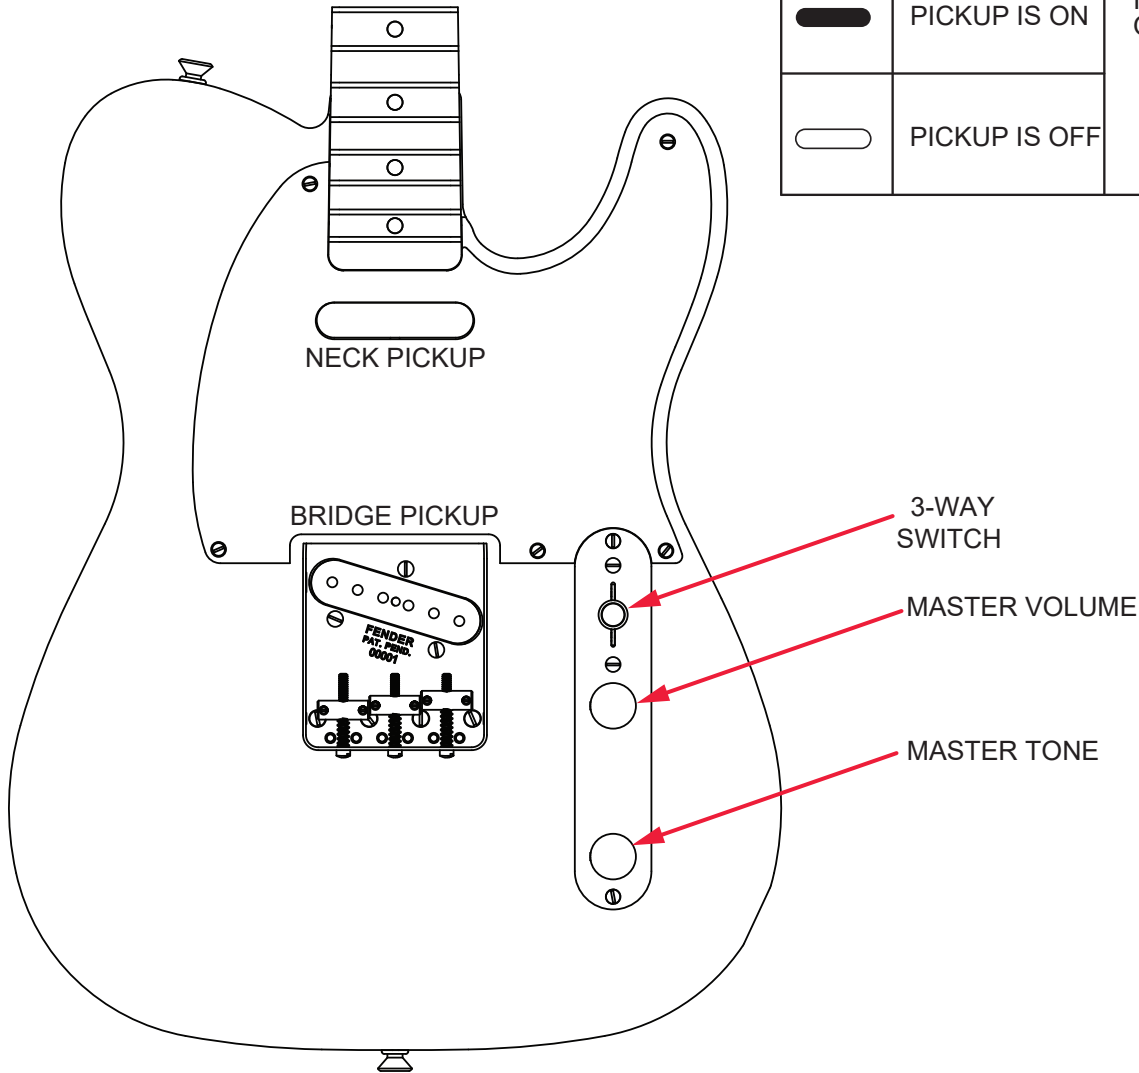

# AMERICAN VINTAGE II 51 BLACKGUARD TELECASTER® (0110312850)

## WIRING ASSEMBLY

## SWITCH AND CONTROL FUNCTION

3 WAY SWITCH POSITION			
			← 3 WAY SWITCH POSITION
			← NECK PICKUP
			← BRIDGE PICKUP
	PICKUP IS ON	INDICATES POSITION OF 3 WAY SWITCH 	
	PICKUP IS OFF		