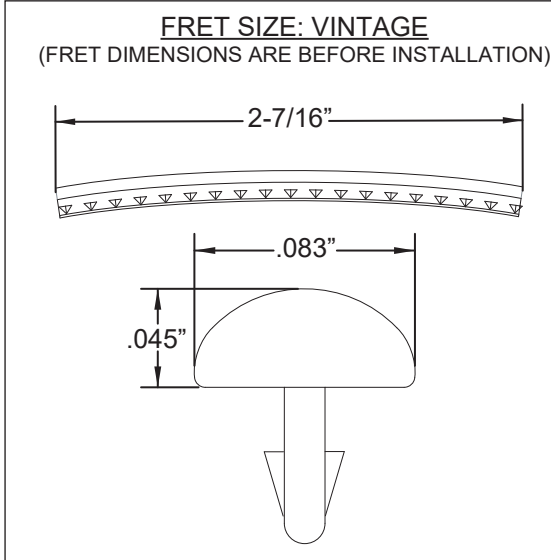

AMERICAN VINTAGE II 51 BLACKGUARD TELECASTER® (0110312850)

ADDITIONAL SPECIFICATION DETAIL

PLEASE NOTE: AS EACH NECK IS SANDED & FINISHED BY HAND, THICKNESS DIMENSIONS MAY VARY SLIGHTLY FROM THOSE SHOWN.