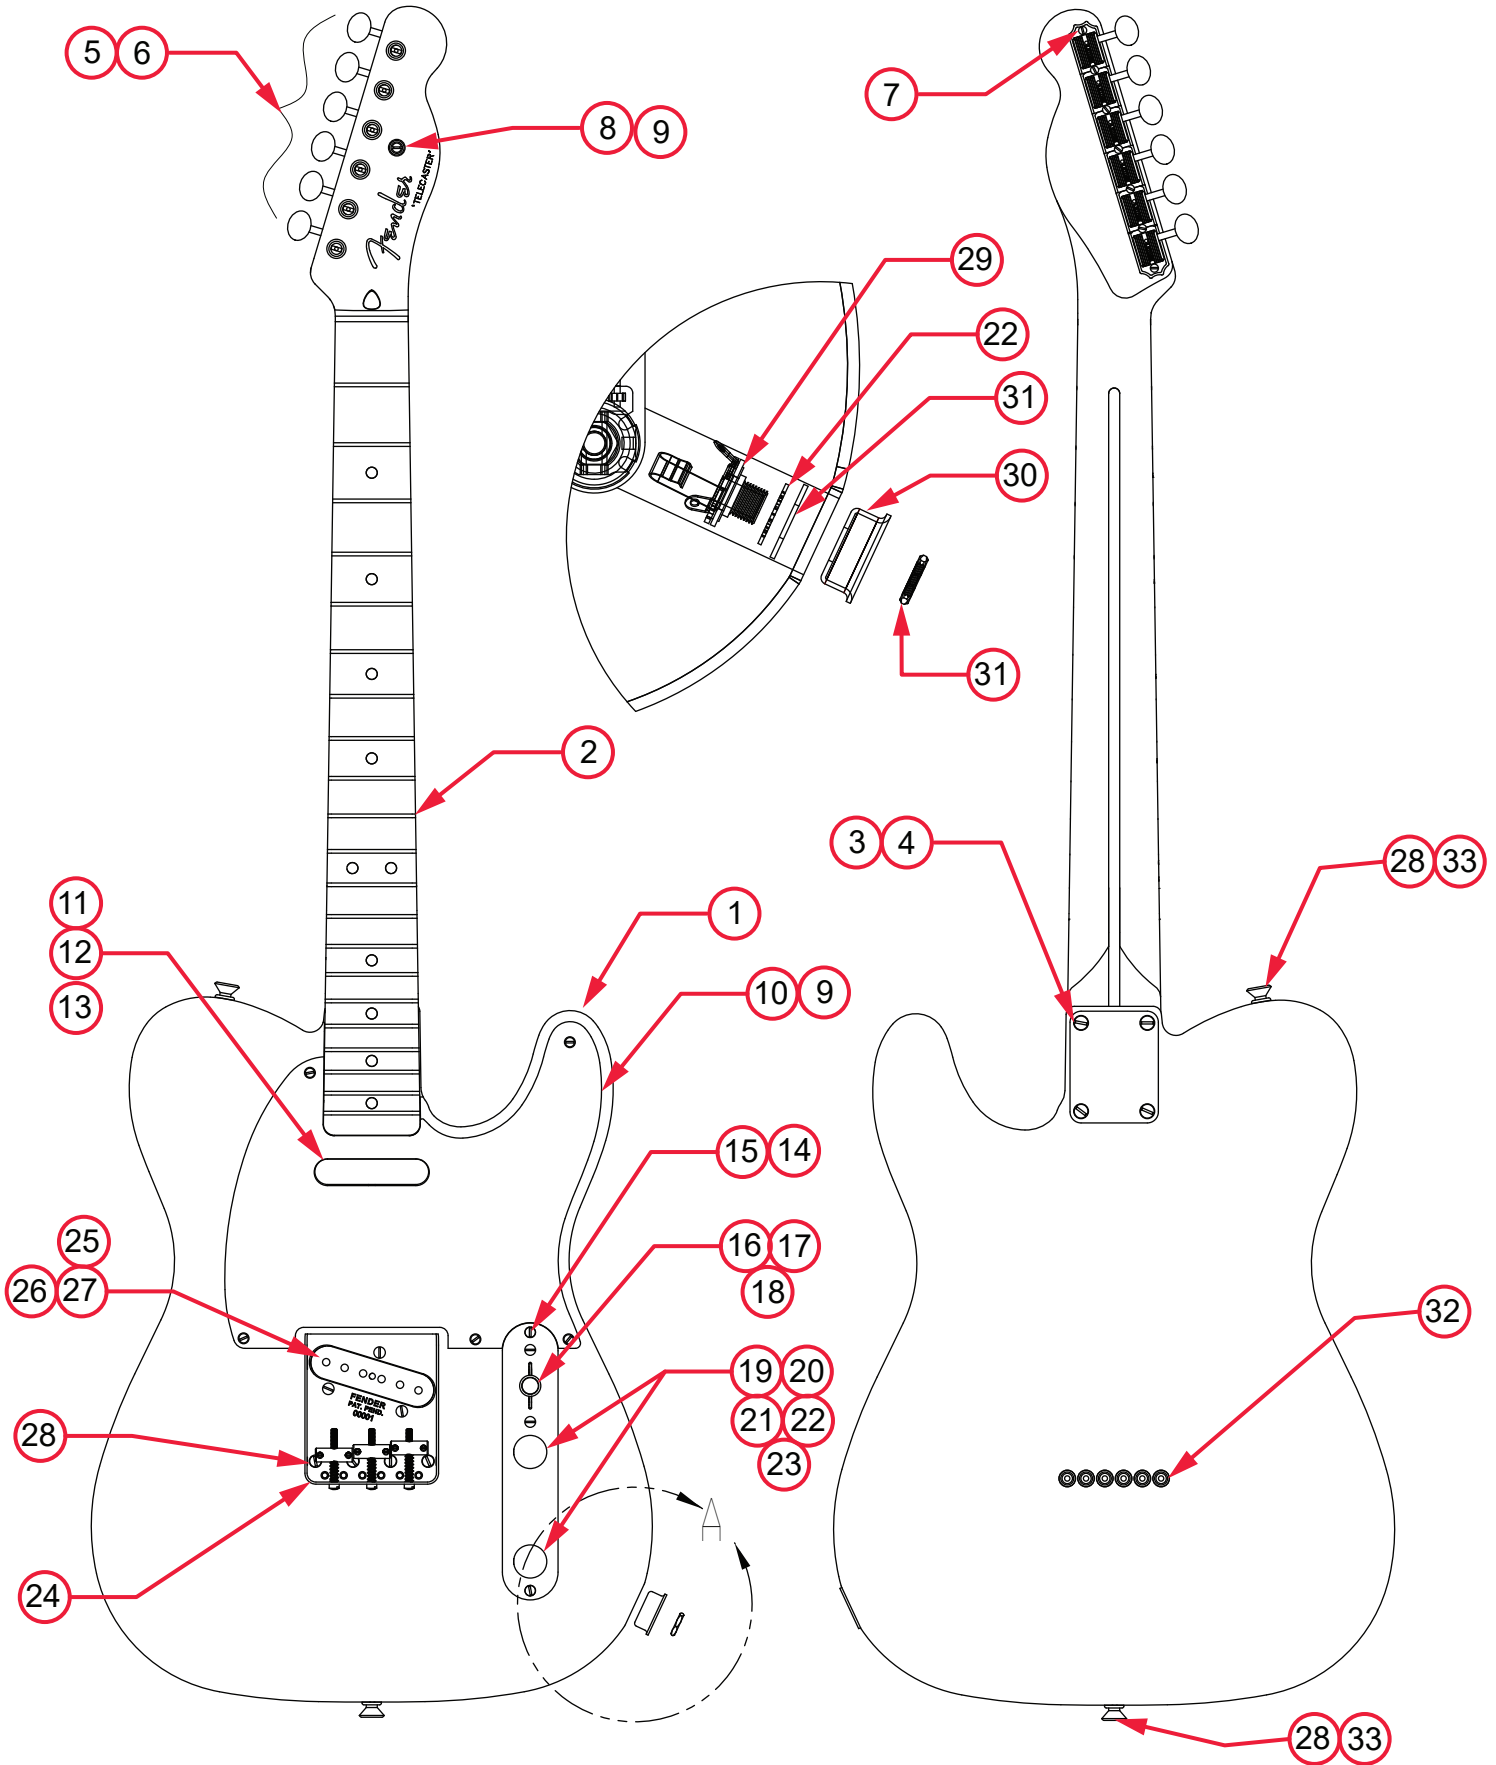

# AMERICAN VINTAGE II 51 BLACKGUARD TELECASTER® (0110312850)

## PARTS LAYOUT

# **AMERICAN VINTAGE II 51 BLACKGUARD TELECASTER® (0110312850)**

## SWITCH AND CONTROL FUNCTION

3 WAY SWITCH POSITION			
			← 3 WAY SWITCH POSITION
			← NECK PICKUP
			← BRIDGE PICKUP
	PICKUP IS ON	INDICATES POSITION OF 3 WAY SWITCH 	
	PICKUP IS OFF		