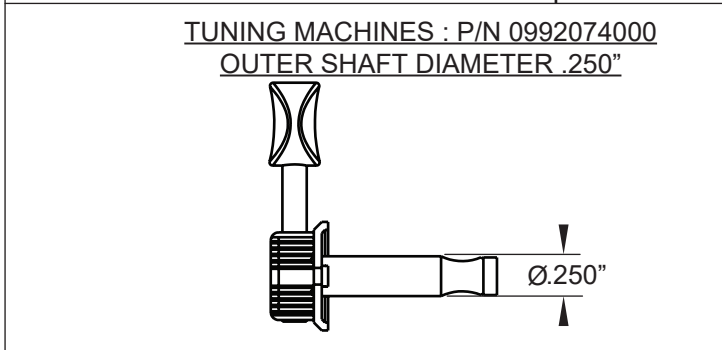

LOGO: AM VINT II 51 BLACKGUARD TELE
APPLIED OVER THE FINISH

PICKUP SPECIFICATIONS

POSITION	MAGNETS	DC RESISTANCE	POLARITY
NECK	ALNICO 3 UNBEVELED	7.65 - 7.95KΩ	NORTH
BRIDGE	ALNICO 3 UNBEVELED	7.0 - 7.3KΩ	NORTH