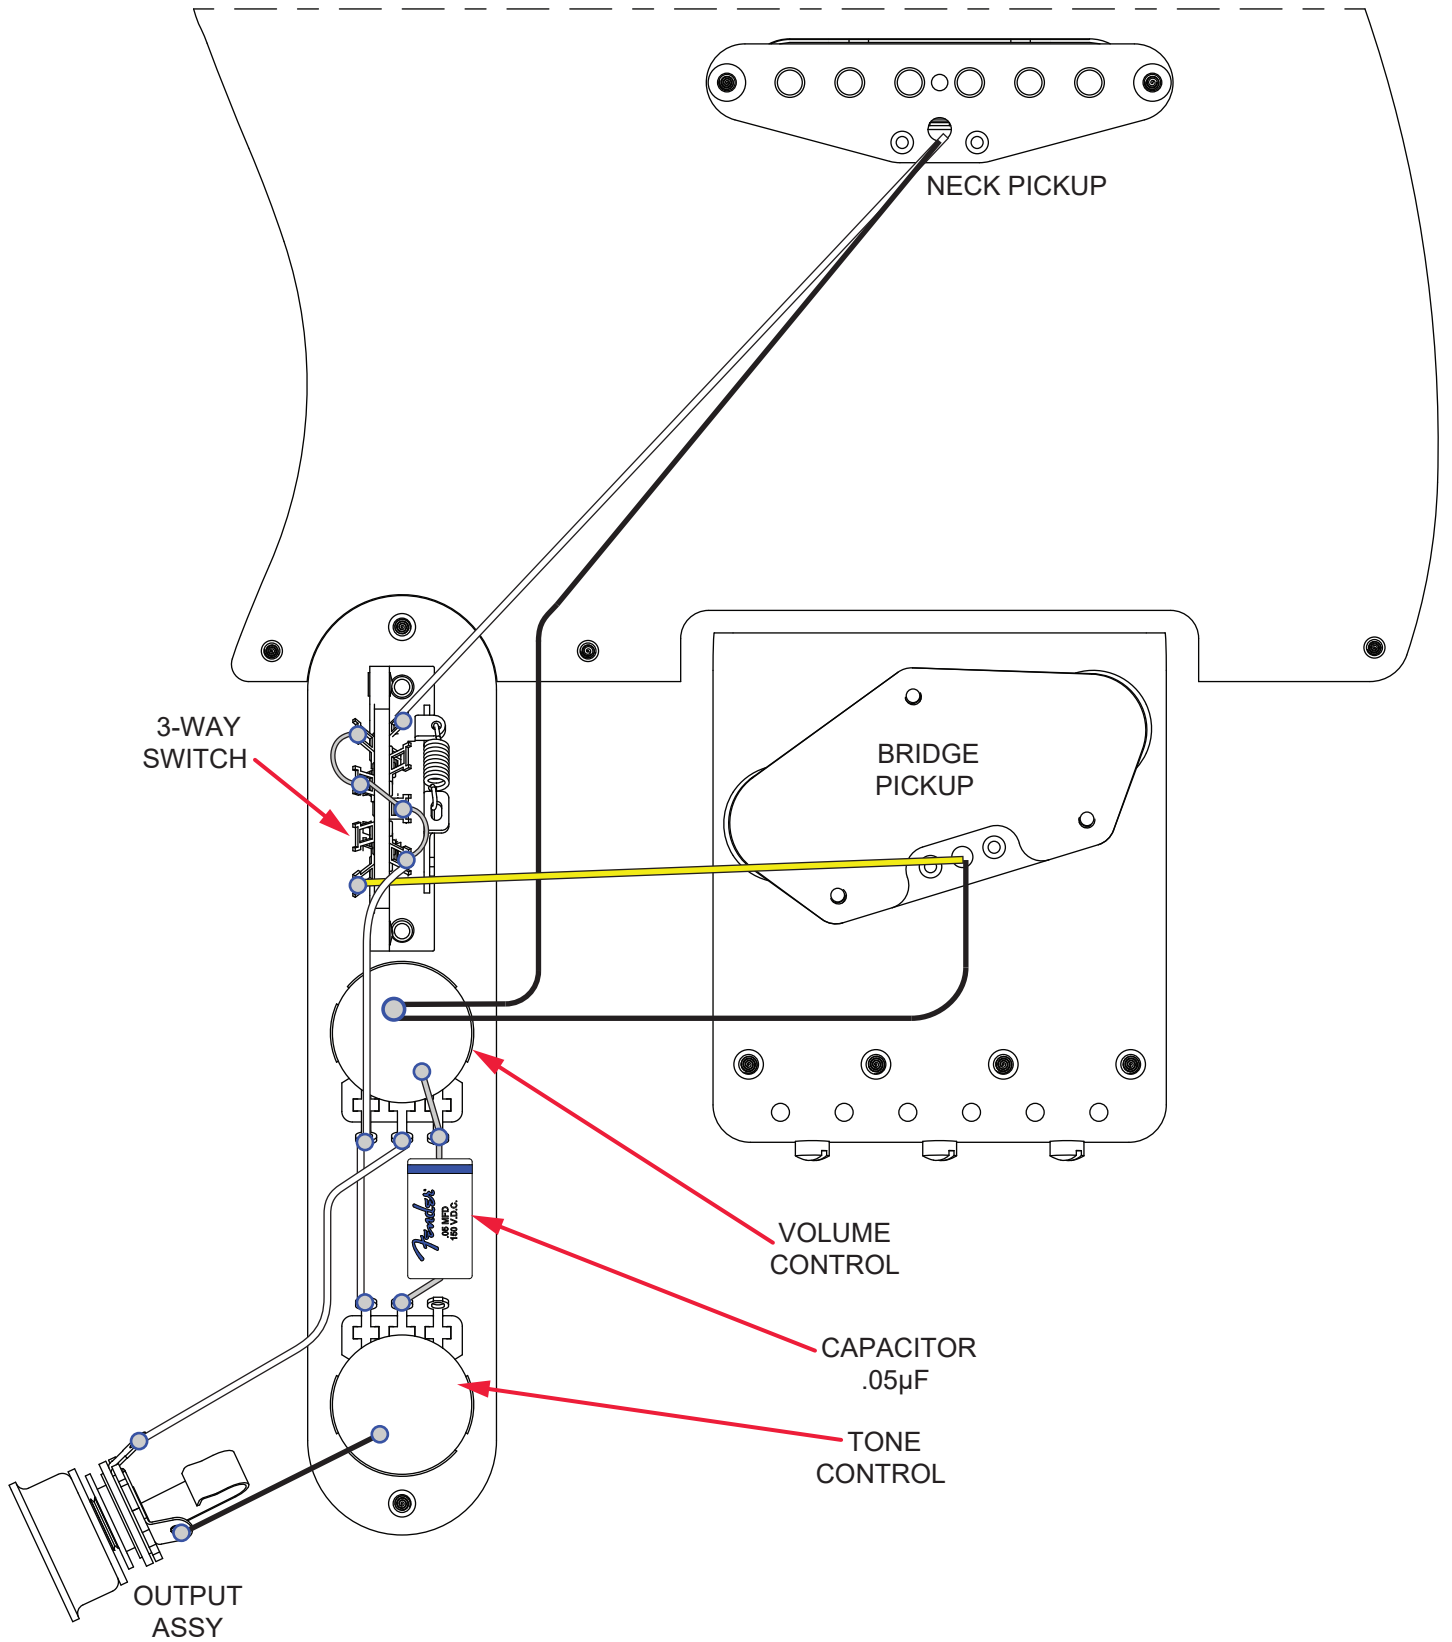

AMERICAN VINTAGE II 51 BLACKGUARD TELECASTER® (0110312850)

WIRING ASSEMBLY