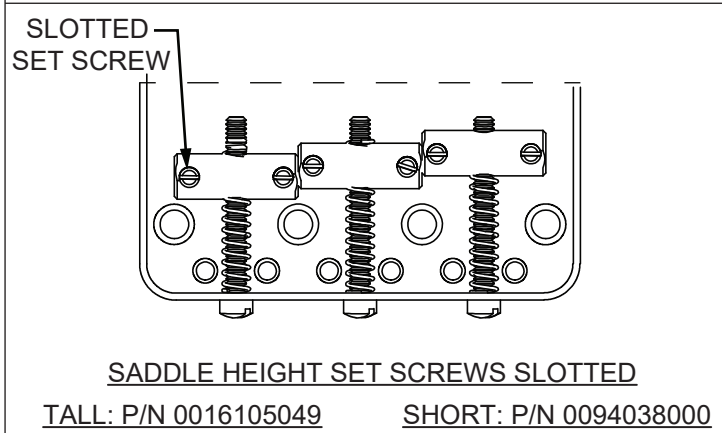

LOGO: AM VINT II 51 BLACKGUARD TELE
APPLIED OVER THE FINISH

PICKUP SPECIFICATIONS

POSITION	MAGNETS	DC RESISTANCE	POLARITY
NECK	ALNICO 3 UNBEVELED	7.65 - 7.95KΩ	NORTH
BRIDGE	ALNICO 3 UNBEVELED	7.0 - 7.3KΩ	NORTH