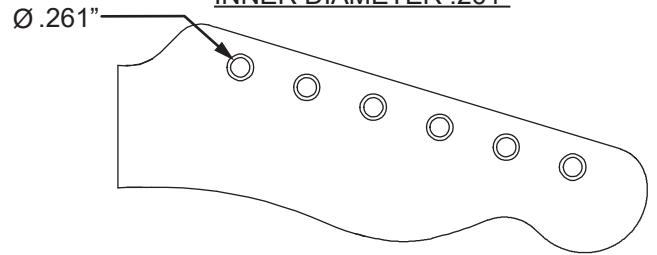

*= NOT PICTURED IN DIAGRAM

RAPHAEL SAADIQ TELECASTER® (0111060848)

WIRING ASSEMBLY

RAPHAEL SAADIQ TELECASTER® (0111060848)

SWITCH AND CONTROL FUNCTION

3 WAY SWITCH POSITION			
			← 3 WAY SWITCH POSITION
			← NECK PICKUP
			← BRIDGE PICKUP
	PICKUP IS ON		INDICATES POSITION OF 3 WAY SWITCH 
	PICKUP IS OFF		

NECK PROFILE: "59 ESQUIRE C"

1ST FRET PROFILE

12TH FRET PROFILE

TUNING MACHINES : P/N 0992074000
OUTER SHAFT DIAMETER .250"

TUNING MACHINE THRU-HOLE
INNER DIAMETER .261"

SLOTTED SET SCREW

SADDLE HEIGHT SET SCREWS SLOTTED

TALL: P/N 0016105049 SHORT: P/N 0094038000

TRUSS ROD NUT P/N 0994943000
TRUSS ROD ADJUSTMENT WRENCH:
1/8" HEX KEY P/N 0023811049

LOGO: AM ULTRA TELE GOLD CHROME
APPLIED UNDER THE FINISH

PICKUP SPECIFICATIONS