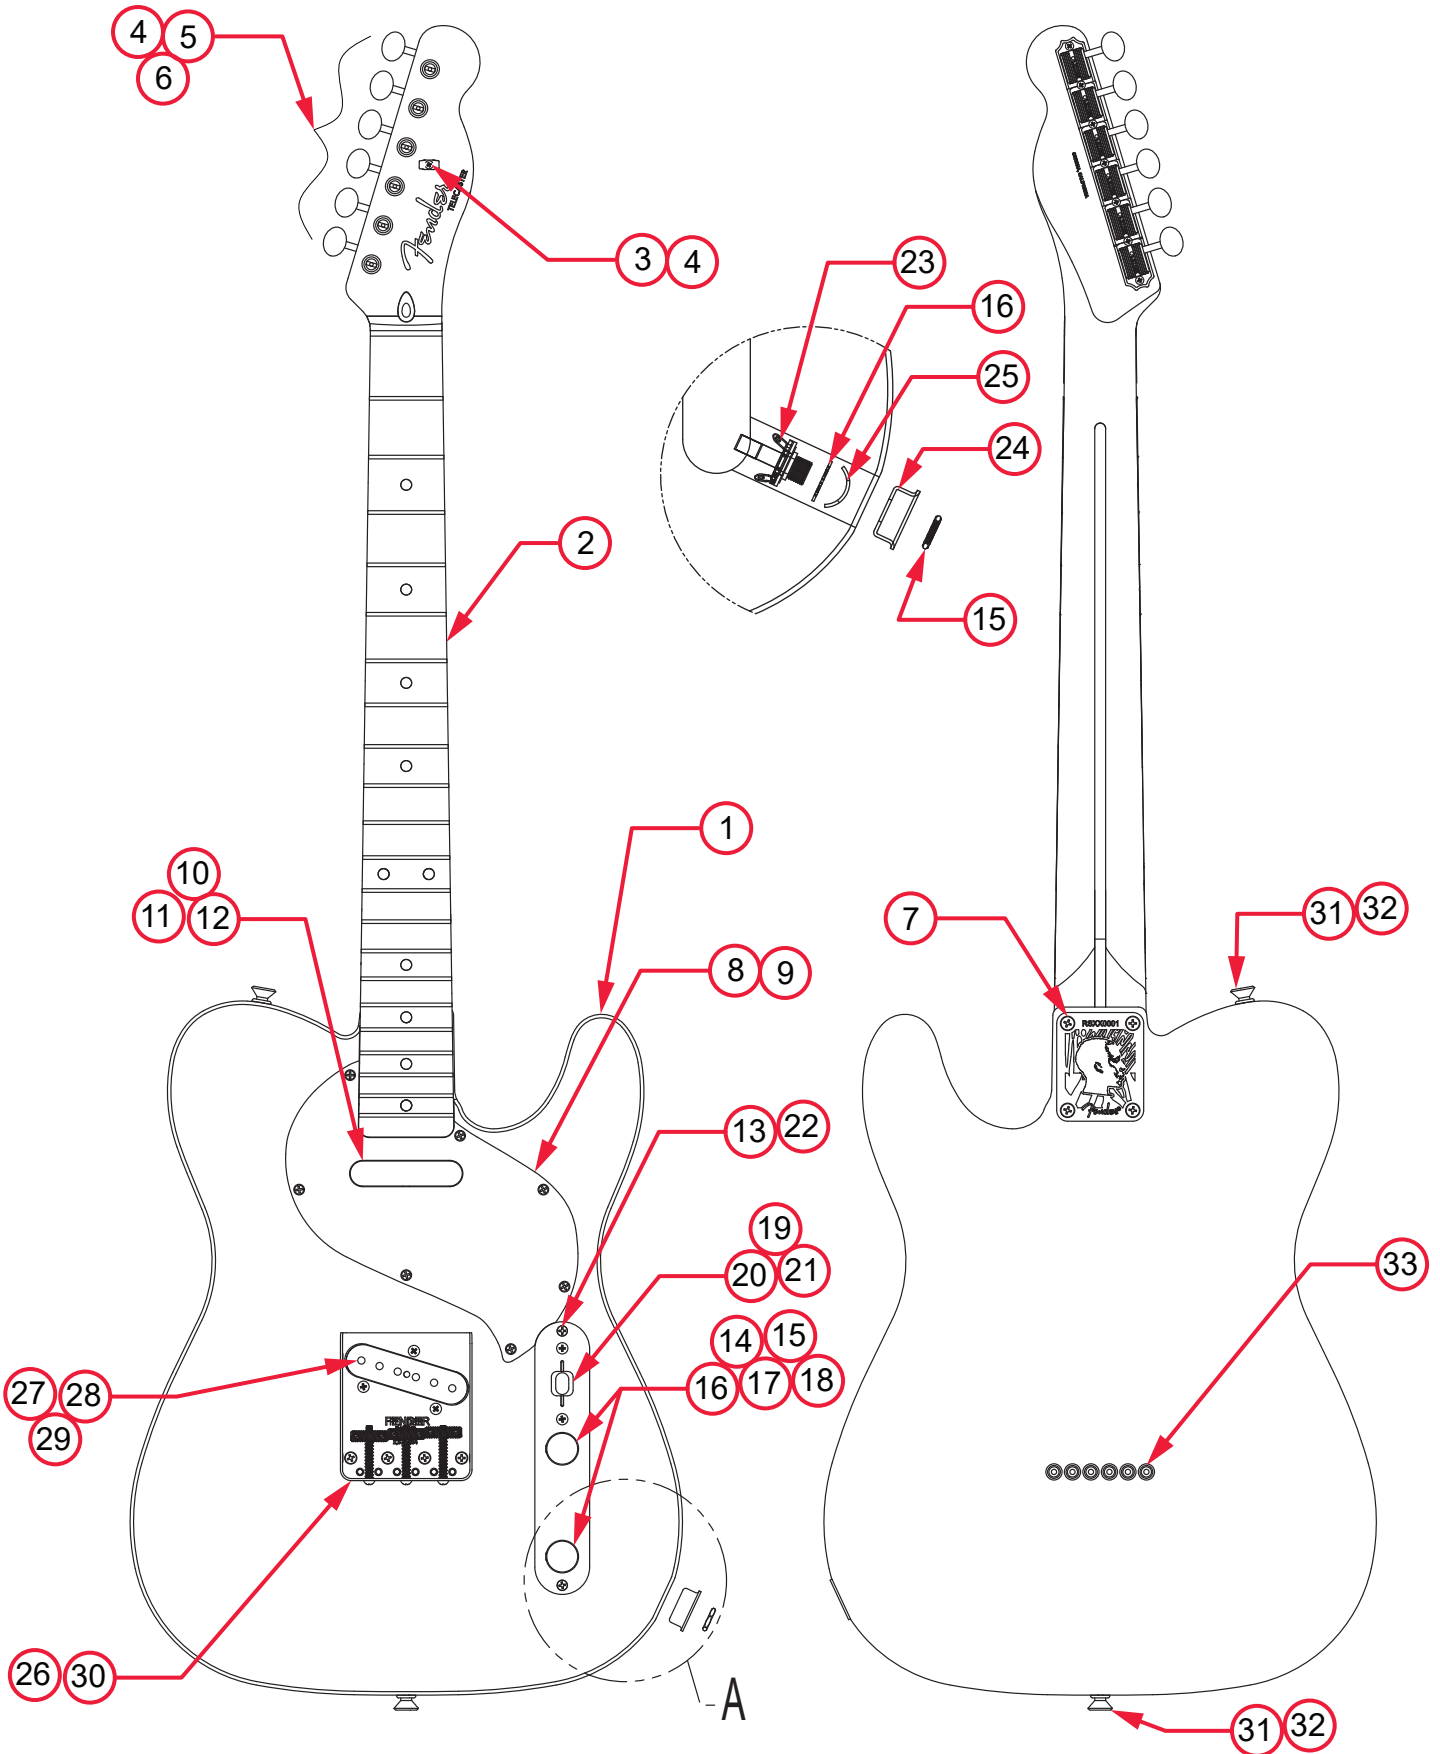

RAPHAEL SAADIQ TELECASTER® (0111060848)

PARTS LAYOUT

RAPHAEL SAADIQ TELECASTER® (0111060848)

PARTS LIST

REF#	DESCRIPTION	PART NUMBER
1	BODY RAPHAEL SAADIQ TELE ASH DMR	7725928548
2	NECK ASSY RAPHAEL SAADIQ TELE RW	7725927000
3	STRING TREE VINTAGE NI W/HDWR	0992083000
4	SCREW SMAB 3 X 3/8 RHP STL NI	0011357049
5	KEY SET GTR VINT FENDER DLX NI W/HDWR	0992074000
6	BUSHING STRING POST VINTAGE	0994946000
7	SCREW SMA 8 X 1-3/4 OHP NI	0015636049
8	PICKGUARD RAPHAEL SAADIQ TELE	7725929000
9	SCREW SMAB 4 X 1/2 OHP NI	0015578049
10	PICKUP ASSY CHICAGO SPECIAL TELE NECK	7725924000
11	TUBING LATEX CUT .25OD X .125 ID X .550L	0039410000
12	SCREW WOOD #3 X 1 RHP STL NI	0016295049
13	TELE CONTROL PLATE VINT CHRМ	0093607000
14	CONTROL 250K 10% AUDIO METAL	0990831000
15	NUT HEX 3/8-32 X 3/32 TK NI	0016352049
16	WASHER LOCKING INTL 3/8 X .687 X .065 NI	0016436049
17	KNOB DIAMOND KNURL BRASS CHRМ	0991366000
18	CAPACITOR CERAMIC DISC .05uF 50V	0094251049
19	SWITCH 3-WAY LEVER	0038993049
20	KNOB SWC TELE TOP HAT	0994937000
21	SCREW 6-32 X 5/8 RHP STL NI	0015800049
22	SCREW SMA #5 X 5/8 OHP STL NI	0015602049
23	JACK PHONE OPEN CIRCUIT 11	0021956049
24	FERRULE JACK NICKEL	0010363070
25	RETAINER JACK NI PLT TELE	0010355069
26	BRIDGE ASSY AM VINT TELE RAPHEL SAADIQ W/PICKUP	7725943000
26A	BRIDGE PLATE TELE PAT# C/S	0058257000
26B	SCREW MACH 6-32 X 1-1/4 RHP STL NI	0015834049
26C	SPRING COMPRESSION 1-1/16 #144	0018689049
26D	SECTION BRIDGE VINTAGE TELE W/HDWR	0992090000
26E	SET SCREW #6-32 X 7/16 SL OP STL NI	0016105049
26F	SET SCREW #6-32 X 3/8 SL OP STL NI	0094038000
27	PICKUP ASSY CHICAGO SPECIAL TELE BRIDGE	7725925000
28	SCREW 6-32 X 5/8 RHP STL NI	0015800049
29	TUBING LATEX CUT .25OD X .125ID X .375L	0036878000

*= NOT PICTURED IN DIAGRAM