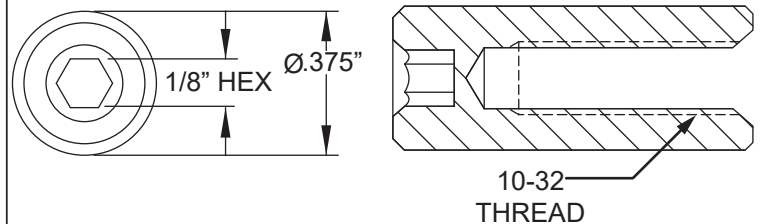

NECK PROFILE: "59 ESQUIRE C"

1ST FRET PROFILE

12TH FRET PROFILE

TUNING MACHINES : P/N 0992074000
OUTER SHAFT DIAMETER .250"

TUNING MACHINE THRU-HOLE
INNER DIAMETER .261"

SLOTTED SET SCREW

SADDLE HEIGHT SET SCREWS SLOTTED

TALL: P/N 0016105049 SHORT: P/N 0094038000

TRUSS ROD NUT P/N 0994943000
TRUSS ROD ADJUSTMENT WRENCH:
1/8" HEX KEY P/N 0023811049

LOGO: AM ULTRA TELE GOLD CHROME
APPLIED UNDER THE FINISH

PICKUP SPECIFICATIONS