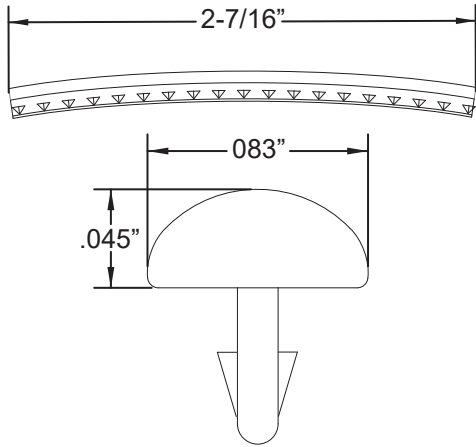

*= NOT PICTURED IN DIAGRAM

RAPHAEL SAADIQ TELECASTER® (0111060848)

WIRING ASSEMBLY

RAPHAEL SAADIQ TELECASTER® (0111060848)

SWITCH AND CONTROL FUNCTION

3 WAY SWITCH POSITION			
			← 3 WAY SWITCH POSITION
			← NECK PICKUP
			← BRIDGE PICKUP
	PICKUP IS ON		INDICATES POSITION OF 3 WAY SWITCH 
	PICKUP IS OFF		

RAPHAEL SAADIQ TELECASTER® (0111060848)

ADDITIONAL SPECIFICATION DETAIL

FRET SIZE: VINTAGE
(FRET DIMENSIONS ARE BEFORE INSTALLATION)

PLEASE NOTE: AS EACH NECK IS SANDED & FINISHED BY HAND, THICKNESS DIMENSIONS MAY VARY SLIGHTLY FROM THOSE SHOWN.

NECK PROFILE: "59 ESQUIRE C"

1ST FRET PROFILE

12TH FRET PROFILE

TUNING MACHINES : P/N 0992074000
OUTER SHAFT DIAMETER .250"

TUNING MACHINE THRU-HOLE
INNER DIAMETER .261"

SLOTTED SET SCREW

SADDLE HEIGHT SET SCREWS SLOTTED

TALL: P/N 0016105049 SHORT: P/N 0094038000

TRUSS ROD NUT P/N 0994943000
TRUSS ROD ADJUSTMENT WRENCH:
1/8" HEX KEY P/N 0023811049

LOGO: AM ULTRA TELE GOLD CHROME
APPLIED UNDER THE FINISH

PICKUP SPECIFICATIONS