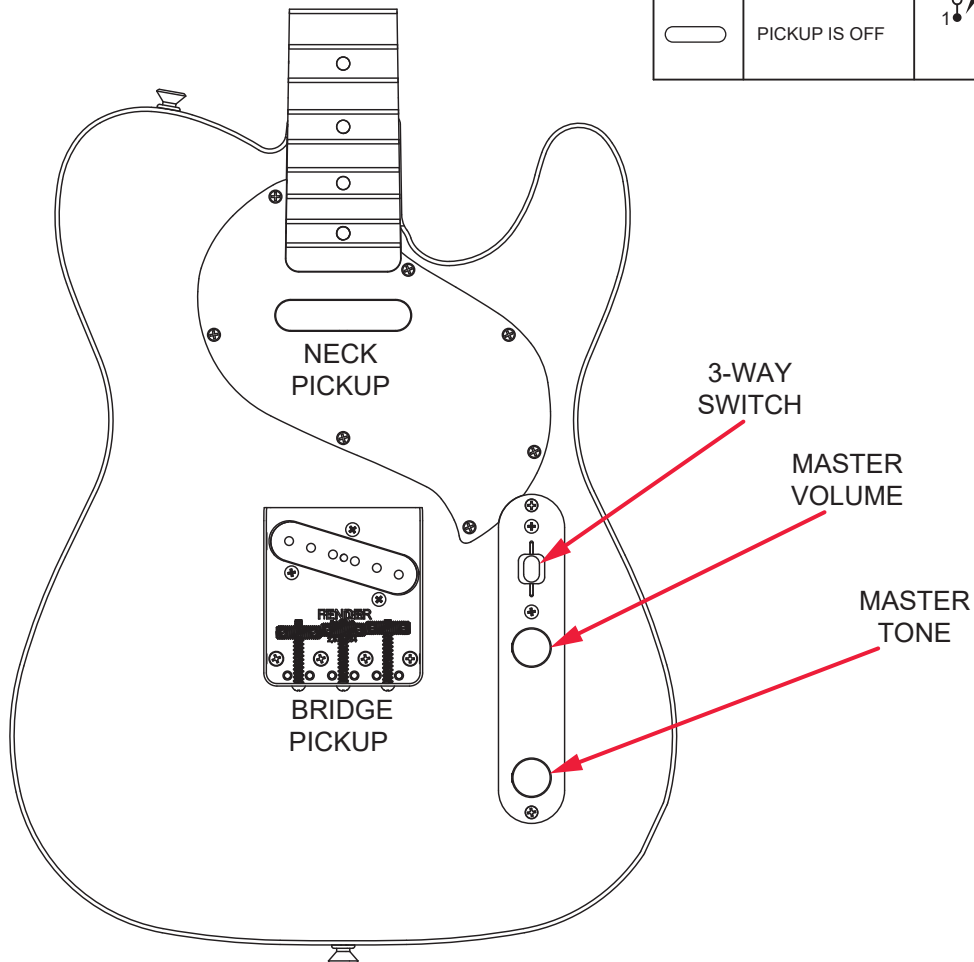

*= NOT PICTURED IN DIAGRAM

RAPHAEL SAADIQ TELECASTER® (0111060848)

WIRING ASSEMBLY

RAPHAEL SAADIQ TELECASTER® (0111060848)

SWITCH AND CONTROL FUNCTION

3 WAY SWITCH POSITION			
			← 3 WAY SWITCH POSITION
			← NECK PICKUP
			← BRIDGE PICKUP
	PICKUP IS ON		INDICATES POSITION OF 3 WAY SWITCH 
	PICKUP IS OFF		

TALL: P/N 0016105049 SHORT: P/N 0094038000

TRUSS ROD NUT P/N 0994943000
TRUSS ROD ADJUSTMENT WRENCH:
1/8" HEX KEY P/N 0023811049

LOGO: AM ULTRA TELE GOLD CHROME
APPLIED UNDER THE FINISH

PICKUP SPECIFICATIONS