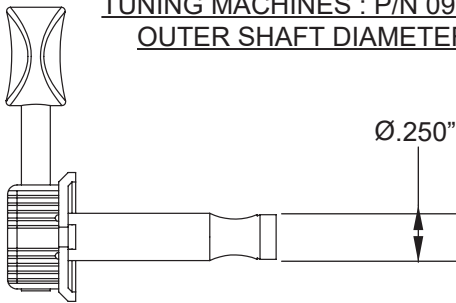

*= NOT PICTURED IN DIAGRAM

RAPHAEL SAADIQ TELECASTER® (0111060848)

WIRING ASSEMBLY

RAPHAEL SAADIQ TELECASTER® (0111060848)

SWITCH AND CONTROL FUNCTION

3 WAY SWITCH POSITION			
			← 3 WAY SWITCH POSITION
			← NECK PICKUP
			← BRIDGE PICKUP
	PICKUP IS ON		INDICATES POSITION OF 3 WAY SWITCH 
	PICKUP IS OFF		

NECK PROFILE: "59 ESQUIRE C"

1ST FRET PROFILE

12TH FRET PROFILE

TUNING MACHINES : P/N 0992074000
OUTER SHAFT DIAMETER .250"

TUNING MACHINE THRU-HOLE
INNER DIAMETER .261"

SLOTTED SET SCREW

SADDLE HEIGHT SET SCREWS SLOTTED

TALL: P/N 0016105049 SHORT: P/N 0094038000

TRUSS ROD NUT P/N 0994943000
TRUSS ROD ADJUSTMENT WRENCH:
1/8" HEX KEY P/N 0023811049

LOGO: AM ULTRA TELE GOLD CHROME
APPLIED UNDER THE FINISH

PICKUP SPECIFICATIONS