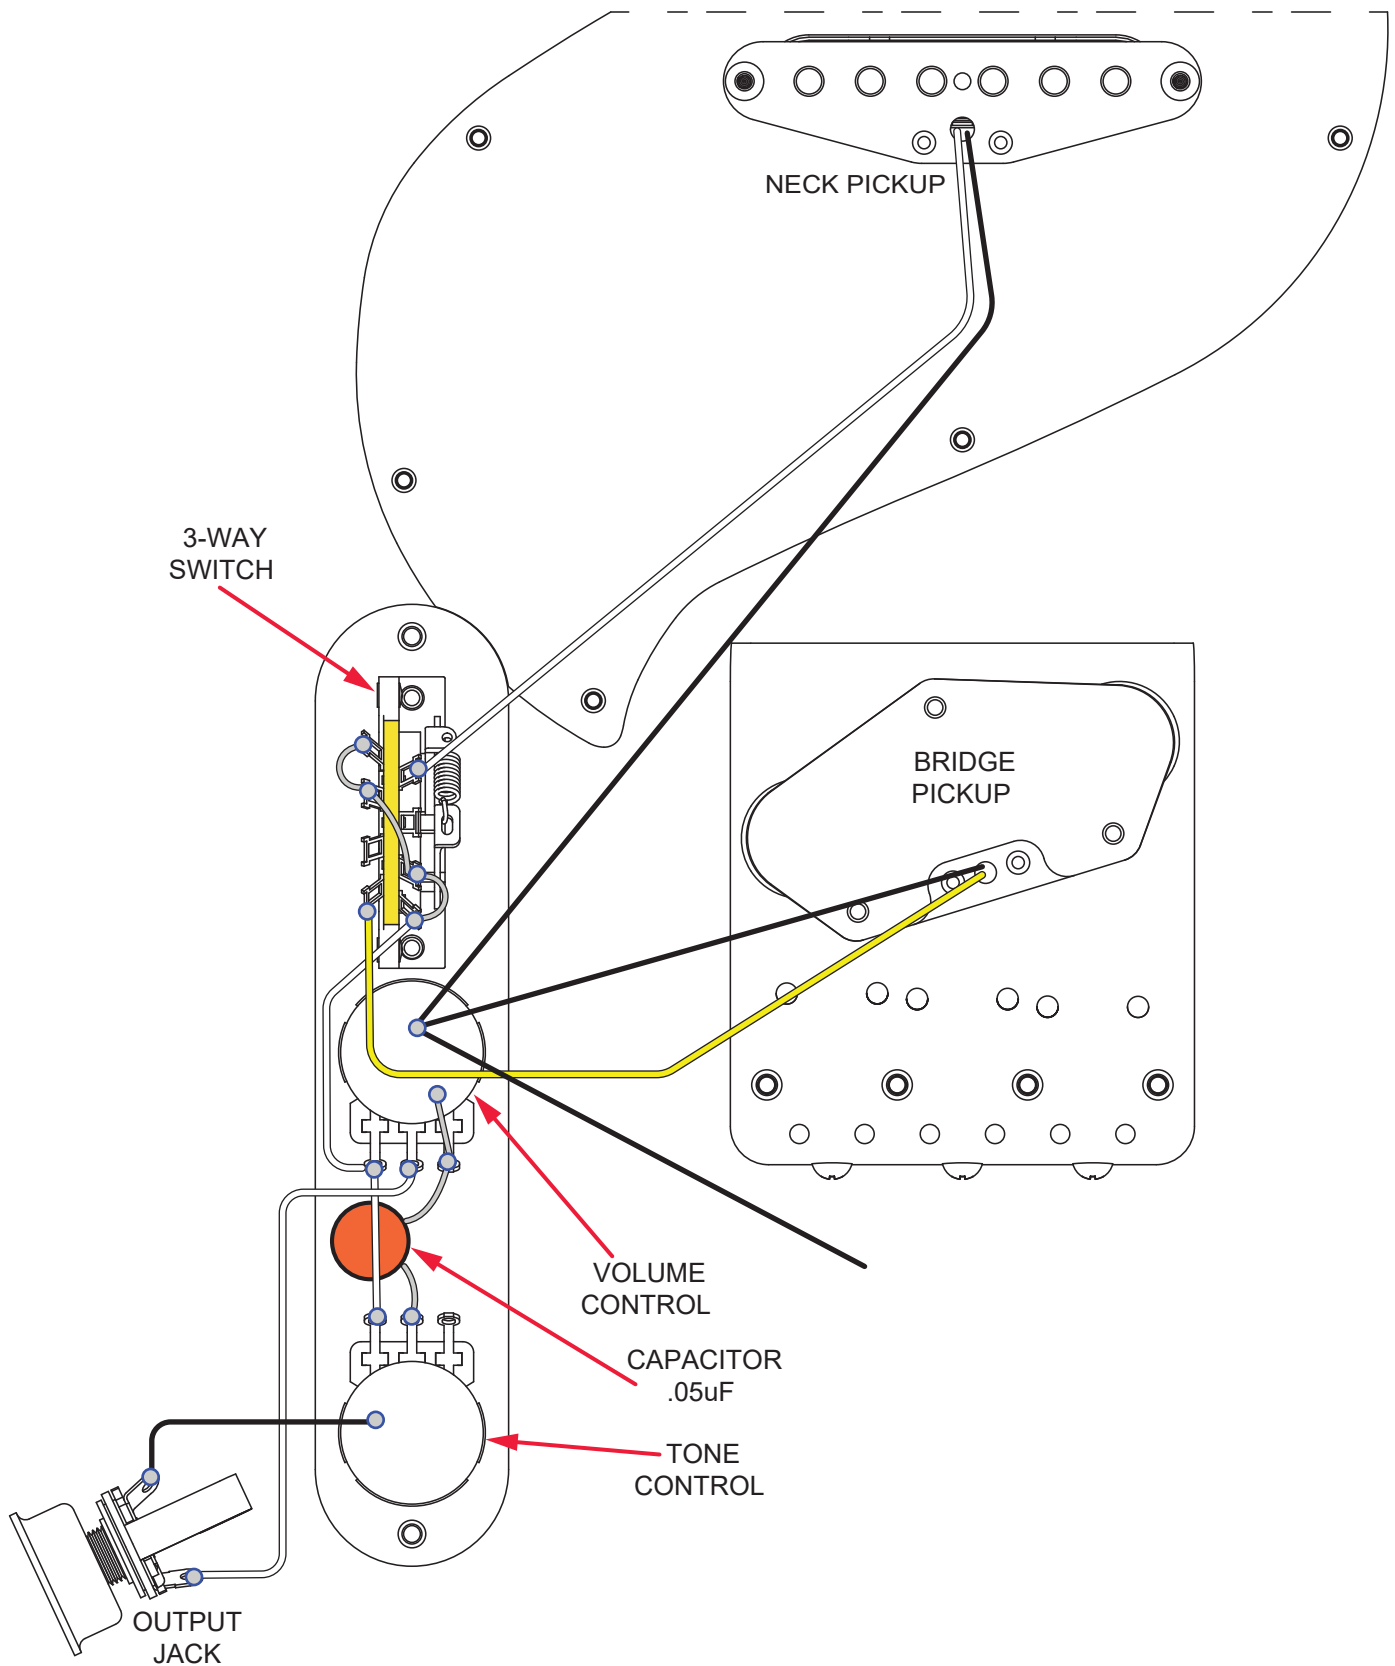

*= NOT PICTURED IN DIAGRAM

RAPHAEL SAADIQ TELECASTER® (0111060848)

WIRING ASSEMBLY

RAPHAEL SAADIQ TELECASTER® (0111060848)

SWITCH AND CONTROL FUNCTION

3 WAY SWITCH POSITION			
			← 3 WAY SWITCH POSITION
			← NECK PICKUP
			← BRIDGE PICKUP
	PICKUP IS ON		INDICATES POSITION OF 3 WAY SWITCH 
	PICKUP IS OFF		

NECK PROFILE: "59 ESQUIRE C"

1ST FRET PROFILE

12TH FRET PROFILE

TUNING MACHINES : P/N 0992074000
OUTER SHAFT DIAMETER .250"

TUNING MACHINE THRU-HOLE
INNER DIAMETER .261"

SLOTTED SET SCREW

SADDLE HEIGHT SET SCREWS SLOTTED

TALL: P/N 0016105049 SHORT: P/N 0094038000

TRUSS ROD NUT P/N 0994943000
TRUSS ROD ADJUSTMENT WRENCH:
1/8" HEX KEY P/N 0023811049

LOGO: AM ULTRA TELE GOLD CHROME
APPLIED UNDER THE FINISH

PICKUP SPECIFICATIONS