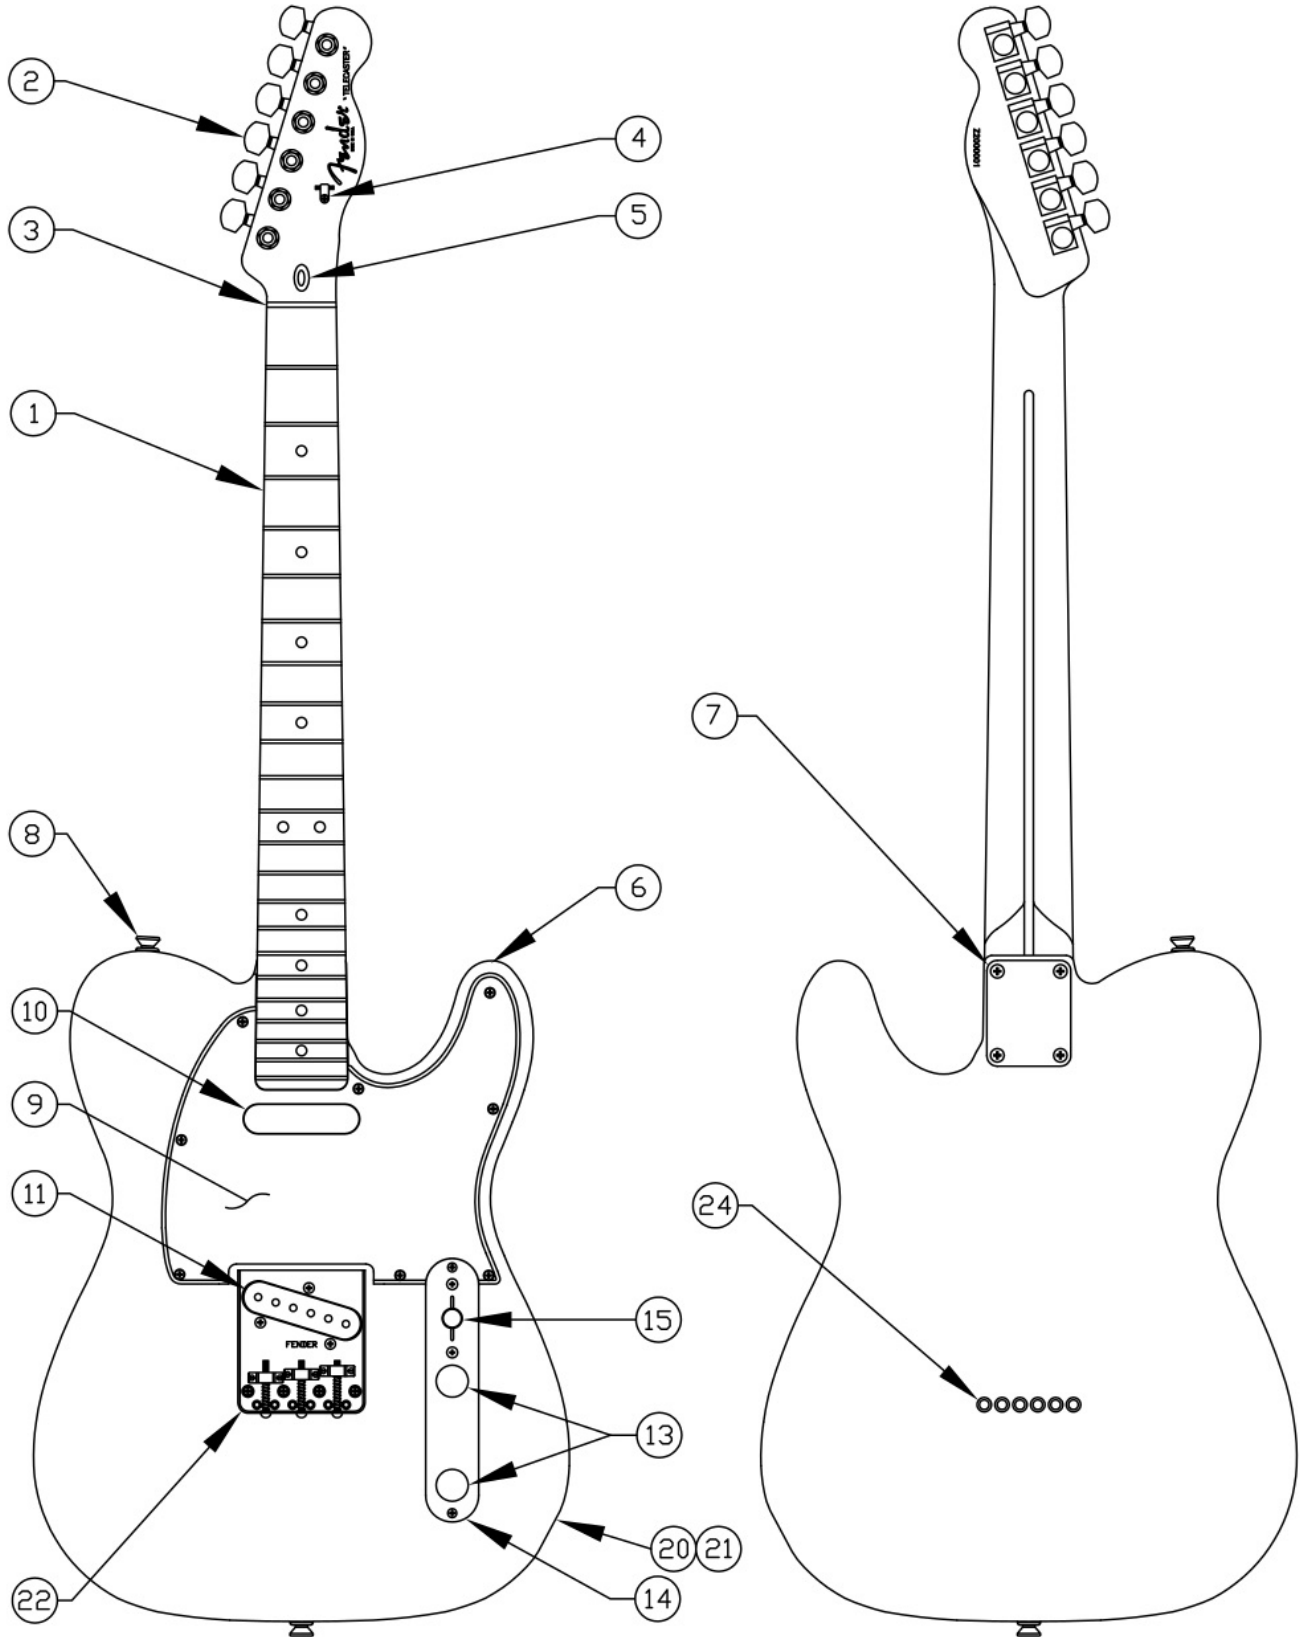

HWY 1™ TELECASTER, 011-1200/02

HWY 1™ TELECASTER, 011-1200/02

REF.#	P/N	DESCRIPTION
1	0060083000	Neck, Highway 1 Telecaster, R/W
	0060082000	Neck, Highway 1 Telecaster, M/N
2	0037429000	Tuning Key, (1) Set
	0053106000	Washer
	0053107000	Bushing
3	0083675000	Bone Nut
4	0021537000	String Retainer
	0021405000	Mounting Screw
5	0020810000	Truss Rod Adjustment Nut
	0023811000	Adjustment Wrench
6	0060081xxx	Body, Highway 1 Telecaster
7	0018353000	Neck Mounting Plate
	0015636000	Mounting Screw
8	0012344000	Strap Button
	0015610000	Mounting Screw
	0020491000	Felt Washer, White
9	0060817000	Pickguard, Highway 1 Tele., White/ Black/White
	0015578000	Mounting Screw
10	0053678000	Pickup, Neck, Mexico Vintage Tele
	0016295000	Mounting Screw
	0039410000	Tubing, Latex Cut
11	0055216000	Pickup, Bridge, Mexico 50's Tele
	0048631000	Mounting Screw
	0063398000	Tubing, Latex Cut
12	0019064000	Control, 250K, Audio (2)
	0016352000	Mounting Hex Nut
	0016436000	Lock Washer, Intl
13	0018357000	Knob, Knurled (2)
	0028897001	Screw Set
14	0033134000	Control Plate
	0015578000	Mounting Screw
15	0053290000	Switch, Lever 3-Position
	0021417000	Mounting Screw
	0018359000	Knob, Black
16	0012869000	Lug
	0015116000	Mounting Screw
17	0068939000	Capacitor Ceramic Disk, .100µf, 50V IC
18	0069010000	Capacitor Ceramic Disk, .02µf, 50V IC
19	0069011000	Resistor Metal Film 4.7kΩ, 1/4 Watt.
20	0021956000	Output Jack
	0016352000	Mounting Hex Nut
	0016436000	Lock Washer, Intl
21	0021452000	Jack Ferrule
22	0060070000	Bridge Assembly, W/O Pickup
23	0060084000	Bridge Assembly, W/Pickup
24	0012112000	String Retainer Ferrule

BODY CHART

Part #	Color
0060081500	3 Color Sunburst
0060081538	Crimson Transparent
0060081567	Honey Blonde

} Rev. B

CONTROL ASSEMBLY

BRIDGE ASSEMBLY

HWY 1™ TELECASTER, 011-1200/02

SWITCH & CONTROL FUNCTIONS

DETAIL
3 WAY SWITCH

3 WAY SWITCH POSITION				
			← 3 WAY SWITCH POSITION	
T1	T1	T1	← TONE CONTROL	
			← NECK PICKUP	
			← BRIDGE PICKUP	
	PICKUP IS ON			PICKUP IS OFF