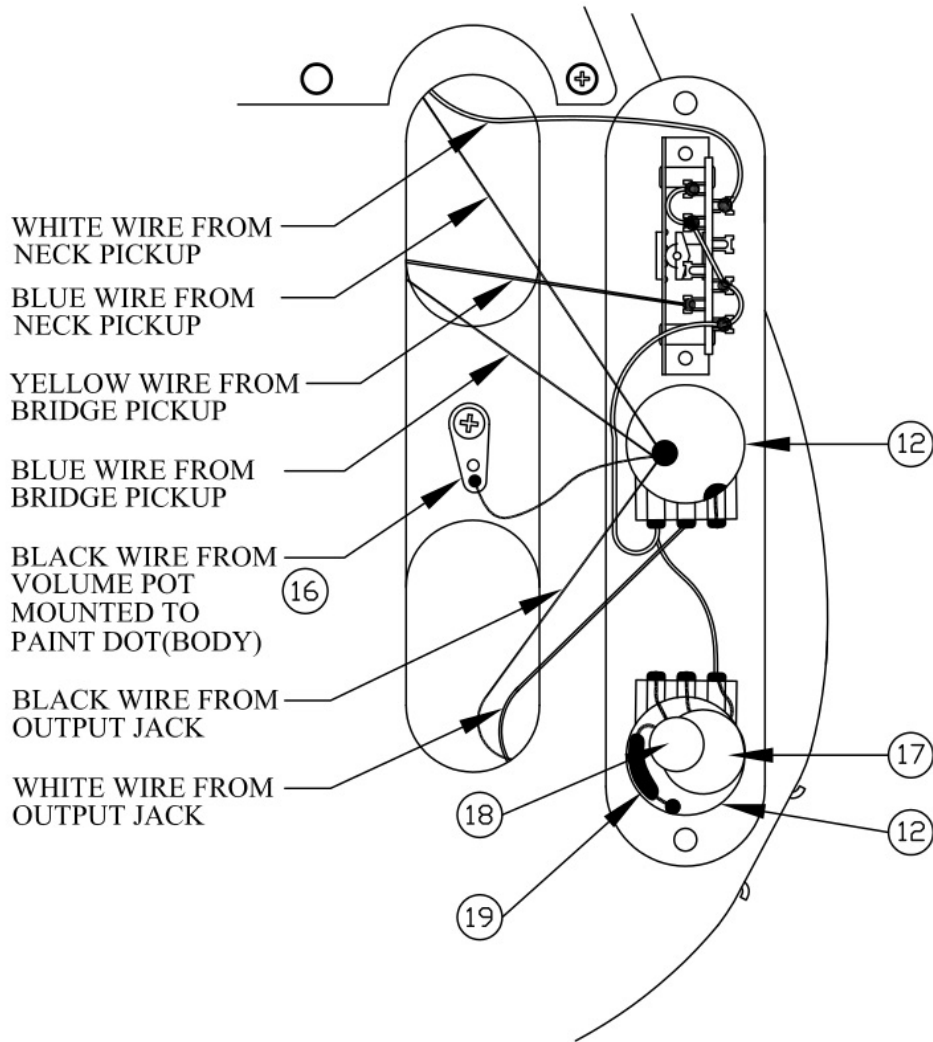

HWY 1™ TELECASTER, 011-1200/02

HWY 1™ TELECASTER, 011-1200/02

REF.#	P/N	DESCRIPTION
1	0060083000	Neck, Highway 1 Telecaster, R/W
	0060082000	Neck, Highway 1 Telecaster, M/N
2	0037429000	Tuning Key, (1) Set
	0053106000	Washer
	0053107000	Bushing
3	0083675000	Bone Nut
4	0021537000	String Retainer
	0021405000	Mounting Screw
5	0020810000	Truss Rod Adjustment Nut
	0023811000	Adjustment Wrench
6	0060081xxx	Body, Highway 1 Telecaster
7	0018353000	Neck Mounting Plate
	0015636000	Mounting Screw
8	0012344000	Strap Button
	0015610000	Mounting Screw
	0020491000	Felt Washer, White
9	0060817000	Pickguard, Highway 1 Tele., White/ Black/White
	0015578000	Mounting Screw
10	0053678000	Pickup, Neck, Mexico Vintage Tele
	0016295000	Mounting Screw
	0039410000	Tubing, Latex Cut
11	0055216000	Pickup, Bridge, Mexico 50's Tele
	0048631000	Mounting Screw
	0063398000	Tubing, Latex Cut
12	0019064000	Control, 250K, Audio (2)
	0016352000	Mounting Hex Nut
	0016436000	Lock Washer, Intl
13	0018357000	Knob, Knurled (2)
	0028897001	Screw Set
14	0033134000	Control Plate
	0015578000	Mounting Screw
15	0053290000	Switch, Lever 3-Position
	0021417000	Mounting Screw
	0018359000	Knob, Black
16	0012869000	Lug
	0015116000	Mounting Screw
17	0068939000	Capacitor Ceramic Disk, .100µf, 50V IC
18	0069010000	Capacitor Ceramic Disk, .02µf, 50V IC
19	0069011000	Resistor Metal Film 4.7kΩ, 1/4 Watt.
20	0021956000	Output Jack
	0016352000	Mounting Hex Nut
	0016436000	Lock Washer, Intl
21	0021452000	Jack Ferrule
22	0060070000	Bridge Assembly, W/O Pickup
23	0060084000	Bridge Assembly, W/Pickup
24	0012112000	String Retainer Ferrule

BODY CHART

Part #	Color
0060081500	3 Color Sunburst
0060081538	Crimson Transparent
0060081567	Honey Blonde

} Rev. B

CONTROL ASSEMBLY

BRIDGE ASSEMBLY

HWY 1™ TELECASTER, 011-1200/02

SWITCH & CONTROL FUNCTIONS

DETAIL
3 WAY SWITCH

3 WAY SWITCH POSITION				
			← 3 WAY SWITCH POSITION	
T1	T1	T1	← TONE CONTROL	
			← NECK PICKUP	
			← BRIDGE PICKUP	
	PICKUP IS ON			PICKUP IS OFF