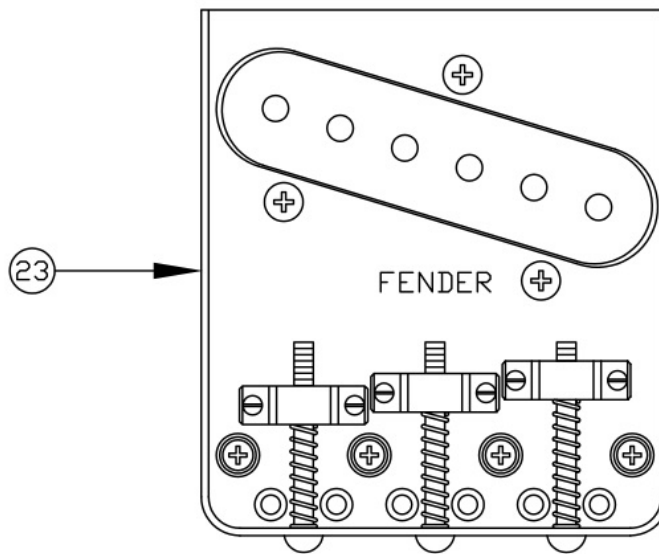

HWY 1™ TELECASTER, 011-1200/02

HWY 1™ TELECASTER, 011-1200/02

REF.#	P/N	DESCRIPTION
1	0060083000	Neck, Highway 1 Telecaster, R/W
	0060082000	Neck, Highway 1 Telecaster, M/N
2	0037429000	Tuning Key, (1) Set
	0053106000	Washer
	0053107000	Bushing
3	0083675000	Bone Nut
4	0021537000	String Retainer
	0021405000	Mounting Screw
5	0020810000	Truss Rod Adjustment Nut
	0023811000	Adjustment Wrench
6	0060081xxx	Body, Highway 1 Telecaster
7	0018353000	Neck Mounting Plate
	0015636000	Mounting Screw
8	0012344000	Strap Button
	0015610000	Mounting Screw
	0020491000	Felt Washer, White
9	0060817000	Pickguard, Highway 1 Tele., White/ Black/White
	0015578000	Mounting Screw
10	0053678000	Pickup, Neck, Mexico Vintage Tele
	0016295000	Mounting Screw
	0039410000	Tubing, Latex Cut
11	0055216000	Pickup, Bridge, Mexico 50's Tele
	0048631000	Mounting Screw
	0063398000	Tubing, Latex Cut
12	0019064000	Control, 250K, Audio (2)
	0016352000	Mounting Hex Nut
	0016436000	Lock Washer, Intl
13	0018357000	Knob, Knurled (2)
	0028897001	Screw Set
14	0033134000	Control Plate
	0015578000	Mounting Screw
15	0053290000	Switch, Lever 3-Position
	0021417000	Mounting Screw
	0018359000	Knob, Black
16	0012869000	Lug
	0015116000	Mounting Screw
17	0068939000	Capacitor Ceramic Disk, .100µf, 50V IC
18	0069010000	Capacitor Ceramic Disk, .02µf, 50V IC
19	0069011000	Resistor Metal Film 4.7kΩ, 1/4 Watt.
20	0021956000	Output Jack
	0016352000	Mounting Hex Nut
	0016436000	Lock Washer, Intl
21	0021452000	Jack Ferrule
22	0060070000	Bridge Assembly, W/O Pickup
23	0060084000	Bridge Assembly, W/Pickup
24	0012112000	String Retainer Ferrule

BODY CHART

Part #	Color
0060081500	3 Color Sunburst
0060081538	Crimson Transparent
0060081567	Honey Blonde

} Rev. B

CONTROL ASSEMBLY

BRIDGE ASSEMBLY

HWY 1™ TELECASTER, 011-1200/02

SWITCH & CONTROL FUNCTIONS

DETAIL
3 WAY SWITCH

3 WAY SWITCH POSITION				
			← 3 WAY SWITCH POSITION	
T1	T1	T1	← TONE CONTROL	
			← NECK PICKUP	
			← BRIDGE PICKUP	
	PICKUP IS ON			PICKUP IS OFF