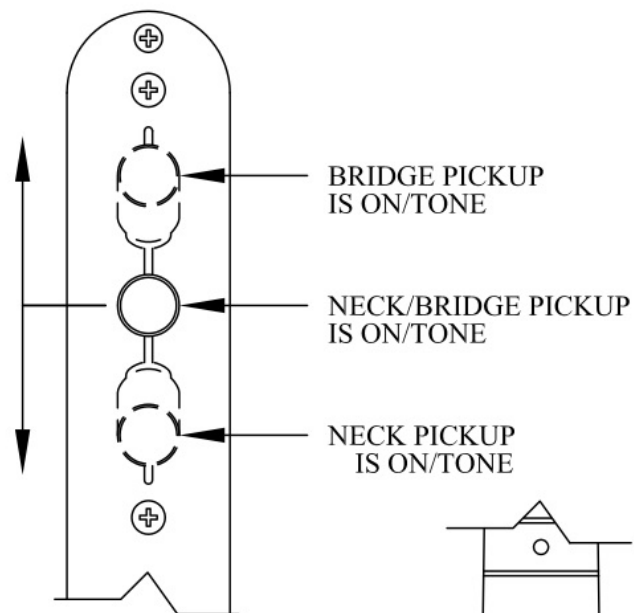

HWY 1™ TELECASTER, 011-1200/02

HWY 1™ TELECASTER, 011-1200/02

REF.#	P/N	DESCRIPTION
1	0060083000	Neck, Highway 1 Telecaster, R/W
	0060082000	Neck, Highway 1 Telecaster, M/N
2	0037429000	Tuning Key, (1) Set
	0053106000	Washer
	0053107000	Bushing
3	0083675000	Bone Nut
4	0021537000	String Retainer
	0021405000	Mounting Screw
5	0020810000	Truss Rod Adjustment Nut
	0023811000	Adjustment Wrench
6	0060081xxx	Body, Highway 1 Telecaster
7	0018353000	Neck Mounting Plate
	0015636000	Mounting Screw
8	0012344000	Strap Button
	0015610000	Mounting Screw
	0020491000	Felt Washer, White
9	0060817000	Pickguard, Highway 1 Tele., White/ Black/White
	0015578000	Mounting Screw
10	0053678000	Pickup, Neck, Mexico Vintage Tele
	0016295000	Mounting Screw
	0039410000	Tubing, Latex Cut
11	0055216000	Pickup, Bridge, Mexico 50's Tele
	0048631000	Mounting Screw
	0063398000	Tubing, Latex Cut
12	0019064000	Control, 250K, Audio (2)
	0016352000	Mounting Hex Nut
	0016436000	Lock Washer, Intl
13	0018357000	Knob, Knurled (2)
	0028897001	Screw Set
14	0033134000	Control Plate
	0015578000	Mounting Screw
15	0053290000	Switch, Lever 3-Position
	0021417000	Mounting Screw
	0018359000	Knob, Black
16	0012869000	Lug
	0015116000	Mounting Screw
17	0068939000	Capacitor Ceramic Disk, .100µf, 50V IC
18	0069010000	Capacitor Ceramic Disk, .02µf, 50V IC
19	0069011000	Resistor Metal Film 4.7kΩ, 1/4 Watt.
20	0021956000	Output Jack
	0016352000	Mounting Hex Nut
	0016436000	Lock Washer, Intl
21	0021452000	Jack Ferrule
22	0060070000	Bridge Assembly, W/O Pickup
23	0060084000	Bridge Assembly, W/Pickup
24	0012112000	String Retainer Ferrule

BODY CHART

Part #	Color
0060081500	3 Color Sunburst
0060081538	Crimson Transparent
0060081567	Honey Blonde

} Rev. B

CONTROL ASSEMBLY

BRIDGE ASSEMBLY

HWY 1™ TELECASTER, 011-1200/02

SWITCH & CONTROL FUNCTIONS

DETAIL
3 WAY SWITCH

3 WAY SWITCH POSITION				
			← 3 WAY SWITCH POSITION	
T1	T1	T1	← TONE CONTROL	
			← NECK PICKUP	
			← BRIDGE PICKUP	
	PICKUP IS ON			PICKUP IS OFF