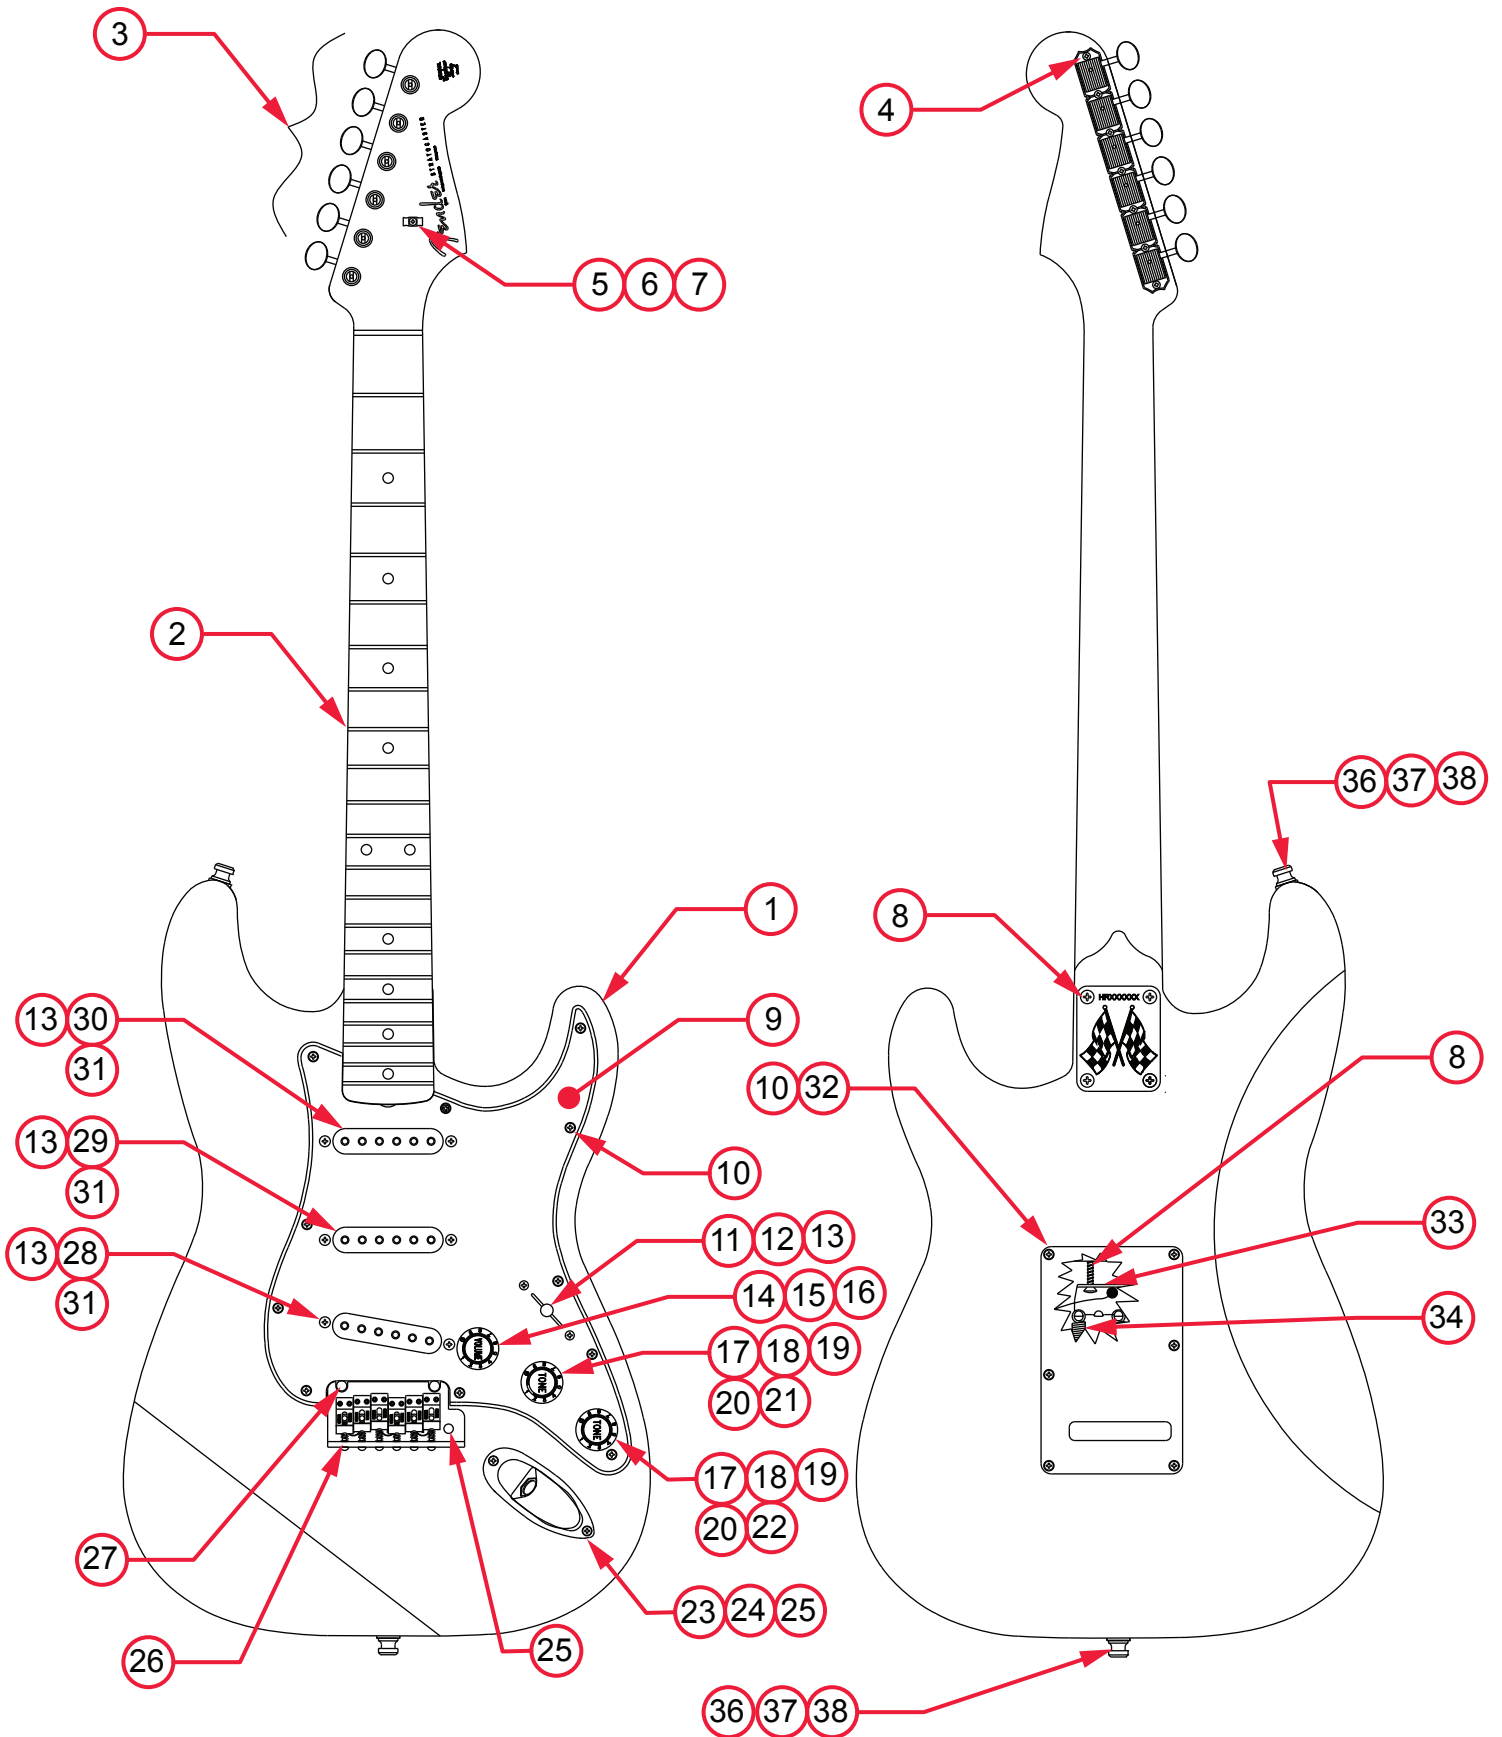

AMERICAN VINTAGE HOT ROD 50'S STRATOCASTER (0112302XXX)

PARTS LAYOUT

AMERICAN VINTAGE HOT ROD 50'S STRATOCASTER (0112302XXX)

PARTS LIST

REF#	DESCRIPTION	PART NUMBER
1	BODY VINTAGE HOT ROD STRAT 50'S 2TSB	0096870503
1	BODY VINTAGE HOT ROD STRAT 50'S FRD	0096870540
2	NECK ASSY VINTAGE HOT ROD 50'S STRAT MPL	0096550000
3	TUNING KEYS W/BUSHING SET	0072272000
4	SCREW SMAB 3 X 3/8 RHP NI	0011357049
5	STRING TREE VINTAGE NI	0093569000
6	SPACER STRING TREE 65 STRAT NYLON	0093999000
7	SCREW SMA 3 X 5/8 RHP NI	0011358049
8	SCREW WD 8 X 2 OHP STL BRT NI	0058060049
9	PICKGUARD 56 STRAT EGGSHELL W/SHIELD	7700224000
10	SCREW SMAB 4 X 1/2 OHP NI	0015578049
11	KNOB SW LEVER VINTAGE STRAT VINTAGE WHITE	0093596050
12	SWITCH 5-WAY LEVER	0038929000
13	SCREW M 6-32 X 5/8 OHP NI	0015776049
14	SW CAP SPSH STRAT VINTAGE WHITE	0059266050
15	SW KNOB VOL SPSH STRAT VINTAGE WHITE	0059267050
16	SW/POT ASSY S-1 250K .25B SPSH	0078777000
17	KNOB STRAT TONE VINTAGE WHT	0093599000
18	CONTROL 250K 10% TAPER SPLIT	0990830000
19	NUT HEX 3/8-32 X 3/32 TK NI	0016352049
20	WASHER LOCK INTL 3/8 X .687	0016436049
21	CAPACITOR .1μF 150V AM VINT 50'S W/ LOGO	0094121000
22	CAPACITOR .05μF 150V AM VINT 50'S W/LOGO	0094119000
23	FERRULE JACK CHROME	0991940100
24	JACK PHONE OPEN CIRCT 11	0021956049
25	SCREW SMA 5 X 5/8 OHP NI	0015602049
26	BRIDGE ASSY VINT HOT ROD STRAT NARROW 12"R	7700946000
26A	BRIDGE PLATE AM SRS STRAT RH CHROME	0075089000
26B	BLOCK TRMOLO AS STRAT RH	0074349000
26C	SCREW M 8-32 X 3/8 FHP NI	0019656049
26D	BRIDGE SECTION ASSY NI AS STRAT TALL	0075123102
26E	SPRING BRIDGE 1933	0019273049
26F	BRIDGE SECTION ASSY NI AS STRAT SHORT	0075123103
26G	SPRING BRIDGE #1932	0019281049
26H	SCREW M 4-40 5/8 RHP STL CHROME	0021409049
27	PIVOT POST ASSY	0093273000

*= NOT PICTURED IN DIAGRAM