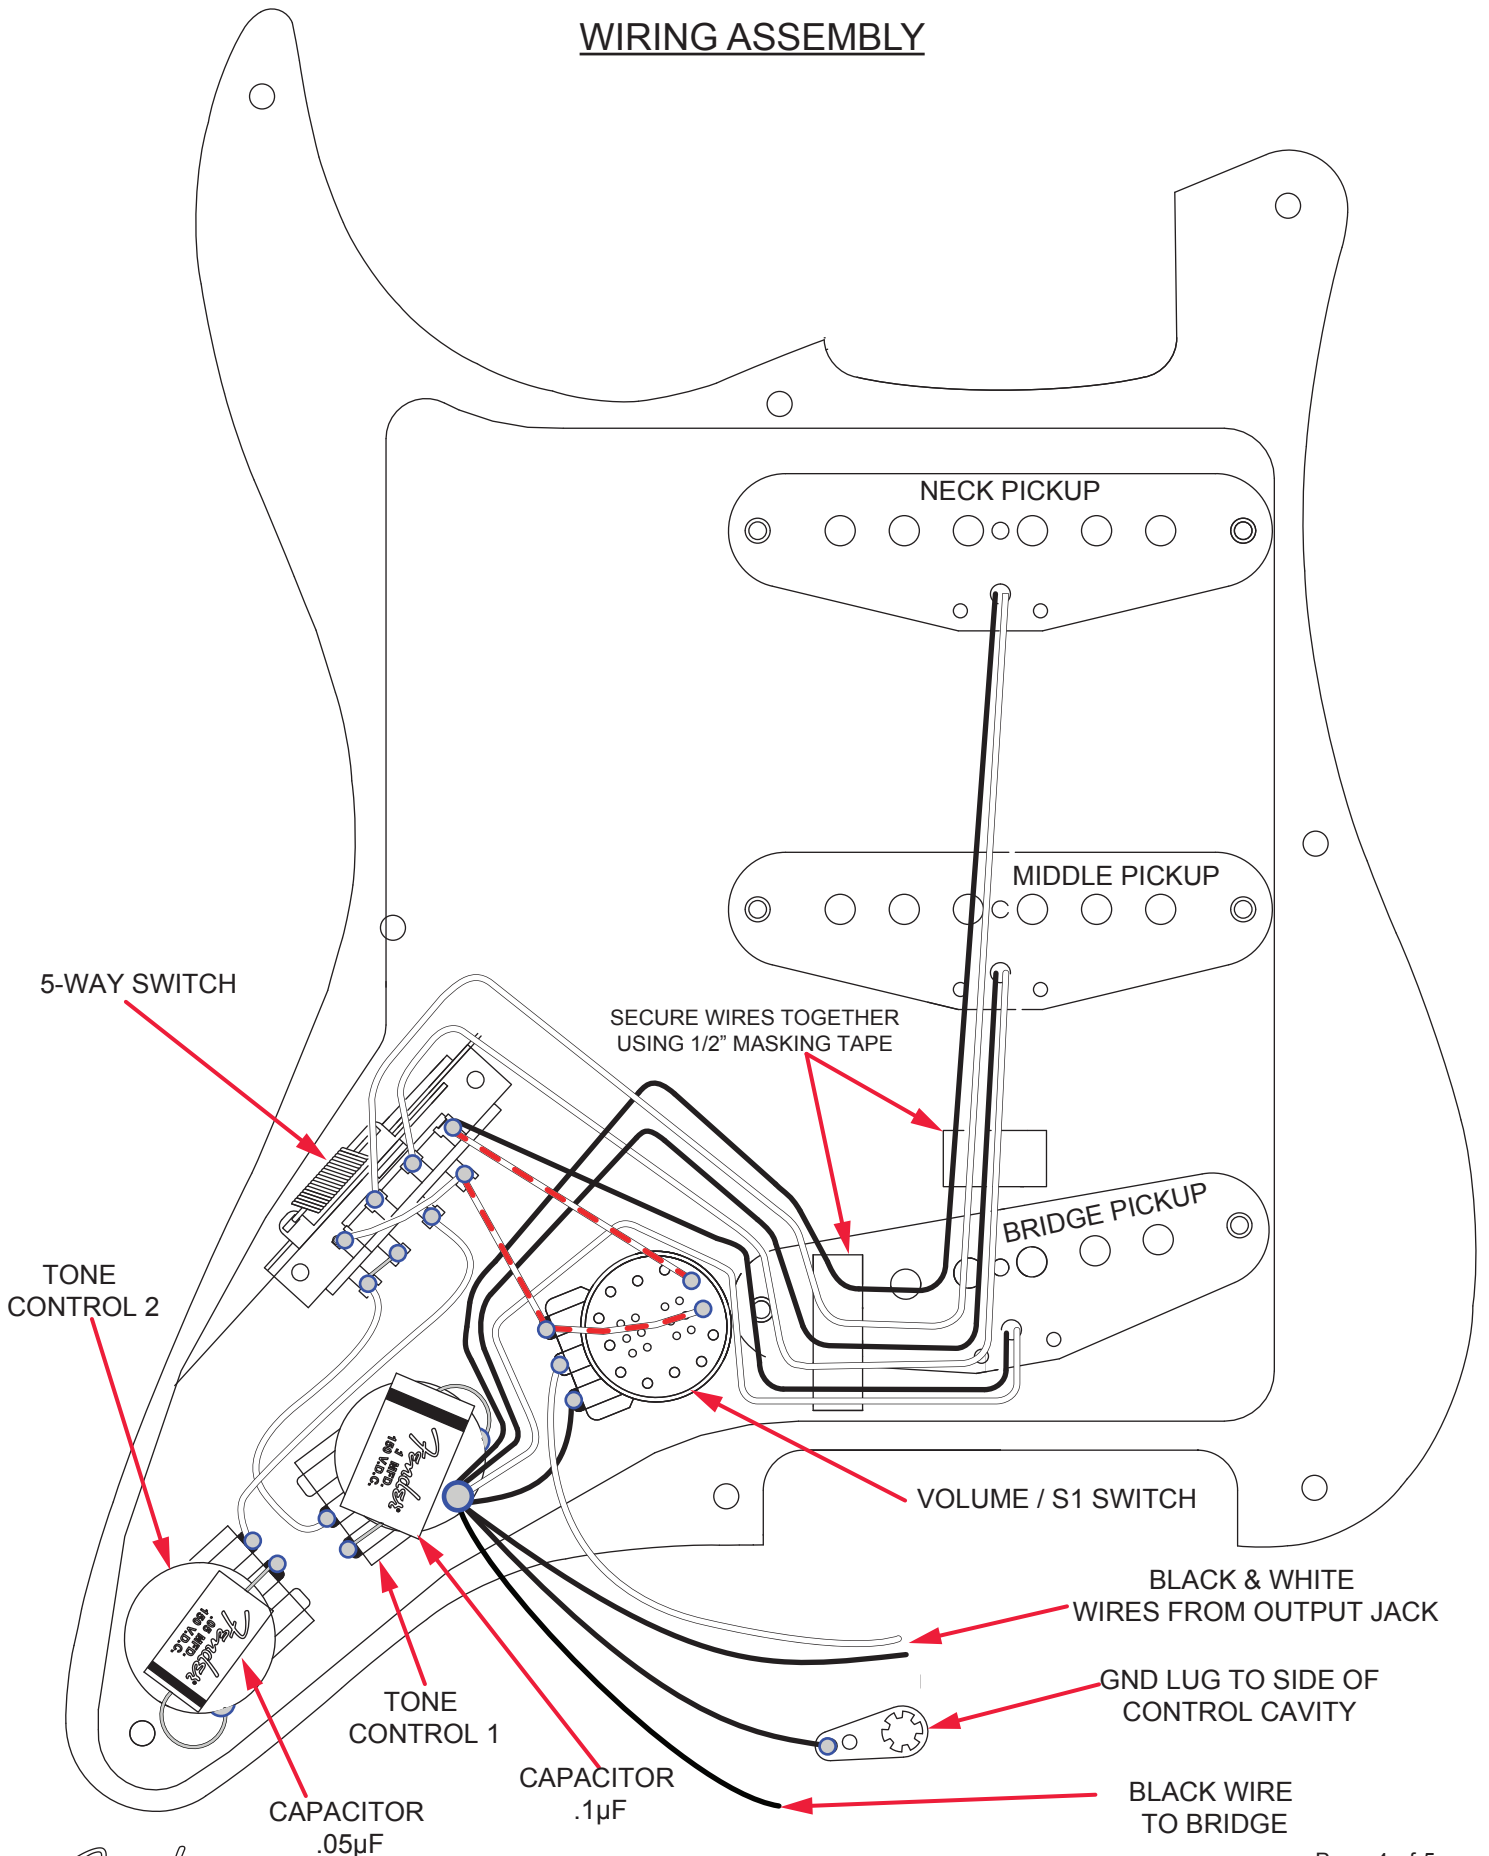

*= NOT PICTURED IN DIAGRAM

AMERICAN VINTAGE HOT ROD 50'S STRATOCASTER (0112302XXX)

WIRING ASSEMBLY

AMERICAN VINTAGE HOT ROD 50'S STRATOCASTER (0112302XXX)

SWITCH AND CONTROL FUNCTION

T1 ONLY	T1 ONLY	T1 ONLY	T1 & T2	T2 ONLY	TONE CONTROL	 S-1 SWITCH OFF (UP POSITION)
					5 WAY SELECTOR POSITION	
					NECK PICKUP	
					MIDDLE PICKUP	
					BRIDGE PICKUP	

T1 ONLY	T1 ONLY	T1 ONLY	T1 & T2	T2 ONLY	TONE CONTROL	 S-1 SWITCH ON (DOWN POSITION)
					5 WAY SELECTOR POSITION	
					NECK PICKUP	
					MIDDLE PICKUP	
					BRIDGE PICKUP	

 PICKUP IS ON
  PICKUP IS OFF