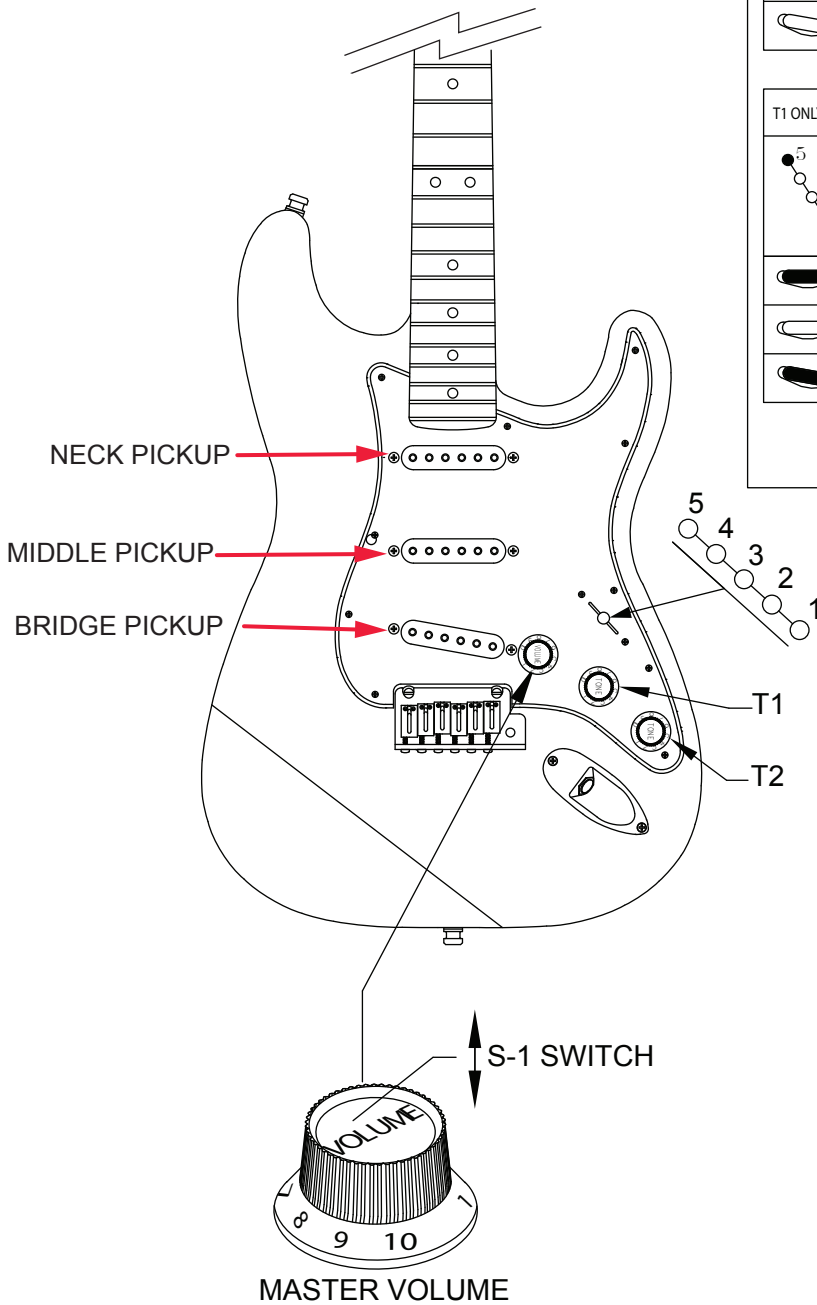

*= NOT PICTURED IN DIAGRAM

AMERICAN VINTAGE HOT ROD 50'S STRATOCASTER (0112302XXX)

WIRING ASSEMBLY

AMERICAN VINTAGE HOT ROD 50'S STRATOCASTER (0112302XXX)

SWITCH AND CONTROL FUNCTION

T1 ONLY	T1 ONLY	T1 ONLY	T1 & T2	T2 ONLY	TONE CONTROL	 S-1 SWITCH OFF (UP POSITION)
					5 WAY SELECTOR POSITION	
					NECK PICKUP	
					MIDDLE PICKUP	
					BRIDGE PICKUP	

T1 ONLY	T1 ONLY	T1 ONLY	T1 & T2	T2 ONLY	TONE CONTROL	 S-1 SWITCH ON (DOWN POSITION)
					5 WAY SELECTOR POSITION	
					NECK PICKUP	
					MIDDLE PICKUP	
					BRIDGE PICKUP	

 PICKUP IS ON
  PICKUP IS OFF