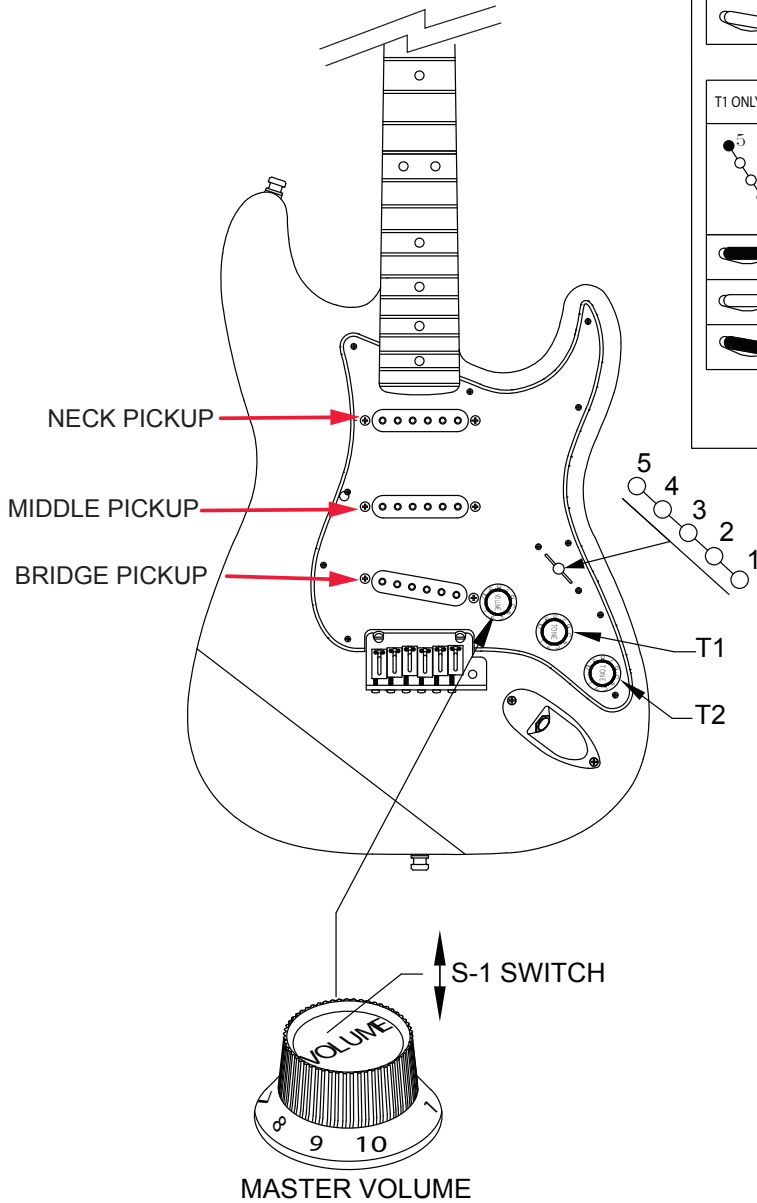

*= NOT PICTURED IN DIAGRAM

AMERICAN VINTAGE HOT ROD 60'S STRATOCASTER (0112400XXX)

WIRING ASSEMBLY

AMERICAN VINTAGE HOT ROD 60'S STRATOCASTER (0112400XXX)

SWITCH AND CONTROL FUNCTION

T1 ONLY	T1 ONLY	T1 ONLY	T1 & T2	T2 ONLY	TONE CONTROL	 S-1 SWITCH OFF (UP POSITION)
					5 WAY SELECTOR POSITION	
					NECK PICKUP	
					MIDDLE PICKUP	
					BRIDGE PICKUP	

T1 ONLY	T1 ONLY	T1 ONLY	T1 & T2	T2 ONLY	TONE CONTROL	 S-1 SWITCH ON (DOWN POSITION)
					5 WAY SELECTOR POSITION	
					NECK PICKUP	
					MIDDLE PICKUP	
					BRIDGE PICKUP	