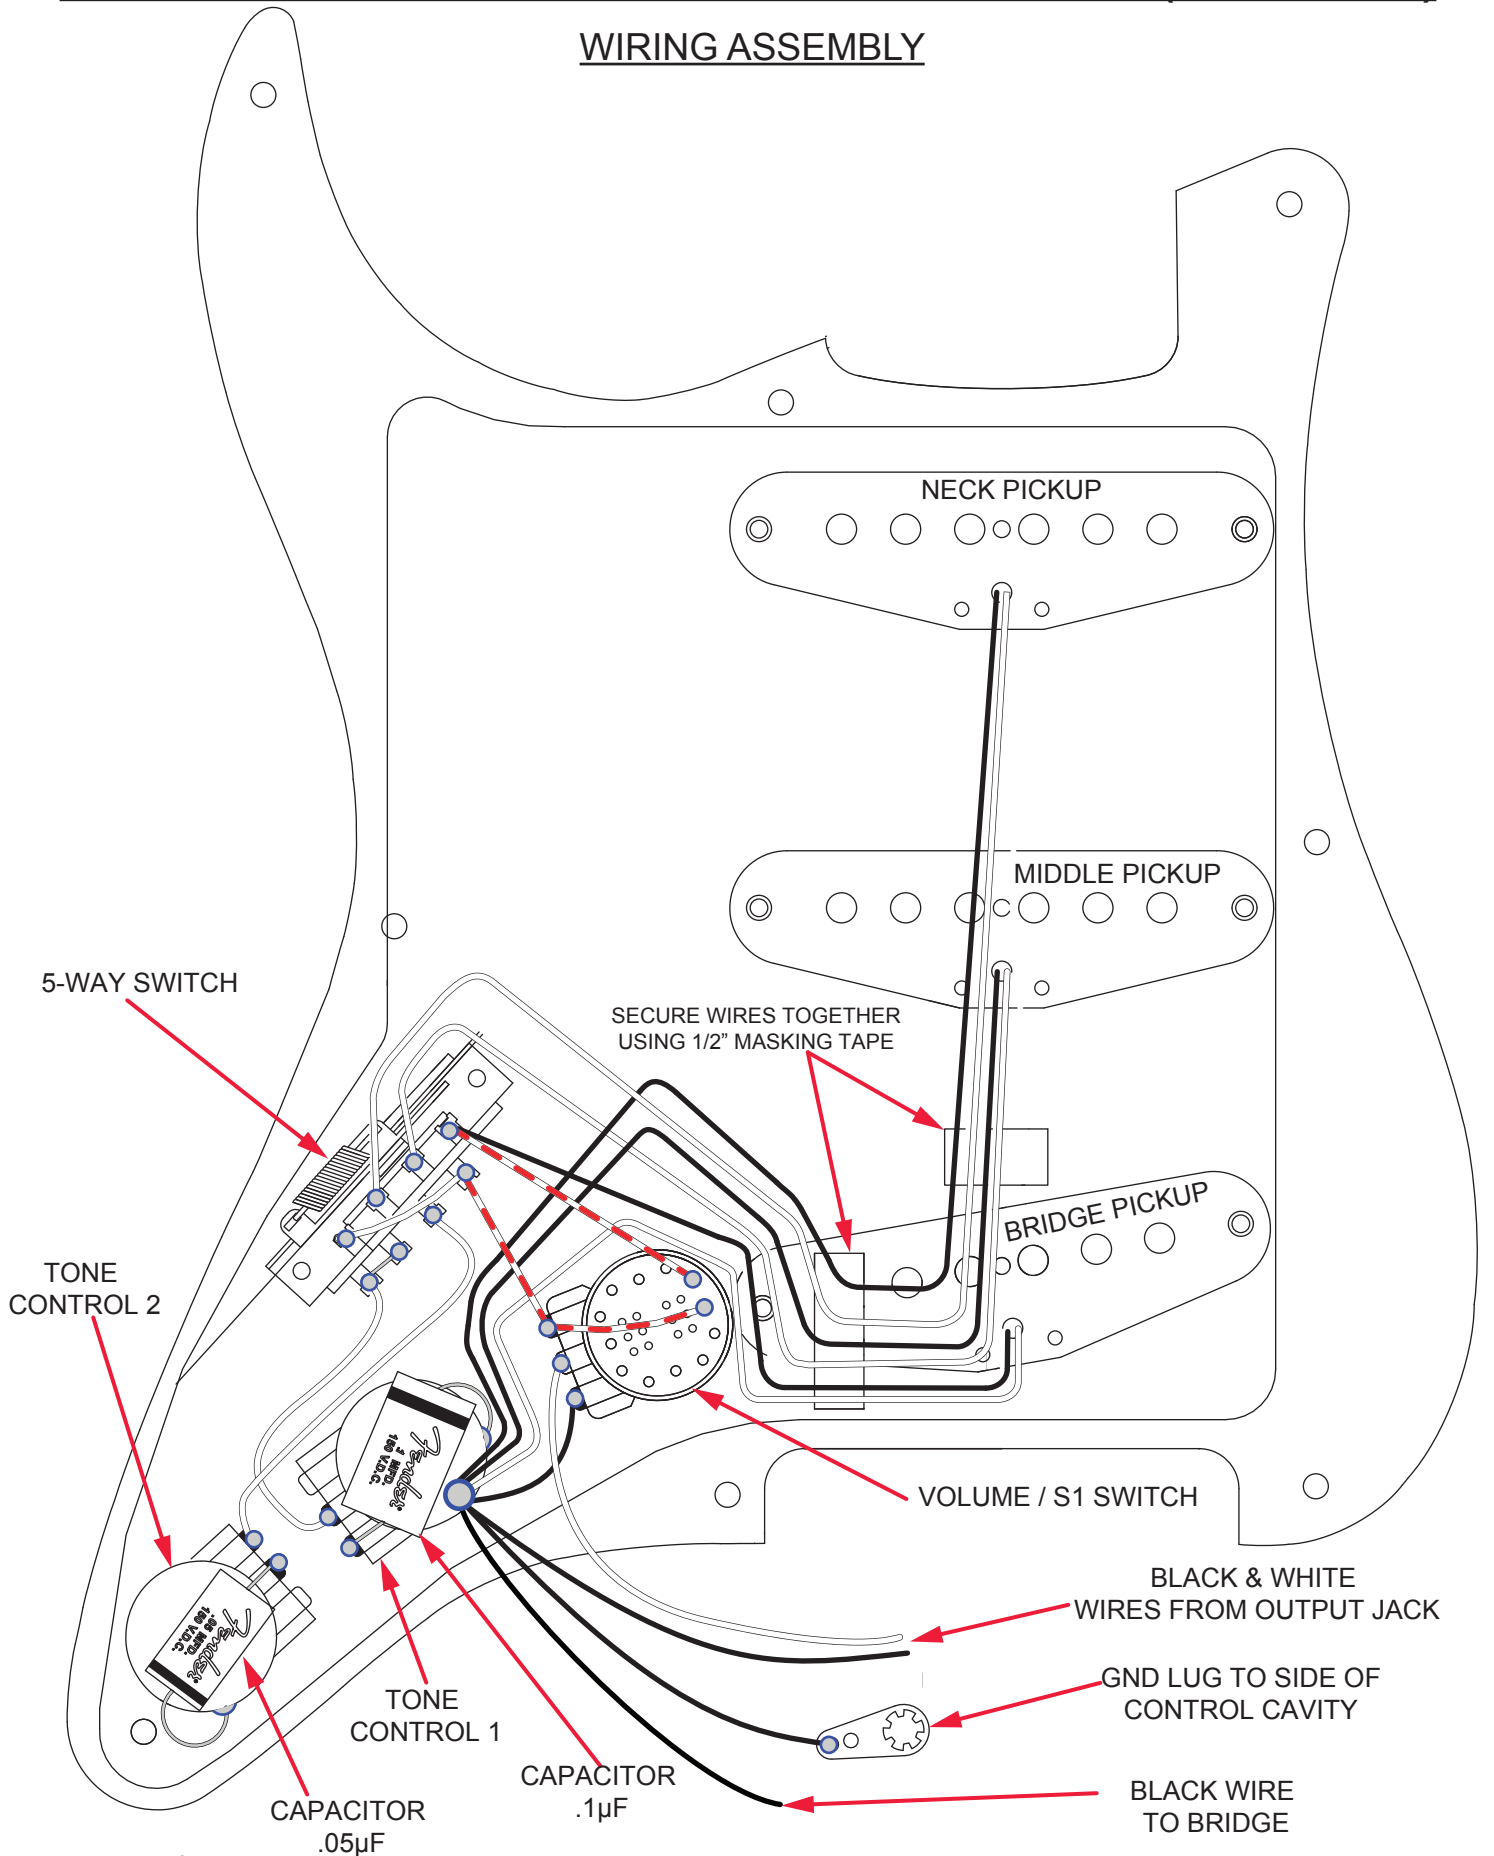

*= NOT PICTURED IN DIAGRAM

AMERICAN VINTAGE HOT ROD 60'S STRATOCASTER (0112400XXX)

WIRING ASSEMBLY

AMERICAN VINTAGE HOT ROD 60'S STRATOCASTER (0112400XXX)

SWITCH AND CONTROL FUNCTION

T1 ONLY	T1 ONLY	T1 ONLY	T1 & T2	T2 ONLY	TONE CONTROL	 S-1 SWITCH OFF (UP POSITION)
					5 WAY SELECTOR POSITION	
					NECK PICKUP	
					MIDDLE PICKUP	
					BRIDGE PICKUP	

T1 ONLY	T1 ONLY	T1 ONLY	T1 & T2	T2 ONLY	TONE CONTROL	 S-1 SWITCH ON (DOWN POSITION)
					5 WAY SELECTOR POSITION	
					NECK PICKUP	
					MIDDLE PICKUP	
					BRIDGE PICKUP	