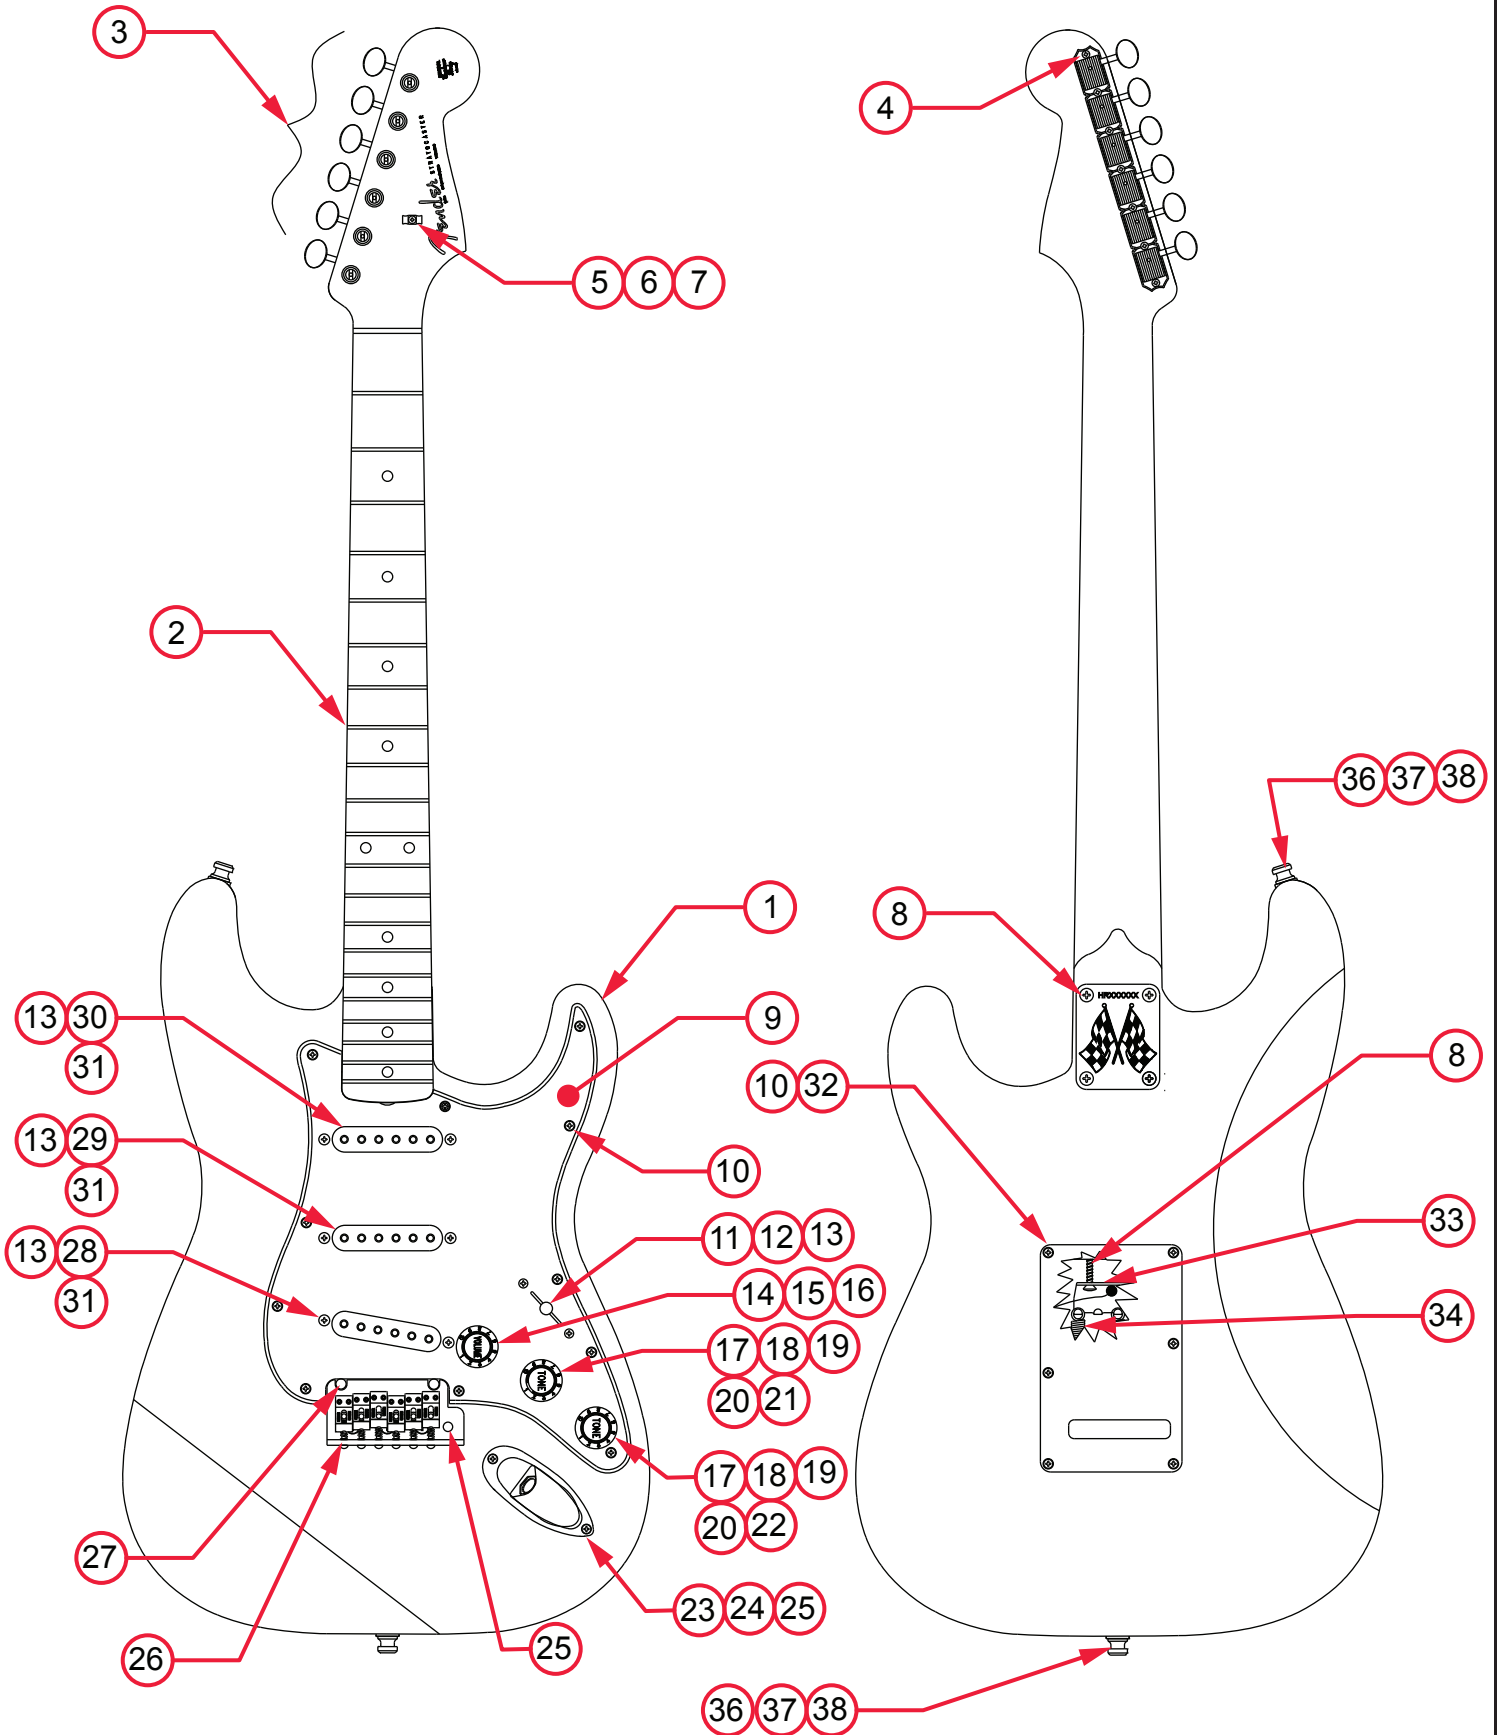

AMERICAN VINTAGE HOT ROD 60'S STRATOCASTER (0112400XXX)

PARTS LAYOUT

AMERICAN VINTAGE HOT ROD 60'S STRATOCASTER (0112400XXX)

PARTS LIST

REF#	DESCRIPTION	PART NUMBER
1	BODY VINTAGE HOT ROD STRAT 60'S 3TSB	0096871500
1	BODY VINTAGE HOT ROD STRAT 60'S OWT	0096871505
2	NECK ASSY VINTAGE HOT ROD 60'S STRAT RW	0096551000
3	TUNING KEYS W/BUSHING SET	0072272000
4	SCREW SMAB 3 X 3/8 RHP NI	0011357049
5	STRING TREE VINTAGE NI	0093569000
6	SPACER STRING TREE 65 STRAT NYLON	0093999000
7	SCREW SMA 3 X 5/8 RHP NI	0011358049
8	SCREW WD 8 X 2 OHP STL BRT NI	0058060049
9	PICKGUARD 62 STRAT BROWN SHELL W/SHIELD	7700225000
10	SCREW SMAB 4 X 1/2 OHP NI	0015578049
11	KNOB SW LEVER VINTAGE STRAT VINTAGE WHITE	0093596050
12	SWITCH 5-WAY LEVER	0038929000
13	SCREW M 6-32 X 5/8 OHP NI	0015776049
14	SW CAP SPSH STRAT VINTAGE WHITE	0059266050
15	SW KNOB VOL SPSH STRAT VINTAGE WHITE	0059267050
16	SW/POT ASSY S-1 250K .25B SPSH	0078777000
17	KNOB STRAT TONE VINTAGE WHT	0093599000
18	CONTROL 250K 10% TAPER SPLIT	0990830000
19	NUT HEX 3/8-32 X 3/32 TK NI	0016352049
20	WASHER LOCK INTL 3/8 X .687	0016436049
21	CAPACITOR .1μF 150V AM VINT 50'S W/ LOGO	0094121000
22	CAPACITOR .05μF 150V AM VINT 50'S W/LOGO	0094119000
23	FERRULE JACK CHROME	0991940100
24	JACK PHONE OPEN CIRCT 11	0021956049
25	SCREW SMA 5 X 5/8 OHP NI	0015602049
26	BRIDGE ASSY VINT HOT ROD STRAT NARROW 12"R	7700946000
26A	BRIDGE PLATE AM SRS STRAT RH CHROME	0075089000
26B	BLOCK TRMOLO AS STRAT RH	0074349000
26C	SCREW M 8-32 X 3/8 FHP NI	0019656049
26D	BRIDGE SECTION ASSY NI AS STRAT TALL	0075123102
26E	SPRING BRIDGE 1933	0019273049
26F	BRIDGE SECTION ASSY NI AS STRAT SHORT	0075123103
26G	SPRING BRIDGE #1932	0019281049
26H	SCREW M 4-40 5/8 RHP STL CHROME	0021409049
27	PIVOT POST ASSY	0093273000

*= NOT PICTURED IN DIAGRAM