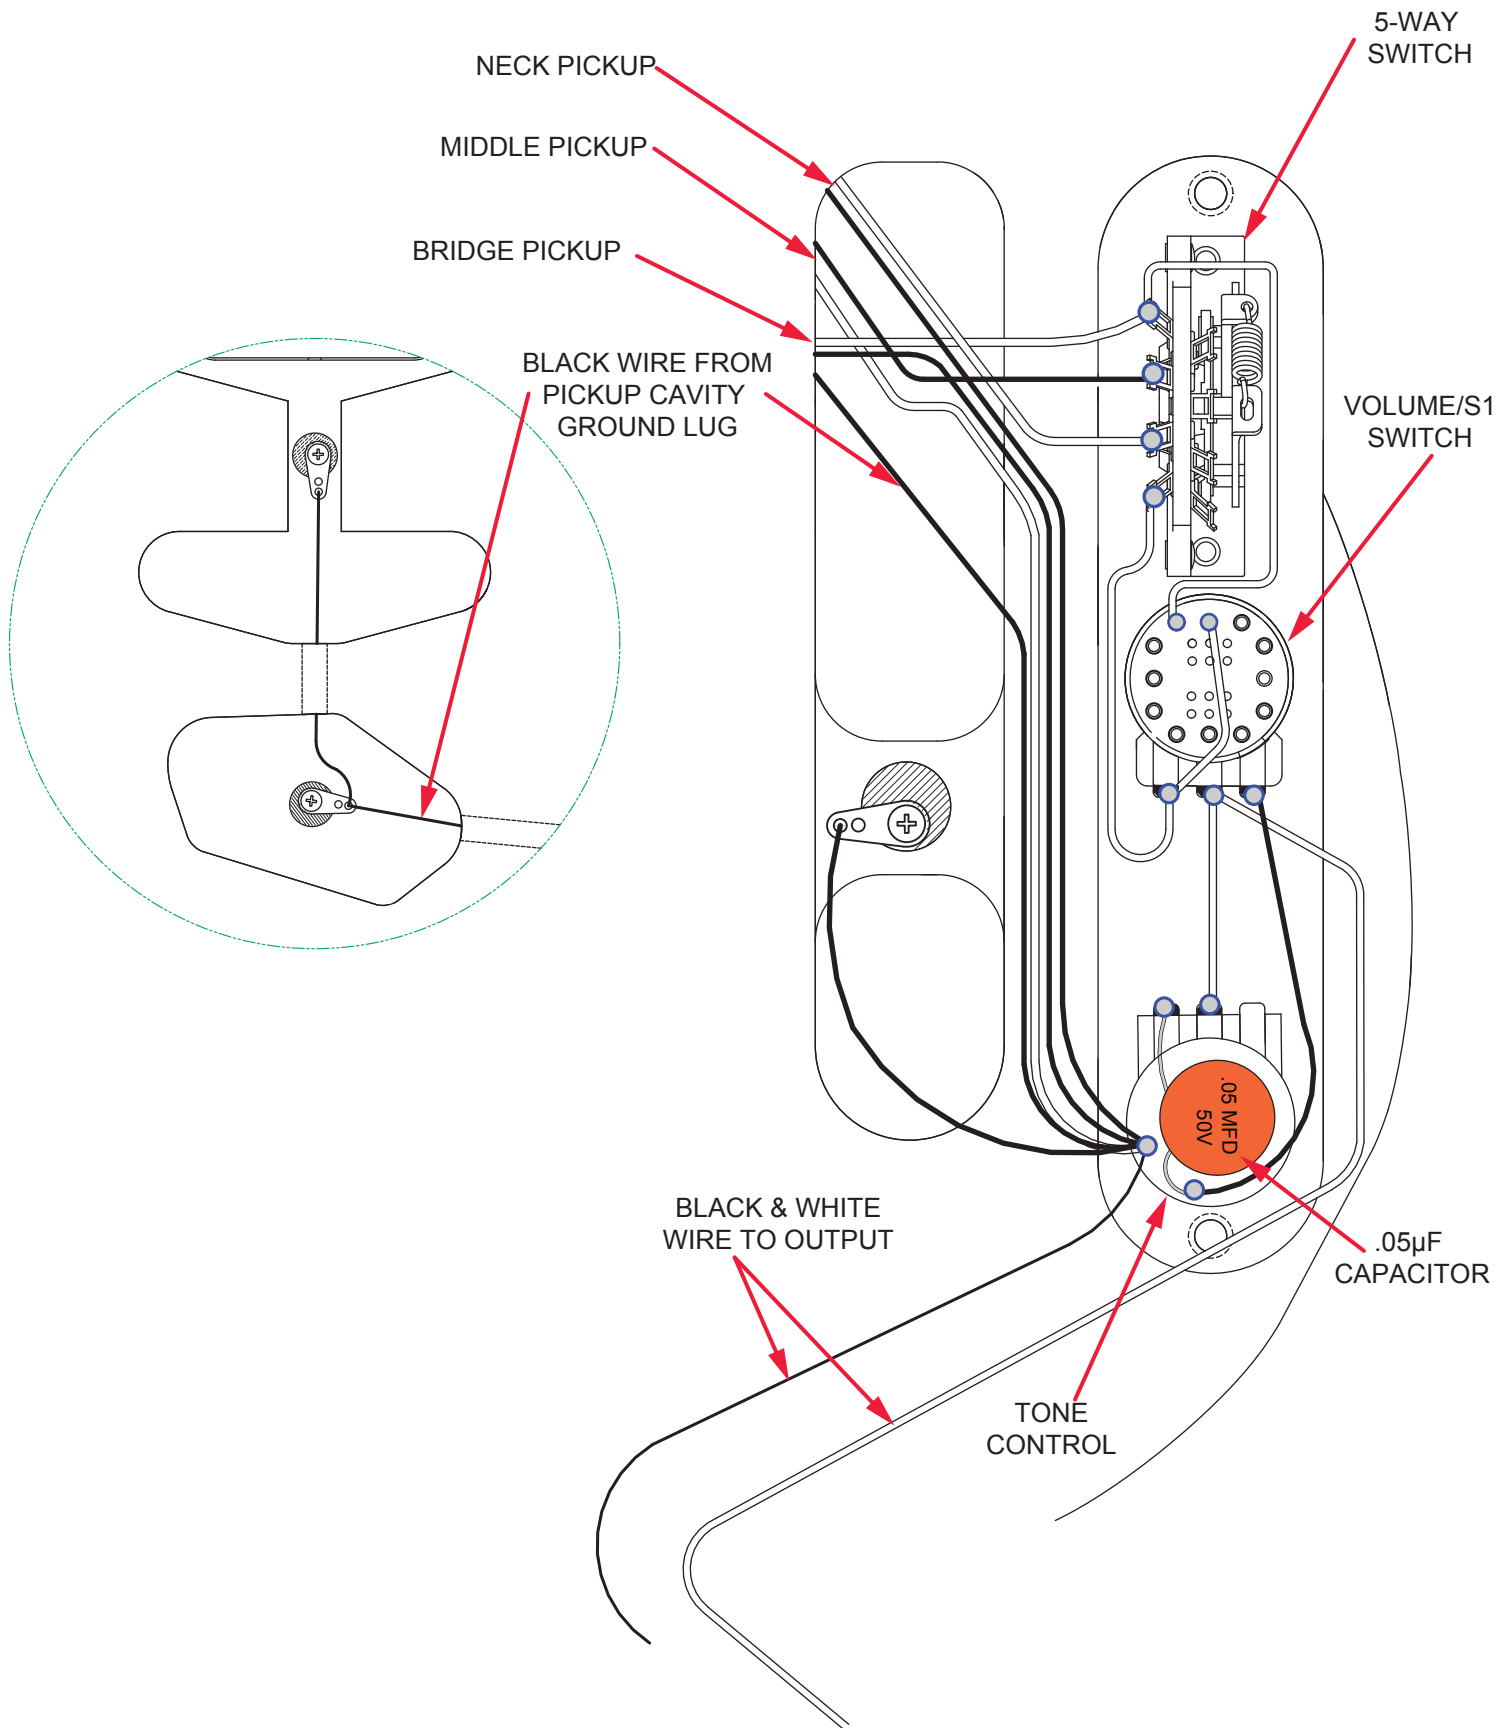

*= NOT PICTURED IN DIAGRAM

AMERICAN VINTAGE HOT ROD 60'S TELECASTER® (0112600XXX)

WIRING ASSEMBLY

AMERICAN VINTAGE HOT ROD 60'S TELECASTER® (0112600XXX)

SWITCH AND CONTROL FUNCTION

MT	MT	MT	MT	MT	TONE CONTROL	S-1 SWITCH OFF (UP POSITION)
					5 WAY SELECTOR POSITION	
					NECK PU	COMBINED PICKUPS ARE IN PARALLEL
					MIDDLE PU	
					BRIDGE PU	

MT	MT	MT	MT	MT	TONE CONTROL	S-1 SWITCH ON (DOWN POSITION)
					5 WAY SELECTOR POSITION	
					NECK PU	COMBINED PICKUPS ARE IN PARALLEL
					MIDDLE PU	
					BRIDGE PU	

PICKUP IS ON PICKUP IS OFF