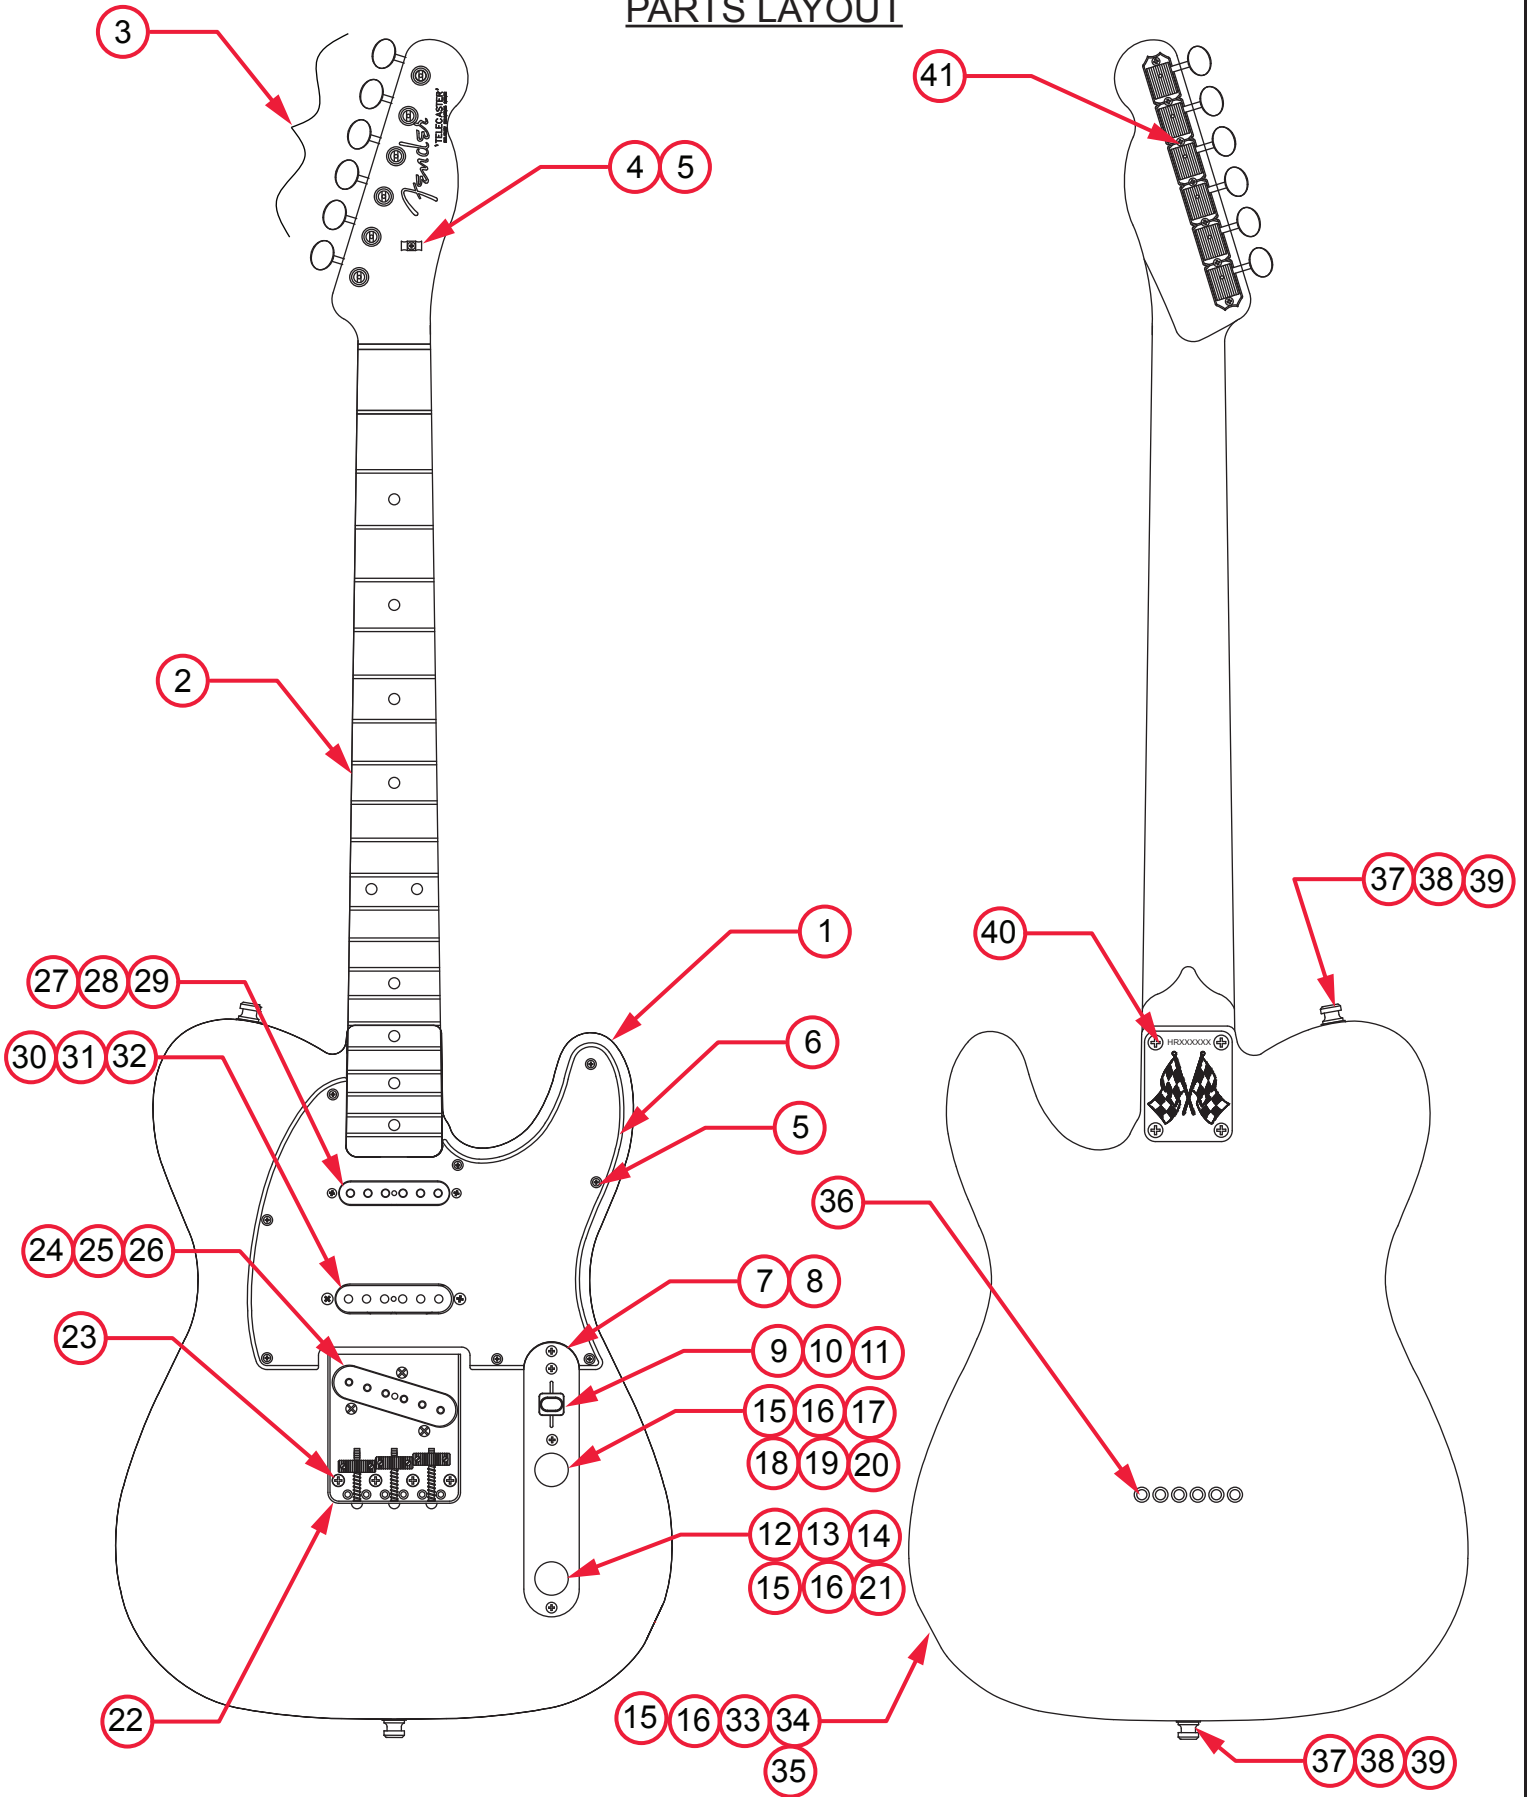

AMERICAN VINTAGE HOT ROD 60'S TELECASTER® (0112600XXX)

PARTS LAYOUT

AMERICAN VINTAGE HOT ROD 60'S TELECASTER® (0112600XXX)

PARTS LIST

REF#	DESCRIPTION	PART NUMBER
1	BODY VINT HOT ROD 60'S TELE OWT	0096519505
1	BODY VINT HOT ROD 60'S TELE 3TSB	0096519500
2	NECK ASSY VINT HOT ROD 60'S TELE MPL	0096714000
3	KEYS WITH BUSHING SET	0072272000
4	STRING TREE VINTAGE NI	0093569000
5	SCREW SMAB 4 X 1/2 OHPNI	0015578049
6	PICKGUARD VINT HOT ROD 60'S TELE MG/BLK/MG	0099552000
7	CONTROL PLATE TELE VINT ALUM CHROME	0093823000
8	SCREW SMA 5 X 5/8 OHP NI	0015602049
9	SWITCH KNOB TELE TOP HAT	0994937000
10	SWITCH 5-WAY LEVER	0038929000
11	SCREW M 6-32 X 5/8 RHP NI	0015800000
12	KNOB CONTROL ALUM CHROME	0095799000
13	CONTROL 250K 10%	0990831000
14	SET SCREW 8-32 X 3/16	0994922000
15	NUT HEX 3/8-32 X 3/32 TK NI	0016352049
16	WASHER LOCK INTL 3/8 X .687	0016436049
17	SW CAP TELE/P-BASS ALUM CHROME	0059270000
18	SWITCH KNOB TELE/P-BASS ALUM CHROME	0097217000
19	COUPLING SLEEVE SOSH NYLON	0059278000
20	SWITCH/POT ASSY S-1 250K .25B SOSH	0078979000
21	CAPACITOR CERAMIC .05µF	0094251000
22	BRIDGE ASSY VINT HOT ROD 60'S TELE	0096744000
22A	BRIDGE PLATE VINT TELE	0054162000
22B	SADDLE MOVABLE INTONATABLE BRASS	0091093000
22C	SCREW INTONATABLE SADDLE	0091094000
22D	WASHER FLAT .197 X .115 X .015 BLK	0092245000
22E	SADDLE FIXED INTONATABLE BRASS	0091090000
22F	SCREW ST 6-32 X 7/16 OVPT SL NI	0016105049
22G	SCREW M 6-32 X 1-1/4 RHP NI	0015834049
22H	SPRING COMPRESSION 1-1/16 #144	0018689049
23	SCREW SMA 6 X 1 OHP NI	0037952049
24	PICKUP ASSY BROADCASTER BRIDGE	0068050000
25	SCREW 6-32 X 3/4 RHP STL NI	0099346000
26	TUBING LATEX CUT .375 X 1/8ID X 1/4OD	0036878000

*= NOT PICTURED IN DIAGRAM