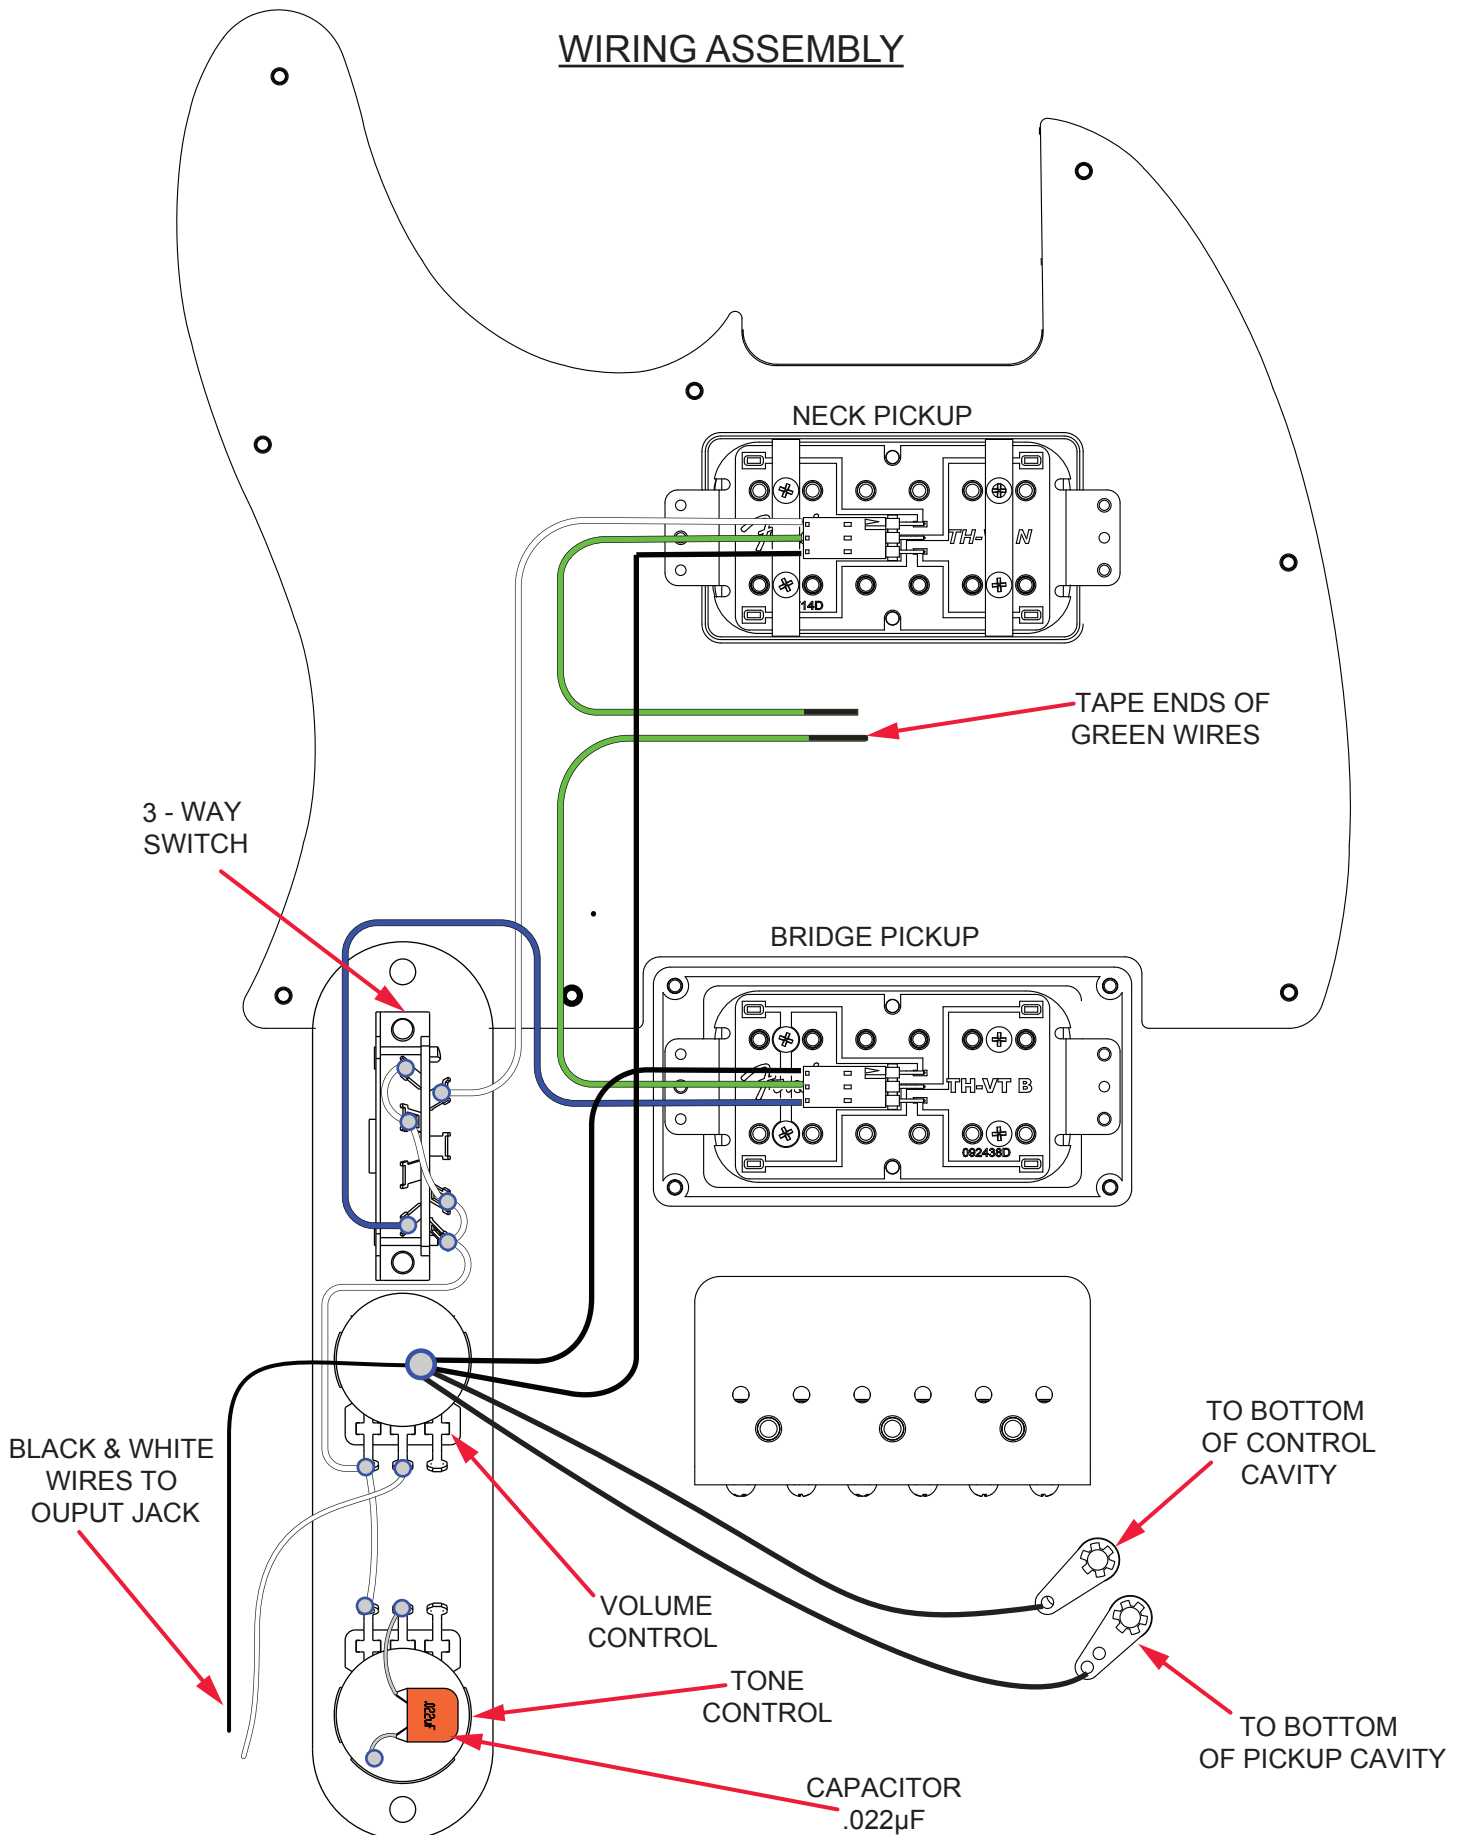

AMERICAN STANDARD TELECASTER® HH (0113400XXX)

PARTS LAYOUT

AMERICAN STANDARD TELECASTER® HH (0113400XXX)

PARTS LIST

REF#	DESCRIPTION	PART NUMBER
1	BODY AM STD TELE HH 3TS	7705889500
1	BODY AM STD TELE HH OWT	7705756505
1	BODY AM STD TELE HH BLK	7705756506
1	BODY AM STD TELE HH OBM	7705756573
2	NECK ASSY AM STD TELE RW	0075402000
2	NECK ASSY AM STD TELE MPL	0075403000
3	KEY GTR DUAL PIN MNT	0990820100
4	KEY GTR 2 PIN MTG SHORT	0058142000
5	WASHER KEY	0053106049
6	BUSHING KEY	0058820049
7	STRING GUIDE TREE AM STD	0994911000
8	SCREW SMAB 3 X 3/8 RHP ZA CHROME	0021405049
9	NECK PLATE SPAG LOGO TILT CHROME	0991445100
10	SCREW SMA 8 X 1-3/4 OHPH ZA	0021424049
11	SCREW ST 1/4-20 X 3/8 OP NI HEX	0031571000
12	PICKGUARD TELE AM STD HH P/B/P	7705749000
13	SCREW SMAB 4 X 1/2 OHP ZA CHROME	0994923000
14	CONTROL PLATE TELE	0093823000
15	SWITCH 3-WAY LEVER	0992041000
16	KNOB SWITCH VINT TELE	0994936000
17	SCREW MA-6-32 X 5/8 RH ZA	0994925000
18	KNOB KNURLED CHROME	0095799049
19	SCREW ST 8-32 X 3/16 SL	0994922000
20	HEX NUT 3/8-32 X 3/32 TK NI	0016352049
21	WASHER LOCK INTL 3/8 X .687	0016436049
22	CONTROL 250K 10%	0099083100
23	CAP MPF RDL .022µF 250V 10%	0024832049
24	SCREW SMA 8 X 1 OHP ZA CHROME	0021373049
25	BRIDGE ASSY NON TREMOLO VINTAGE STRAT	0037592000
25A	BRIDGE PLATE VINT NON TREMOLO	0010322000
25B	BRIDGE SECTION VINT STRAT	0992051000
25C	SCREW M 4-40 X 5/8 RHP NI	0015693049
25D	SPRING BRIDGE #1933	0019273049
25E	SPRING BRIDGE #1932	0019281049
25F	SPRING BRIDGE 4 COIL 3/8	0019383000

*= NOT PICTURED IN DIAGRAM

AMERICAN STANDARD TELECASTER® HH (0113400XXX)

WIRING ASSEMBLY

AMERICAN STANDARD TELECASTER® HH (0113400XXX)

SWITCH AND CONTROL FUNCTION

3 WAY SWITCH POSITION			
			← 3 WAY SWITCH POSITION
			← NECK PICKUP
			← BRIDGE PICKUP
	PICKUP IS ON	INDICATES POSITION OF 3 WAY SWITCH 	
	PICKUP IS OFF		