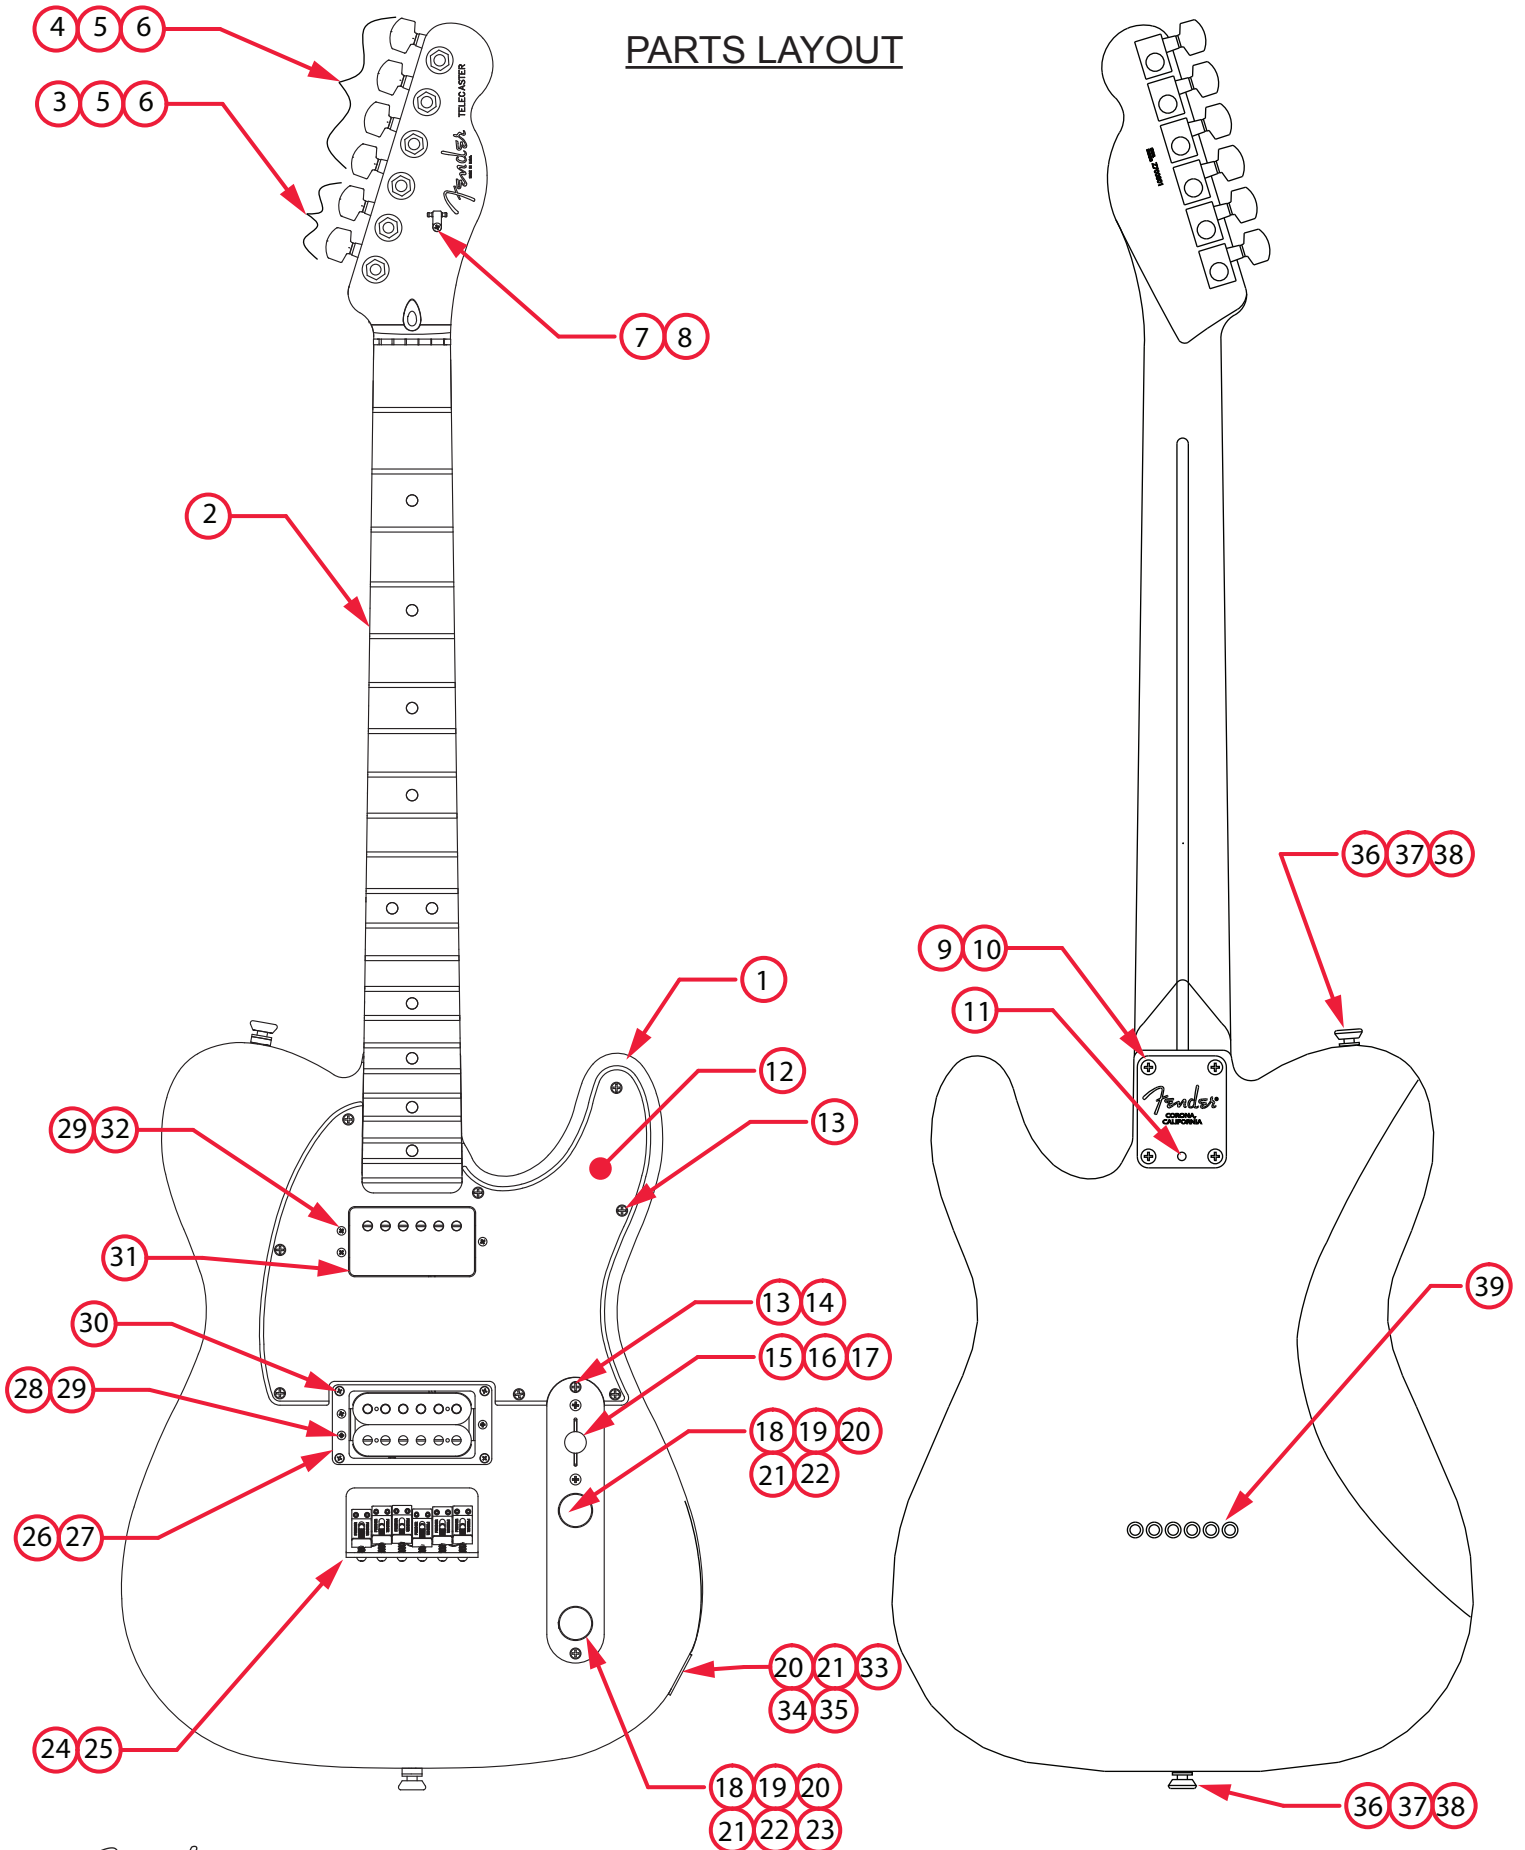

AMERICAN STANDARD TELECASTER® HH (0113400XXX)

PARTS LAYOUT

AMERICAN STANDARD TELECASTER® HH (0113400XXX)

PARTS LIST

REF#	DESCRIPTION	PART NUMBER
1	BODY AM STD TELE HH 3TS	7705889500
1	BODY AM STD TELE HH OWT	7705756505
1	BODY AM STD TELE HH BLK	7705756506
1	BODY AM STD TELE HH OBM	7705756573
2	NECK ASSY AM STD TELE RW	0075402000
2	NECK ASSY AM STD TELE MPL	0075403000
3	KEY GTR DUAL PIN MNT	0990820100
4	KEY GTR 2 PIN MTG SHORT	0058142000
5	WASHER KEY	0053106049
6	BUSHING KEY	0058820049
7	STRING GUIDE TREE AM STD	0994911000
8	SCREW SMAB 3 X 3/8 RHP ZA CHROME	0021405049
9	NECK PLATE SPAG LOGO TILT CHROME	0991445100
10	SCREW SMA 8 X 1-3/4 OHPH ZA	0021424049
11	SCREW ST 1/4-20 X 3/8 OP NI HEX	0031571000
12	PICKGUARD TELE AM STD HH P/B/P	7705749000
13	SCREW SMAB 4 X 1/2 OHP ZA CHROME	0994923000
14	CONTROL PLATE TELE	0093823000
15	SWITCH 3-WAY LEVER	0992041000
16	KNOB SWITCH VINT TELE	0994936000
17	SCREW MA-6-32 X 5/8 RH ZA	0994925000
18	KNOB KNURLED CHROME	0095799049
19	SCREW ST 8-32 X 3/16 SL	0994922000
20	HEX NUT 3/8-32 X 3/32 TK NI	0016352049
21	WASHER LOCK INTL 3/8 X .687	0016436049
22	CONTROL 250K 10%	0099083100
23	CAP MPF RDL .022µF 250V 10%	0024832049
24	SCREW SMA 8 X 1 OHP ZA CHROME	0021373049
25	BRIDGE ASSY NON TREMOLO VINTAGE STRAT	0037592000
25A	BRIDGE PLATE VINT NON TREMOLO	0010322000
25B	BRIDGE SECTION VINT STRAT	0992051000
25C	SCREW M 4-40 X 5/8 RHP NI	0015693049
25D	SPRING BRIDGE #1933	0019273049
25E	SPRING BRIDGE #1932	0019281049
25F	SPRING BRIDGE 4 COIL 3/8	0019383000

*= NOT PICTURED IN DIAGRAM

AMERICAN STANDARD TELECASTER® HH (0113400XXX)

WIRING ASSEMBLY

AMERICAN STANDARD TELECASTER® HH (0113400XXX)

SWITCH AND CONTROL FUNCTION

3 WAY SWITCH POSITION			
			← 3 WAY SWITCH POSITION
			← NECK PICKUP
			← BRIDGE PICKUP
	PICKUP IS ON	INDICATES POSITION OF 3 WAY SWITCH 	
	PICKUP IS OFF		