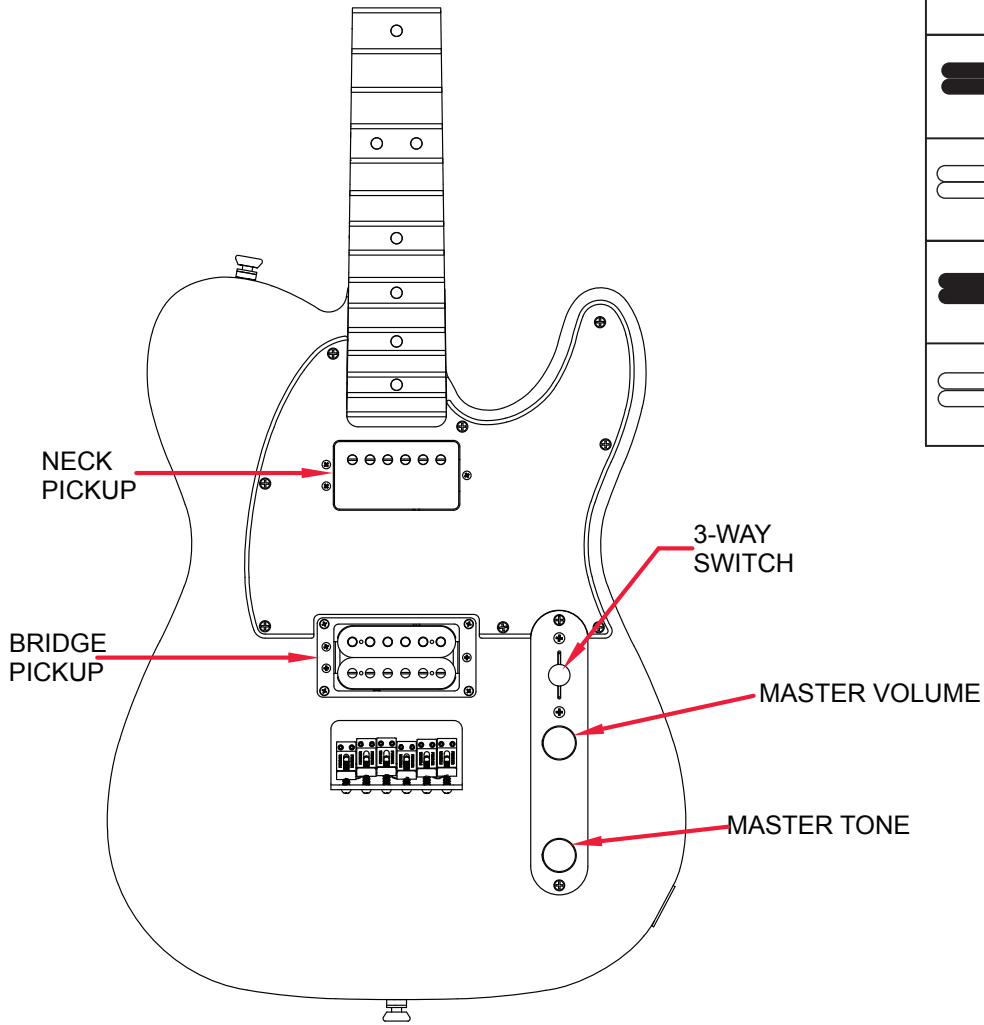

AMERICAN STANDARD TELECASTER® HH (0113400XXX)

PARTS LAYOUT

AMERICAN STANDARD TELECASTER® HH (0113400XXX)

PARTS LIST

REF#	DESCRIPTION	PART NUMBER
1	BODY AM STD TELE HH 3TS	7705889500
1	BODY AM STD TELE HH OWT	7705756505
1	BODY AM STD TELE HH BLK	7705756506
1	BODY AM STD TELE HH OBM	7705756573
2	NECK ASSY AM STD TELE RW	0075402000
2	NECK ASSY AM STD TELE MPL	0075403000
3	KEY GTR DUAL PIN MNT	0990820100
4	KEY GTR 2 PIN MTG SHORT	0058142000
5	WASHER KEY	0053106049
6	BUSHING KEY	0058820049
7	STRING GUIDE TREE AM STD	0994911000
8	SCREW SMAB 3 X 3/8 RHP ZA CHROME	0021405049
9	NECK PLATE SPAG LOGO TILT CHROME	0991445100
10	SCREW SMA 8 X 1-3/4 OHPH ZA	0021424049
11	SCREW ST 1/4-20 X 3/8 OP NI HEX	0031571000
12	PICKGUARD TELE AM STD HH P/B/P	7705749000
13	SCREW SMAB 4 X 1/2 OHP ZA CHROME	0994923000
14	CONTROL PLATE TELE	0093823000
15	SWITCH 3-WAY LEVER	0992041000
16	KNOB SWITCH VINT TELE	0994936000
17	SCREW MA-6-32 X 5/8 RH ZA	0994925000
18	KNOB KNURLED CHROME	0095799049
19	SCREW ST 8-32 X 3/16 SL	0994922000
20	HEX NUT 3/8-32 X 3/32 TK NI	0016352049
21	WASHER LOCK INTL 3/8 X .687	0016436049
22	CONTROL 250K 10%	0099083100
23	CAP MPF RDL .022µF 250V 10%	0024832049
24	SCREW SMA 8 X 1 OHP ZA CHROME	0021373049
25	BRIDGE ASSY NON TREMOLO VINTAGE STRAT	0037592000
25A	BRIDGE PLATE VINT NON TREMOLO	0010322000
25B	BRIDGE SECTION VINT STRAT	0992051000
25C	SCREW M 4-40 X 5/8 RHP NI	0015693049
25D	SPRING BRIDGE #1933	0019273049
25E	SPRING BRIDGE #1932	0019281049
25F	SPRING BRIDGE 4 COIL 3/8	0019383000

*= NOT PICTURED IN DIAGRAM

AMERICAN STANDARD TELECASTER® HH (0113400XXX)

WIRING ASSEMBLY

AMERICAN STANDARD TELECASTER® HH (0113400XXX)

SWITCH AND CONTROL FUNCTION

3 WAY SWITCH POSITION			
			← 3 WAY SWITCH POSITION
			← NECK PICKUP
			← BRIDGE PICKUP
	PICKUP IS ON	INDICATES POSITION OF 3 WAY SWITCH 	
	PICKUP IS OFF		