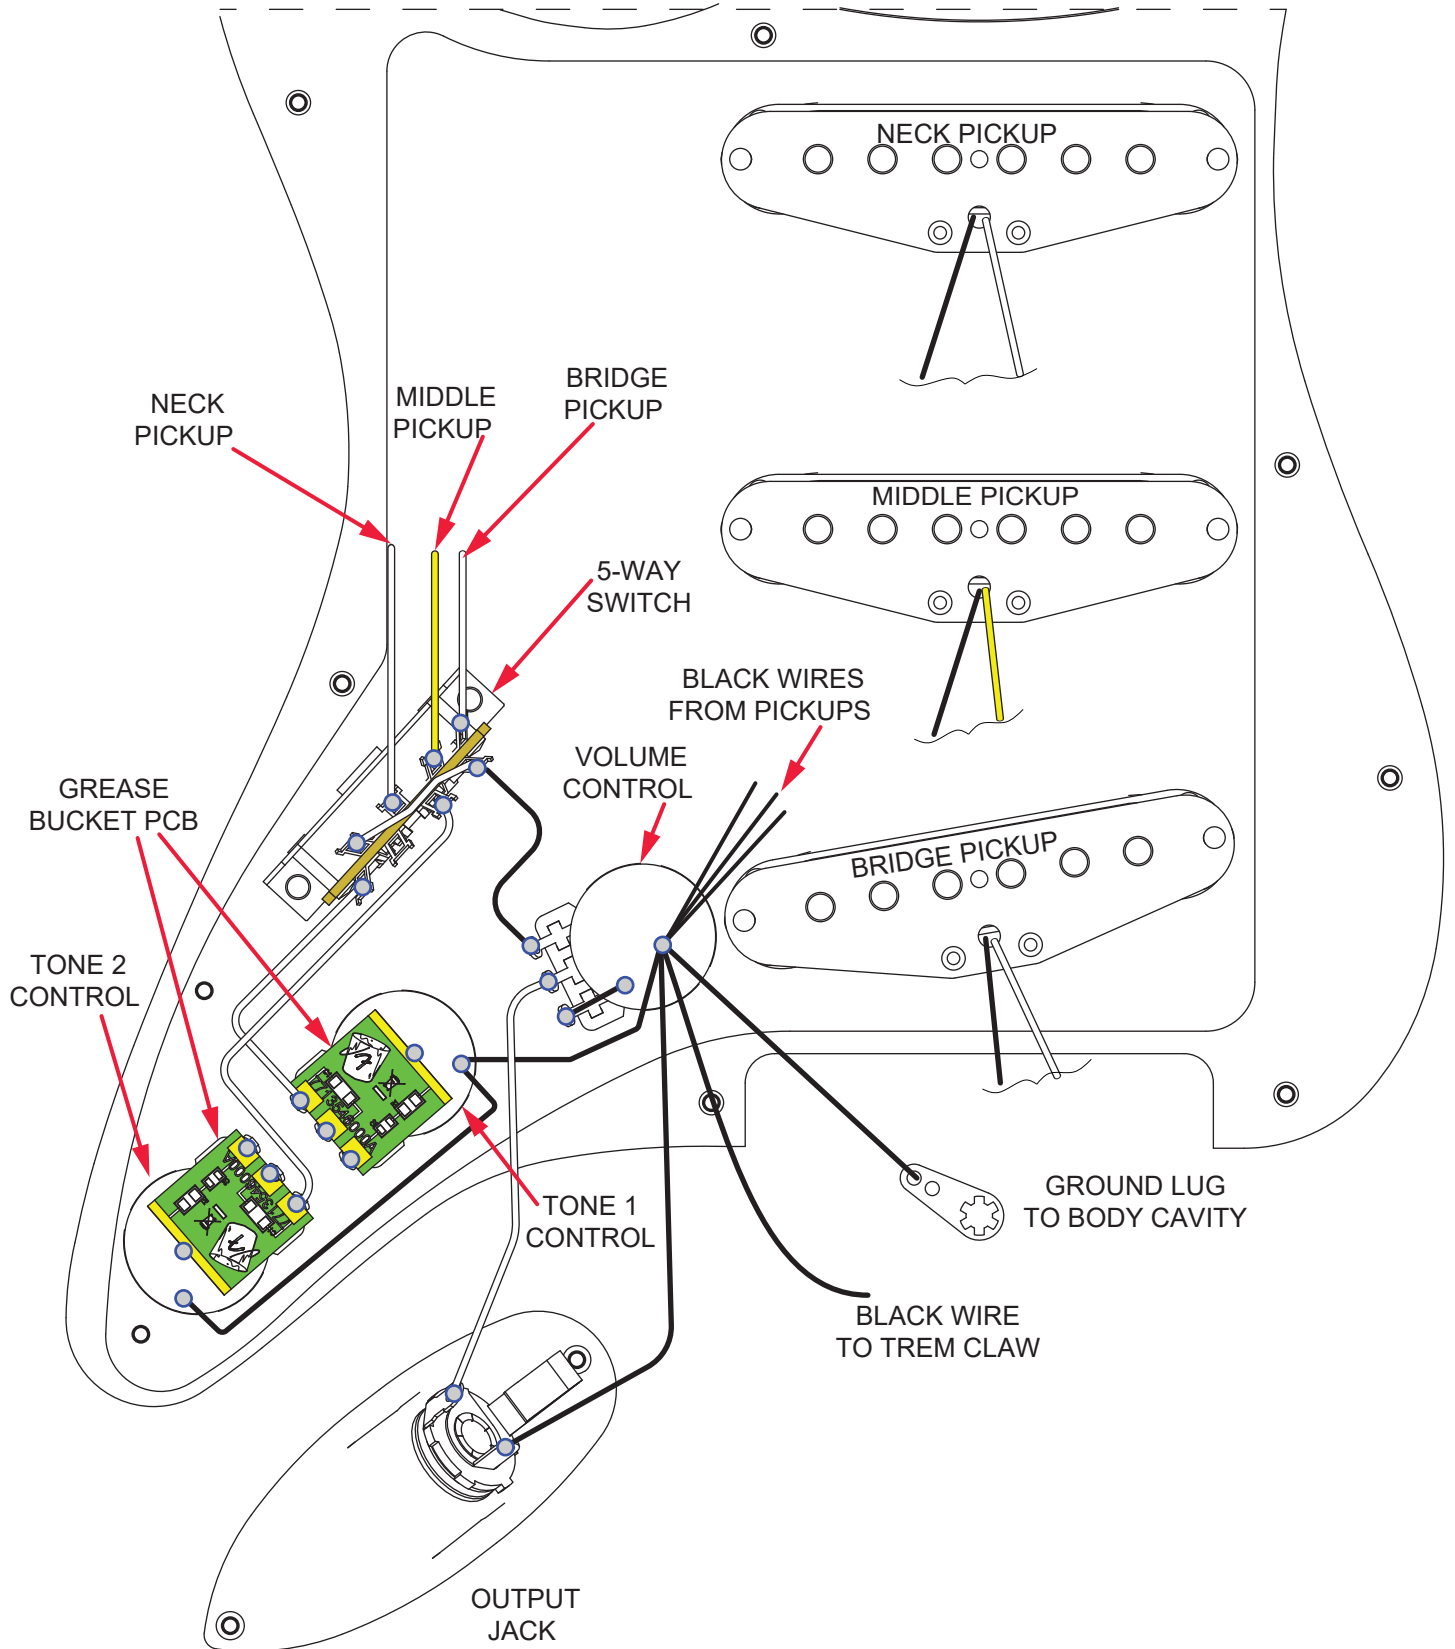

AMERICAN PROFESSIONAL CLASSIC STRATOCASTER® (011494XXXX)

WIRING ASSEMBLY