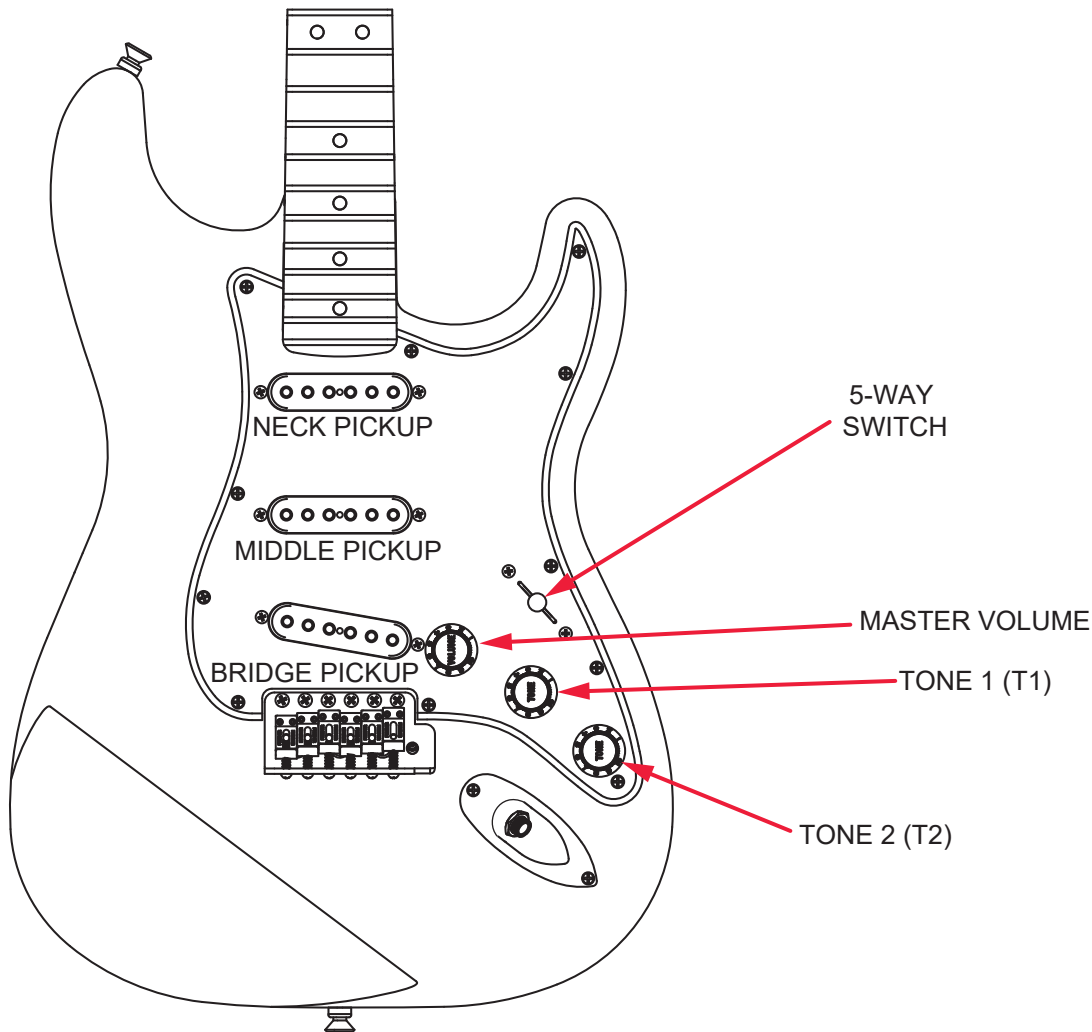

## WIRING ASSEMBLY

## SWITCH AND CONTROL FUNCTION

T1	T1	T1	T1 & T2	T2	TONE CONTROL
					5-WAY SWITCH POSITION
					NECK PICKUP
					MIDDLE PICKUP
					BRIDGE PICKUP

PICKUP ON     PICKUP OFF