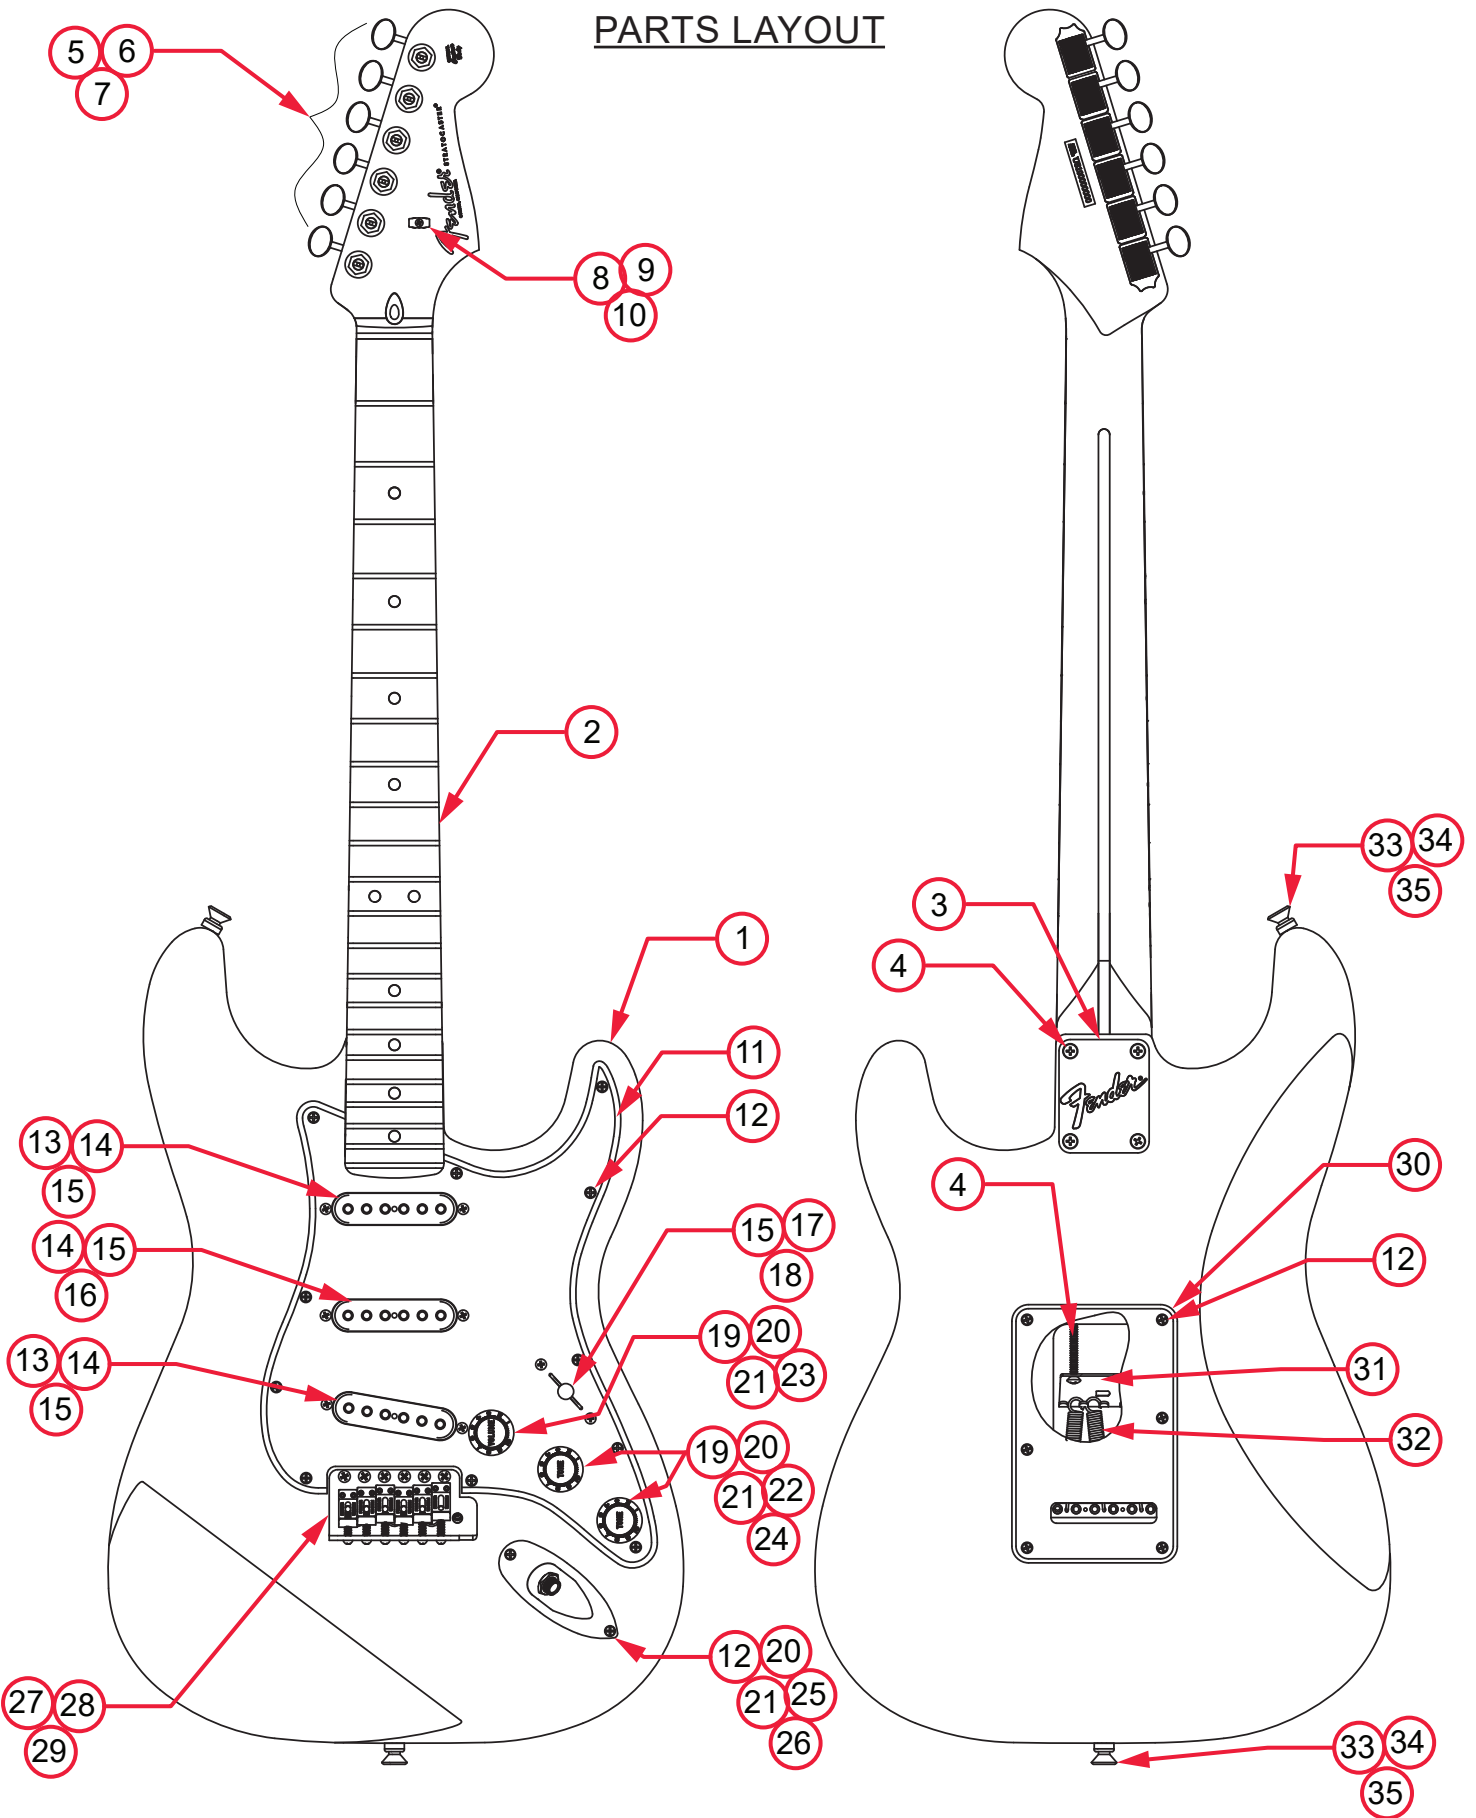

## PARTS LAYOUT

## SWITCH AND CONTROL FUNCTION

T1	T1	T1	T1 & T2	T2	TONE CONTROL
					5-WAY SWITCH POSITION
					NECK PICKUP
					MIDDLE PICKUP
					BRIDGE PICKUP

PICKUP ON     PICKUP OFF

<p><b>TUNING MACHINES : P/N 7718967000</b> <b>OUTER SHAFT DIAMETER .394"</b></p>  <p style="text-align: center;">Ø.394"</p>	<p><b>TUNING MACHINE THRU-HOLE</b> <b>INNER DIAMETER .404"</b></p>  <p style="text-align: center;">Ø.404"</p>
---	--

**SADDLE HEIGHT ADJUSTMENT WRENCH:**  
**.050" HEX KEY P/N 0018531049**

.050" HEX

**TRUSS ROD NUT P/N 0994943000**  
**TRUSS ROD ADJUSTMENT WRENCH:**  
**1/8" HEX KEY P/N 0023811049**

1/8" HEX    Ø.375"

10-32  
THREAD