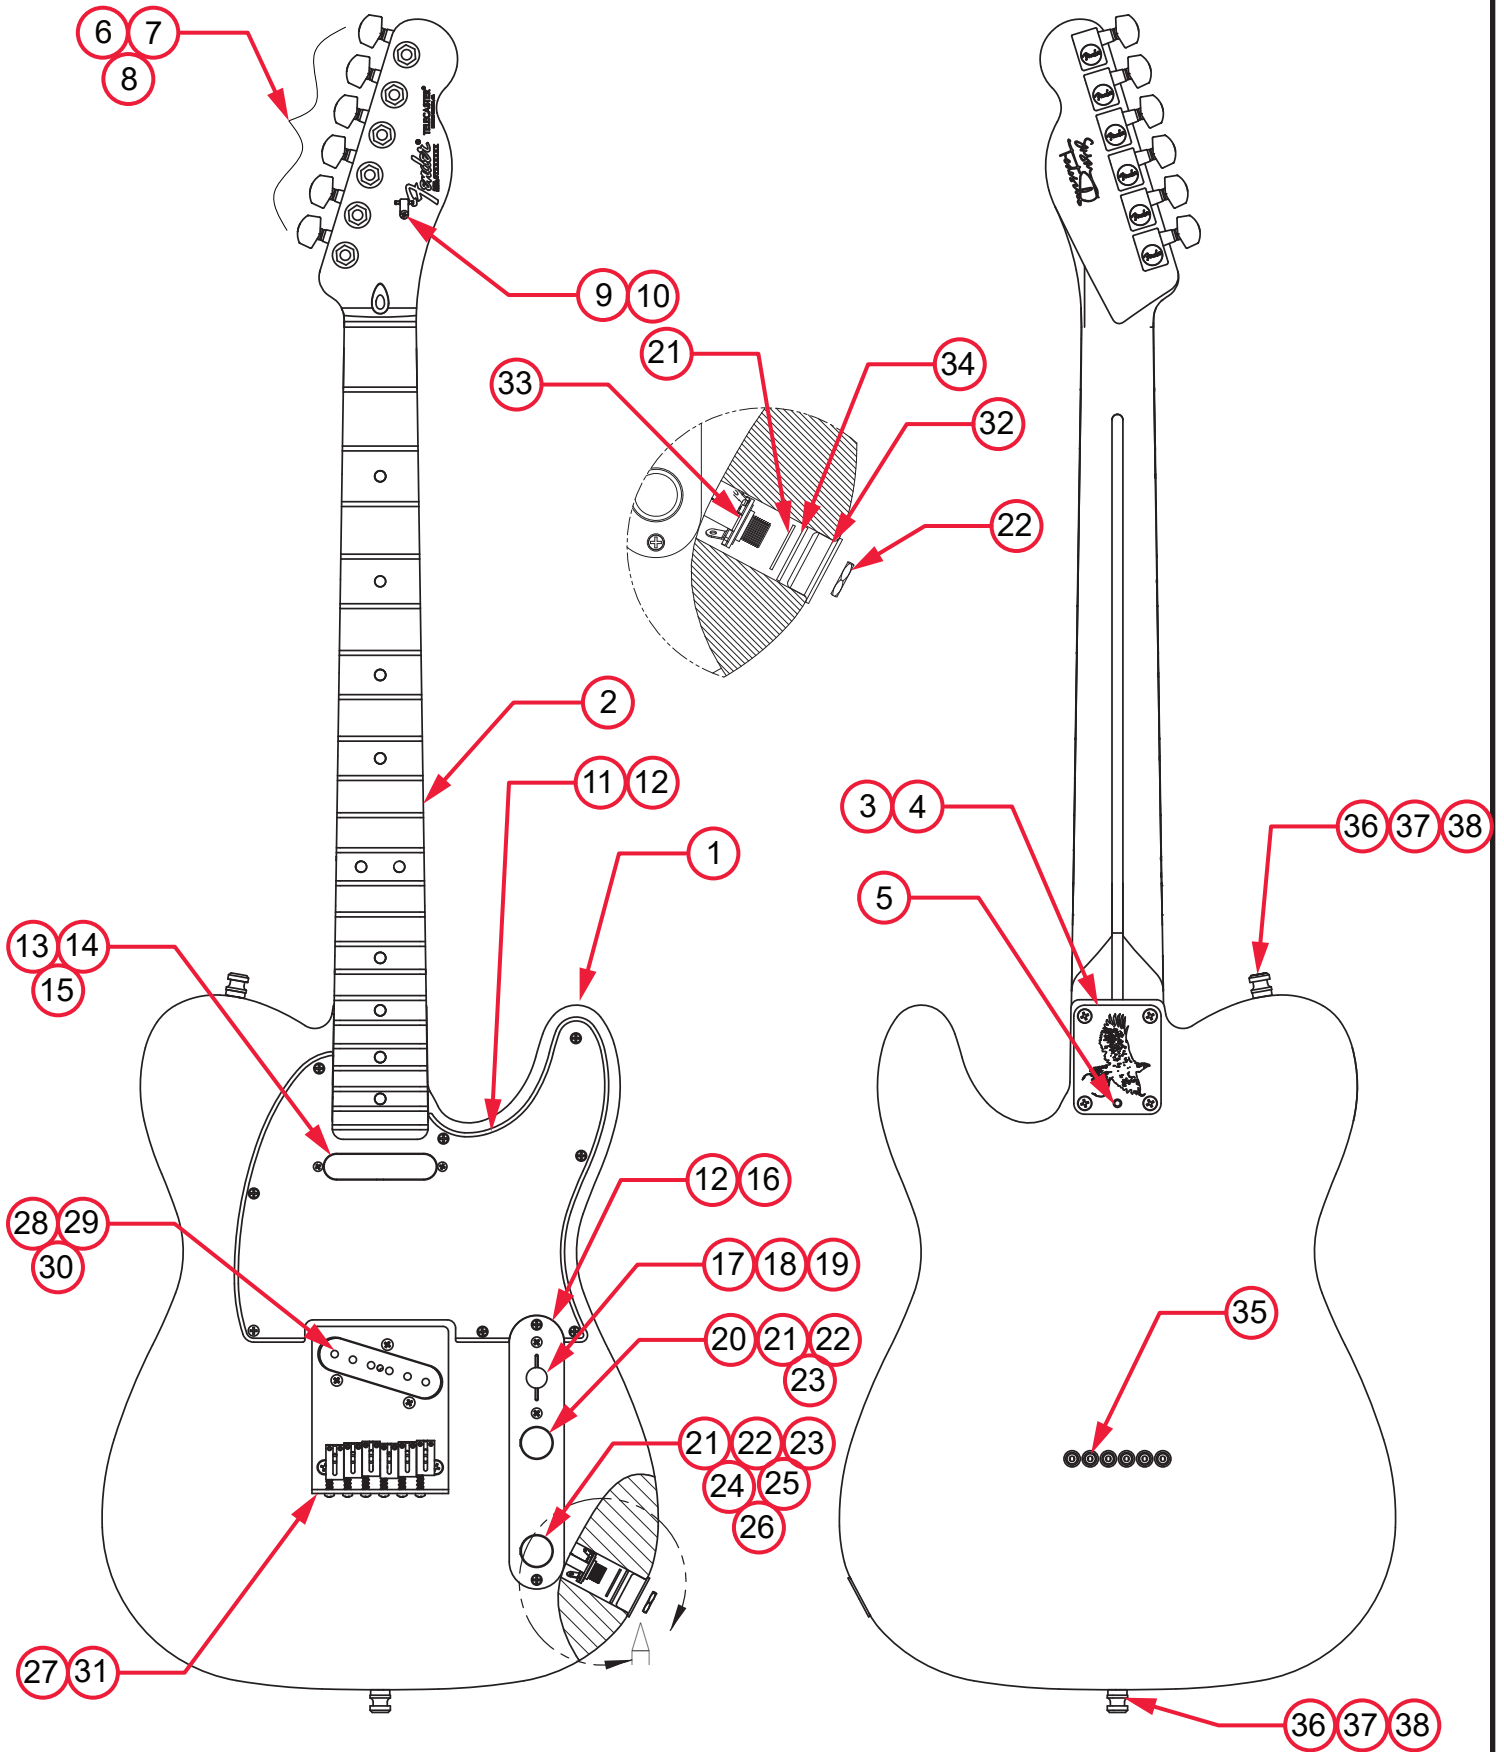

SUSAN TEDESCHI TELECASTER (0116800794)

PARTS LAYOUT

SUSAN TEDESCHI TELECASTER (0116800794)

PARTS LIST

REF#	DESCRIPTION	PART NUMBER
1	BODY SUSAN TEDESCHI TELE ACM	7727664594
2	NECK ASSY SUSAN TEDESCHI TELE	7727663000
3	NECK PLATE SUSAN TEDESCHI	7728037000
4	SCREW SMA 8 X1-3/4 OHP NI	0015636049
5	SET SCREW 1/4-20 X 3/8 OP NI HEX	0031571049
6	KEY GTR DUAL PIN MTG CHR W/HDWR	0037429049
7	WASHERS KEY	0053106049
8	BUSHINGS KEY	0058820049
9	STRING TREE ELITE GUITAR CHR	0021537000
10	SCREW SMAB 3 X 3/8 RHP STL CHR	0021405049
11	PICKGUARD AM STD TELE BRN SHEL	7728744000
12	SCREW SMAB 4 X 1/2 OHP NI	0015578049
13	PICKUP ASSY SUSAN TEDESCHI TELE NECK	7727658000
14	SCREW MACH 4-40 X 7/8 RHP STL NI	7700222000
15	TUBING SILICONE RUBBER .625 RED	0068156000
16	TELE CONTROL PLATE ALUM CHR	0093823000
17	SWITCH 3-WAY LEVER	0992041000
18	KNOB SWITCH TELE W/NYLON INSERT BLK	7728973000
19	SCREWS MACH 6-32 X 5/8 NI	0994925000
20	CONTROL 250K 10% AUDIO METAL	0990831000
21	WASHER LOCKING INTL 3/8 X .687 X .035 NI	0016436049
22	NUT HEX 3/8-32 X 3/32 TK NI	0016352049
23	KNOB DIAMOND KNURL ALUM CHR	0095799049
24	CONTROL DUAL 250K/1M DETANT SOSH	0074335000
25	CAP MPF RDL .022uF 250V 10%	0024832049
26	RES CF 1/4W 82K 5%	0024996001
27	BRIDGE ASSY TELE NO P/U	0053056000
27A	BRIDGE PLATE AM STD TELE	0028184000
27B	BRIDGE SADDLES AM STD STRAT BEAD BLAST	0990840000
27C	SCREW MACH 4-40 X 3/4 PHP BLX	0031913049
27D	SPRING BRIDGE 7 COIL 5/8	0029095049
27E	SCREW MACH 4-40 X 5/8 PHP BLX	0017031049
27F	SPRING BRIDGE 6 COIL 1/2	0029094049
27G	SET SCREW 4-40 X 5/16 HEX CUP STL BLK	0026780049
27H	SET SCREW 4-40 X 3/8 HEX CUP STL BLK	0018027049

SADDLE HEIGHT ADJUSTMENT SCREWS:
TALL: P/N 0018027049 SHORT: P/N 0026780049

TRUSS ROD NUT P/N 0994943000
TRUSS ROD ADJUSTMENT WRENCH:
1/8" HEX KEY P/N 0023811049

LOGO: SUSAN TEDESCHI TELECASTER
APPLIED UNDER THE FINISH