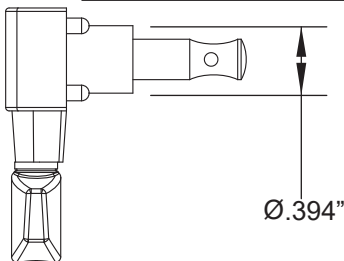

SUSAN TEDESCHI TELECASTER (0116800794)

ADDITIONAL SPECIFICATION DETAIL

FRET SIZE: MEDIUM JUMBO
(FRET DIMENSIONS ARE BEFORE INSTALLATION)

PLEASE NOTE: AS EACH NECK IS SANDED & FINISHED BY HAND, THICKNESS DIMENSIONS MAY VARY SLIGHTLY FROM THOSE SHOWN.

NECK PROFILE: SUSAN TEDESCHI "C"

1ST FRET PROFILE

12TH FRET PROFILE

TUNING MACHINES : P/N 0037429049
OUTER SHAFT DIAMETER .394"

TUNING MACHINE THRU-HOLE
INNER DIAMETER .404"

SADDLE HEIGHT ADJUSTMENT WRENCH:
.050" HEX KEY P/N 0018531049

SADDLE HEIGHT ADJUSTMENT SCREWS:
TALL: P/N 0018027049 SHORT: P/N 0026780049

TRUSS ROD NUT P/N 0994943000
TRUSS ROD ADJUSTMENT WRENCH:
1/8" HEX KEY P/N 0023811049

LOGO: SUSAN TEDESCHI TELECASTER
APPLIED UNDER THE FINISH

PICKUP SPECIFICATIONS

POSITION	MAGNETS	DC RESISTANCE	POLARITY
NECK	ALNICO 2 UNBEVELED	7.3 - 8.1KΩ	NORTH
BRIDGE	ALNICO 2 UNBEVELED	7.2 - 7.8KΩ	NORTH