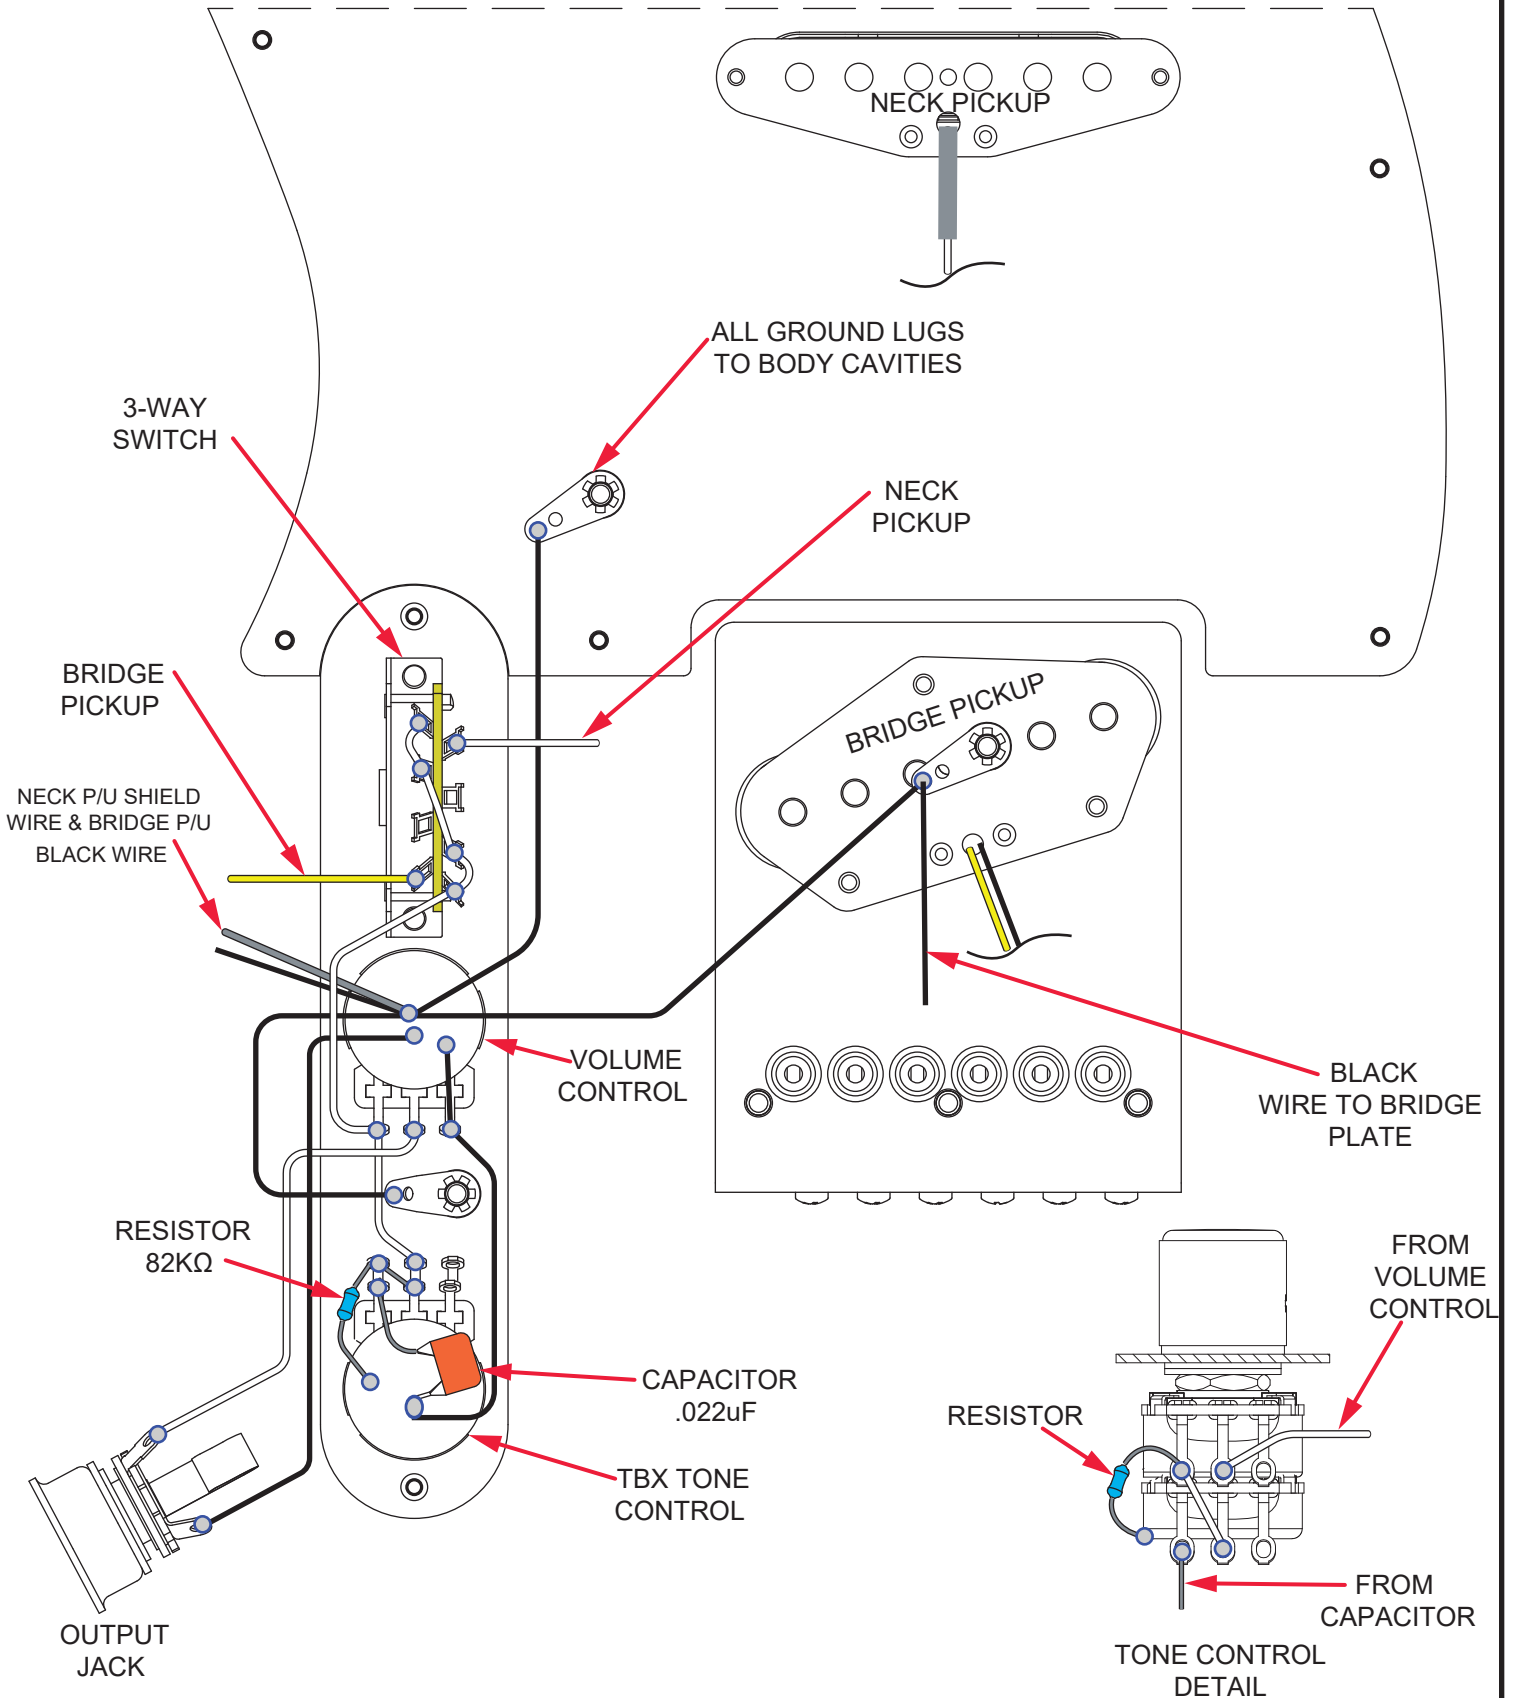

*= NOT PICTURED IN DIAGRAM

SUSAN TEDESCHI TELECASTER (0116800794)

WIRING ASSEMBLY

SUSAN TEDESCHI TELECASTER (0116800794)

SWITCH AND CONTROL FUNCTION

3-WAY SELECTOR POSITION				
NECK PICKUP				
BRIDGE PICKUP				

3-WAY SWITCH

MASTER VOLUME

MASTER TBX TONE

1. Turning the knob counterclockwise from the detent rolls off high frequencies like a traditional tone control.
2. Turning the knob clockwise from the detent adds presence & brightness.