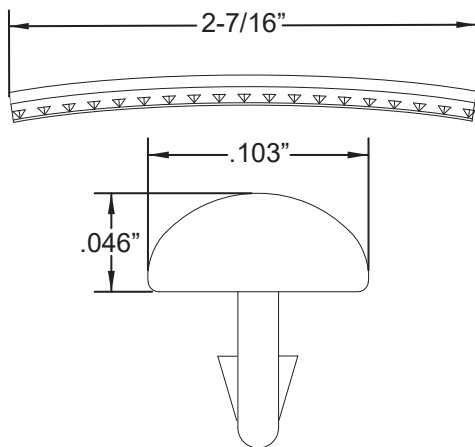

SUSAN TEDESCHI TELECASTER (0116800794)

ADDITIONAL SPECIFICATION DETAIL

FRET SIZE: MEDIUM JUMBO
(FRET DIMENSIONS ARE BEFORE INSTALLATION)

PLEASE NOTE: AS EACH NECK IS SANDED & FINISHED BY HAND, THICKNESS DIMENSIONS MAY VARY SLIGHTLY FROM THOSE SHOWN.

NECK PROFILE: SUSAN TEDESCHI "C"

1ST FRET PROFILE

12TH FRET PROFILE

TUNING MACHINES : P/N 0037429049
OUTER SHAFT DIAMETER .394"

TUNING MACHINE THRU-HOLE
INNER DIAMETER .404"

SADDLE HEIGHT ADJUSTMENT WRENCH:
.050" HEX KEY P/N 0018531049

SADDLE HEIGHT ADJUSTMENT SCREWS:
TALL: P/N 0018027049 SHORT: P/N 0026780049

TRUSS ROD NUT P/N 0994943000
TRUSS ROD ADJUSTMENT WRENCH:
1/8" HEX KEY P/N 0023811049

LOGO: SUSAN TEDESCHI TELECASTER
APPLIED UNDER THE FINISH

PICKUP SPECIFICATIONS

POSITION	MAGNETS	DC RESISTANCE	POLARITY
NECK	ALNICO 2 UNBEVELED	7.3 - 8.1KΩ	NORTH
BRIDGE	ALNICO 2 UNBEVELED	7.2 - 7.8KΩ	NORTH