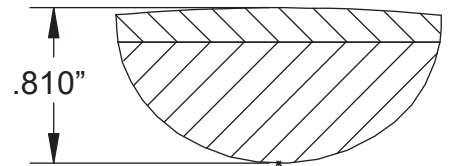

SUSAN TEDESCHI TELECASTER (0116800794)

ADDITIONAL SPECIFICATION DETAIL

FRET SIZE: MEDIUM JUMBO
(FRET DIMENSIONS ARE BEFORE INSTALLATION)

PLEASE NOTE: AS EACH NECK IS SANDED & FINISHED BY HAND, THICKNESS DIMENSIONS MAY VARY SLIGHTLY FROM THOSE SHOWN.

NECK PROFILE: SUSAN TEDESCHI "C"

1ST FRET PROFILE

12TH FRET PROFILE

TUNING MACHINES : P/N 0037429049
OUTER SHAFT DIAMETER .394"

TUNING MACHINE THRU-HOLE
INNER DIAMETER .404"

SADDLE HEIGHT ADJUSTMENT WRENCH:
.050" HEX KEY P/N 0018531049