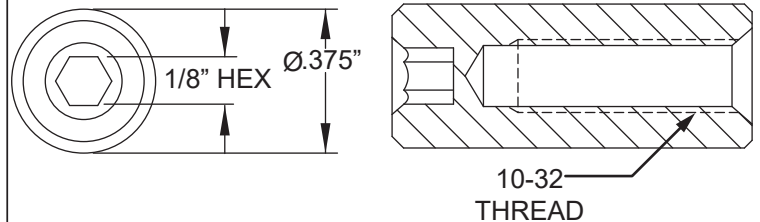

NECK PROFILE: SUSAN TEDESCHI "C"

1ST FRET PROFILE

12TH FRET PROFILE

TUNING MACHINES : P/N 0037429049
OUTER SHAFT DIAMETER .394"

TUNING MACHINE THRU-HOLE
INNER DIAMETER .404"

SADDLE HEIGHT ADJUSTMENT WRENCH:
.050" HEX KEY P/N 0018531049

SADDLE HEIGHT ADJUSTMENT SCREWS:
TALL: P/N 0018027049 SHORT: P/N 0026780049

TRUSS ROD NUT P/N 0994943000
TRUSS ROD ADJUSTMENT WRENCH:
1/8" HEX KEY P/N 0023811049

LOGO: SUSAN TEDESCHI TELECASTER
APPLIED UNDER THE FINISH