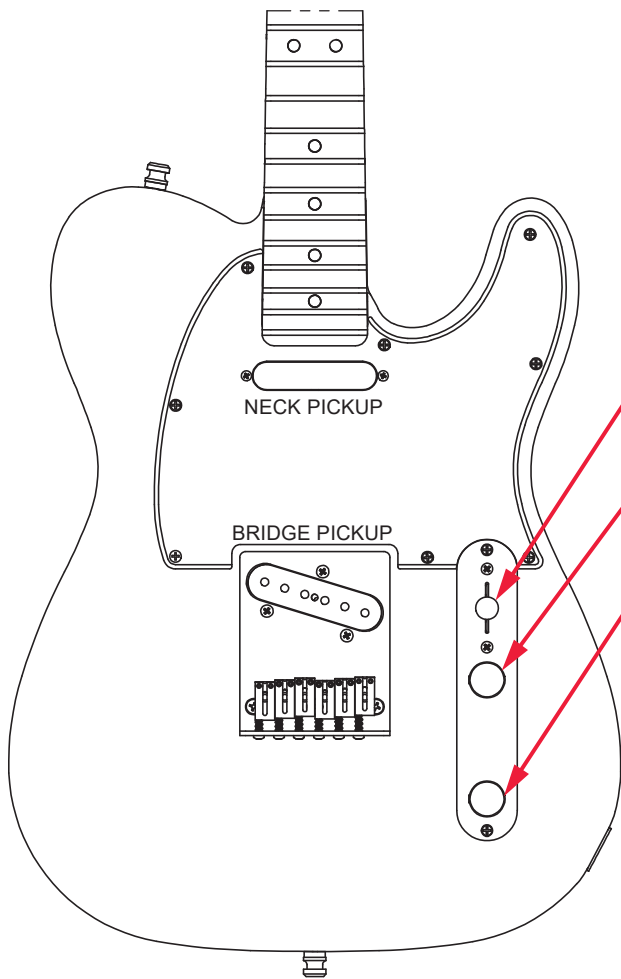

*= NOT PICTURED IN DIAGRAM

SUSAN TEDESCHI TELECASTER (0116800794)

WIRING ASSEMBLY

SUSAN TEDESCHI TELECASTER (0116800794)

SWITCH AND CONTROL FUNCTION

3-WAY SELECTOR POSITION				
NECK PICKUP				
BRIDGE PICKUP				

3-WAY SWITCH

MASTER VOLUME

MASTER TBX TONE

1. Turning the knob counterclockwise from the detent rolls off high frequencies like a traditional tone control.
2. Turning the knob clockwise from the detent adds presence & brightness.