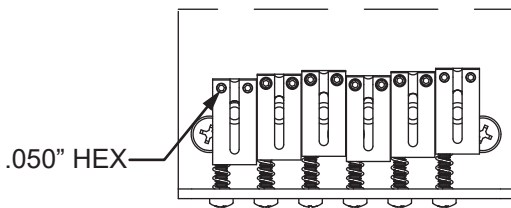

NECK PROFILE: SUSAN TEDESCHI "C"

1ST FRET PROFILE

12TH FRET PROFILE

TUNING MACHINES : P/N 0037429049
OUTER SHAFT DIAMETER .394"

TUNING MACHINE THRU-HOLE
INNER DIAMETER .404"

SADDLE HEIGHT ADJUSTMENT WRENCH:
.050" HEX KEY P/N 0018531049

SADDLE HEIGHT ADJUSTMENT SCREWS:
TALL: P/N 0018027049 SHORT: P/N 0026780049

TRUSS ROD NUT P/N 0994943000
TRUSS ROD ADJUSTMENT WRENCH:
1/8" HEX KEY P/N 0023811049

LOGO: SUSAN TEDESCHI TELECASTER
APPLIED UNDER THE FINISH