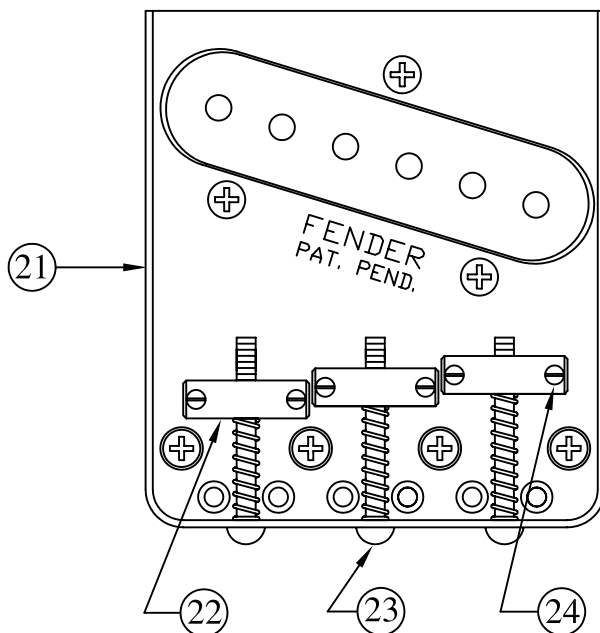

'50s TELECASTER[®], 013-1202

Fender[®]

'50s TELECASTER[®], 013-1202

REF.#	P/N	DESCRIPTION
1	0054160000	Neck, 50's Tele M/N
2	0047912000	Tuning Key, (1) Set
	0053020000	Bushing, Key
	0011357000	Mounting Screw
3	0083675000	Bone Nut
4	0018365000	String Retainer
	0015578000	Mounting Screw
5	0012252000	Truss Rod Adjustment Nut
6	See Chart	Body, 50's Telecaster, Ash
7	0018353000	Neck Mounting Plate
	0015636000	Mounting Screw
8	0012344000	Strap Button
	0015610000	Mounting Screw
9	0051514002	Pickguard, Tele, White
	0015578000	Mounting Screw
10	0053678000	Pickup, Rhythm
	0016295000	Mounting Screw
	0039410000	Tubing, Latex Cut
11	0055216000	Pickup, Lead
	0048631000	Mounting Screw
	0063398000	Tubing, Latex Cut
12	0019064000	Control, 250k (2)
	0016352000	Mounting Hex Nut
	0016436000	Washer, Lock Intl.
13	0018357000	Knob, Knurled Chrome (2)
	0028897001	Screw Set (2)
14	0033134000	Plate, Control
	0015578000	Mounting Screw
15	0053290000	Switch, Lever 3-Position
	0018359000	Knob, Black
	0021417000	Mounting Screw
16	0015552000	Capacitor, .05uF
17	0047329000	Output Jack
	0016352000	Mounting Hex Nut
	0016436000	Washer, Lock Intl.
18	0021452000	Ferrule, Jack
19	0012112000	String Retainer, Ferrule
20	0054163000	Bridge Assy, Tele Vintage
	0016188000	Mounting Screw
21	0054162000	Bridge Plate, Tele Vintage
22	0053688000	Bridge Section, S.S. (3)
23	0015834000	Intonation Screw, NI, (3)
	0018689000	Intonation Spring, 1-3
24	0016105000	Height Adjust Screw, NI, (6)

BODY CHART

P/N	COLOR
0054161503	2 TONE SUNBURST
0054161501	BLONDE.
0054161506	BLACK

'50s TELECASTER[®], 013-1202

WIRING DIAGRAM

BRIDGE ASSEMBLY

Fender[®]

'50s TELECASTER[®], 013-1202

3 WAY SWITCH POSITION			
 3	 2	 1	
			← NECK PICKUP (A)
			← BRIDGE PICKUP (B)
	PICKUP IS ON		INDICATES POSITION OF 3 WAY SWITCH
	PICKUP IS OFF		
A	PICKUP (NECK)		 1
B	PICKUP (BRIDGE)		