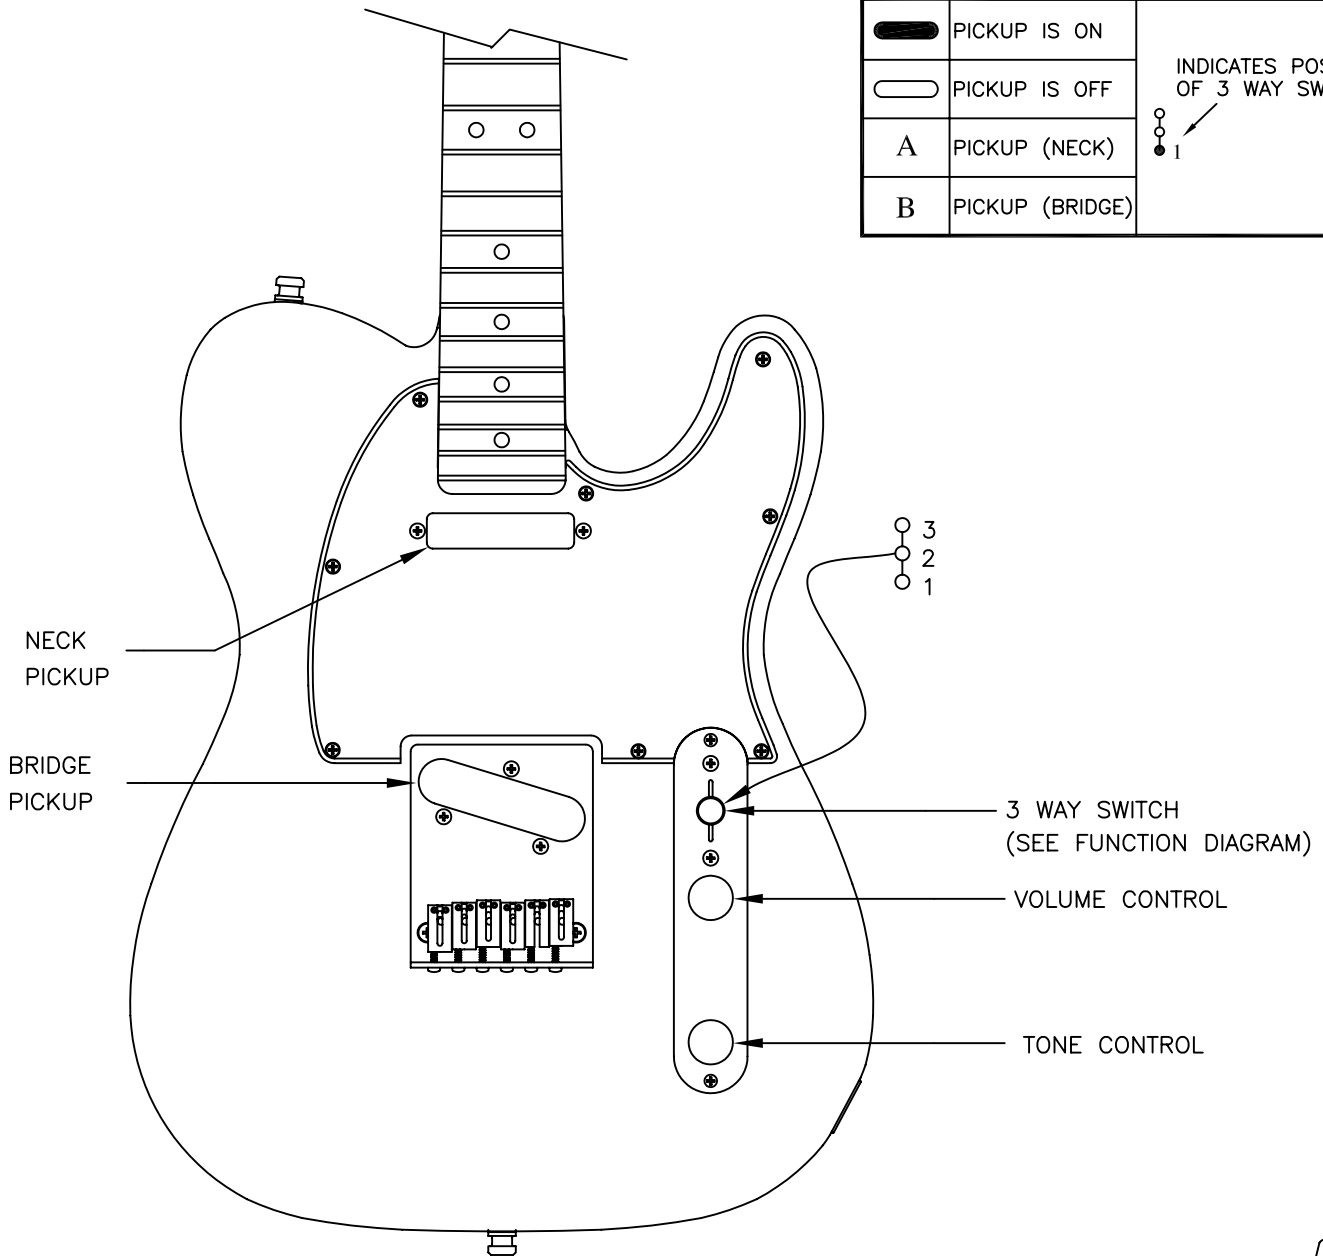

'50s TELECASTER[®], 013-1202

Fender[®]

'50s TELECASTER[®], 013-1202

REF.#	P/N	DESCRIPTION
1	0054160000	Neck, 50's Tele M/N
2	0047912000	Tuning Key, (1) Set
	0053020000	Bushing, Key
	0011357000	Mounting Screw
3	0083675000	Bone Nut
4	0018365000	String Retainer
	0015578000	Mounting Screw
5	0012252000	Truss Rod Adjustment Nut
6	See Chart	Body, 50's Telecaster, Ash
7	0018353000	Neck Mounting Plate
	0015636000	Mounting Screw
8	0012344000	Strap Button
	0015610000	Mounting Screw
9	0051514002	Pickguard, Tele, White
	0015578000	Mounting Screw
10	0053678000	Pickup, Rhythm
	0016295000	Mounting Screw
	0039410000	Tubing, Latex Cut
11	0055216000	Pickup, Lead
	0048631000	Mounting Screw
	0063398000	Tubing, Latex Cut
12	0019064000	Control, 250k (2)
	0016352000	Mounting Hex Nut
	0016436000	Washer, Lock Intl.
13	0018357000	Knob, Knurled Chrome (2)
	0028897001	Screw Set (2)
14	0033134000	Plate, Control
	0015578000	Mounting Screw
15	0053290000	Switch, Lever 3-Position
	0018359000	Knob, Black
	0021417000	Mounting Screw
16	0015552000	Capacitor, .05uF
17	0047329000	Output Jack
	0016352000	Mounting Hex Nut
	0016436000	Washer, Lock Intl.
18	0021452000	Ferrule, Jack
19	0012112000	String Retainer, Ferrule
20	0054163000	Bridge Assy, Tele Vintage
	0016188000	Mounting Screw
21	0054162000	Bridge Plate, Tele Vintage
22	0053688000	Bridge Section, S.S. (3)
23	0015834000	Intonation Screw, NI, (3)
	0018689000	Intonation Spring, 1-3
24	0016105000	Height Adjust Screw, NI, (6)

BODY CHART

P/N	COLOR
0054161503	2 TONE SUNBURST
0054161501	BLONDE.
0054161506	BLACK

'50s TELECASTER[®], 013-1202

WIRING DIAGRAM

BRIDGE ASSEMBLY

Fender[®]

'50s TELECASTER[®], 013-1202

3 WAY SWITCH POSITION			
 3	 2	 1	
			← NECK PICKUP (A)
			← BRIDGE PICKUP (B)
	PICKUP IS ON		INDICATES POSITION OF 3 WAY SWITCH
	PICKUP IS OFF		
A	PICKUP (NECK)		 1
B	PICKUP (BRIDGE)		