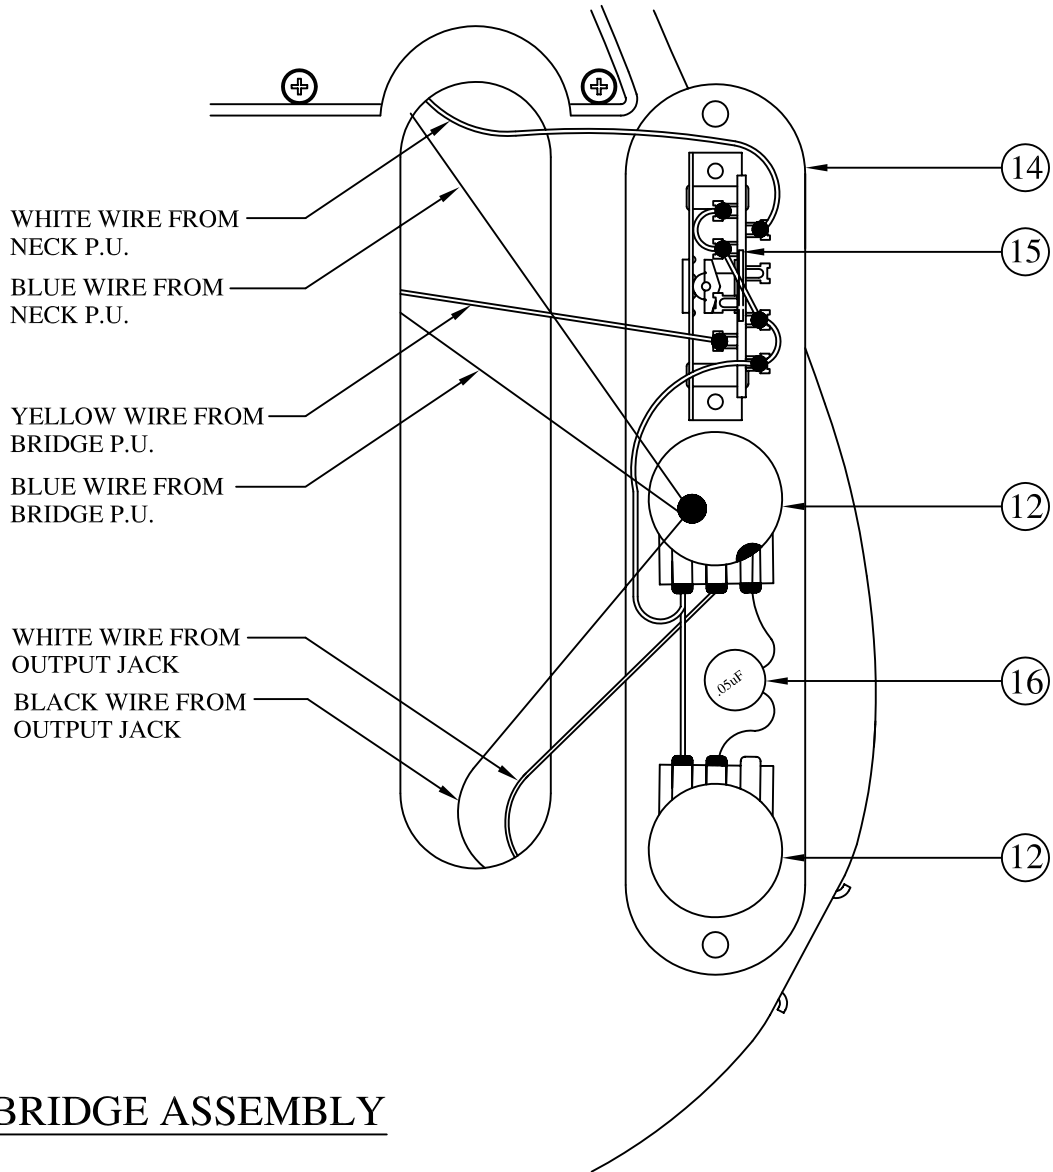

'50s TELECASTER[®], 013-1202

Fender[®]

'50s TELECASTER[®], 013-1202

REF.#	P/N	DESCRIPTION
1	0054160000	Neck, 50's Tele M/N
2	0047912000	Tuning Key, (1) Set
	0053020000	Bushing, Key
	0011357000	Mounting Screw
3	0083675000	Bone Nut
4	0018365000	String Retainer
	0015578000	Mounting Screw
5	0012252000	Truss Rod Adjustment Nut
6	See Chart	Body, 50's Telecaster, Ash
7	0018353000	Neck Mounting Plate
	0015636000	Mounting Screw
8	0012344000	Strap Button
	0015610000	Mounting Screw
9	0051514002	Pickguard, Tele, White
	0015578000	Mounting Screw
10	0053678000	Pickup, Rhythm
	0016295000	Mounting Screw
	0039410000	Tubing, Latex Cut
11	0055216000	Pickup, Lead
	0048631000	Mounting Screw
	0063398000	Tubing, Latex Cut
12	0019064000	Control, 250k (2)
	0016352000	Mounting Hex Nut
	0016436000	Washer, Lock Intl.
13	0018357000	Knob, Knurled Chrome (2)
	0028897001	Screw Set (2)
14	0033134000	Plate, Control
	0015578000	Mounting Screw
15	0053290000	Switch, Lever 3-Position
	0018359000	Knob, Black
	0021417000	Mounting Screw
16	0015552000	Capacitor, .05uF
17	0047329000	Output Jack
	0016352000	Mounting Hex Nut
	0016436000	Washer, Lock Intl.
18	0021452000	Ferrule, Jack
19	0012112000	String Retainer, Ferrule
20	0054163000	Bridge Assy, Tele Vintage
	0016188000	Mounting Screw
21	0054162000	Bridge Plate, Tele Vintage
22	0053688000	Bridge Section, S.S. (3)
23	0015834000	Intonation Screw, NI, (3)
	0018689000	Intonation Spring, 1-3
24	0016105000	Height Adjust Screw, NI, (6)

BODY CHART

P/N	COLOR
0054161503	2 TONE SUNBURST
0054161501	BLONDE.
0054161506	BLACK

'50s TELECASTER[®], 013-1202

WIRING DIAGRAM

BRIDGE ASSEMBLY

Fender[®]

'50s TELECASTER[®], 013-1202

3 WAY SWITCH POSITION			
 3	 2	 1	
			← NECK PICKUP (A)
			← BRIDGE PICKUP (B)
	PICKUP IS ON		INDICATES POSITION OF 3 WAY SWITCH
	PICKUP IS OFF		
A	PICKUP (NECK)		 1
B	PICKUP (BRIDGE)		