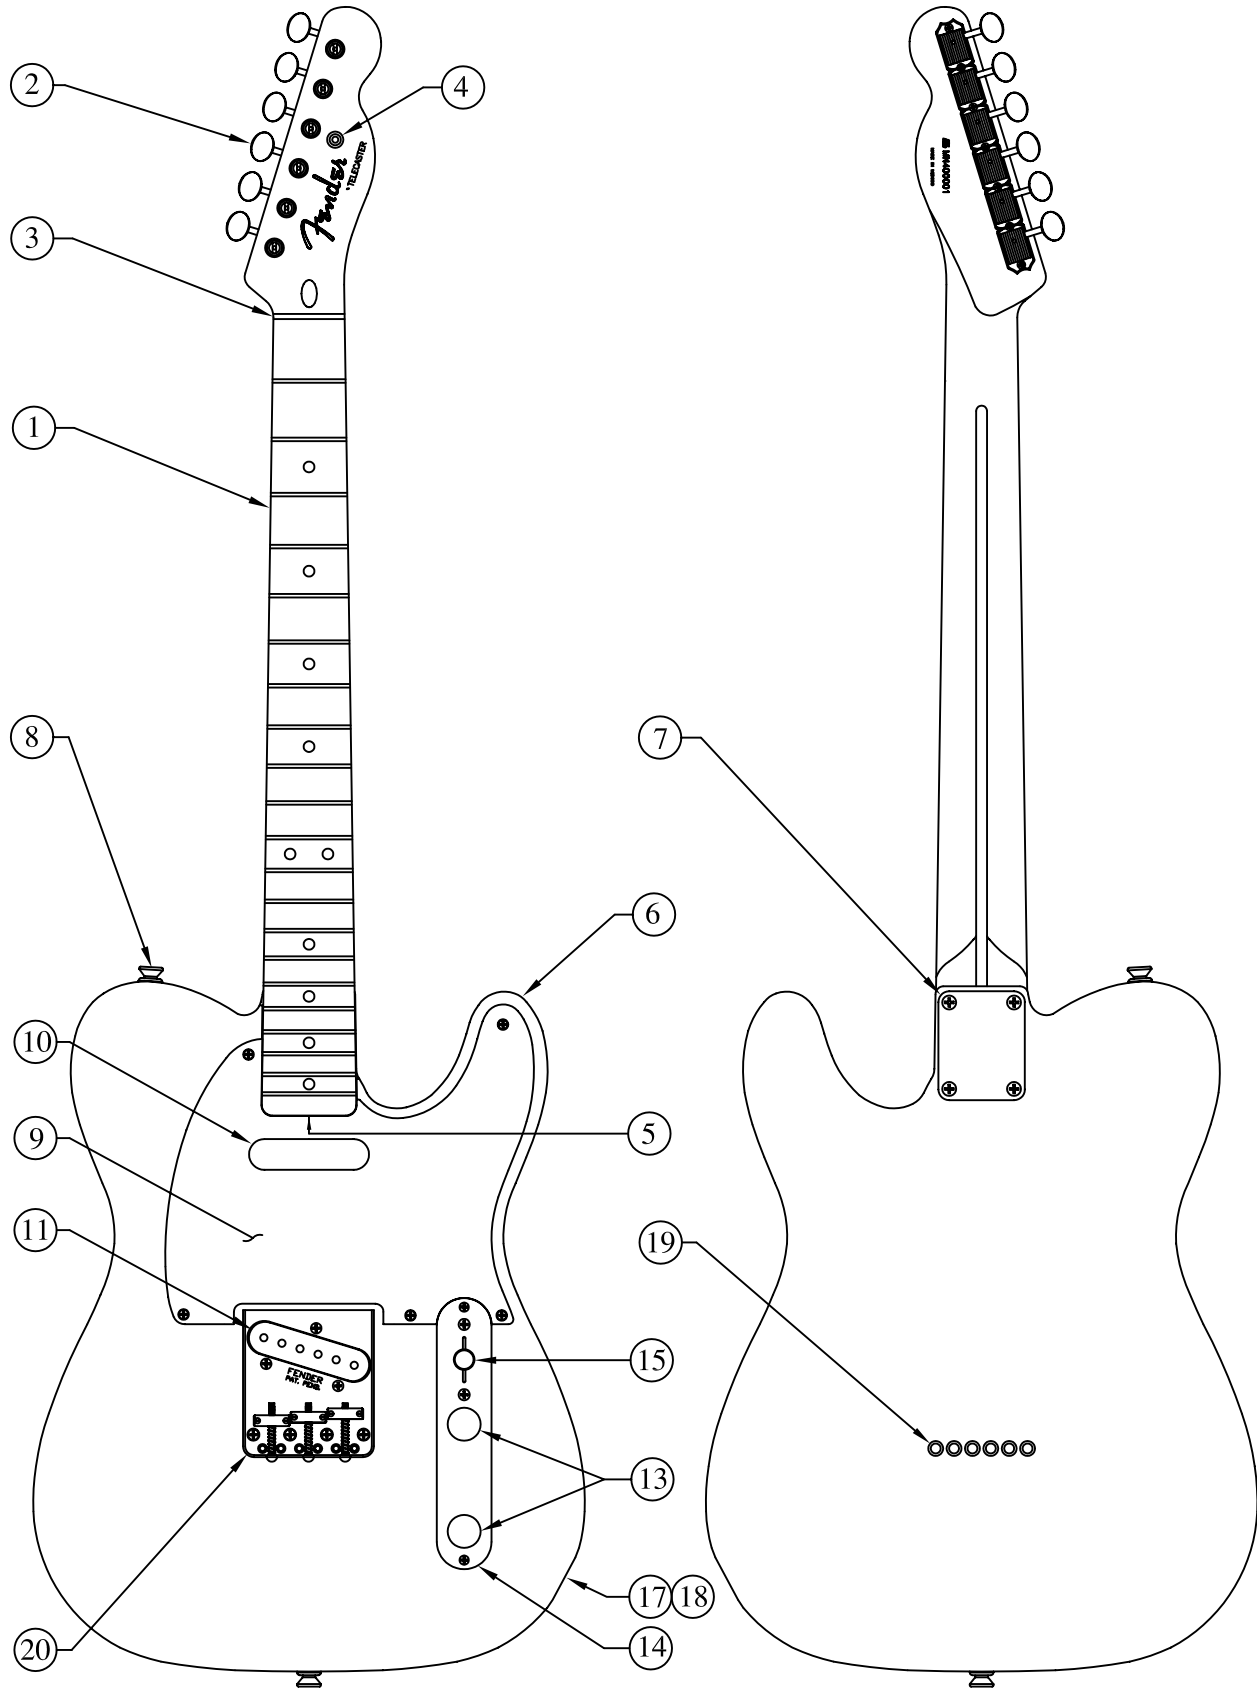

'50s TELECASTER[®], 013-1202

Fender[®]

'50s TELECASTER[®], 013-1202

REF.#	P/N	DESCRIPTION
1	0054160000	Neck, 50's Tele M/N
2	0047912000	Tuning Key, (1) Set
	0053020000	Bushing, Key
	0011357000	Mounting Screw
3	0083675000	Bone Nut
4	0018365000	String Retainer
	0015578000	Mounting Screw
5	0012252000	Truss Rod Adjustment Nut
6	See Chart	Body, 50's Telecaster, Ash
7	0018353000	Neck Mounting Plate
	0015636000	Mounting Screw
8	0012344000	Strap Button
	0015610000	Mounting Screw
9	0051514002	Pickguard, Tele, White
	0015578000	Mounting Screw
10	0053678000	Pickup, Rhythm
	0016295000	Mounting Screw
	0039410000	Tubing, Latex Cut
11	0055216000	Pickup, Lead
	0048631000	Mounting Screw
	0063398000	Tubing, Latex Cut
12	0019064000	Control, 250k (2)
	0016352000	Mounting Hex Nut
	0016436000	Washer, Lock Intl.
13	0018357000	Knob, Knurled Chrome (2)
	0028897001	Screw Set (2)
14	0033134000	Plate, Control
	0015578000	Mounting Screw
15	0053290000	Switch, Lever 3-Position
	0018359000	Knob, Black
	0021417000	Mounting Screw
16	0015552000	Capacitor, .05uF
17	0047329000	Output Jack
	0016352000	Mounting Hex Nut
	0016436000	Washer, Lock Intl.
18	0021452000	Ferrule, Jack
19	0012112000	String Retainer, Ferrule
20	0054163000	Bridge Assy, Tele Vintage
	0016188000	Mounting Screw
21	0054162000	Bridge Plate, Tele Vintage
22	0053688000	Bridge Section, S.S. (3)
23	0015834000	Intonation Screw, NI, (3)
	0018689000	Intonation Spring, 1-3
24	0016105000	Height Adjust Screw, NI, (6)

BODY CHART

P/N	COLOR
0054161503	2 TONE SUNBURST
0054161501	BLONDE.
0054161506	BLACK

'50s TELECASTER[®], 013-1202

WIRING DIAGRAM

BRIDGE ASSEMBLY

Fender[®]

'50s TELECASTER[®], 013-1202

3 WAY SWITCH POSITION			
 3	 2	 1	
			← NECK PICKUP (A)
			← BRIDGE PICKUP (B)
	PICKUP IS ON		INDICATES POSITION OF 3 WAY SWITCH
	PICKUP IS OFF		
A	PICKUP (NECK)		 1
B	PICKUP (BRIDGE)		