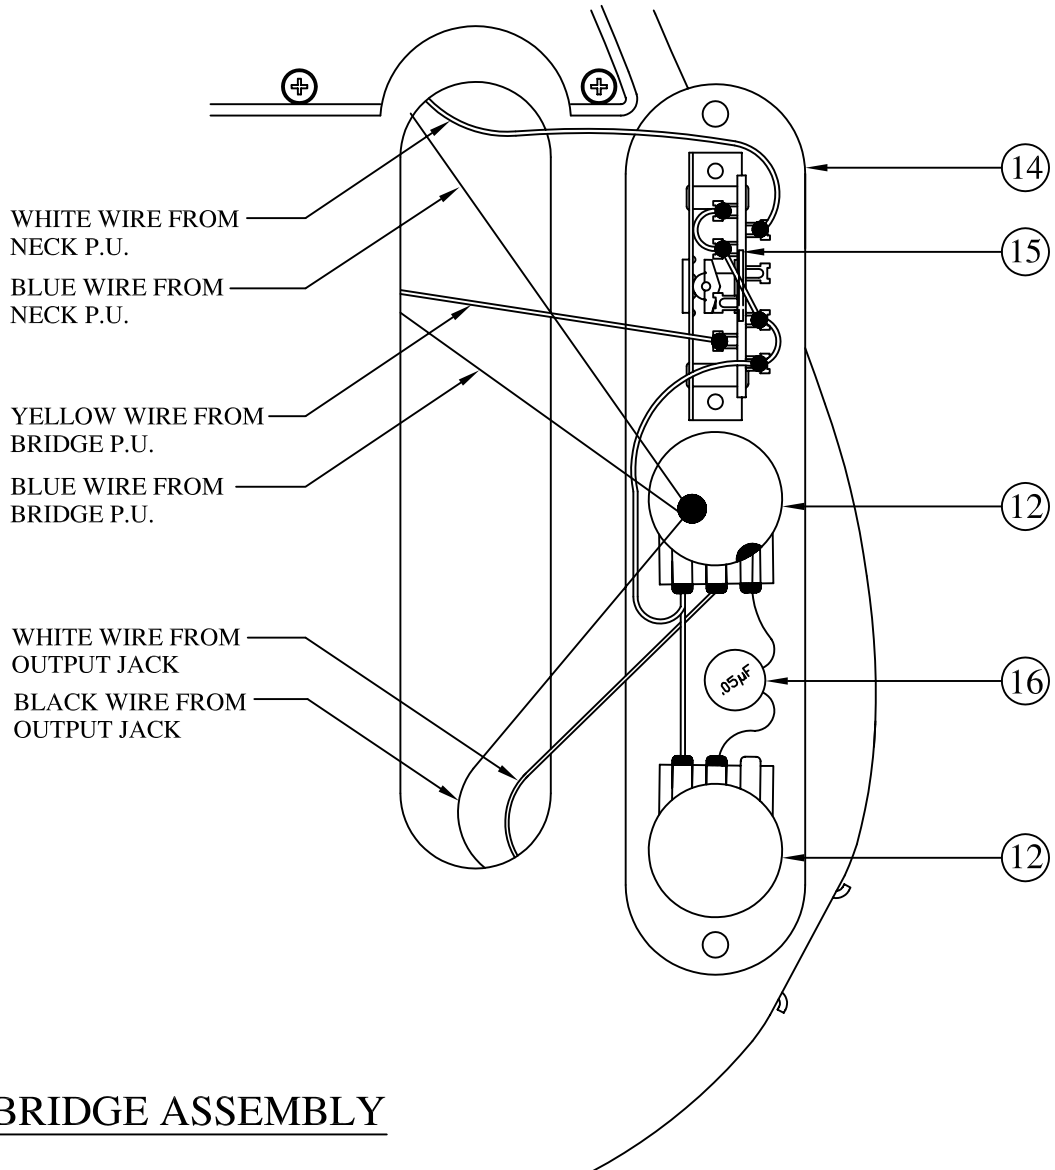

'60s TELECASTER[®], 013-1600

Fender[®]

'60s TELECASTER[®], 013-1600

REF.#	P/N	DESCRIPTION
1	0058381000	Neck, 60's Tele R/W
2	0047912000	Tuning Key, (1) Set
	0053020000	Bushing, Key
	0011357000	Mounting Screw
3	0083675000	String Nut, Melamine Formaldehyde
4	0010389000	String Retainer
	0020423000	Spacer
	0011358000	Mounting Screw
5	0012252000	Truss Rod Adjustment Nut
6	See Chart	Body, 60's Telecaster, Adler
7	0018353000	Neck Mounting Plate
	0015636000	Mounting Screw
8	0012344000	Strap Button
	0015610000	Mounting Screw
9	0056077002	Pickguard, 62 Custom Tele, MG/B/MG
	0015578000	Mounting Screw
10	0053678000	Pickup Assy, Mex Vint Tele, Neck
	0016295000	Mounting Screw
	0039410000	Tubing, Latex Cut
11	0053676000	Pickup Assy, Mex Vint Tele, Bridge
	0015800000	Mounting Screw
	0063398000	Tubing, Latex Cut
12	0019064000	Control, 250k (2)
	0016352000	Mounting Hex Nut
	0016436000	Washer, Lock Intl.
13	0013359000	Knob, Knurled Chrome (2)
	0028897001	Screw Set (2)
14	0033134060	Plate, Control
	0015578000	Mounting Screw
15	0053290000	Switch, Lever 3-Position
	0019448000	Knob, Black
	0021417000	Mounting Screw
16	0015552000	Capacitor, .05 μ F
17	0047329000	Output Jack
	0016352000	Mounting Hex Nut
	0016436000	Washer, Lock Intl.
18	0021452000	Ferrule, Jack
19	0012112000	String Retainer, Ferrule
20	0058384000	Bridge Assy, Mex 60's Tele
	0016188000	Mounting Screw
21	0054162000	Bridge Plate, Tele Vintage
22	0056038000	Bridge Section. (3)
23	0015834000	Intonation Screw, NI, (3)
	0018689000	Intonation Spring, 1-3
24	0016105000	Height Adjust Screw, NI, (6)

BODY CHART

P/N	COLOR
0058380505	Olympic White
0058380506	Black
0058380509	Candy Apply Red

'60s TELECASTER[®], 013-1600

WIRING DIAGRAM

BRIDGE ASSEMBLY

Fender[®]

'60s TELECASTER[®], 013-1600

3 WAY SWITCH POSITION			
			← NECK PICKUP (A)
			← BRIDGE PICKUP (B)
	PICKUP IS ON		INDICATES POSITION OF 3 WAY SWITCH
	PICKUP IS OFF		
A	PICKUP (NECK)		
B	PICKUP (BRIDGE)		