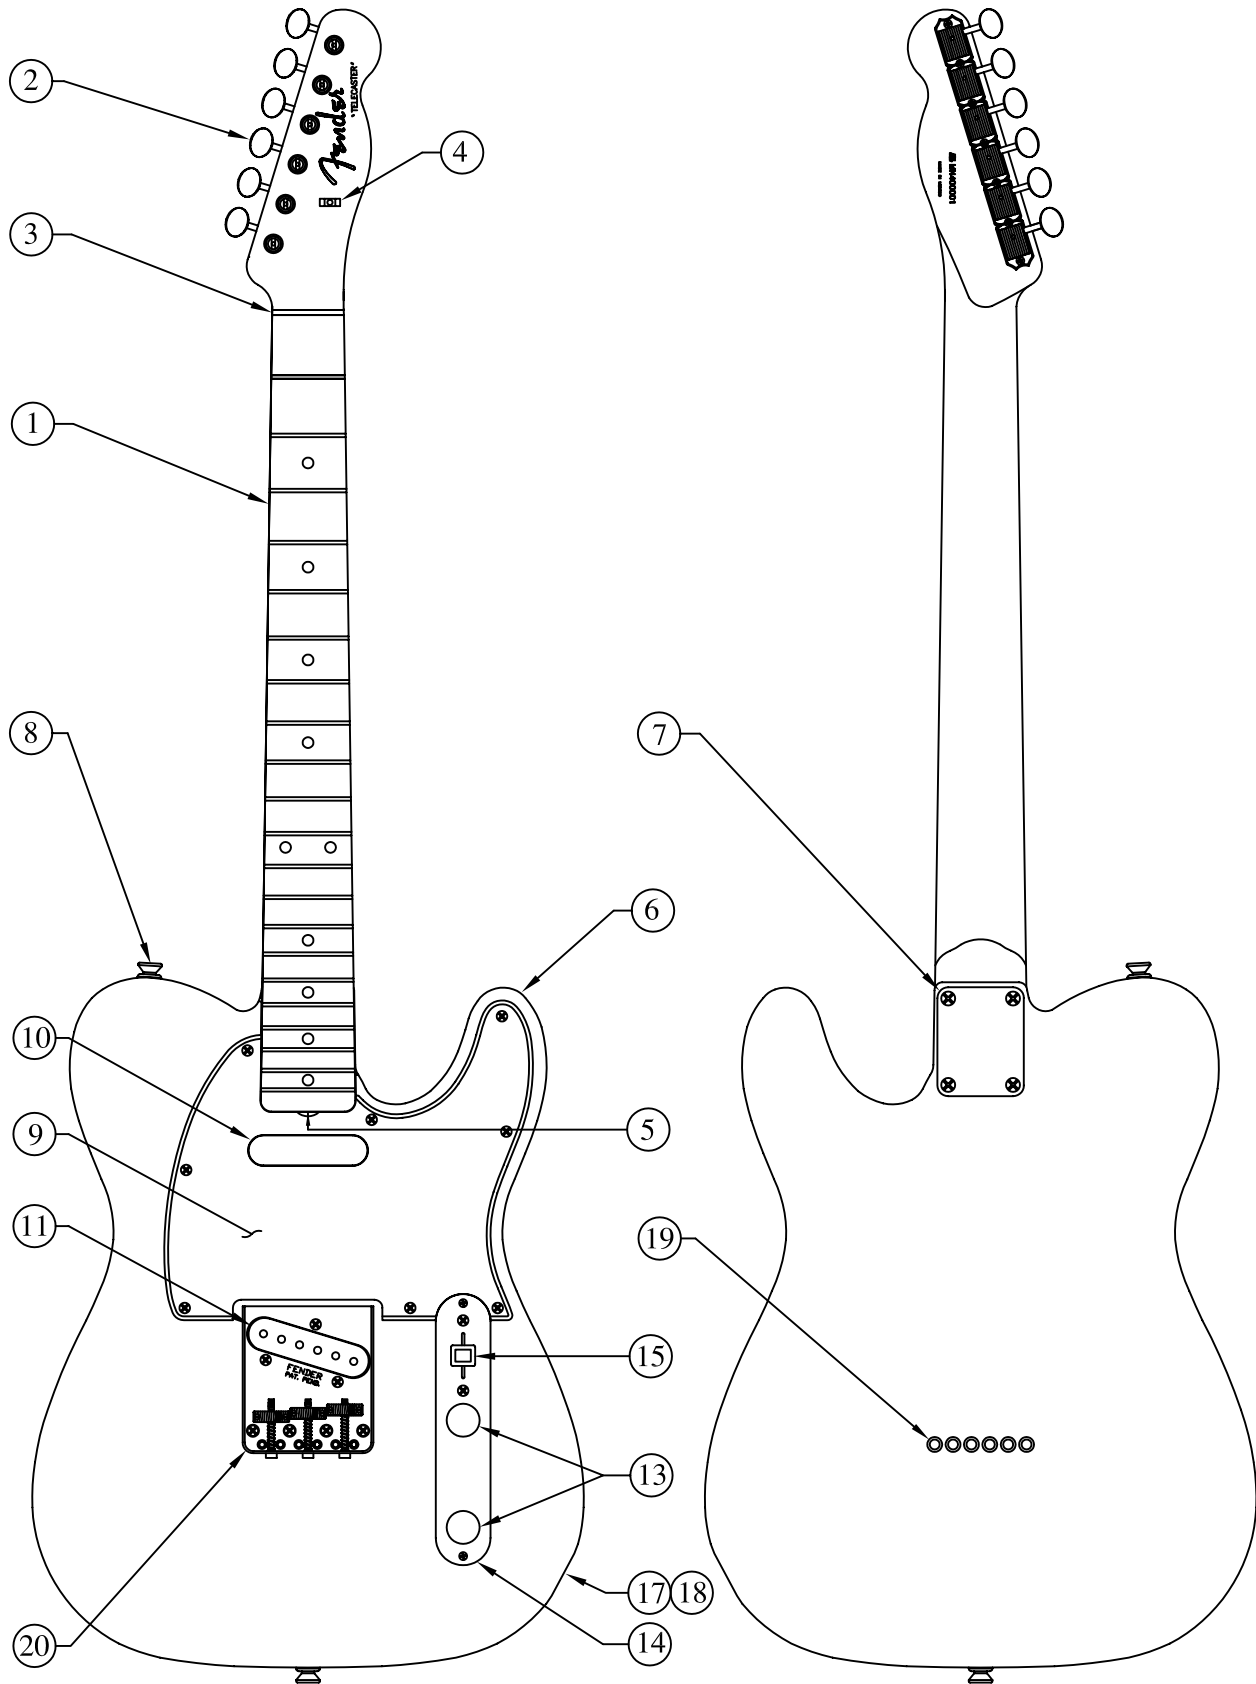

'60s TELECASTER[®], 013-1600

Fender[®]

'60s TELECASTER[®], 013-1600

REF.#	P/N	DESCRIPTION
1	0058381000	Neck, 60's Tele R/W
2	0047912000	Tuning Key, (1) Set
	0053020000	Bushing, Key
	0011357000	Mounting Screw
3	0083675000	String Nut, Melamine Formaldehyde
4	0010389000	String Retainer
	0020423000	Spacer
	0011358000	Mounting Screw
5	0012252000	Truss Rod Adjustment Nut
6	See Chart	Body, 60's Telecaster, Adler
7	0018353000	Neck Mounting Plate
	0015636000	Mounting Screw
8	0012344000	Strap Button
	0015610000	Mounting Screw
9	0056077002	Pickguard, 62 Custom Tele, MG/B/MG
	0015578000	Mounting Screw
10	0053678000	Pickup Assy, Mex Vint Tele, Neck
	0016295000	Mounting Screw
	0039410000	Tubing, Latex Cut
11	0053676000	Pickup Assy, Mex Vint Tele, Bridge
	0015800000	Mounting Screw
	0063398000	Tubing, Latex Cut
12	0019064000	Control, 250k (2)
	0016352000	Mounting Hex Nut
	0016436000	Washer, Lock Intl.
13	0013359000	Knob, Knurled Chrome (2)
	0028897001	Screw Set (2)
14	0033134060	Plate, Control
	0015578000	Mounting Screw
15	0053290000	Switch, Lever 3-Position
	0019448000	Knob, Black
	0021417000	Mounting Screw
16	0015552000	Capacitor, .05 μ F
17	0047329000	Output Jack
	0016352000	Mounting Hex Nut
	0016436000	Washer, Lock Intl.
18	0021452000	Ferrule, Jack
19	0012112000	String Retainer, Ferrule
20	0058384000	Bridge Assy, Mex 60's Tele
	0016188000	Mounting Screw
21	0054162000	Bridge Plate, Tele Vintage
22	0056038000	Bridge Section. (3)
23	0015834000	Intonation Screw, NI, (3)
	0018689000	Intonation Spring, 1-3
24	0016105000	Height Adjust Screw, NI, (6)

BODY CHART

P/N	COLOR
0058380505	Olympic White
0058380506	Black
0058380509	Candy Apply Red

'60s TELECASTER[®], 013-1600

WIRING DIAGRAM

BRIDGE ASSEMBLY

Fender[®]

'60s TELECASTER[®], 013-1600

3 WAY SWITCH POSITION			
			← NECK PICKUP (A)
			← BRIDGE PICKUP (B)
	PICKUP IS ON		INDICATES POSITION OF 3 WAY SWITCH
	PICKUP IS OFF		
A	PICKUP (NECK)		
B	PICKUP (BRIDGE)		