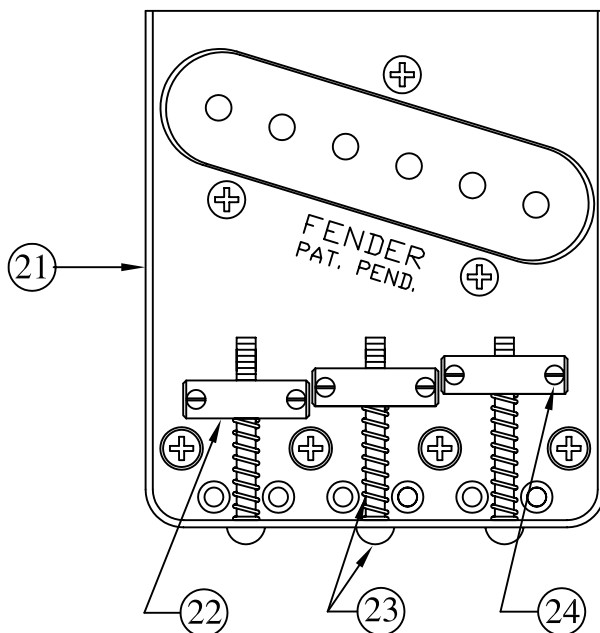

'60s TELECASTER[®], 013-1600

Fender[®]

'60s TELECASTER[®], 013-1600

REF.#	P/N	DESCRIPTION
1	0058381000	Neck, 60's Tele R/W
2	0047912000	Tuning Key, (1) Set
	0053020000	Bushing, Key
	0011357000	Mounting Screw
3	0083675000	String Nut, Melamine Formaldehyde
4	0010389000	String Retainer
	0020423000	Spacer
	0011358000	Mounting Screw
5	0012252000	Truss Rod Adjustment Nut
6	See Chart	Body, 60's Telecaster, Adler
7	0018353000	Neck Mounting Plate
	0015636000	Mounting Screw
8	0012344000	Strap Button
	0015610000	Mounting Screw
9	0056077002	Pickguard, 62 Custom Tele, MG/B/MG
	0015578000	Mounting Screw
10	0053678000	Pickup Assy, Mex Vint Tele, Neck
	0016295000	Mounting Screw
	0039410000	Tubing, Latex Cut
11	0053676000	Pickup Assy, Mex Vint Tele, Bridge
	0015800000	Mounting Screw
	0063398000	Tubing, Latex Cut
12	0019064000	Control, 250k (2)
	0016352000	Mounting Hex Nut
	0016436000	Washer, Lock Intl.
13	0013359000	Knob, Knurled Chrome (2)
	0028897001	Screw Set (2)
14	0033134060	Plate, Control
	0015578000	Mounting Screw
15	0053290000	Switch, Lever 3-Position
	0019448000	Knob, Black
	0021417000	Mounting Screw
16	0015552000	Capacitor, .05 μ F
17	0047329000	Output Jack
	0016352000	Mounting Hex Nut
	0016436000	Washer, Lock Intl.
18	0021452000	Ferrule, Jack
19	0012112000	String Retainer, Ferrule
20	0058384000	Bridge Assy, Mex 60's Tele
	0016188000	Mounting Screw
21	0054162000	Bridge Plate, Tele Vintage
22	0056038000	Bridge Section. (3)
23	0015834000	Intonation Screw, NI, (3)
	0018689000	Intonation Spring, 1-3
24	0016105000	Height Adjust Screw, NI, (6)

BODY CHART

P/N	COLOR
0058380505	Olympic White
0058380506	Black
0058380509	Candy Apply Red

'60s TELECASTER[®], 013-1600

WIRING DIAGRAM

BRIDGE ASSEMBLY

Fender[®]

'60s TELECASTER[®], 013-1600

3 WAY SWITCH POSITION			
			← NECK PICKUP (A)
			← BRIDGE PICKUP (B)
	PICKUP IS ON		INDICATES POSITION OF 3 WAY SWITCH
	PICKUP IS OFF		
A	PICKUP (NECK)		
B	PICKUP (BRIDGE)		