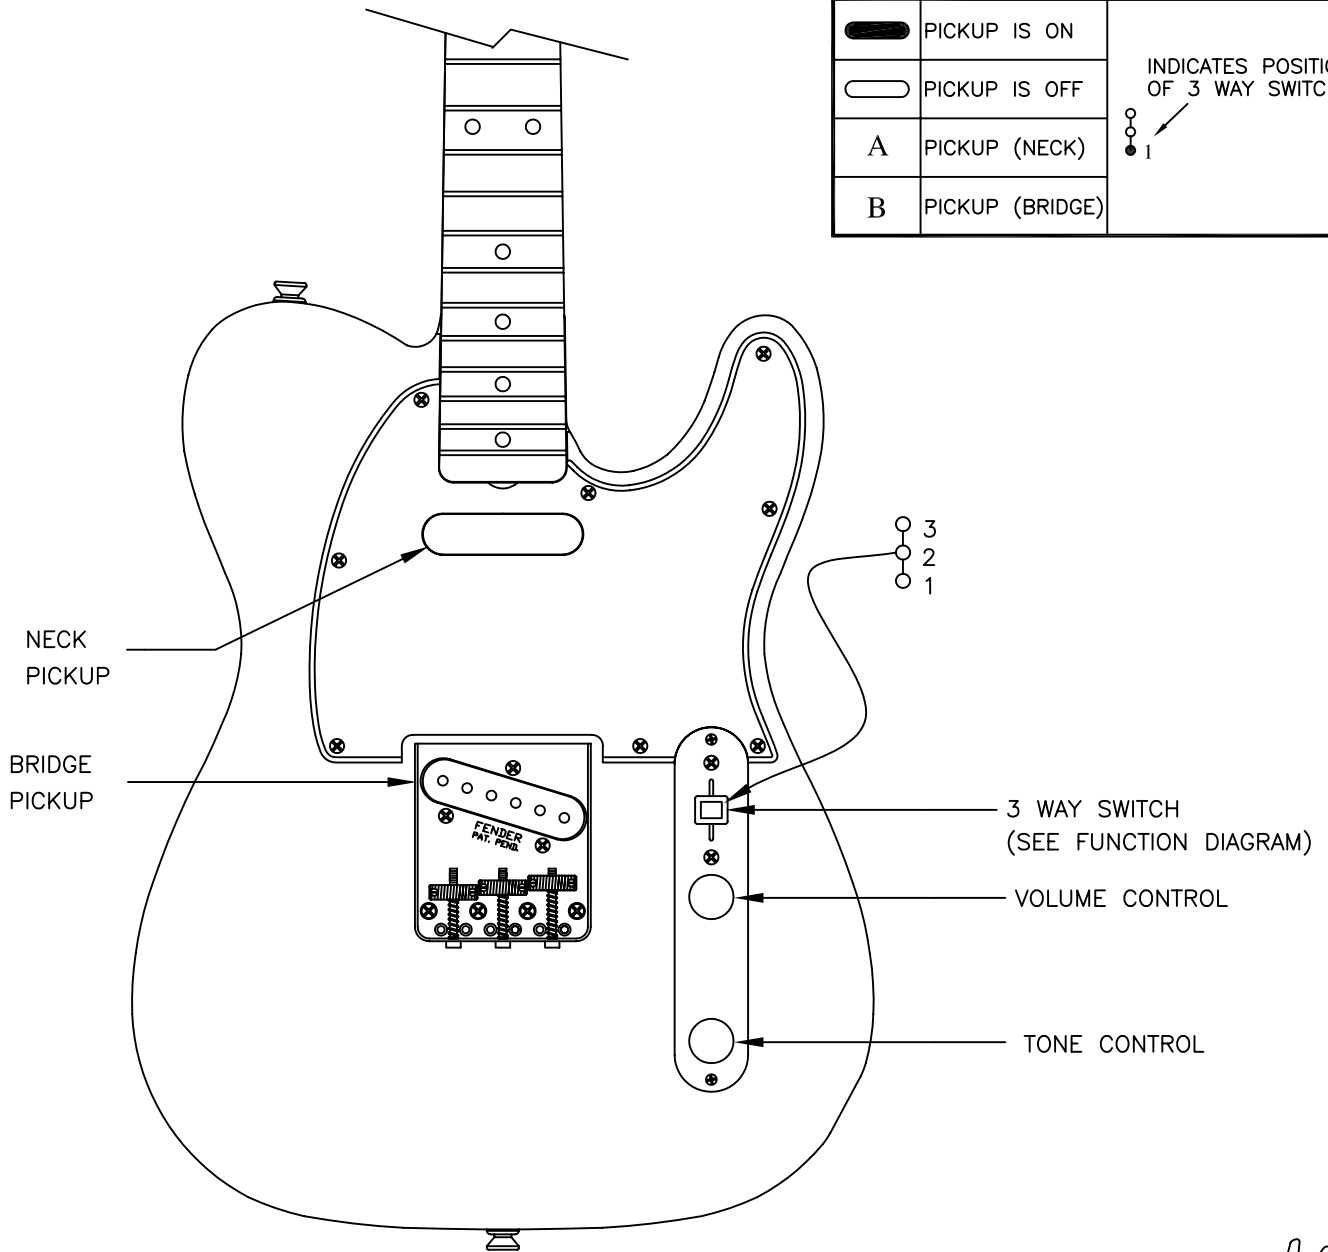

'60s TELECASTER[®], 013-1600

Fender[®]

'60s TELECASTER[®], 013-1600

REF.#	P/N	DESCRIPTION
1	0058381000	Neck, 60's Tele R/W
2	0047912000	Tuning Key, (1) Set
	0053020000	Bushing, Key
	0011357000	Mounting Screw
3	0083675000	String Nut, Melamine Formaldehyde
4	0010389000	String Retainer
	0020423000	Spacer
	0011358000	Mounting Screw
5	0012252000	Truss Rod Adjustment Nut
6	See Chart	Body, 60's Telecaster, Adler
7	0018353000	Neck Mounting Plate
	0015636000	Mounting Screw
8	0012344000	Strap Button
	0015610000	Mounting Screw
9	0056077002	Pickguard, 62 Custom Tele, MG/B/MG
	0015578000	Mounting Screw
10	0053678000	Pickup Assy, Mex Vint Tele, Neck
	0016295000	Mounting Screw
	0039410000	Tubing, Latex Cut
11	0053676000	Pickup Assy, Mex Vint Tele, Bridge
	0015800000	Mounting Screw
	0063398000	Tubing, Latex Cut
12	0019064000	Control, 250k (2)
	0016352000	Mounting Hex Nut
	0016436000	Washer, Lock Intl.
13	0013359000	Knob, Knurled Chrome (2)
	0028897001	Screw Set (2)
14	0033134060	Plate, Control
	0015578000	Mounting Screw
15	0053290000	Switch, Lever 3-Position
	0019448000	Knob, Black
	0021417000	Mounting Screw
16	0015552000	Capacitor, .05 μ F
17	0047329000	Output Jack
	0016352000	Mounting Hex Nut
	0016436000	Washer, Lock Intl.
18	0021452000	Ferrule, Jack
19	0012112000	String Retainer, Ferrule
20	0058384000	Bridge Assy, Mex 60's Tele
	0016188000	Mounting Screw
21	0054162000	Bridge Plate, Tele Vintage
22	0056038000	Bridge Section. (3)
23	0015834000	Intonation Screw, NI, (3)
	0018689000	Intonation Spring, 1-3
24	0016105000	Height Adjust Screw, NI, (6)

BODY CHART

P/N	COLOR
0058380505	Olympic White
0058380506	Black
0058380509	Candy Apply Red

'60s TELECASTER[®], 013-1600

WIRING DIAGRAM

BRIDGE ASSEMBLY

Fender[®]

'60s TELECASTER[®], 013-1600

3 WAY SWITCH POSITION			
			← NECK PICKUP (A)
			← BRIDGE PICKUP (B)
	PICKUP IS ON		INDICATES POSITION OF 3 WAY SWITCH
	PICKUP IS OFF		
A	PICKUP (NECK)		
B	PICKUP (BRIDGE)		