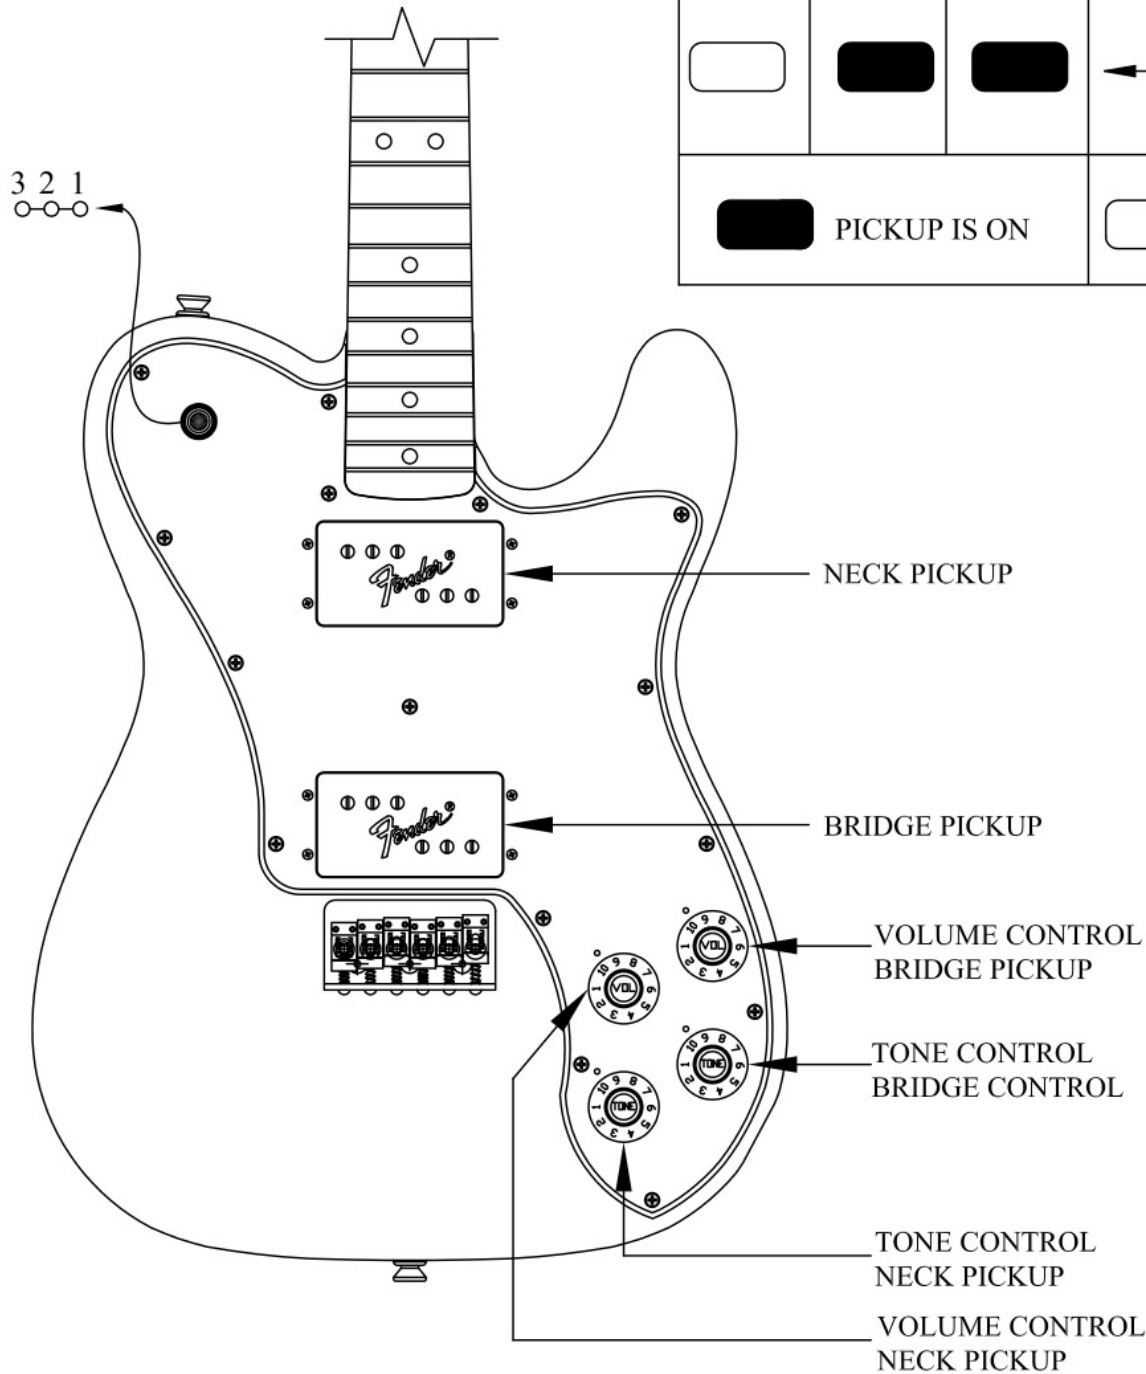

'72 TELECASTER® DELUXE, 013-7702

Fender®

'72 TELECASTER® DELUXE, 013-7702

SWITCH & CONTROL FUNCTION

3 WAY SWITCH POSITION			
3 ●—○—○	2 ○—●—○	1 ○—○—●	← 3 WAY SWITCH POSITION
■	■	□	← NECK PICKUP
□	■	■	← BRIDGE PICKUP
■ PICKUP IS ON		□ PICKUP IS OFF	

BODY CHART

P/N	COLOR
0064309700	3 COLOR SUNBURST
0064308706	BLACK
0064309792	WALNUT