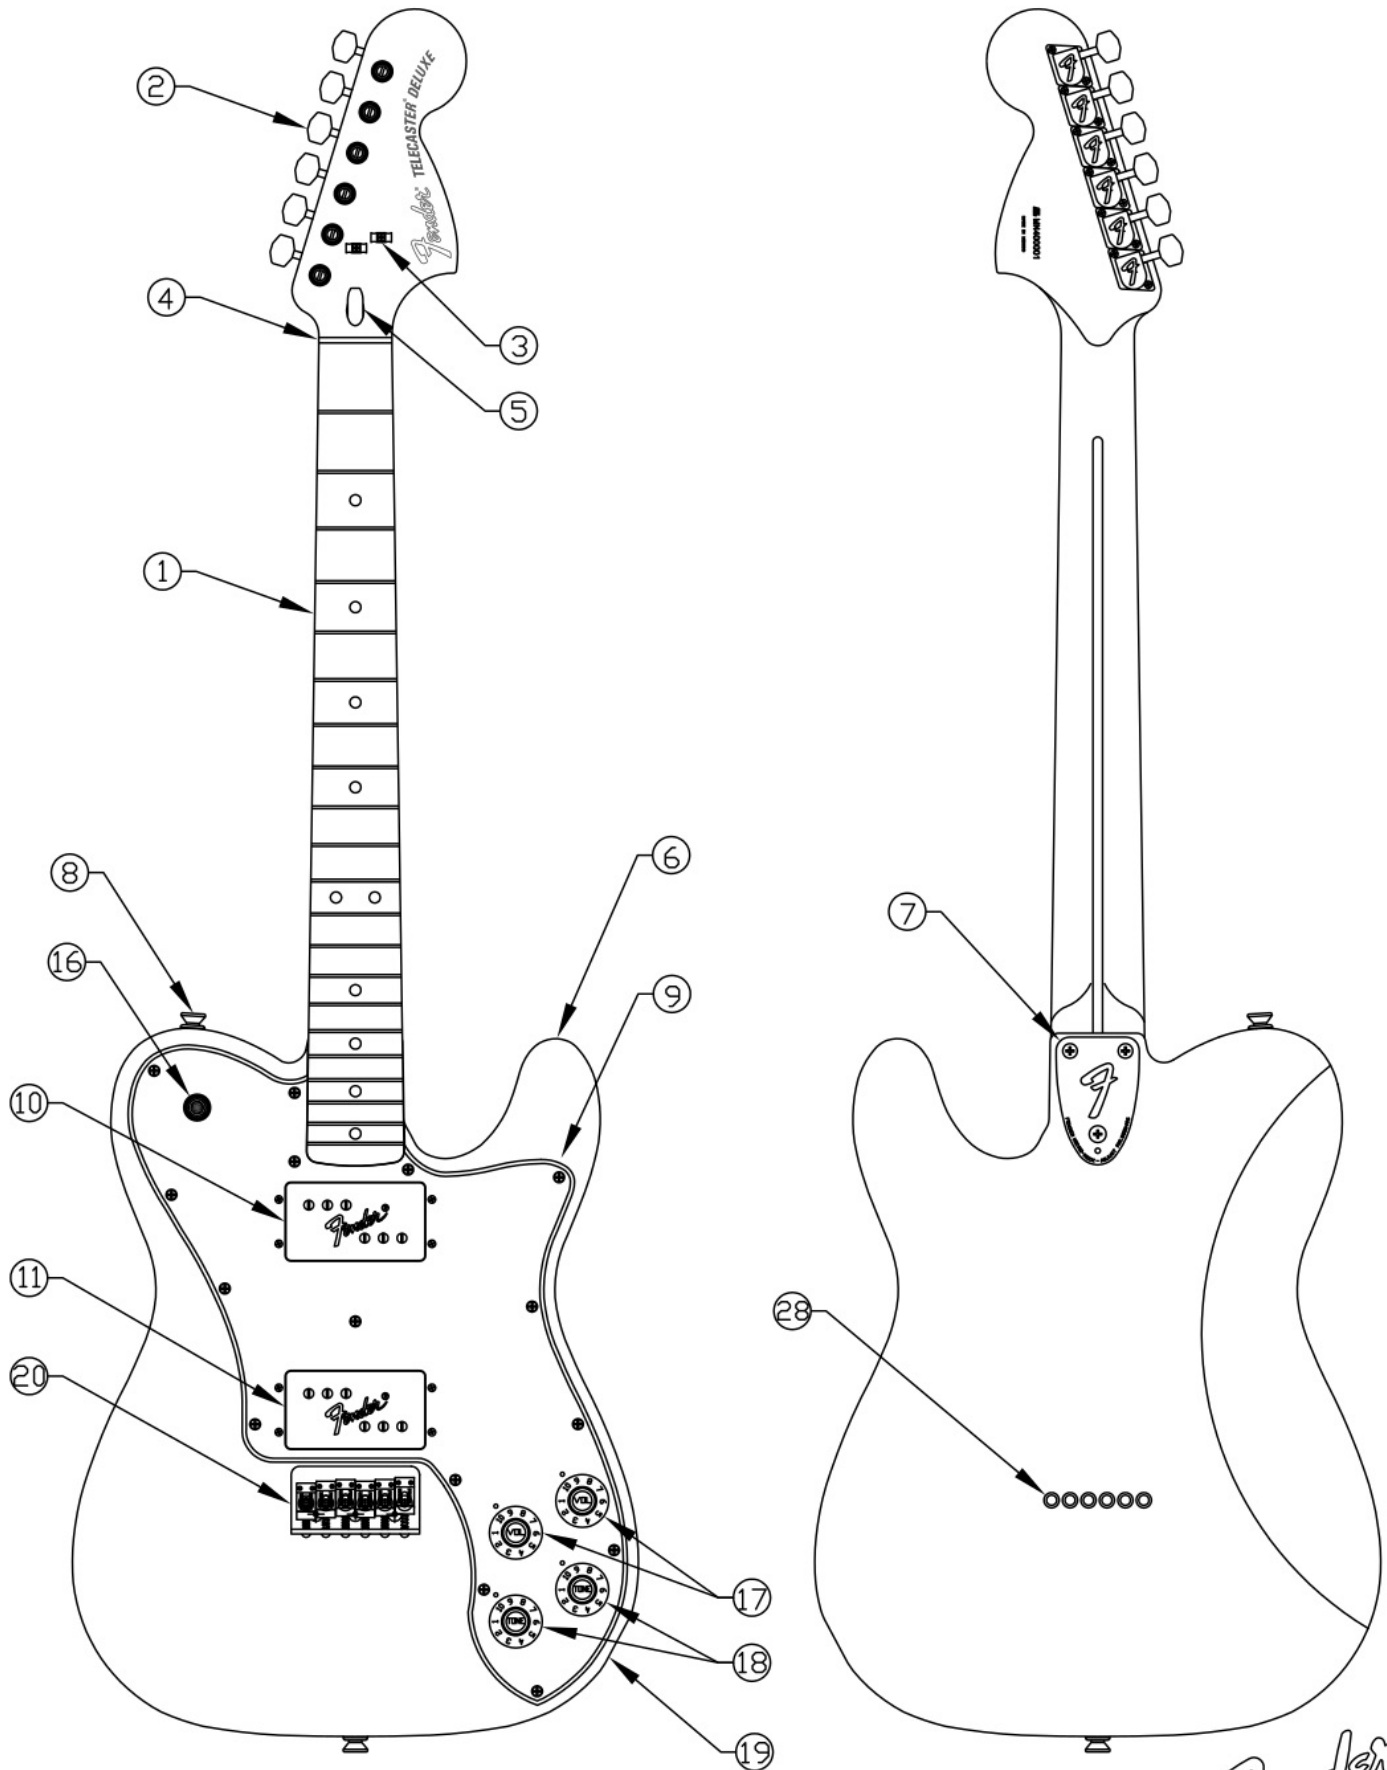

'72 TELECASTER® DELUXE, 013-7702

Fender®

'72 TELECASTER® DELUXE, 013-7702

SWITCH & CONTROL FUNCTION

3 WAY SWITCH POSITION			
3 ●—○—○	2 ○—●—○	1 ○—○—●	← 3 WAY SWITCH POSITION
■	■	□	← NECK PICKUP
□	■	■	← BRIDGE PICKUP
■ PICKUP IS ON		□ PICKUP IS OFF	

BODY CHART

P/N	COLOR
0064309700	3 COLOR SUNBURST
0064308706	BLACK
0064309792	WALNUT