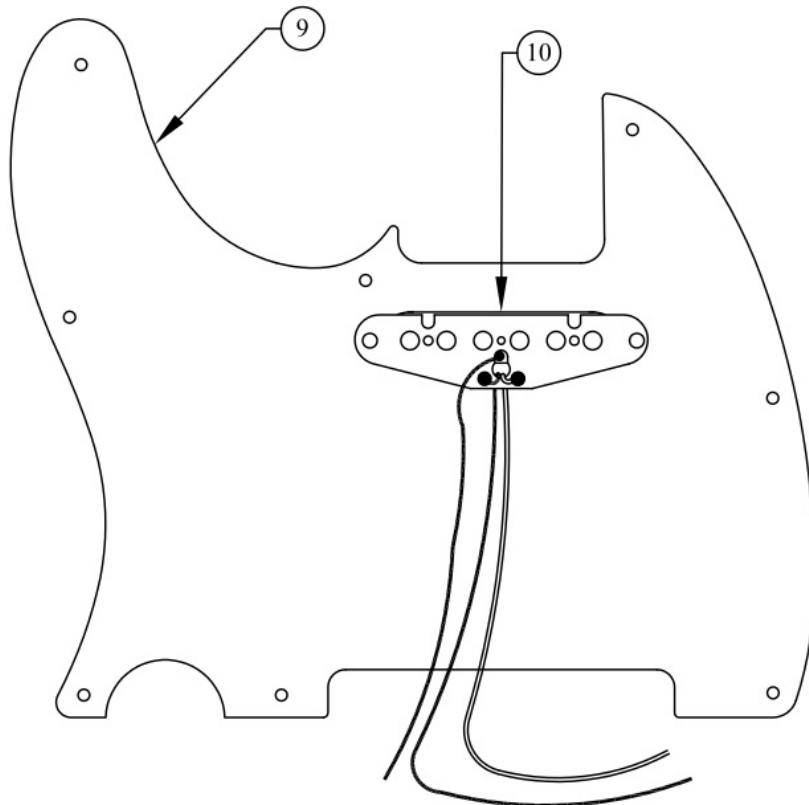

J5 TELECASTER®, 013-9000/306

J5 TELECASTER® , 013-9000/306

REF.#	P/N	DESCRIPTION
1	0064304000	Neck, John 5 Telecaster®, RW
2	0056260000	Tuning Key, RH (E, B, G, D,)
	0058815000	Washer
	0058820000	Bushing
3	0056261000	Tuning Key, LH (E, B, G, D,)
	0058815000	Washer
	0058820000	Bushing
4	0083675000	Bone Nut
5	0038467000	Truss Rod Adjusting Wrench
6	0064303506	Body, John 5 Telecaster®
7	0033024000	Neck Mounting Plate
	0015636000	Mounting Screw
8	0012344000	Strap Button
	0015610000	Mounting Screw
	0019056000	Felt Washer, Black
9	0064305000	Pickguard, John 5 Tele, Chrome
	0015578000	Mounting Screw
10	0058128000	Pickup, Twisted Tele Neck
	0050166000	Mounting Screw
	0039410000	Mounting Tube
11	0065279000	Pickup, Enforcer, HB Bridge
	0050166000	Mounting Screw
	0050167000	Mounting Spring
12	0019064000	Control 250K Audio Metal, Bridge Volume
	0016352000	Mounting Nut
	0016436000	Lock Washer
13	0019064000	Control 250K Audio Metal, Neck Volume
	0016352000	Mounting Nut
	0016436000	Lock Washer
14	0063865000	Control Plate John 5 Telecaster®
	0015578000	Mounting Screw
15	0058386000	Knob, Volume 1 & 2
	0028897001	Mounting Screw
16	3511045338	Switch, Toggle 3 Way, Chrome
17	0067920000	Plate, Toggle Switch John 5 Tele
	0015578000	Mounting Screw
18	0021956000	Output Jack
	0016436000	Lock Washer
	0016352000	Mounting Hex Nut
	0050100000	Jack Ferrule, Chrome
	0031153000	Flat Washer
19	0063560000	Bridge Assembly w/o PU
	0064306000	Mounting Screw
	0050919000	Adjusting Wrench
20	0021429000	Ferrule, String Retainer

WIRING DIAGRAM

J5 TELECASTER® , 013-9000/306
SWITCH & CONTROL FUNCTION

3 WAY SW POSITIONS			
3	2	1	POSITION
			← NECK (A)
			← BRIDGE (B)
NECK ONLY	NECK & BRIDGE PARALLEL CONNECTION	BRIDGE ONLY	CONNECTION

	PICKUP IS ON
	PICKUP IS OFF
<i>A</i>	PICKUP (NECK)
<i>B</i>	PICKUP (BRIDGE)