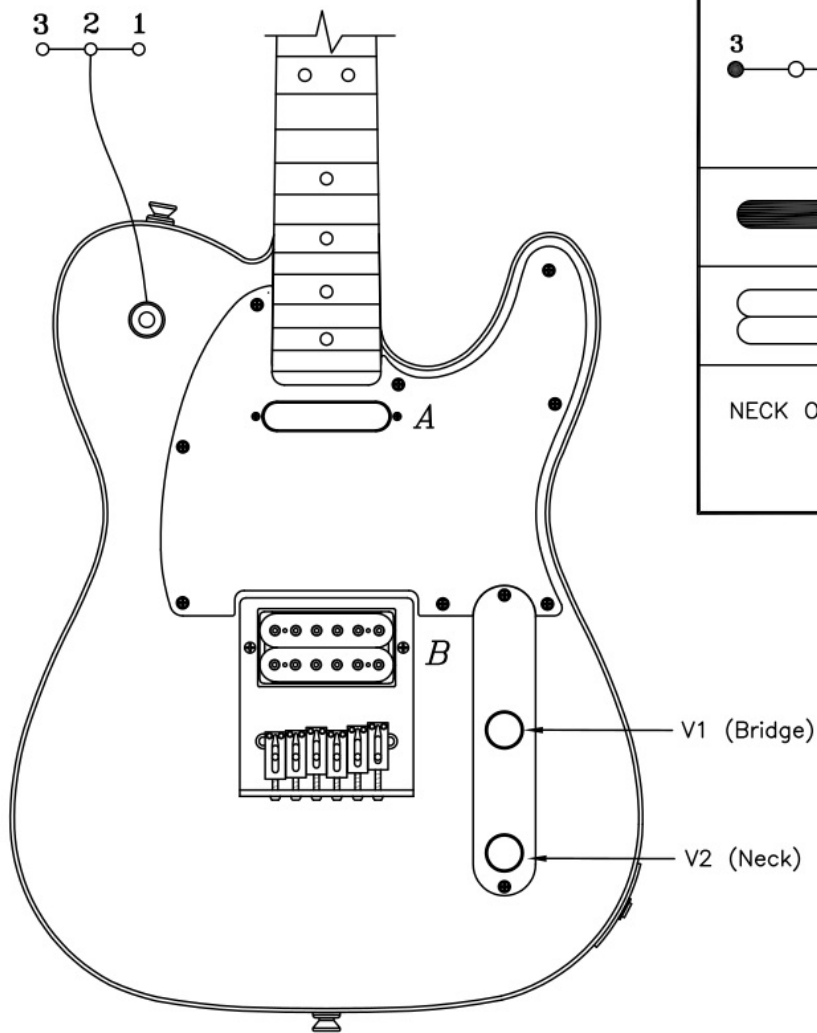

J5 TELECASTER®, 013-9000/306

J5 TELECASTER® , 013-9000/306

REF.#	P/N	DESCRIPTION
1	0064304000	Neck, John 5 Telecaster®, RW
2	0056260000	Tuning Key, RH (E, B, G, D,)
	0058815000	Washer
	0058820000	Bushing
3	0056261000	Tuning Key, LH (E, B, G, D,)
	0058815000	Washer
	0058820000	Bushing
4	0083675000	Bone Nut
5	0038467000	Truss Rod Adjusting Wrench
6	0064303506	Body, John 5 Telecaster®
7	0033024000	Neck Mounting Plate
	0015636000	Mounting Screw
8	0012344000	Strap Button
	0015610000	Mounting Screw
	0019056000	Felt Washer, Black
9	0064305000	Pickguard, John 5 Tele, Chrome
	0015578000	Mounting Screw
10	0058128000	Pickup, Twisted Tele Neck
	0050166000	Mounting Screw
	0039410000	Mounting Tube
11	0065279000	Pickup, Enforcer, HB Bridge
	0050166000	Mounting Screw
	0050167000	Mounting Spring
12	0019064000	Control 250K Audio Metal, Bridge Volume
	0016352000	Mounting Nut
	0016436000	Lock Washer
13	0019064000	Control 250K Audio Metal, Neck Volume
	0016352000	Mounting Nut
	0016436000	Lock Washer
14	0063865000	Control Plate John 5 Telecaster®
	0015578000	Mounting Screw
15	0058386000	Knob, Volume 1 & 2
	0028897001	Mounting Screw
16	3511045338	Switch, Toggle 3 Way, Chrome
17	0067920000	Plate, Toggle Switch John 5 Tele
	0015578000	Mounting Screw
18	0021956000	Output Jack
	0016436000	Lock Washer
	0016352000	Mounting Hex Nut
	0050100000	Jack Ferrule, Chrome
	0031153000	Flat Washer
19	0063560000	Bridge Assembly w/o PU
	0064306000	Mounting Screw
	0050919000	Adjusting Wrench
20	0021429000	Ferrule, String Retainer

WIRING DIAGRAM

J5 TELECASTER® , 013-9000/306
SWITCH & CONTROL FUNCTION

3 WAY SW POSITIONS			
3	2	1	POSITION
			← NECK (A)
			← BRIDGE (B)
NECK ONLY	NECK & BRIDGE PARALLEL CONNECTION	BRIDGE ONLY	CONNECTION

	PICKUP IS ON
	PICKUP IS OFF
<i>A</i>	PICKUP (NECK)
<i>B</i>	PICKUP (BRIDGE)