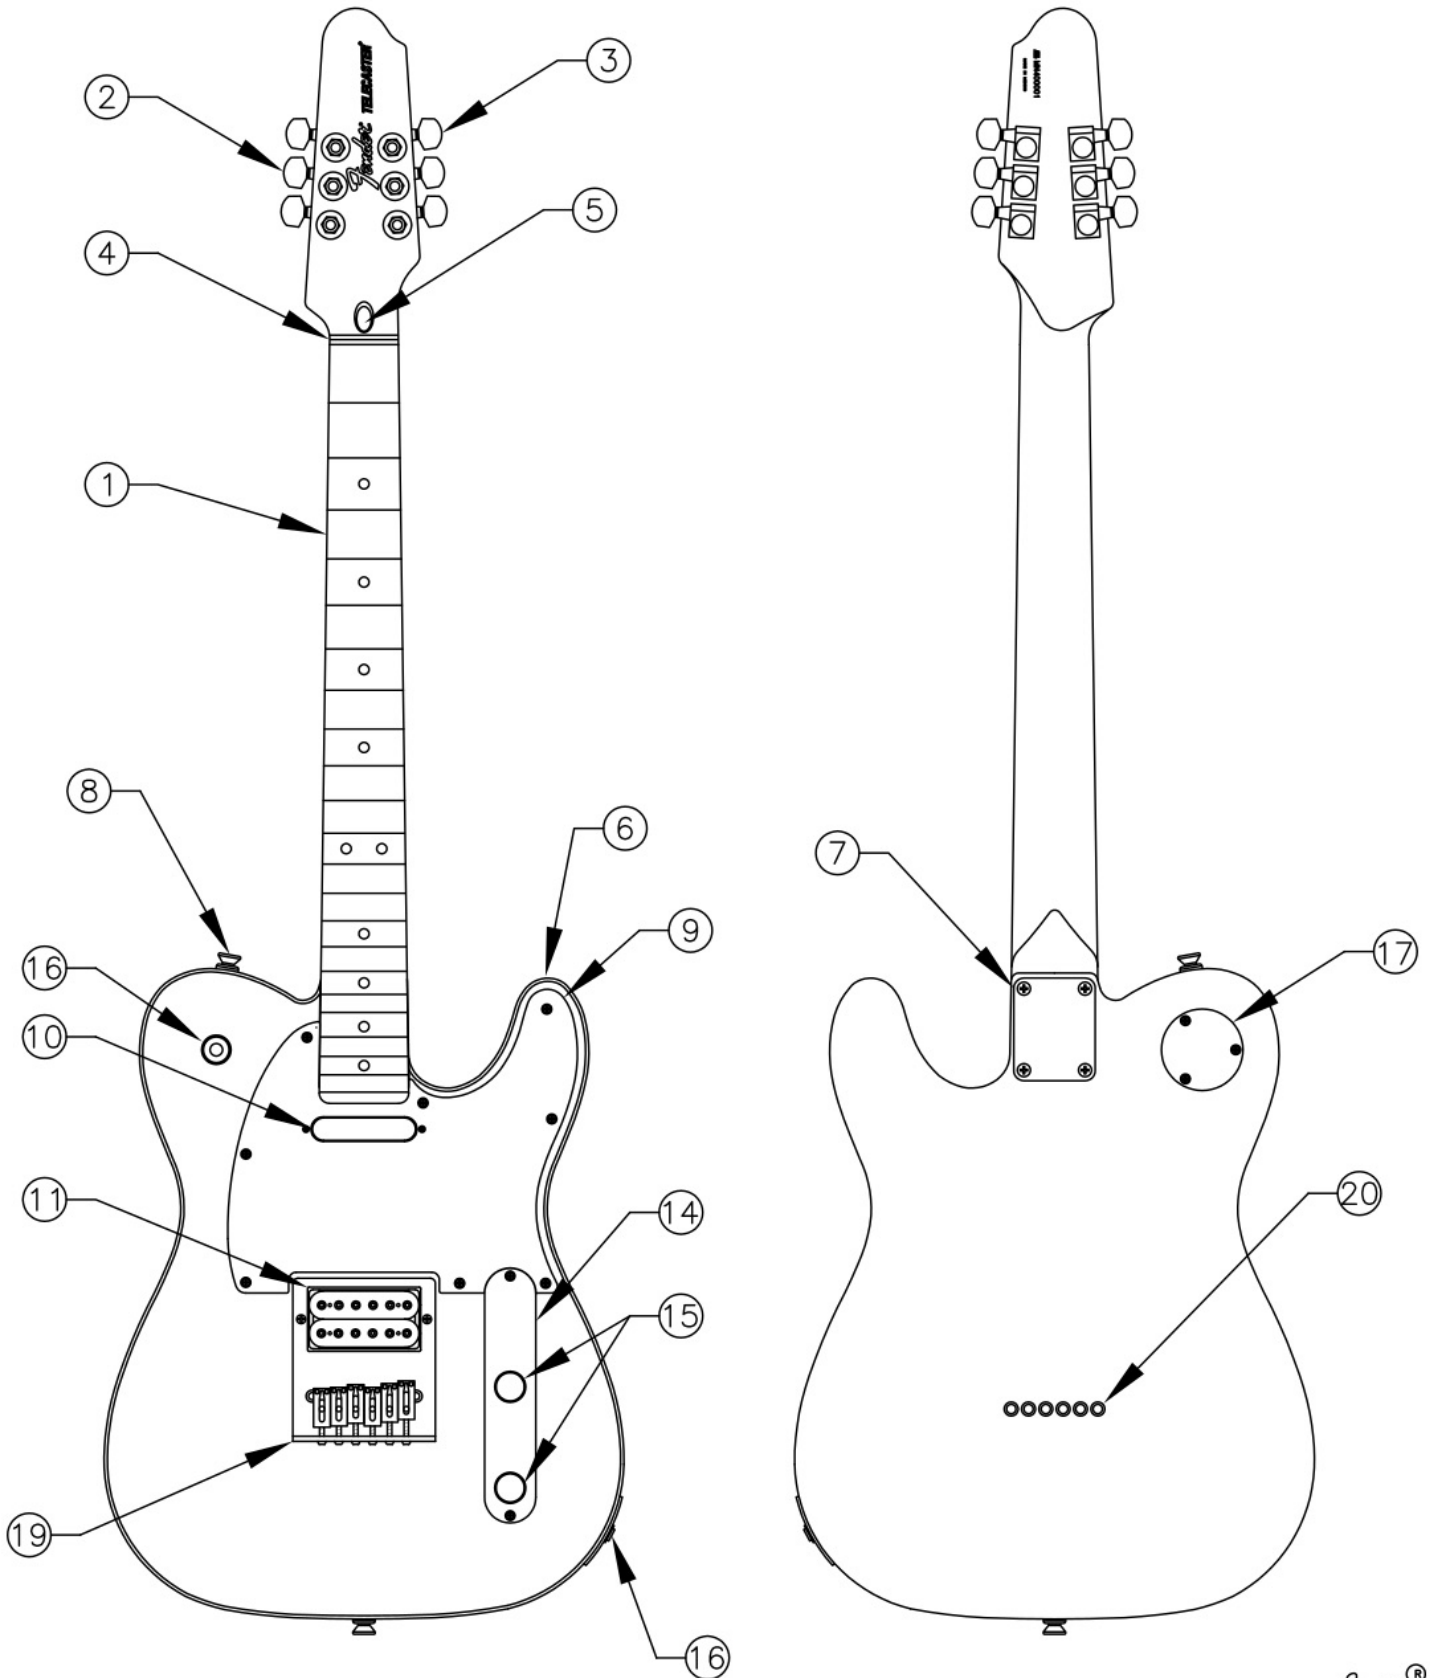

J5 TELECASTER®, 013-9000/306

J5 TELECASTER® , 013-9000/306

REF.#	P/N	DESCRIPTION
1	0064304000	Neck, John 5 Telecaster®, RW
2	0056260000	Tuning Key, RH (E, B, G, D,)
	0058815000	Washer
	0058820000	Bushing
3	0056261000	Tuning Key, LH (E, B, G, D,)
	0058815000	Washer
	0058820000	Bushing
4	0083675000	Bone Nut
5	0038467000	Truss Rod Adjusting Wrench
6	0064303506	Body, John 5 Telecaster®
7	0033024000	Neck Mounting Plate
	0015636000	Mounting Screw
8	0012344000	Strap Button
	0015610000	Mounting Screw
	0019056000	Felt Washer, Black
9	0064305000	Pickguard, John 5 Tele, Chrome
	0015578000	Mounting Screw
10	0058128000	Pickup, Twisted Tele Neck
	0050166000	Mounting Screw
	0039410000	Mounting Tube
11	0065279000	Pickup, Enforcer, HB Bridge
	0050166000	Mounting Screw
	0050167000	Mounting Spring
12	0019064000	Control 250K Audio Metal, Bridge Volume
	0016352000	Mounting Nut
	0016436000	Lock Washer
13	0019064000	Control 250K Audio Metal, Neck Volume
	0016352000	Mounting Nut
	0016436000	Lock Washer
14	0063865000	Control Plate John 5 Telecaster®
	0015578000	Mounting Screw
15	0058386000	Knob, Volume 1 & 2
	0028897001	Mounting Screw
16	3511045338	Switch, Toggle 3 Way, Chrome
17	0067920000	Plate, Toggle Switch John 5 Tele
	0015578000	Mounting Screw
18	0021956000	Output Jack
	0016436000	Lock Washer
	0016352000	Mounting Hex Nut
	0050100000	Jack Ferrule, Chrome
	0031153000	Flat Washer
19	0063560000	Bridge Assembly w/o PU
	0064306000	Mounting Screw
	0050919000	Adjusting Wrench
20	0021429000	Ferrule, String Retainer

WIRING DIAGRAM

J5 TELECASTER® , 013-9000/306
SWITCH & CONTROL FUNCTION

3 WAY SW POSITIONS			
3	2	1	POSITION
			← NECK (A)
			← BRIDGE (B)
NECK ONLY	NECK & BRIDGE PARALLEL CONNECTION	BRIDGE ONLY	CONNECTION

	PICKUP IS ON
	PICKUP IS OFF
<i>A</i>	PICKUP (NECK)
<i>B</i>	PICKUP (BRIDGE)