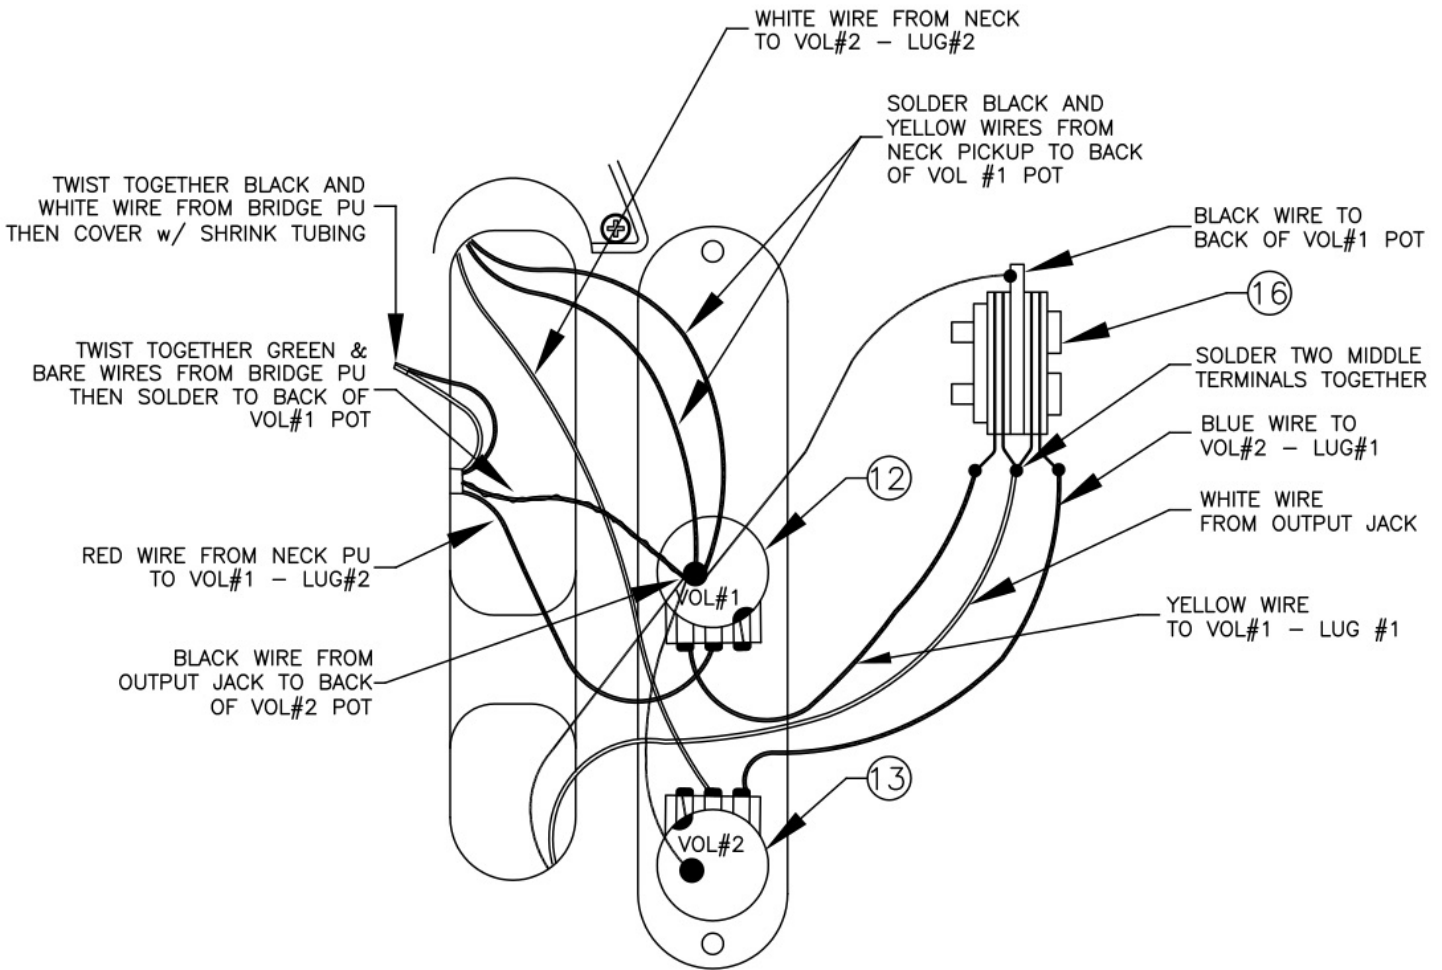

J5 TELECASTER®, 013-9000/306

J5 TELECASTER® , 013-9000/306

REF.#	P/N	DESCRIPTION
1	0064304000	Neck, John 5 Telecaster®, RW
2	0056260000	Tuning Key, RH (E, B, G, D,)
	0058815000	Washer
	0058820000	Bushing
3	0056261000	Tuning Key, LH (E, B, G, D,)
	0058815000	Washer
	0058820000	Bushing
4	0083675000	Bone Nut
5	0038467000	Truss Rod Adjusting Wrench
6	0064303506	Body, John 5 Telecaster®
7	0033024000	Neck Mounting Plate
	0015636000	Mounting Screw
8	0012344000	Strap Button
	0015610000	Mounting Screw
	0019056000	Felt Washer, Black
9	0064305000	Pickguard, John 5 Tele, Chrome
	0015578000	Mounting Screw
10	0058128000	Pickup, Twisted Tele Neck
	0050166000	Mounting Screw
	0039410000	Mounting Tube
11	0065279000	Pickup, Enforcer, HB Bridge
	0050166000	Mounting Screw
	0050167000	Mounting Spring
12	0019064000	Control 250K Audio Metal, Bridge Volume
	0016352000	Mounting Nut
	0016436000	Lock Washer
13	0019064000	Control 250K Audio Metal, Neck Volume
	0016352000	Mounting Nut
	0016436000	Lock Washer
14	0063865000	Control Plate John 5 Telecaster®
	0015578000	Mounting Screw
15	0058386000	Knob, Volume 1 & 2
	0028897001	Mounting Screw
16	3511045338	Switch, Toggle 3 Way, Chrome
17	0067920000	Plate, Toggle Switch John 5 Tele
	0015578000	Mounting Screw
18	0021956000	Output Jack
	0016436000	Lock Washer
	0016352000	Mounting Hex Nut
	0050100000	Jack Ferrule, Chrome
	0031153000	Flat Washer
19	0063560000	Bridge Assembly w/o PU
	0064306000	Mounting Screw
	0050919000	Adjusting Wrench
20	0021429000	Ferrule, String Retainer

WIRING DIAGRAM

J5 TELECASTER® , 013-9000/306
SWITCH & CONTROL FUNCTION

3 WAY SW POSITIONS			
3	2	1	POSITION
			← NECK (A)
			← BRIDGE (B)
NECK ONLY	NECK & BRIDGE PARALLEL CONNECTION	BRIDGE ONLY	CONNECTION

	PICKUP IS ON
	PICKUP IS OFF
<i>A</i>	PICKUP (NECK)
<i>B</i>	PICKUP (BRIDGE)