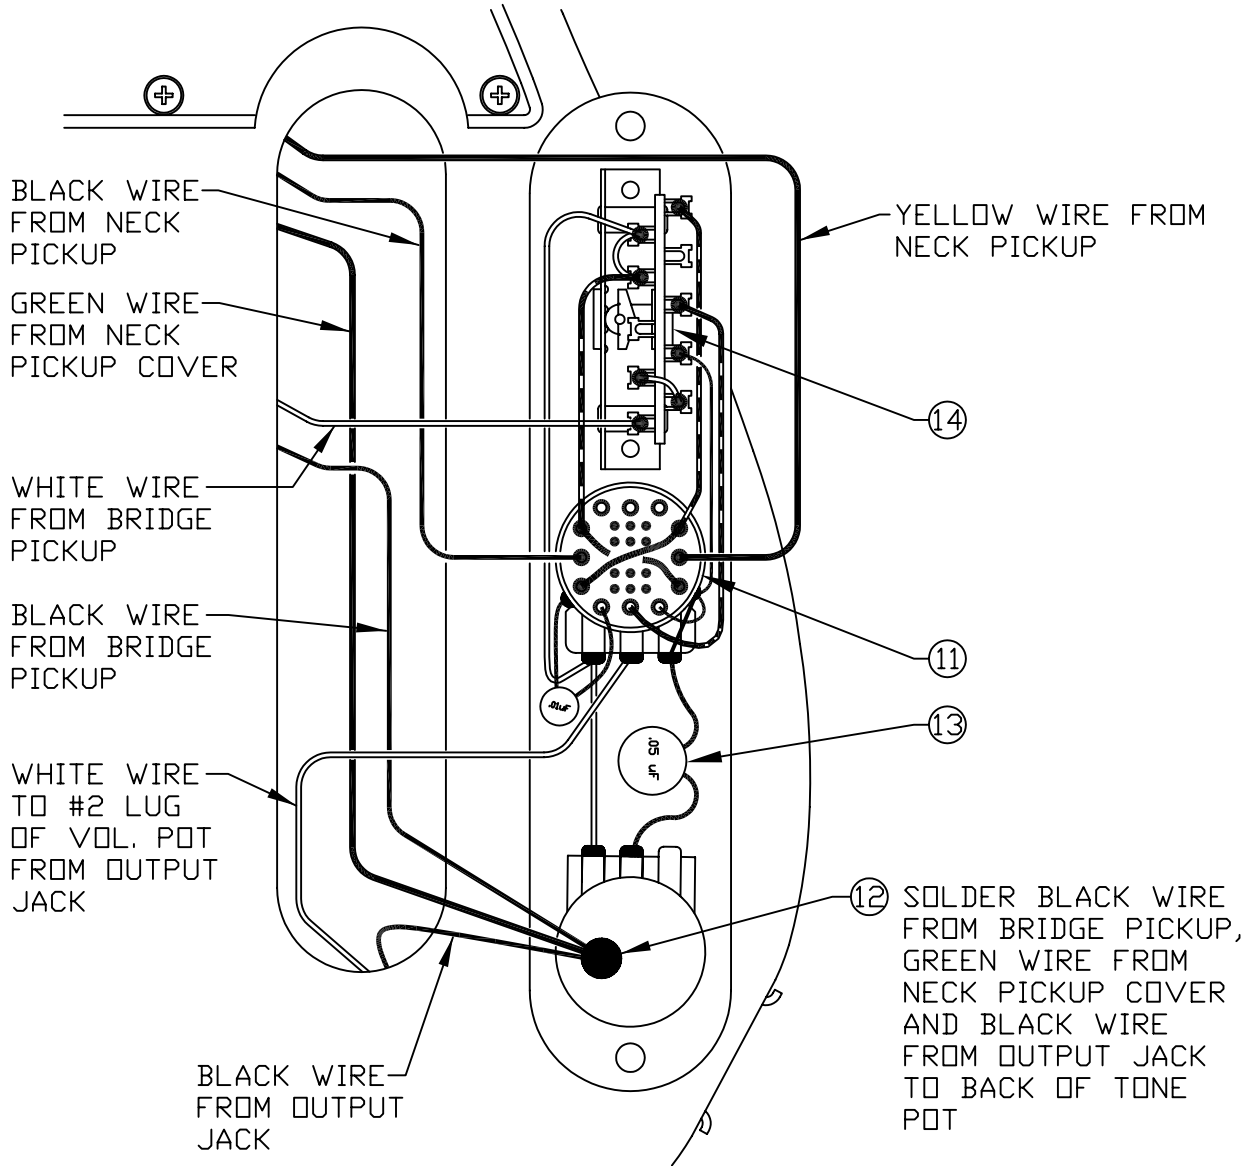

CLASSIC PLAYER BAJA TELECASTER® , 014-1502

WIRING DIAGRAM