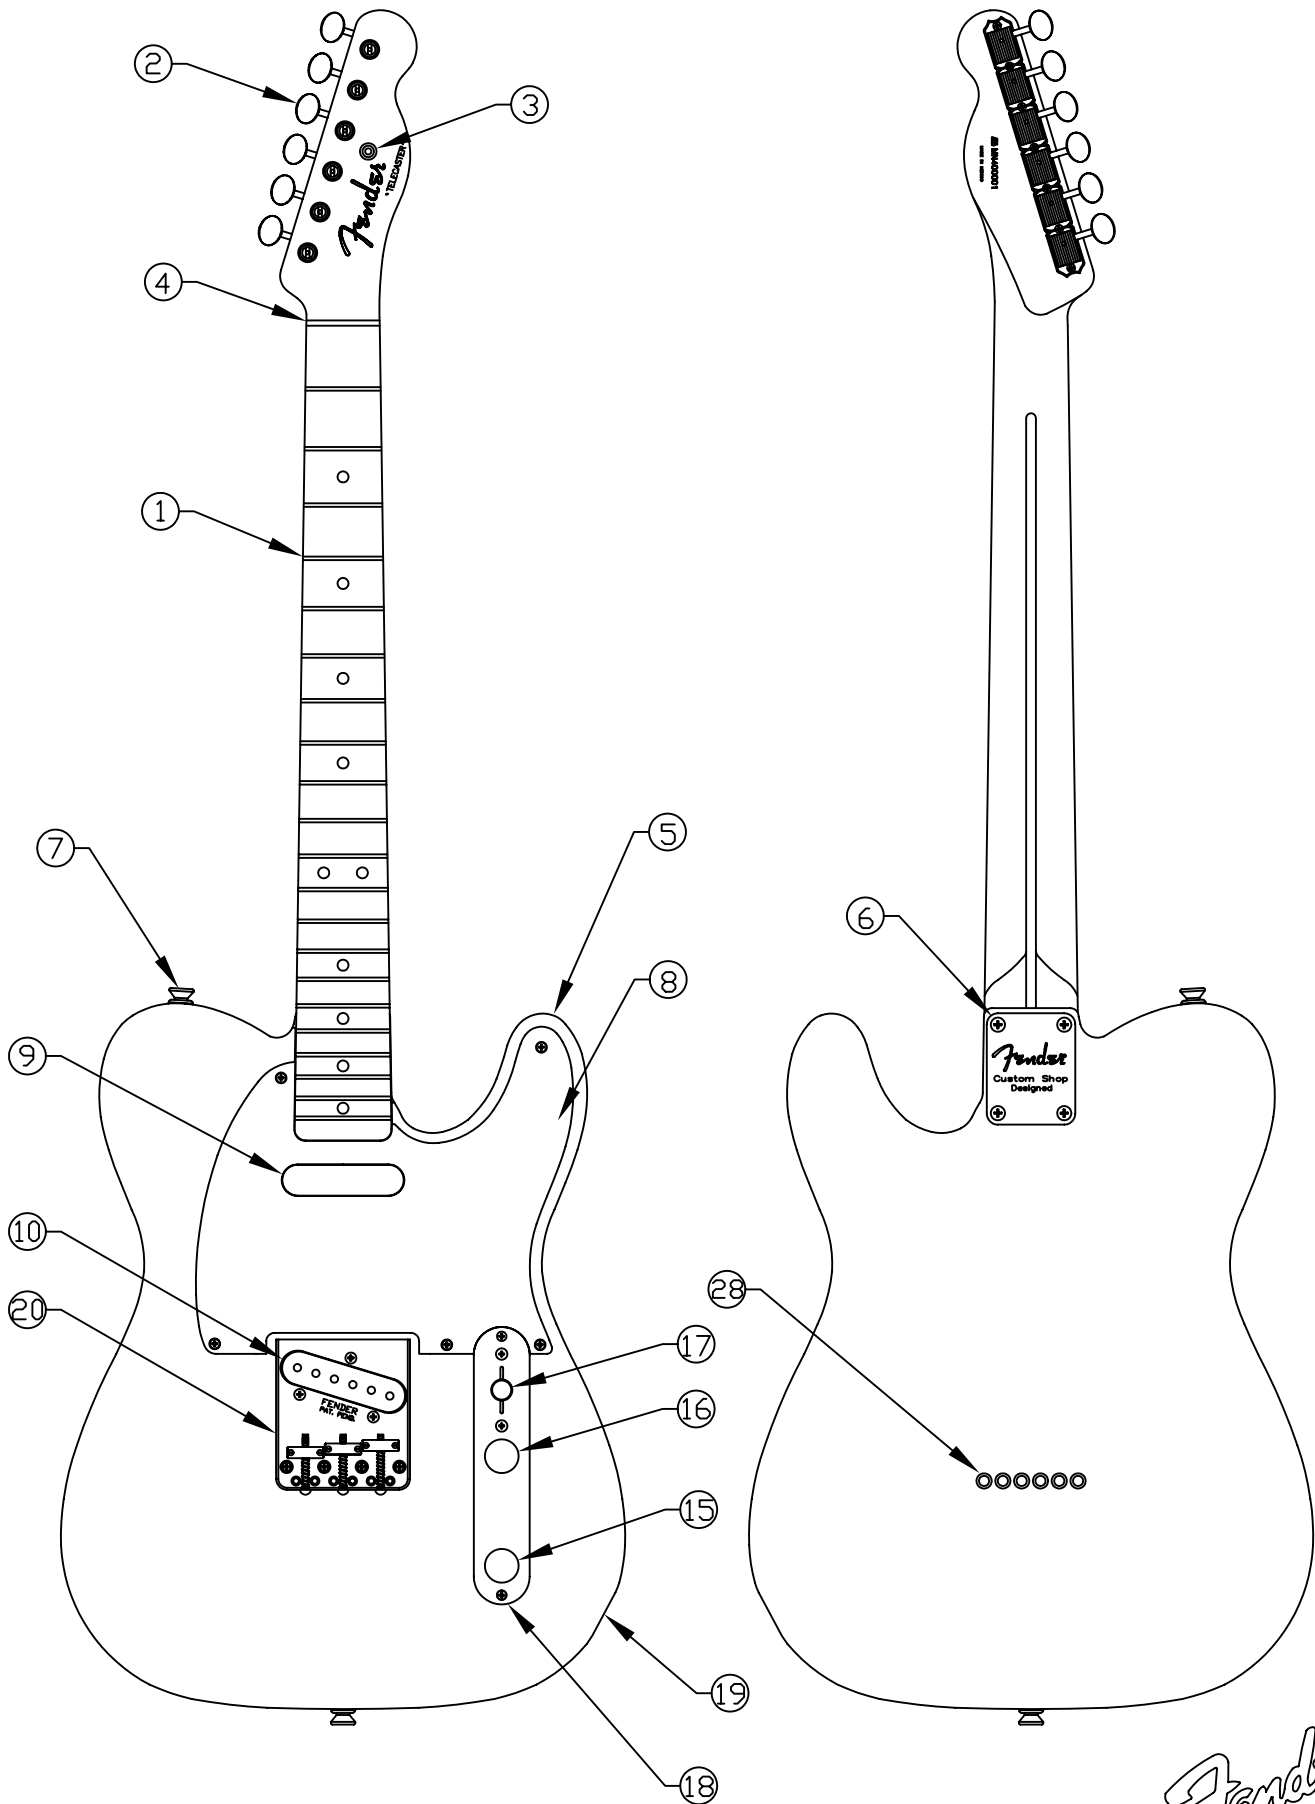

CLASSIC PLAYER BAJA TELECASTER[®], 014-1502

Fender[®]

CLASSIC PLAYER BAJA TELECASTER[®], 014-1502

REF.#	P/N	DESCRIPTION
1	0072244000	Neck, Classic Player Tele, MN
2	0047912000	Tuning Key, Key Set Vintage, Ping
	0053020000	Bushing Key Vintage, Ping
	0011357000	Mounting Screw
3	0018365000	String Guide Vintage Tele
	0015578000	Mounting Screw
4	0083675000	Bone Nut
5	See Chart	Body, Tele Vintage
6	0072246000	Neck Mounting Plate, Custom Shop Design
	0015636000	Mounting Screw
7	0012344000	Strap Button
	0015610000	Mounting Screw
8	See Chart	Pickguard, Tele Vintage
	0015578000	Mounting Screw
9	0072267000	Pickup, Twisted Tele. Neck
	0016295000	Mounting Screw
	0039410000	Latex Tubing
10	0072268000	Pickup, Vintage Tele. Bridge
	0048631000	Mounting Screw
	0063398000	Latex Tubing
11	0061260000	S-1 Switch/Pot Control, Volume
	0054504000	Capacitor, .01 μ F 10%
	0016352000	Mounting Nut
	0016436000	Lock Washer
12	0019064000	Control 250K, Tune
	0016352000	Mounting Nut
	0016436000	Lock Washer
13	0015552000	Capacitor, .05 μ F 100V 20%
14	0058137000	Switch, 4-Way Toggle
	0021417000	Mounting Screw
15	0013359000	Knob, Control Tele, Tune
	0028897001	Mounting Set Screw
16	0059272000	Switch Knob, Tele, Volume
	0059270000	Switch Cap, Tele
	0059278000	Coupling Sleeve Sosh Nylon
	0028897001	Mounting Set Screw
17	0018359000	Knob, Switch Vintage Tele
18	0033134060	Control Plate, Telecaster
	0015578000	Mounting Screw
19	0037428000	Output Jack
	0016436000	Lock Washer
	0016352000	Mounting Hex Nut
	0021452000	Jack Ferrule
	0010355060	Retainer
20	0072249000	Bridge Assembly, Classics Player Tele
	0016188000	Mounting Screw
	0018531000	Bridge Adjustment wrench
21	0054162000	Bridge Plate
22	0018360000	Bridge Section, (3)
23	0015834000	Intonation Screw, (3)
24	0018689000	Intonation Spring, (3)
25	0016105000	Height Adjustment Screw, (6)
28	0012112000	String Retainer