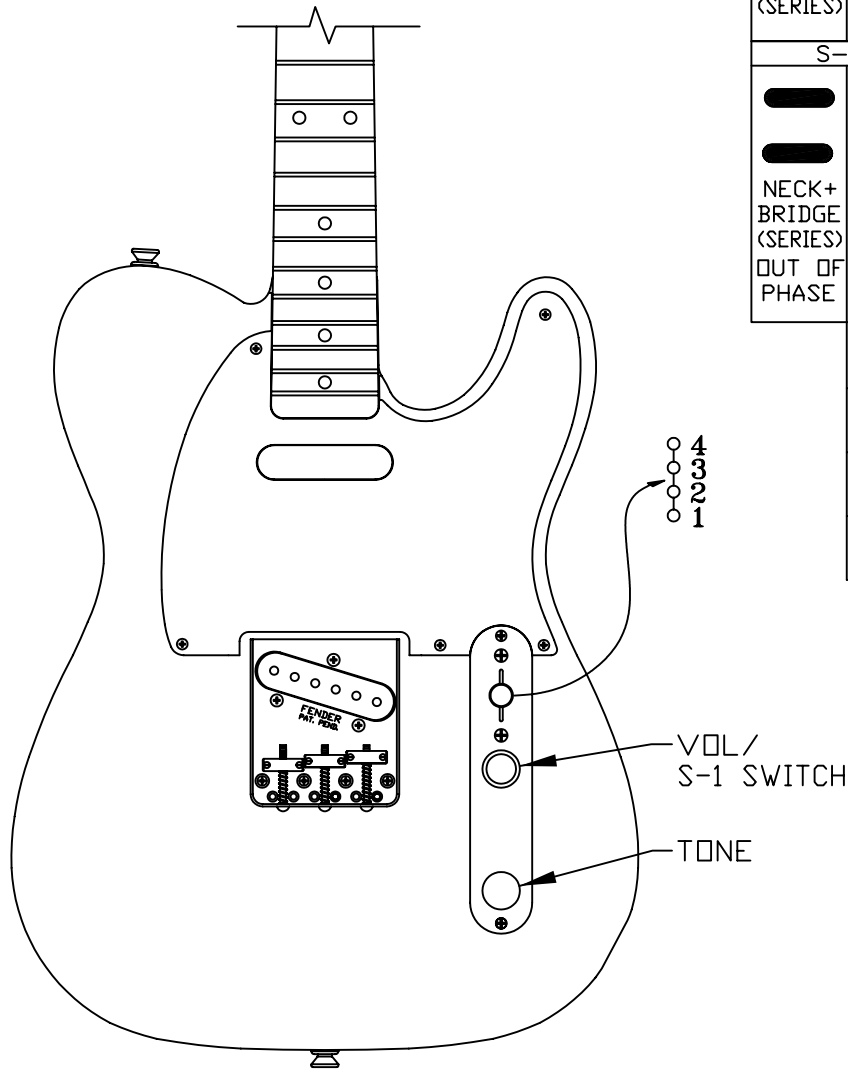

BODY		PICKGUARD	
P/N	COLOR	P/N	COLOR
0073026507	Vintage Blonde	0072980002	Black
0073026589	Desert Sand	0072247000	Parch

CLASSIC PLAYER BAJA TELECASTER® , 014-1502

WIRING DIAGRAM

CLASSIC PLAYER BAJA TELECASTER®, 014-1502

SWITCH & CONTROL FUNCTION

4 WAY SWITCH POSITION				MASTER VOLUME AND MASTER TONE WORKS IN ALL POSITIONS
4	3	2	1	
S-1 SWITCH OFF (UP)				
				← NECK PICKUP (A)
NECK+ BRIDGE (SERIES)	NECK ONLY	NECK+ BRIDGE (PARALELL)	BRIDGE ONLY	← BRIDGE PICKUP (B)
S-1 SWITCH ON (DOWN)				
				← NECK PICKUP (A)
NECK+ BRIDGE (SERIES) OUT OF PHASE	NECK ONLY	NECK+ BRIDGE (PARALELL) OUT OF PHASE	BRIDGE ONLY	← BRIDGE PICKUP (B)
				INDICATES POSITION OF 4 WAY SWITCH