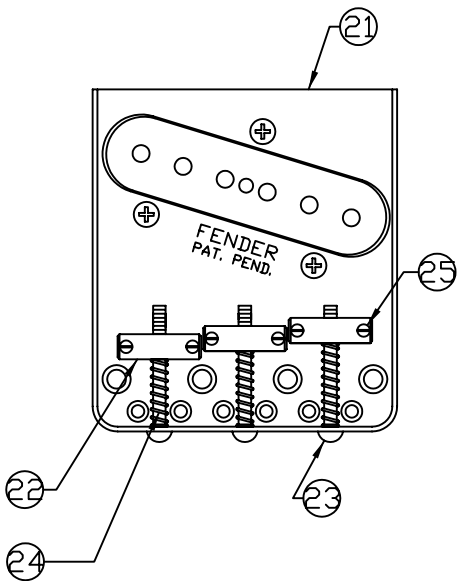

CLASSIC PLAYER BAJA TELECASTER® , 014-1502

WIRING DIAGRAM