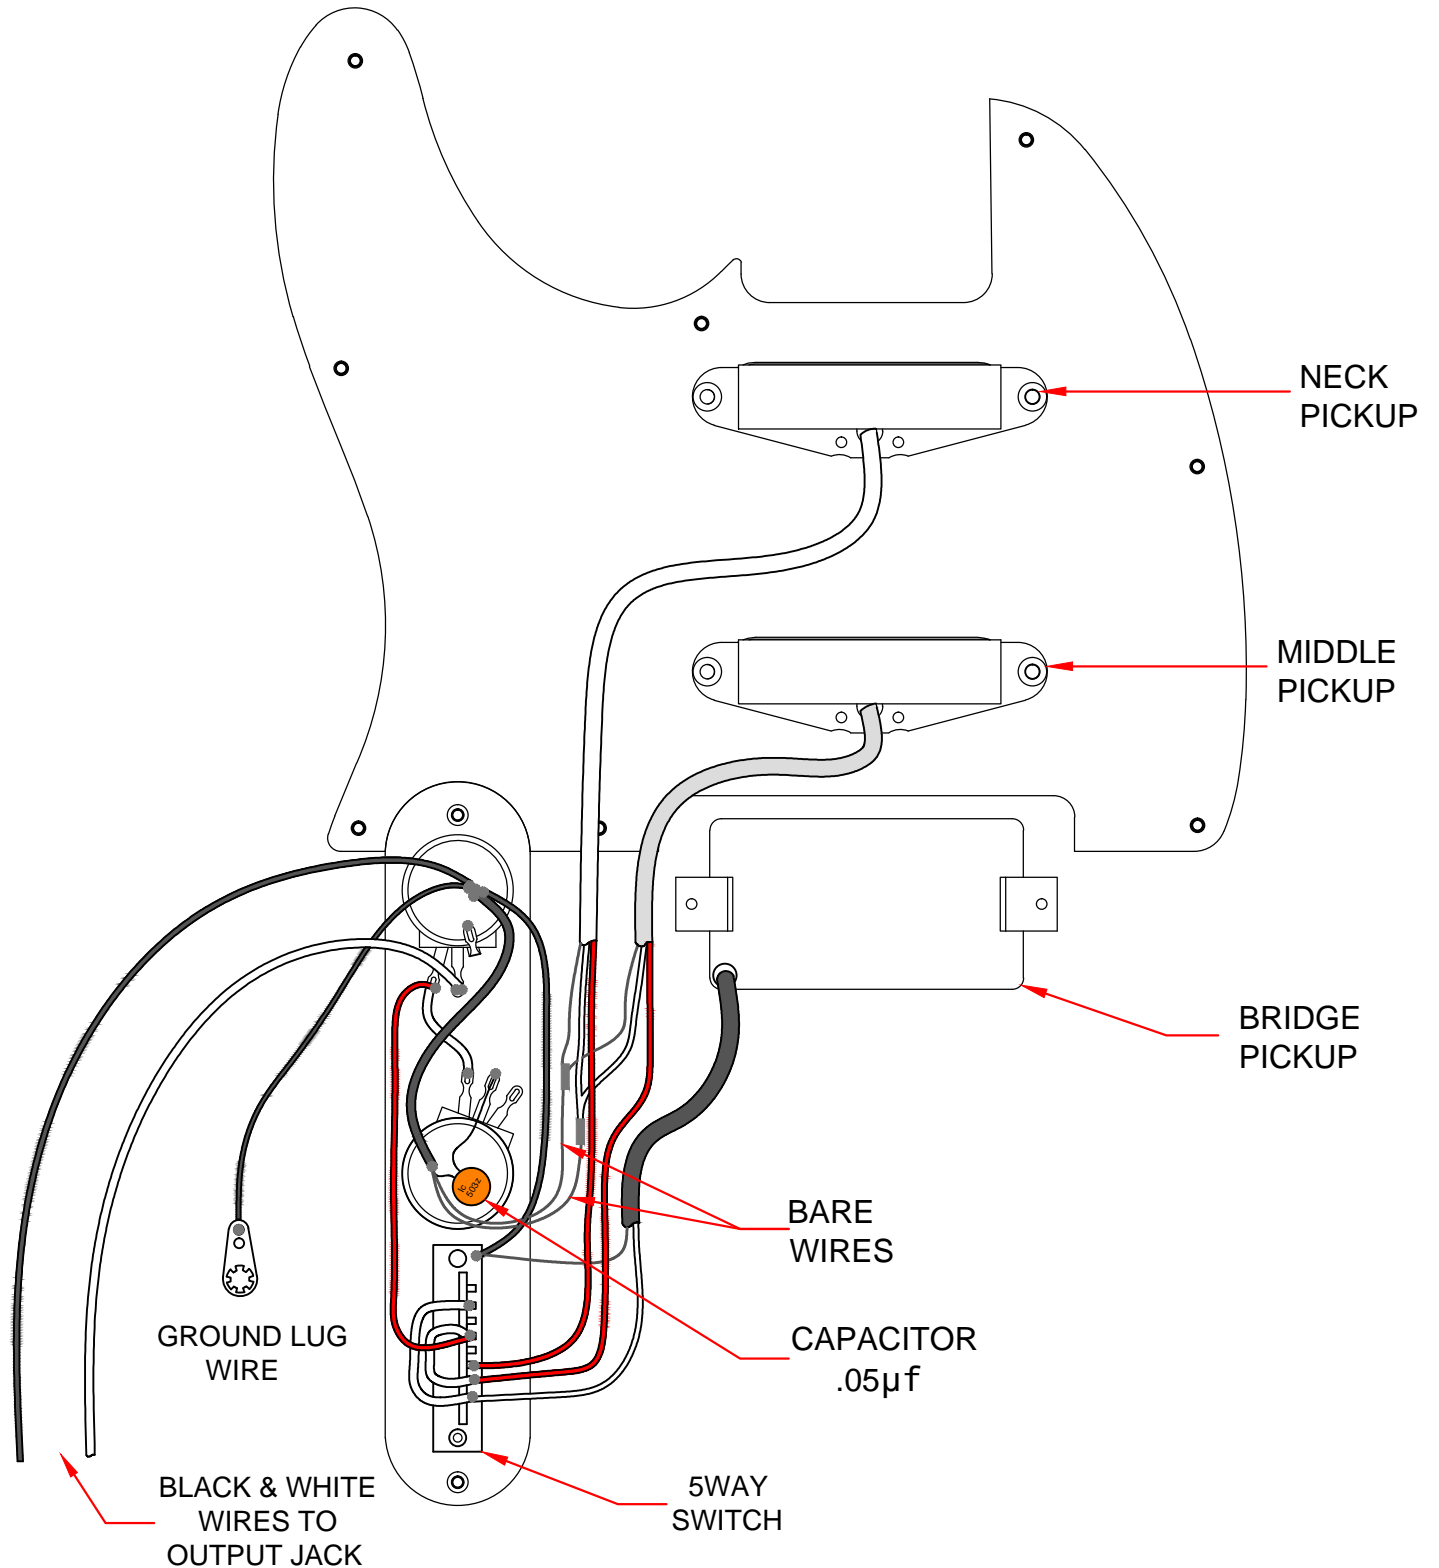

PARTS LAYOUT

BLACKTOP BARITONE TELECASTER (014-8700-XXX)

PARTS LIST

REF #	DESCRIPTION	PART NUMBER
1	BODY TELE BARITONE GST SLVR MEX PNT	0092978581
1	BODY TELE BARITONE CLSC COP MEX B&P	0093030584
1	BODY TELE BARITONE 3TSB MEX B&P	0093277500
2	NECK TELE BARITONE RW	0092979000
3	KEY GTR DUAL PIN MNT	0990820100
4	WASHER KEY	0053106049
5	BUSHING KEYS	0058820049
6	STRING GUIDE TREE	0081159000
7	SCRW SMAB 3x3/8 RHP NI	0011357049
8	NECK PLATE STD	0081156000
9	SCRW SMA 8x1-3/4 OHP NI	0015636049
10	PICKGUARD TELE SS B/W/B	0092876000
11	SCRW SMAB 4x1/2 OHP NI	0015578049
12	CONTROL PLATE TELE CHROME	0081151000
13	KNOB SWITCH VINT TELE	0994936000
14	PREWIRED SWITCH ASSY HSS	0092875010
15	KNOB TONE 72 TELE CUST	0054521049
16	KNOB VOLUME 72 TELE CUSTOM	0054521049
17	WSHR LCK INTL 3/8x.500x.020 NI	0022384049
18	JACK PLATE SQUARE CHR	0081155000
19	JACK PHONE 1/4 - OUTPUT	0047329049
20	WASHER LOCK INTL 3/8 X .687	0016436049
21	WSHR FLAT 3/8x.614 NI	0031153049
22	NUT HEX 3/8-32x3/32 TK NI	0016352049
23	2 SINGLE PICKUP SET NECK+MID	0092875000
24	SPRING COMPRESSION 1 1/16 #144	0018689049
25	PICKUP HUMBUCKER BRD NICKEL COVER	0081149010

WIRING DIAGRAM

BLACKTOP BARITONE TELECASTER (014-8700-XXX)

SWITCH & CONTROL FUNCTION

5 WAY SWITCH POSITION					
					SWITCH POSITION
					← NECK PICKUP
					← MID. PICKUP
					← BRIDGE PICKUP
	PICKUP IS ON		INDICATES POSITION OF 5 WAY SWITCH		
	PICKUP IS OFF				