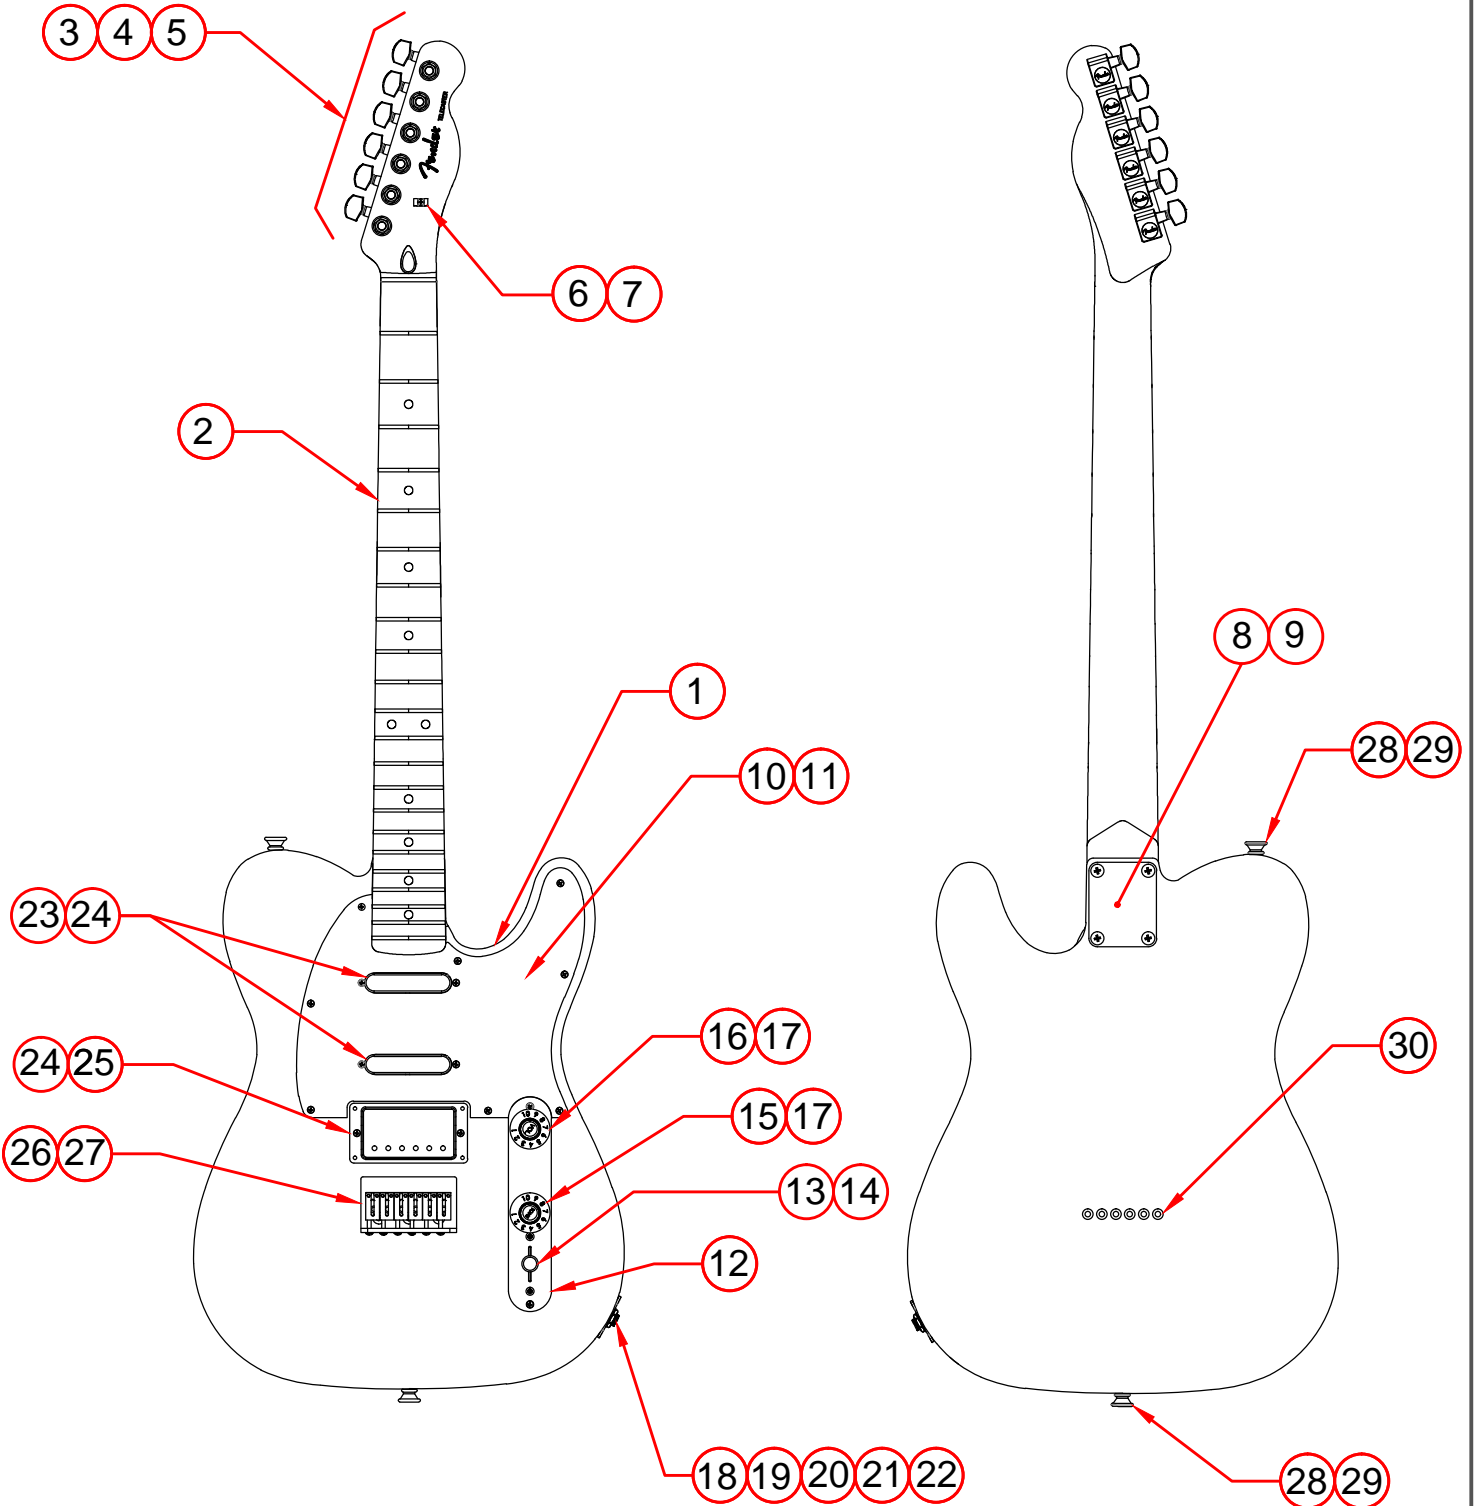

PARTS LAYOUT

BLACKTOP BARITONE TELECASTER (014-8700-XXX)

PARTS LIST

REF #	DESCRIPTION	PART NUMBER
1	BODY TELE BARITONE GST SLVR MEX PNT	0092978581
1	BODY TELE BARITONE CLSC COP MEX B&P	0093030584
1	BODY TELE BARITONE 3TSB MEX B&P	0093277500
2	NECK TELE BARITONE RW	0092979000
3	KEY GTR DUAL PIN MNT	0990820100
4	WASHER KEY	0053106049
5	BUSHING KEYS	0058820049
6	STRING GUIDE TREE	0081159000
7	SCRW SMAB 3x3/8 RHP NI	0011357049
8	NECK PLATE STD	0081156000
9	SCRW SMA 8x1-3/4 OHP NI	0015636049
10	PICKGUARD TELE SS B/W/B	0092876000
11	SCRW SMAB 4x1/2 OHP NI	0015578049
12	CONTROL PLATE TELE CHROME	0081151000
13	KNOB SWITCH VINT TELE	0994936000
14	PREWIRED SWITCH ASSY HSS	0092875010
15	KNOB TONE 72 TELE CUST	0054521049
16	KNOB VOLUME 72 TELE CUSTOM	0054521049
17	WSHR LCK INTL 3/8x.500x.020 NI	0022384049
18	JACK PLATE SQUARE CHR	0081155000
19	JACK PHONE 1/4 - OUTPUT	0047329049
20	WASHER LOCK INTL 3/8 X .687	0016436049
21	WSHR FLAT 3/8x.614 NI	0031153049
22	NUT HEX 3/8-32x3/32 TK NI	0016352049
23	2 SINGLE PICKUP SET NECK+MID	0092875000
24	SPRING COMPRESSION 1 1/16 #144	0018689049
25	PICKUP HUMBUCKER BRD NICKEL COVER	0081149010

WIRING DIAGRAM

BLACKTOP BARITONE TELECASTER (014-8700-XXX)

SWITCH & CONTROL FUNCTION

5 WAY SWITCH POSITION					
					SWITCH POSITION
					← NECK PICKUP
					← MID. PICKUP
					← BRIDGE PICKUP
	PICKUP IS ON		INDICATES POSITION OF 5 WAY SWITCH		
	PICKUP IS OFF				