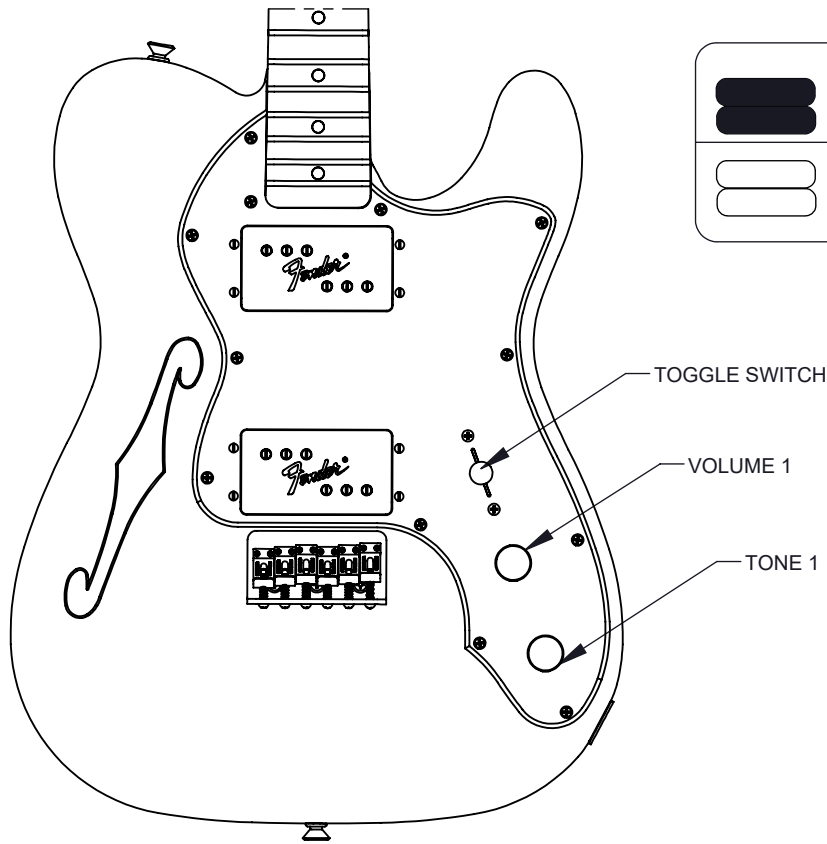

70'S TELE THINLINE® (014-9742-XXX)

WIRE ASSEMBLY

70'S TELE THINLINE ® (014-9742-XXX)

WIRING DIAGRAM

| 3- WAY SWITCH POSITION | | | SWITCH POSITION |
|------------------------|--|--|-----------------|
| | | | |
| | | | ← NECK PICKUP |
| | | | ← BRIDGE PICKUP |

| | | |
|--|---------------|--|
| | PICKUP IS ON | INDICATES POSITION OF 3 WAY SWITCH |
| | PICKUP IS OFF | |

70'S TELE THINLINE ® (014-9742-XXX)

ADDITIONAL SPECIFICATION DETAIL

FRET SIZE:
(FRET DIMENSIONS ARE BEFORE INSTALLATION)

PLEASE NOTE: AS EACH NECK IS SANDED & FINISHED BY HAND, THICKNESS DIMENSIONS MAY VARY SLIGHTLY FROM THOSE SHOWN.

NECK PROFILE: "C"

**KEY ASSY 70'S
CHROME
P/N 0076186000**

**TUNING MACHINE THRU-HOLE
INNER DIAMETER .358"**

**BUSHING KEYS 70'S
PN 0076555000**

**SADDLE HEIGHT ADJUSTMENT WRENCH:
HEX KEY P/N: 0018531049**

**SADDLE HEIGHT ADJUSTMENT SCREW
P/N 0040800000**

TRUSS ROD NUT P/N 0010286000

**LOGO: DECAL MEX 70'S TELE THINLINE
APPLIED UNDER THE FINISH**