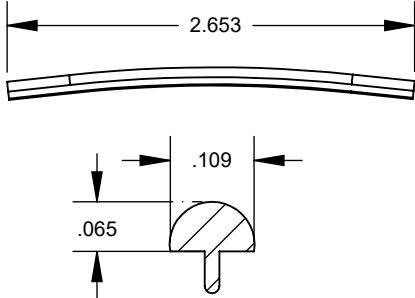

70'S TELE THINLINE® (014-9742-XXX)

WIRE ASSEMBLY

70'S TELE THINLINE ® (014-9742-XXX)

WIRING DIAGRAM

| 3- WAY SWITCH POSITION | | | SWITCH POSITION |
|------------------------|--|--|-----------------|
| | | | |
| | | | ← NECK PICKUP |
| | | | ← BRIDGE PICKUP |

| | | |
|--|---------------|--|
| | PICKUP IS ON | INDICATES POSITION OF 3 WAY SWITCH |
| | PICKUP IS OFF | |

70'S TELE THINLINE ® (014-9742-XXX)

ADDITIONAL SPECIFICATION DETAIL

FRET SIZE:
(FRET DIMENSIONS ARE BEFORE INSTALLATION)

PLEASE NOTE: AS EACH NECK IS SANDED & FINISHED BY HAND, THICKNESS DIMENSIONS MAY VARY SLIGHTLY FROM THOSE SHOWN.

NECK PROFILE: "C"

**KEY ASSY 70'S
CHROME
P/N 0076186000**

**TUNING MACHINE THRU-HOLE
INNER DIAMETER .358"**

PICKUP SPECIFICATIONS

| POSITION | MAGNETS | DC RESISTANCE | POLARITY |
|----------|----------|---------------|----------|
| NECK | ALNICO 5 | 7.8KΩ | NORTH |
| BRIDGE | ALNICO 5 | 9.2 KΩ | SOUTH |