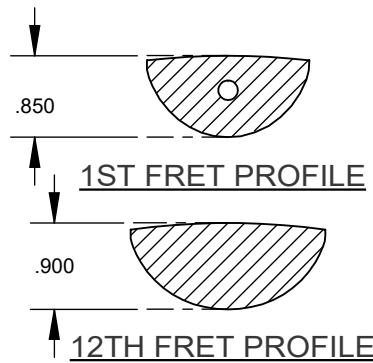

| | | |
|--|---------------|--|
| | PICKUP IS ON | INDICATES POSITION OF 3 WAY SWITCH |
| | PICKUP IS OFF | |

70'S TELE THINLINE ® (014-9742-XXX)

ADDITIONAL SPECIFICATION DETAIL

FRET SIZE:
(FRET DIMENSIONS ARE BEFORE INSTALLATION)

PLEASE NOTE: AS EACH NECK IS SANDED & FINISHED BY HAND, THICKNESS DIMENSIONS MAY VARY SLIGHTLY FROM THOSE SHOWN.

NECK PROFILE: "C"

**KEY ASSY 70'S
CHROME
P/N 0076186000**

**TUNING MACHINE THRU-HOLE
INNER DIAMETER .358"**

**BUSHING KEYS 70'S
PN 0076555000**

**SADDLE HEIGHT ADJUSTMENT WRENCH:
HEX KEY P/N: 0018531049**

**SADDLE HEIGHT ADJUSTMENT SCREW
P/N 0040800000**

TRUSS ROD NUT P/N 0010286000

**LOGO: DECAL MEX 70'S TELE THINLINE
APPLIED UNDER THE FINISH**

PICKUP SPECIFICATIONS

| POSITION | MAGNETS | DC RESISTANCE | POLARITY |
|----------|----------|---------------|----------|
| NECK | ALNICO 5 | 7.8KΩ | NORTH |
| BRIDGE | ALNICO 5 | 9.2 KΩ | SOUTH |