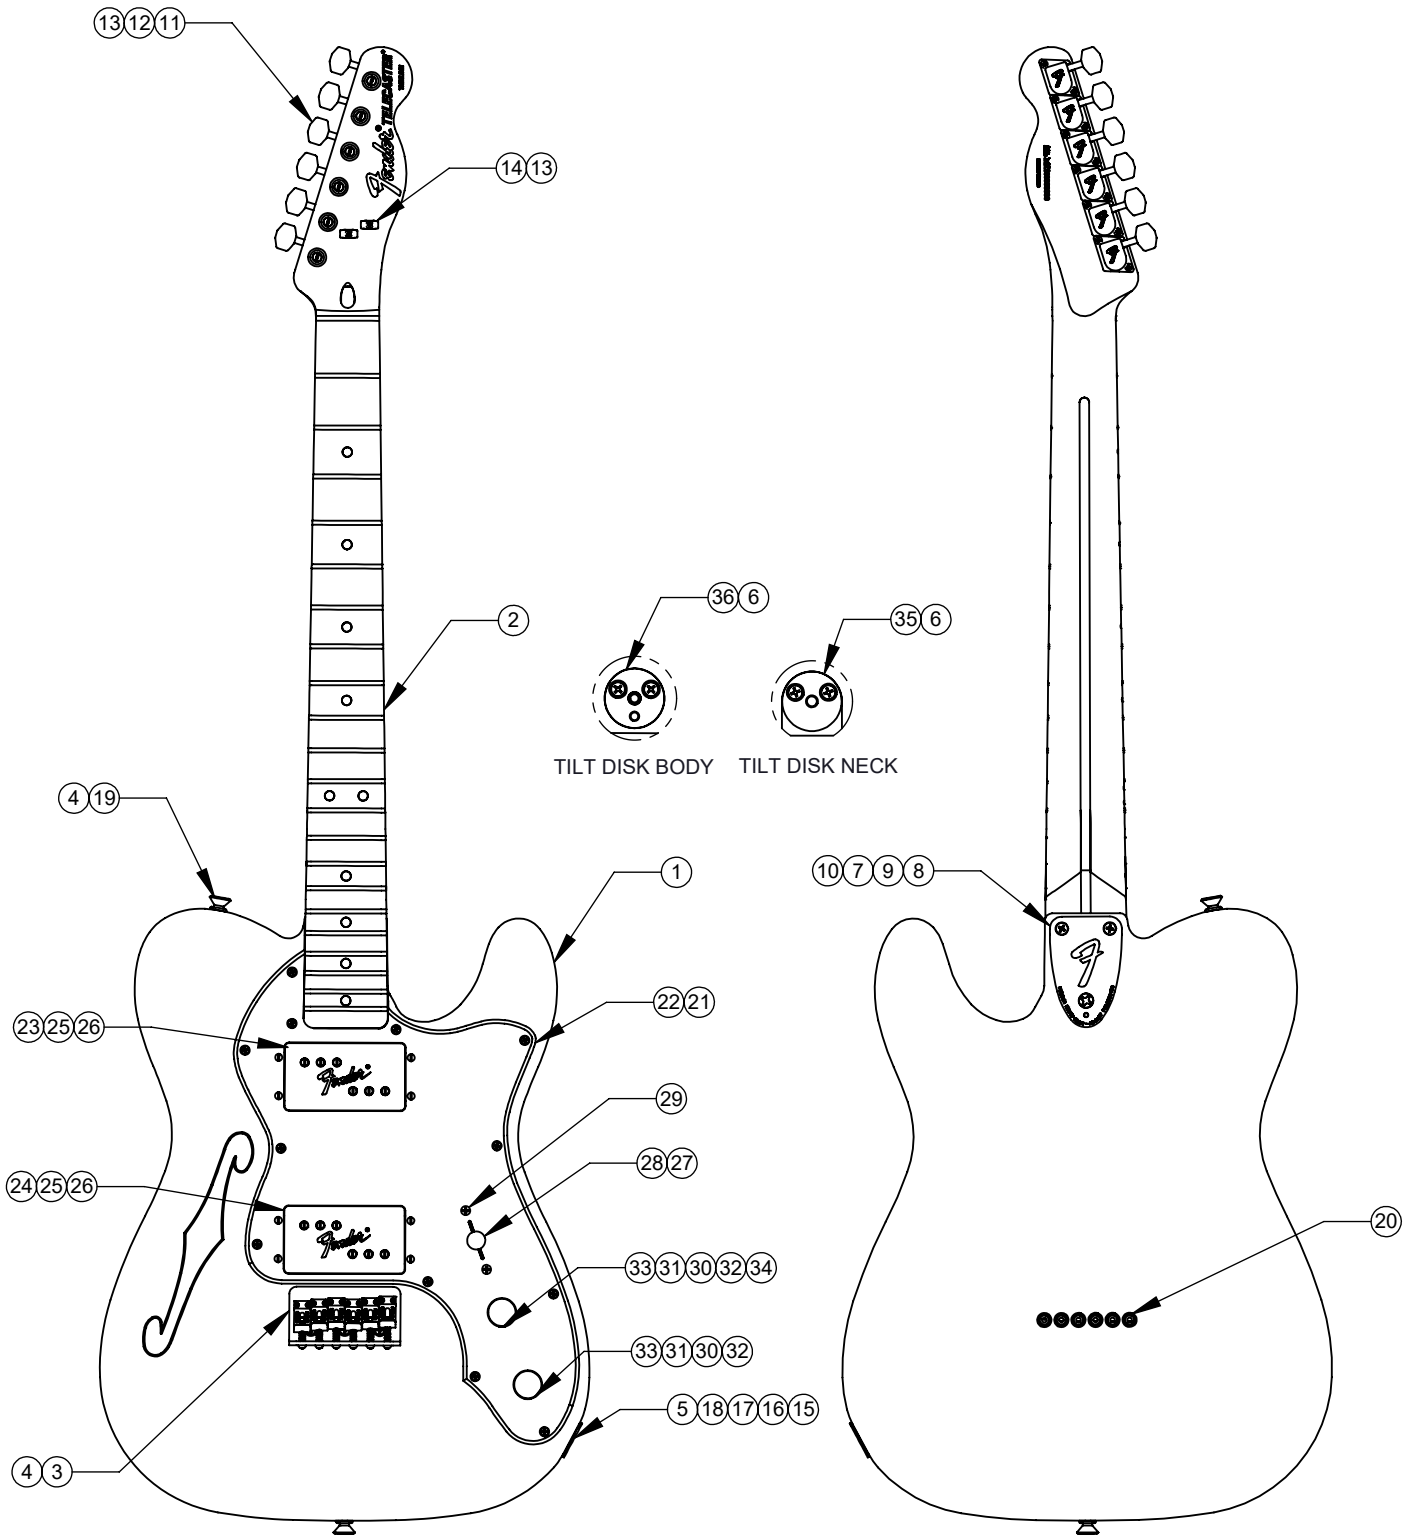

70'S TELE THINLINE® (014-9742-XXX)

PARTS LAYOUT

70'S TELE THINLINE ® (014-9742-XXX)

PARTS LAYOUT

36	0020212000	TILT DISK BODY
35	0020220000	TILT DISK NECK
34	0024832000	CAP MPF RDL .022uf 250v 10%
33	0097332000	KNOB KNURLED CHROME
32	0016352000	NUT HEX 3/8-32x3/32 TK NI
31	0019064000	CONTROL 250K 10% AUDIO METAL
30	0016436000	WSHR LCK INTL 3/8x.687x.035 NI
29	0021417000	SCREW MA 6-32X5/8 RH NI
28	0018359000	KNOB SWITCH VINT TELE
27	0053290000	SWITCH 3 WAY LEVER W/METAL GRG #51992
26	0058404000	SCRW M 3-48x7/8" RHP NI
25	0050167000	SPRING HB MTG 3/4"
24	7716627000	PICKUP ASSY BRIDGE VINT HUMBUCKER
23	7716626000	PICKUP ASSY NECK VINT HUMBUCKER
22	7716787000	PICKGUARD ASSY '72 TELE THINLINE
21	0015578000	SCREW SMAB 4 X 1/2 OHP NI
20	0012112000	FERRULE STRING RETAINER NI
19	0012344000	BUTTON STRAP NICKEL PLATED
18	0016352000	NUT HEX 3/8-32x3/32 TK NI
17	0010355060	RETAINER JACK NI PLT (TELE)
16	0016436000	WSHR LCK INTL 3/8x.687x.035 NI
15	0096282000	OUTPUT ASSY, TELE MEXICO 19"
14	0093569000	STRING TREE VINTAGE NI
13	0011357000	SCREW SMAB 3 X 3/8 RHP STL NI
12	0076555000	BUSHING GUITAR KEY 70'S
11	0076186000	KEY GTR 70'S F SHORT RH CHROME
10	0020972000	SCRW ST HEX OV PT 10-32X1/2
9	0015636000	SCREW SMA 8 x 1-3/4 OHP NI
8	0054525000	NECK PLATE 3-BOLT TILT ADJUST
7	0012156000	BOLT ADJ 1/4-28 X 1-9/16 NP
6	0084699000	SCRW SMA 8x3/4 FHP NI
5	0021452000	FERRULE JACK STD TELE CHROME
4	0015610000	SCREW SMAB 5 X 1 OHP NI
3	0037592000	BRIDGE ASSY NON TREM VINTAGE STRAT
2	7706024000	NECK FSR 72 TELE MPL
1	0054569000	BODY - '72 TELE THINLINE MEXICO
ITEM NO.	PART NUMBER	DESCRIPTION