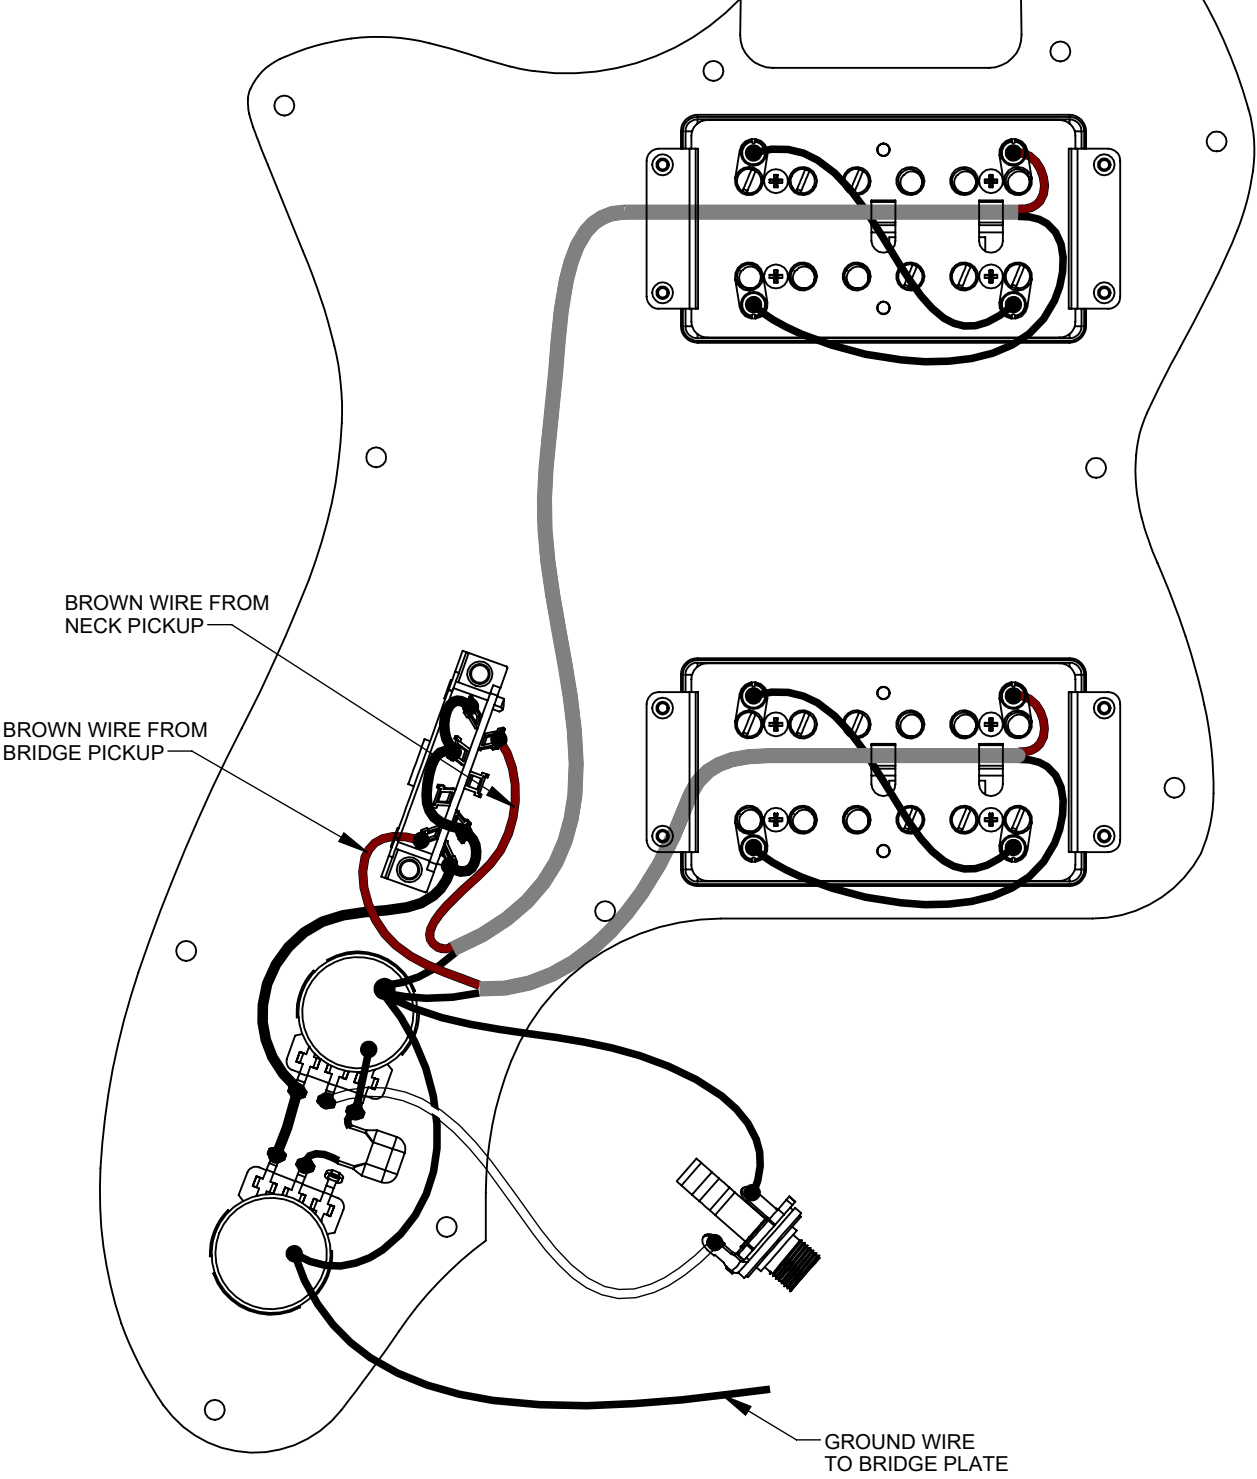

70'S TELE THINLINE® (014-9742-XXX)

WIRE ASSEMBLY

70'S TELE THINLINE ® (014-9742-XXX)

WIRING DIAGRAM

| 3- WAY SWITCH POSITION | | | SWITCH POSITION |
|------------------------|--|--|-----------------|
| | | | |
| | | | ← NECK PICKUP |
| | | | ← BRIDGE PICKUP |

PLEASE NOTE: AS EACH NECK IS SANDED & FINISHED BY HAND, THICKNESS DIMENSIONS MAY VARY SLIGHTLY FROM THOSE SHOWN.

NECK PROFILE: "C"

**KEY ASSY 70'S
CHROME
P/N 0076186000**

**TUNING MACHINE THRU-HOLE
INNER DIAMETER .358"**

**BUSHING KEYS 70'S
PN 0076555000**

**SADDLE HEIGHT ADJUSTMENT WRENCH:
HEX KEY P/N: 0018531049**

**SADDLE HEIGHT ADJUSTMENT SCREW
P/N 0040800000**

TRUSS ROD NUT P/N 0010286000

**LOGO: DECAL MEX 70'S TELE THINLINE
APPLIED UNDER THE FINISH**

PICKUP SPECIFICATIONS

| POSITION | MAGNETS | DC RESISTANCE | POLARITY |
|----------|----------|---------------|----------|
| NECK | ALNICO 5 | 7.8KΩ | NORTH |
| BRIDGE | ALNICO 5 | 9.2 KΩ | SOUTH |