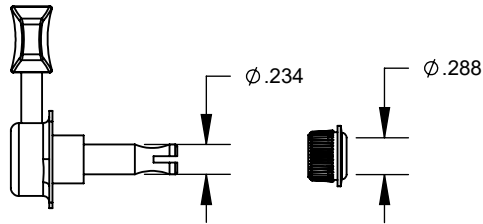

| | | |
|--|---------------|--|
| | PICKUP IS ON | INDICATES POSITION OF 3 WAY SWITCH |
| | PICKUP IS OFF | |

70'S TELE THINLINE ® (014-9742-XXX)

ADDITIONAL SPECIFICATION DETAIL

FRET SIZE:
(FRET DIMENSIONS ARE BEFORE INSTALLATION)

PLEASE NOTE: AS EACH NECK IS SANDED & FINISHED BY HAND, THICKNESS DIMENSIONS MAY VARY SLIGHTLY FROM THOSE SHOWN.

NECK PROFILE: "C"

**KEY ASSY 70'S
CHROME
P/N 0076186000**

**TUNING MACHINE THRU-HOLE
INNER DIAMETER .358"**

**BUSHING KEYS 70'S
PN 0076555000**

**SADDLE HEIGHT ADJUSTMENT WRENCH:
HEX KEY P/N: 0018531049**

**SADDLE HEIGHT ADJUSTMENT SCREW
P/N 0040800000**

TRUSS ROD NUT P/N 0010286000

**LOGO: DECAL MEX 70'S TELE THINLINE
APPLIED UNDER THE FINISH**

PICKUP SPECIFICATIONS

| POSITION | MAGNETS | DC RESISTANCE | POLARITY |
|----------|----------|---------------|----------|
| NECK | ALNICO 5 | 7.8KΩ | NORTH |
| BRIDGE | ALNICO 5 | 9.2 KΩ | SOUTH |