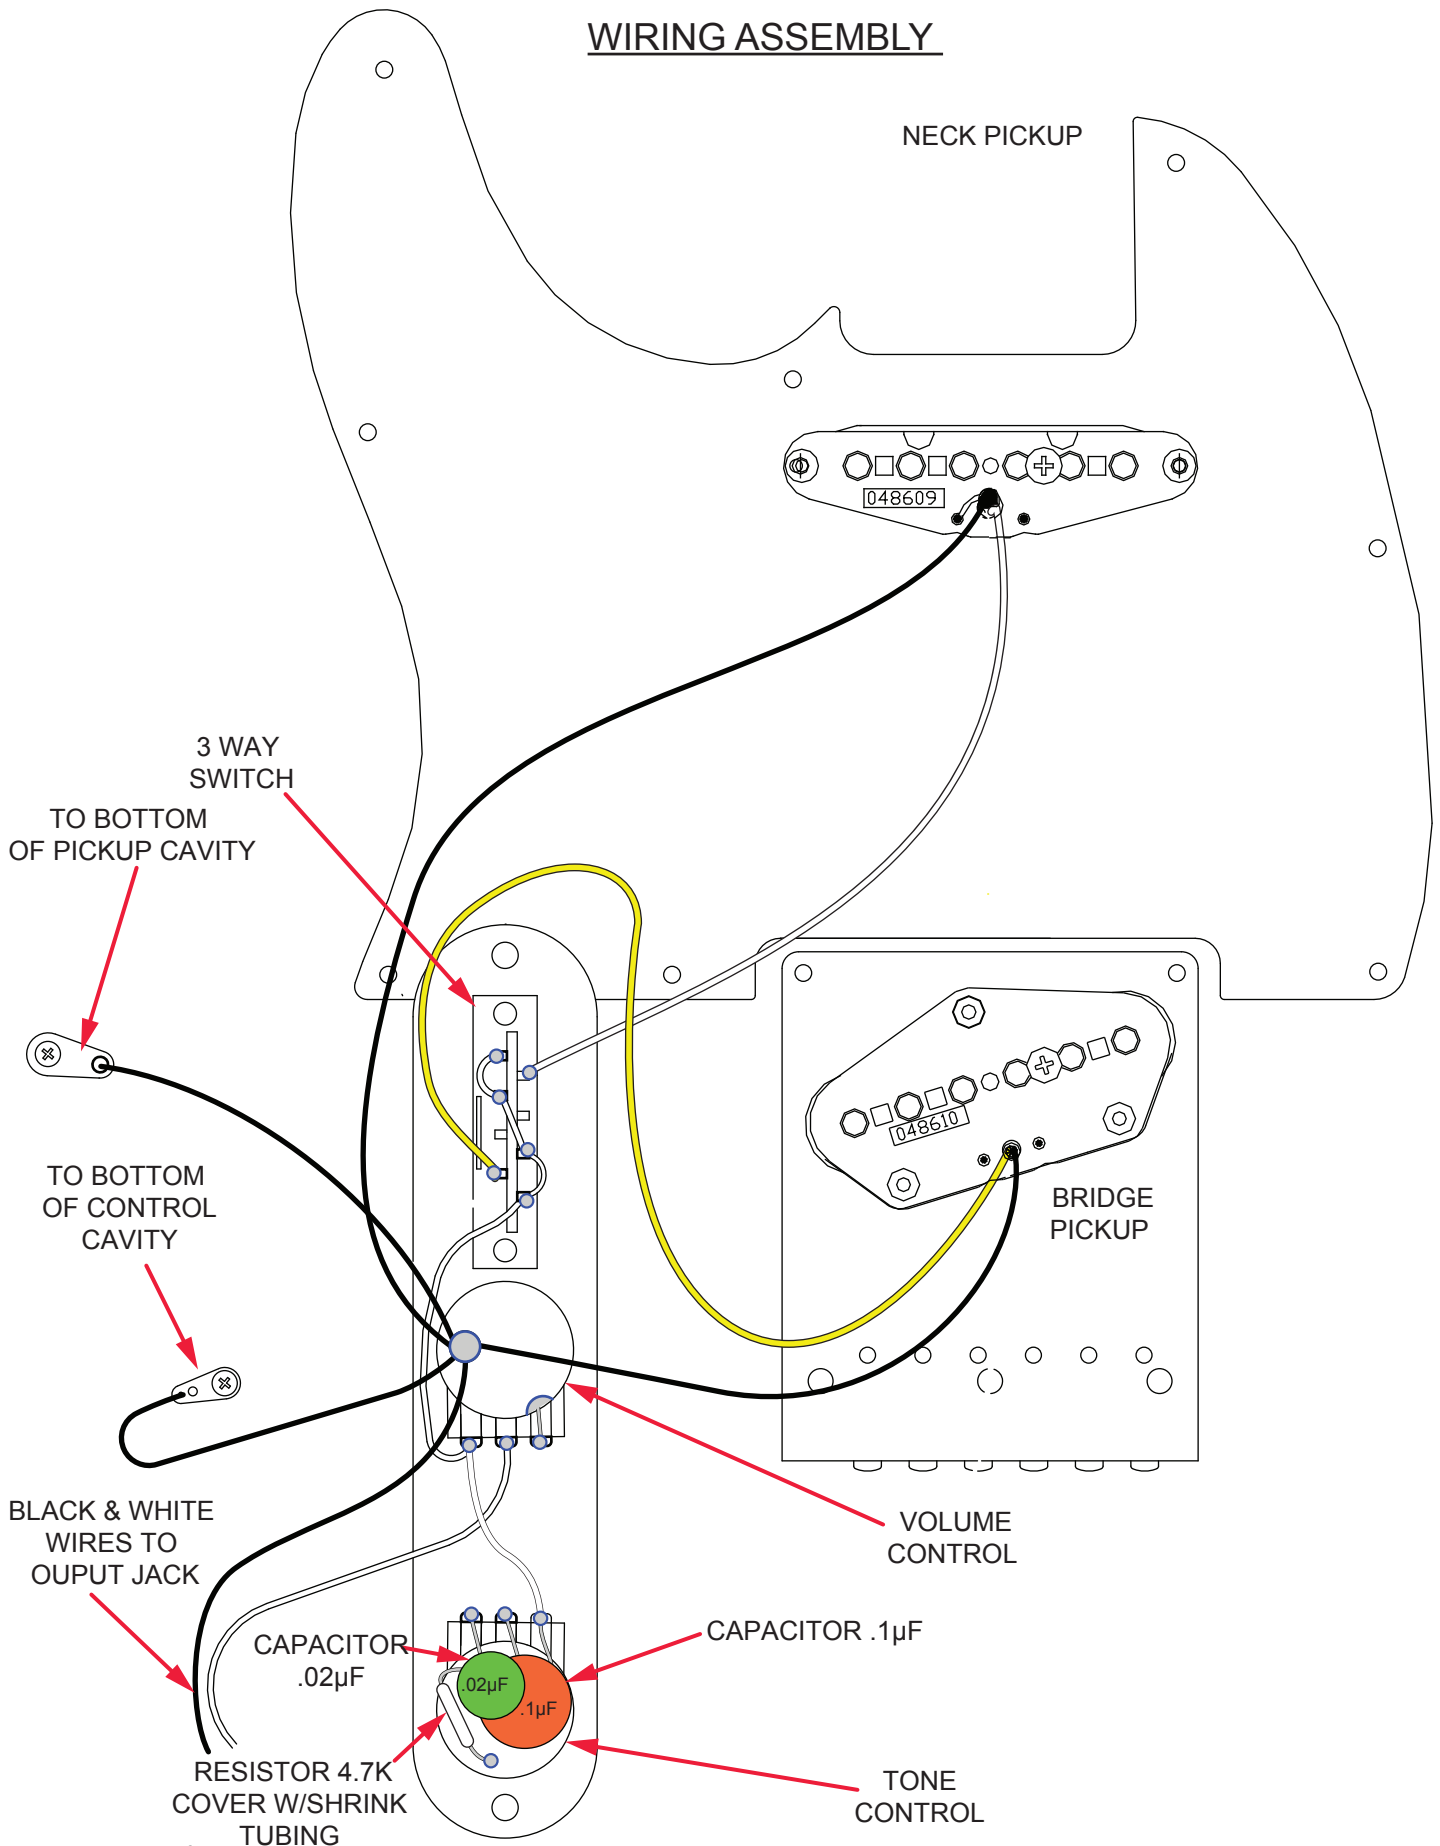

AMERICAN BLASTED ASH TELECASTER® (0170174XXX)

PARTS LAYOUT

AMERICAN BLASTED ASH TELECASTER® (0170174XXX)

PARTS LIST

REF#	DESCRIPTION	PART NUMBER
1	BODY AM BLASTED ASH TELE SBT STN	7706031527
1	BODY AM BLASTED ASH TELE CRM STN	7706031538
2	NECK HWY 1 TELE MN UPG	0072994000
3	TUNERS AM STD CHROME	0037429049
4	BUSHING KEYS	0053107000
5	WASHER KEYS	0053106049
6	STRING GUIDE TREE AM STD	0994911000
7	SCREW SMAB 3 X 3/8 RHP ZA CHROME	0021405049
8	NECK PLATE CHROME STD	0033024000
9	SCREW SMA 8 X1-3/4 OHP NI	0015636049
10	PICKGUARD AS TELE B/W/B	0073054000
11	SCREW SMAB 4 X 1/2 OHP NI	0015578049
12	CONTROL PLATE TELE VINT ALUM CHROME	0093823000
13	SWITCH 3-WAY LEVER	0992041000
14	KNOB SWITCH VINT TELE	0994936000
15	SCREW M 6-32 X 5/8 RHP NI	0015800049
16	KNOB CONTROL VINT TELE	0018357000
17	SCREW SET 8-32 X 3/16	0994922000
18	CONTROL 250K 10%	0990831000
19	NUT HEX 3/8-32 3/32 TK NI	0016352049
20	WASHER LOCK INTL 3/8 X .687	0016436049
21	CAPACITOR CERAMIC DISC .1µF 50V	0068939000
22	CAPACITOR CERAMIC DISC .02µF 50V	0069010000
23	RESISTOR 4.7K 1/4W	0069011001
24	JACK PHONE OPEN CIRCT 11	0021956049
25	FERRULE JACK STD TELE CHROME	0021452000
26	RETAINER JACK NI PLT TELE	0010355069
27	BRIDGE ASSY AM SPECIAL STD HOT	7706032000
27A	BRIDGE PLATE VINT TELE	0054162049
27B	BRIDGE SECTION VINT TELE	0990843000
27C	SCREW 6-32 X 1-1/4 FLHSNI	0018377049
27D	SPRING COMPRESSION 1-1/16 #144	0018689049
27E	SCREW ST 6-32 X 7/16 OVPT SL NI	0016105049
28	PICKUP ASSY BRIDGE AM STD TELE	0992133000
29	SCREW 6-32 X 3/4 RHP ZA	0048631049

*= NOT PICTURED IN DIAGRAM

AMERICAN BLASTED ASH TELECASTER® (0170174XXX)

WIRING ASSEMBLY

AMERICAN BLASTED ASH TELECASTER® (0170174XXX)

SWITCH AND CONTROL FUNCTION