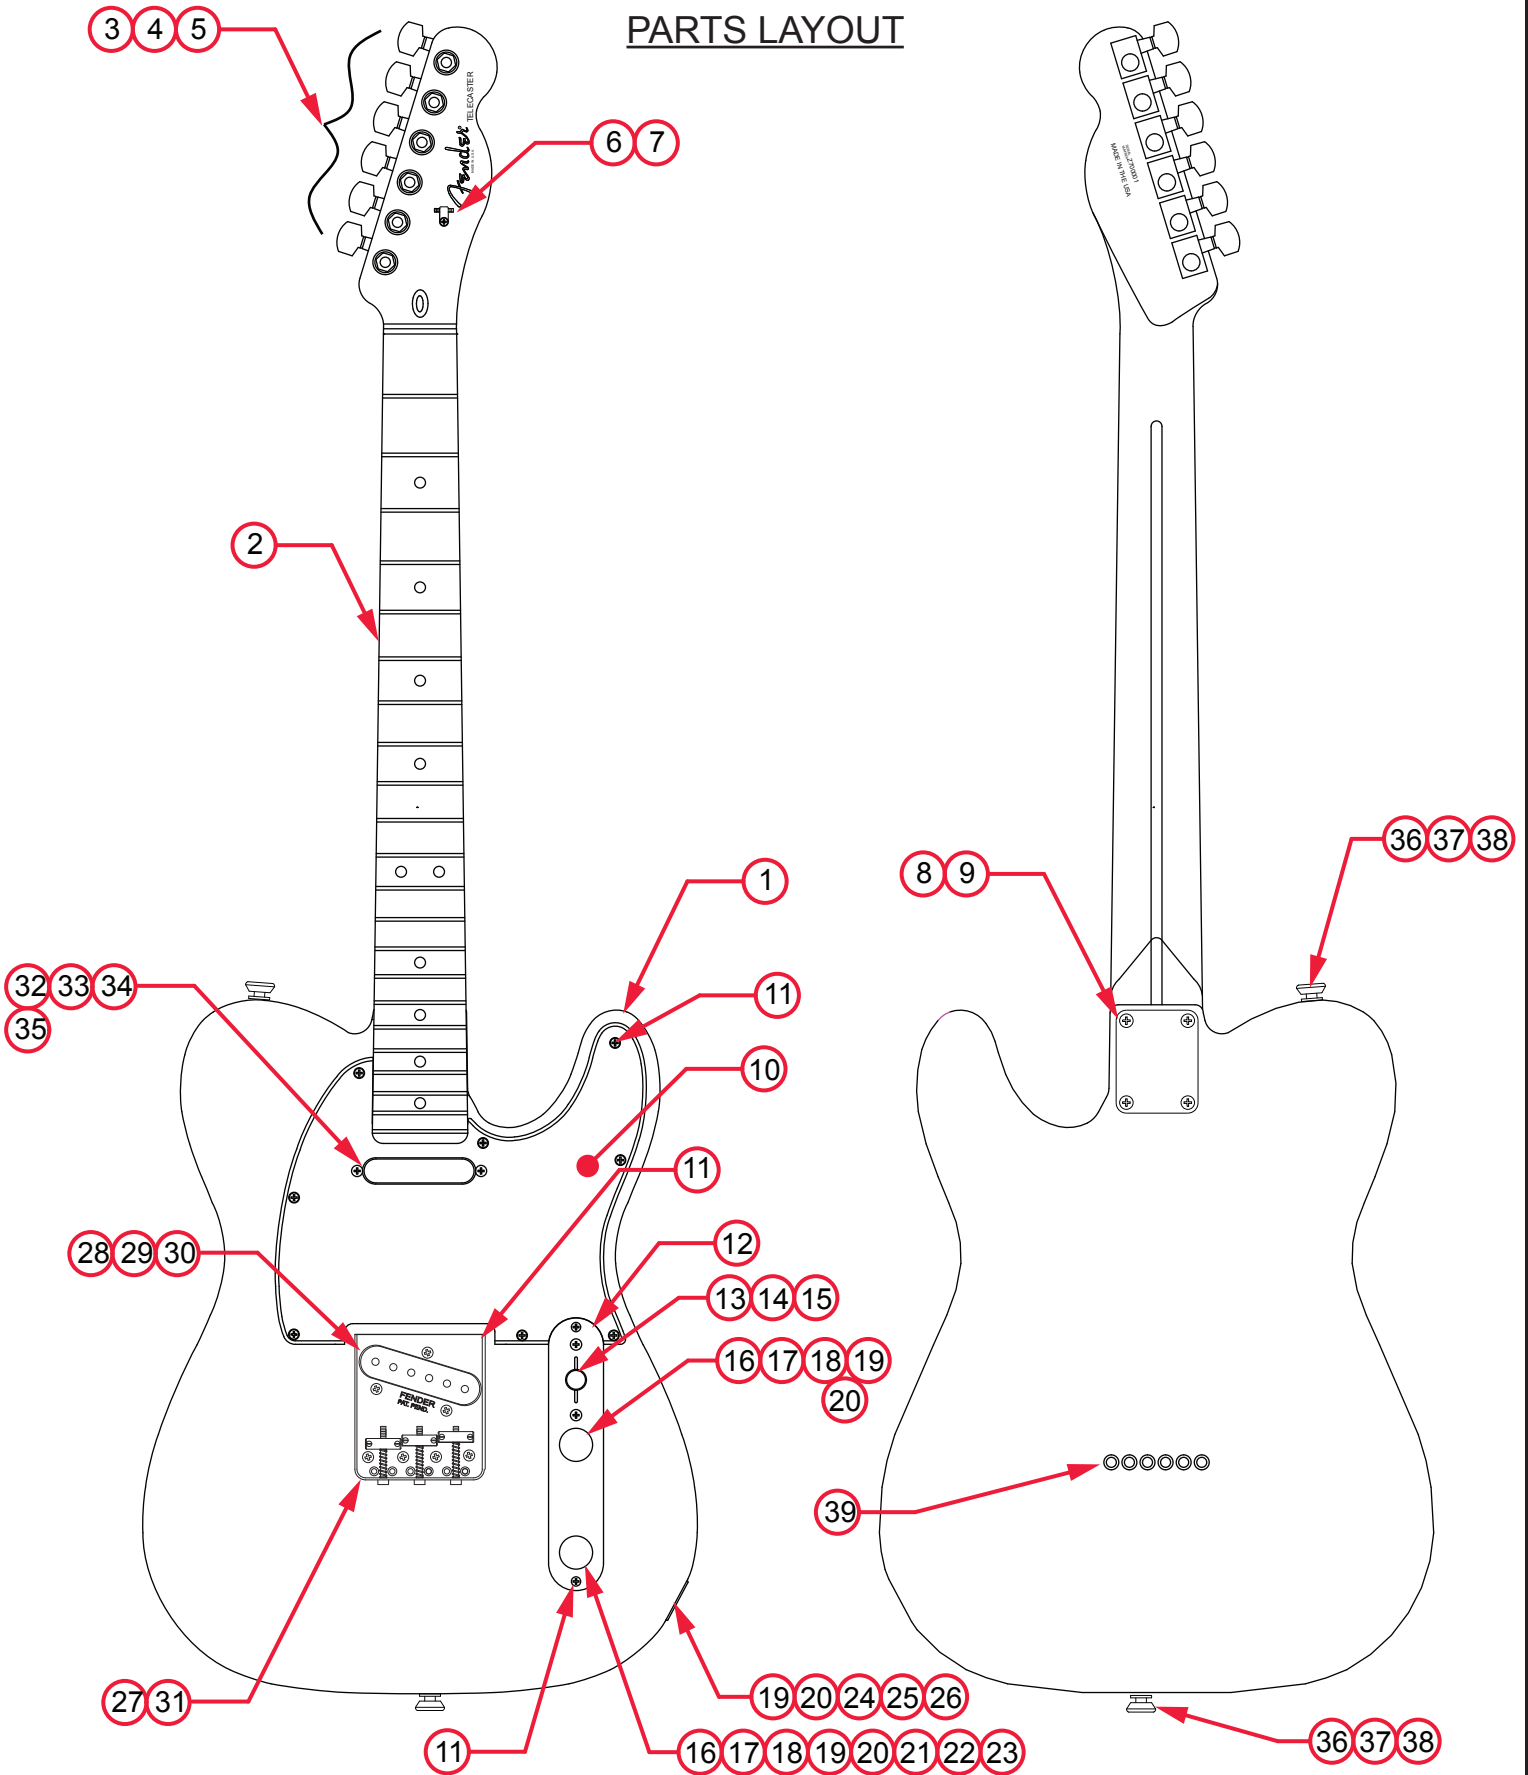

AMERICAN BLASTED ASH TELECASTER® (0170174XXX)

PARTS LAYOUT

AMERICAN BLASTED ASH TELECASTER® (0170174XXX)

PARTS LIST

REF#	DESCRIPTION	PART NUMBER
1	BODY AM BLASTED ASH TELE SBT STN	7706031527
1	BODY AM BLASTED ASH TELE CRM STN	7706031538
2	NECK HWY 1 TELE MN UPG	0072994000
3	TUNERS AM STD CHROME	0037429049
4	BUSHING KEYS	0053107000
5	WASHER KEYS	0053106049
6	STRING GUIDE TREE AM STD	0994911000
7	SCREW SMAB 3 X 3/8 RHP ZA CHROME	0021405049
8	NECK PLATE CHROME STD	0033024000
9	SCREW SMA 8 X1-3/4 OHP NI	0015636049
10	PICKGUARD AS TELE B/W/B	0073054000
11	SCREW SMAB 4 X 1/2 OHP NI	0015578049
12	CONTROL PLATE TELE VINT ALUM CHROME	0093823000
13	SWITCH 3-WAY LEVER	0992041000
14	KNOB SWITCH VINT TELE	0994936000
15	SCREW M 6-32 X 5/8 RHP NI	0015800049
16	KNOB CONTROL VINT TELE	0018357000
17	SCREW SET 8-32 X 3/16	0994922000
18	CONTROL 250K 10%	0990831000
19	NUT HEX 3/8-32 3/32 TK NI	0016352049
20	WASHER LOCK INTL 3/8 X .687	0016436049
21	CAPACITOR CERAMIC DISC .1µF 50V	0068939000
22	CAPACITOR CERAMIC DISC .02µF 50V	0069010000
23	RESISTOR 4.7K 1/4W	0069011001
24	JACK PHONE OPEN CIRCT 11	0021956049
25	FERRULE JACK STD TELE CHROME	0021452000
26	RETAINER JACK NI PLT TELE	0010355069
27	BRIDGE ASSY AM SPECIAL STD HOT	7706032000
27A	BRIDGE PLATE VINT TELE	0054162049
27B	BRIDGE SECTION VINT TELE	0990843000
27C	SCREW 6-32 X 1-1/4 FLHSNI	0018377049
27D	SPRING COMPRESSION 1-1/16 #144	0018689049
27E	SCREW ST 6-32 X 7/16 OVPT SL NI	0016105049
28	PICKUP ASSY BRIDGE AM STD TELE	0992133000
29	SCREW 6-32 X 3/4 RHP ZA	0048631049

*= NOT PICTURED IN DIAGRAM

AMERICAN BLASTED ASH TELECASTER® (0170174XXX)

WIRING ASSEMBLY

AMERICAN BLASTED ASH TELECASTER® (0170174XXX)

SWITCH AND CONTROL FUNCTION