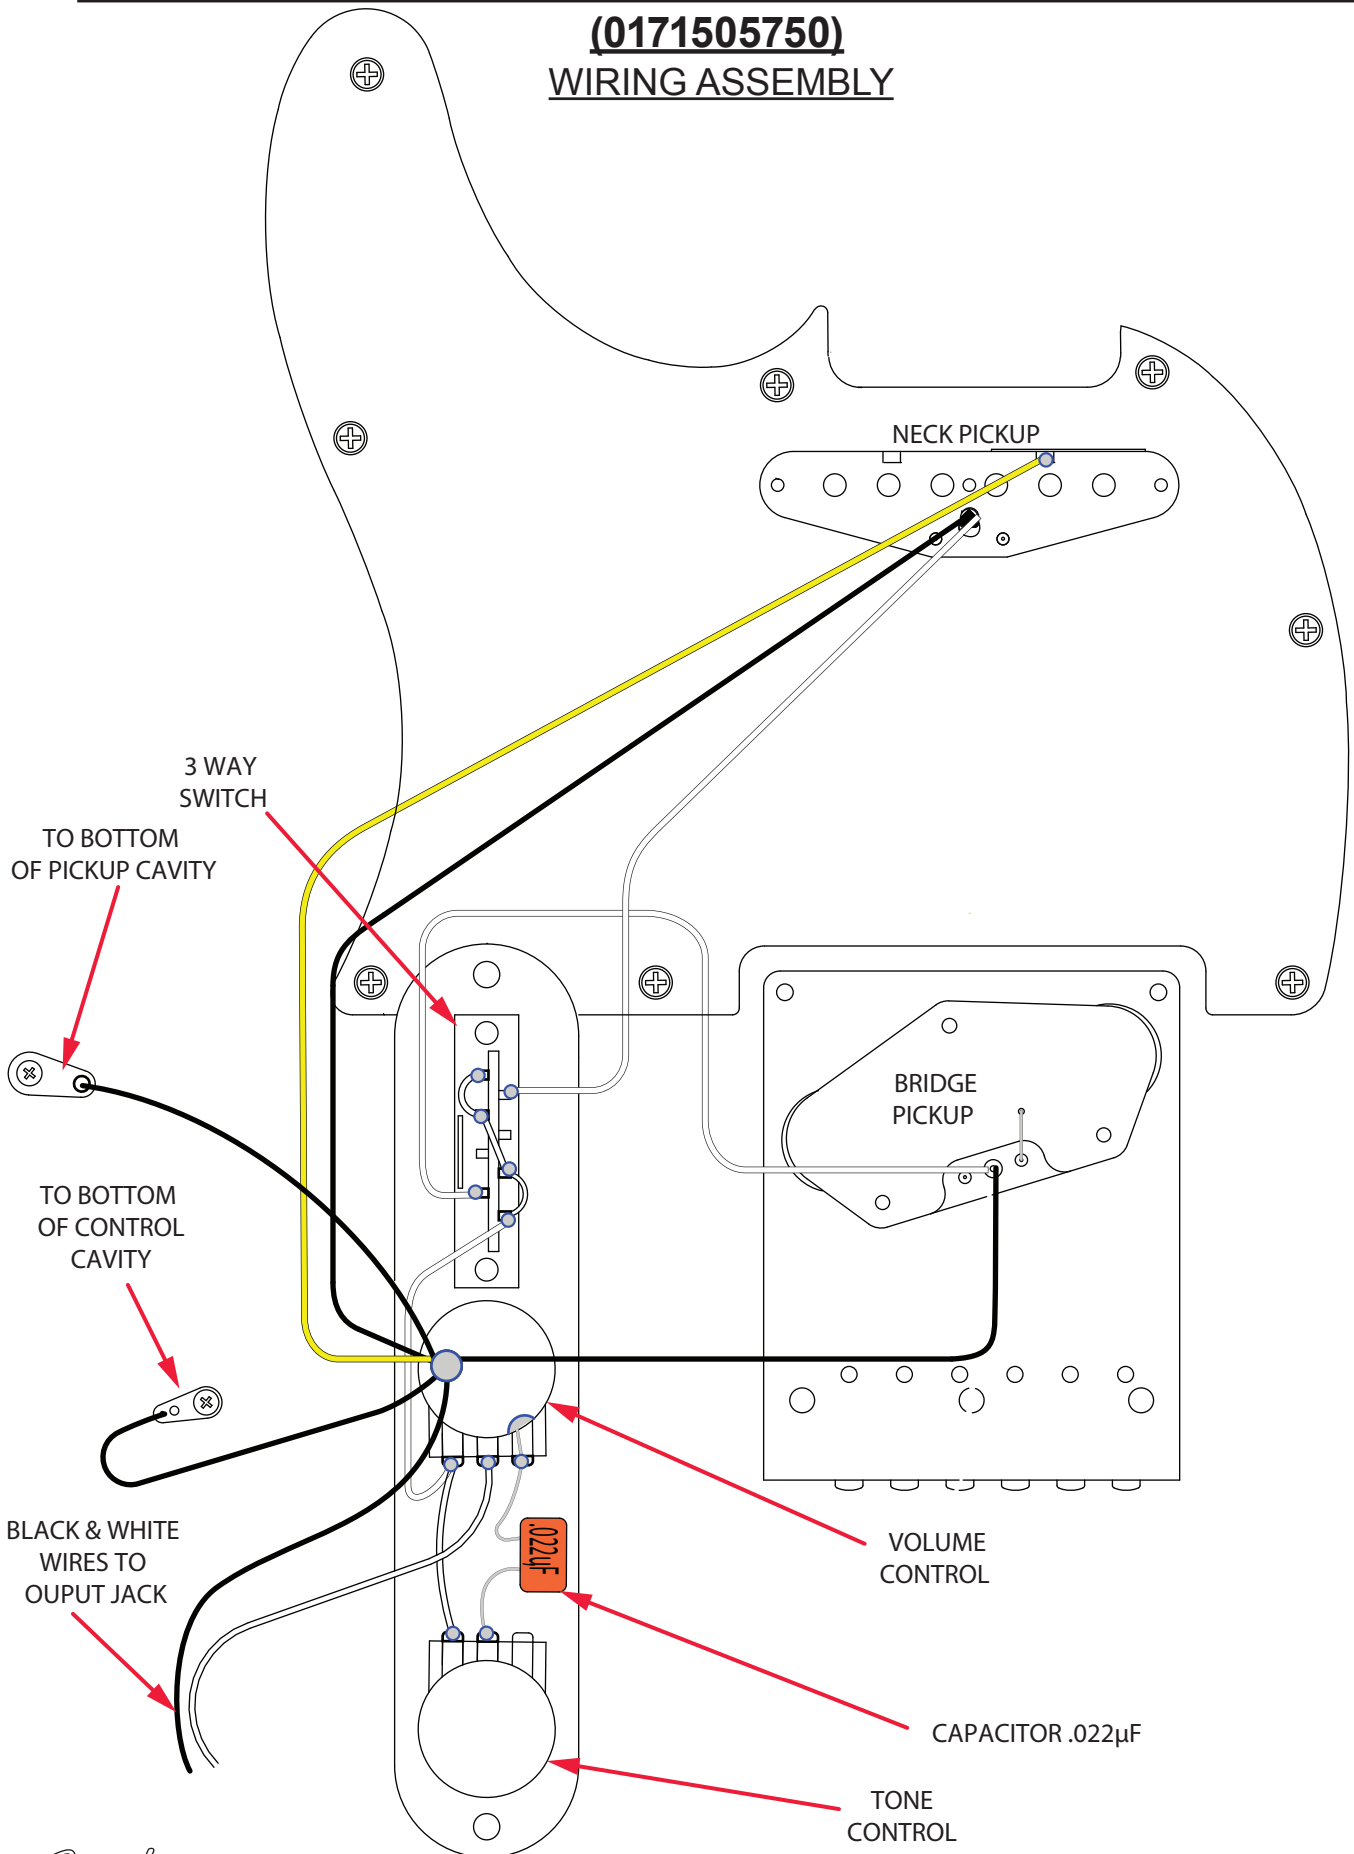

AMERICAN STANDARD TELECASTER® DBL CUTAWAY LTD ED

(0171505750)
PARTS LAYOUT

AMERICAN STANDARD TELECASTER® DBL CUTAWAY LTD ED

(0171505750)

PARTS LIST

REF#	DESCRIPTION	PART NUMBER
1	BODY TELE DOUBLE CUTAWAY BTB	7707917550
2	NECK ASSY AM STD TELE UPG MPL	0075403000
3	KEY GTR DUAL PIN MNT	0990820100
4	KEY GTR 2 PIN MTG SHORT	0058142000
5	WASHER KEY	0053106049
6	BUSHING KEY	0058820049
7	STRING GUIDE TREE AM STD	0994911000
8	SCREW SMAB 3 X 3/8 RHP ZA CHROME	0021405049
9	NECK PLATE GTR DLX CHR ALUM LTD ED	7707589000
10	SCREW SMA 8 X 1-3/4 OHPH ZA	0021424049
11	SCREW ST 1/4-20 X 3/8 OP NI HEX	0031571000
12	PICKGUARD TELE AM STD DBL CUT LTD ED BLK	7707928000
13	SCREW SMAB 4 X 1/2 OHP ZA	0994923000
14	CONTROL PLATE TELE	0992058000
15	SWITCH 3 WAY LEVER W/MTL	0992041000
16	KNOB SWITCH VINT TELE	0994936000
17	SCREW MA-6-32 X 5/8 RH ZA	0994925000
18	KNOB KNURLED CHROME	0991366000
19	SCREW ST 8-32 X 3/16 SL	0994922000
20	HEX NUT 3/8-32 X 3/32 TK NI	0016352049
21	WASHER LOCK INTL 3/8 X .687	0016436049
22	CONTROL 250K 10%	0099083100
23	CONTROL 250K SOLID SHFT NO LOAD	0990833000
24	CAP MPF RDL .022µF 250V 10%	0024832049
25	BRIDGE ASSY AM SERIES TELE W/PICKUP 2012	0093271000
25A	BRIDGE PLATE AM SERIES TELE RH CHROME	0075106000
25B	BRIDGE SECTION ASSY NI AM SERIES TELE SHORT	0075123103
25C	BRIDGE SECTION ASSY NI AM SERIES TELE TALL	0075123104
25D	SPRING INTONATION ADJ 6COIL NI	0056138000
25E	SPRING INTONATION ADJ 7COIL NI	0056139000
25F	SCREW M4-40 X 3/4 RHP NI	0076245000
26	PICKUP BROADCASTER BRIDGE	0068050000
27	SCREW 6-32 X 3/4 RHP ZA	0048631049
*28	TUBING LATEX CUT .375 X 1/8 ID X 1/4 OD	0036878000

*= NOT PICTURED IN DIAGRAM

AMERICAN STANDARD TELECASTER® DBL CUTAWAY LTD ED

(0171505750)

WIRING ASSEMBLY

AMERICAN STANDARD TELECASTER® DBL CUTAWAY LTD ED (0171505750)

SWITCH AND CONTROL FUNCTION

3 WAY SWITCH POSITION			
			← 3 WAY SWITCH POSITION
			← NECK PICKUP
			← BRIDGE PICKUP
	PICKUP IS ON		INDICATES POSITION OF 3 WAY SWITCH
	PICKUP IS OFF		