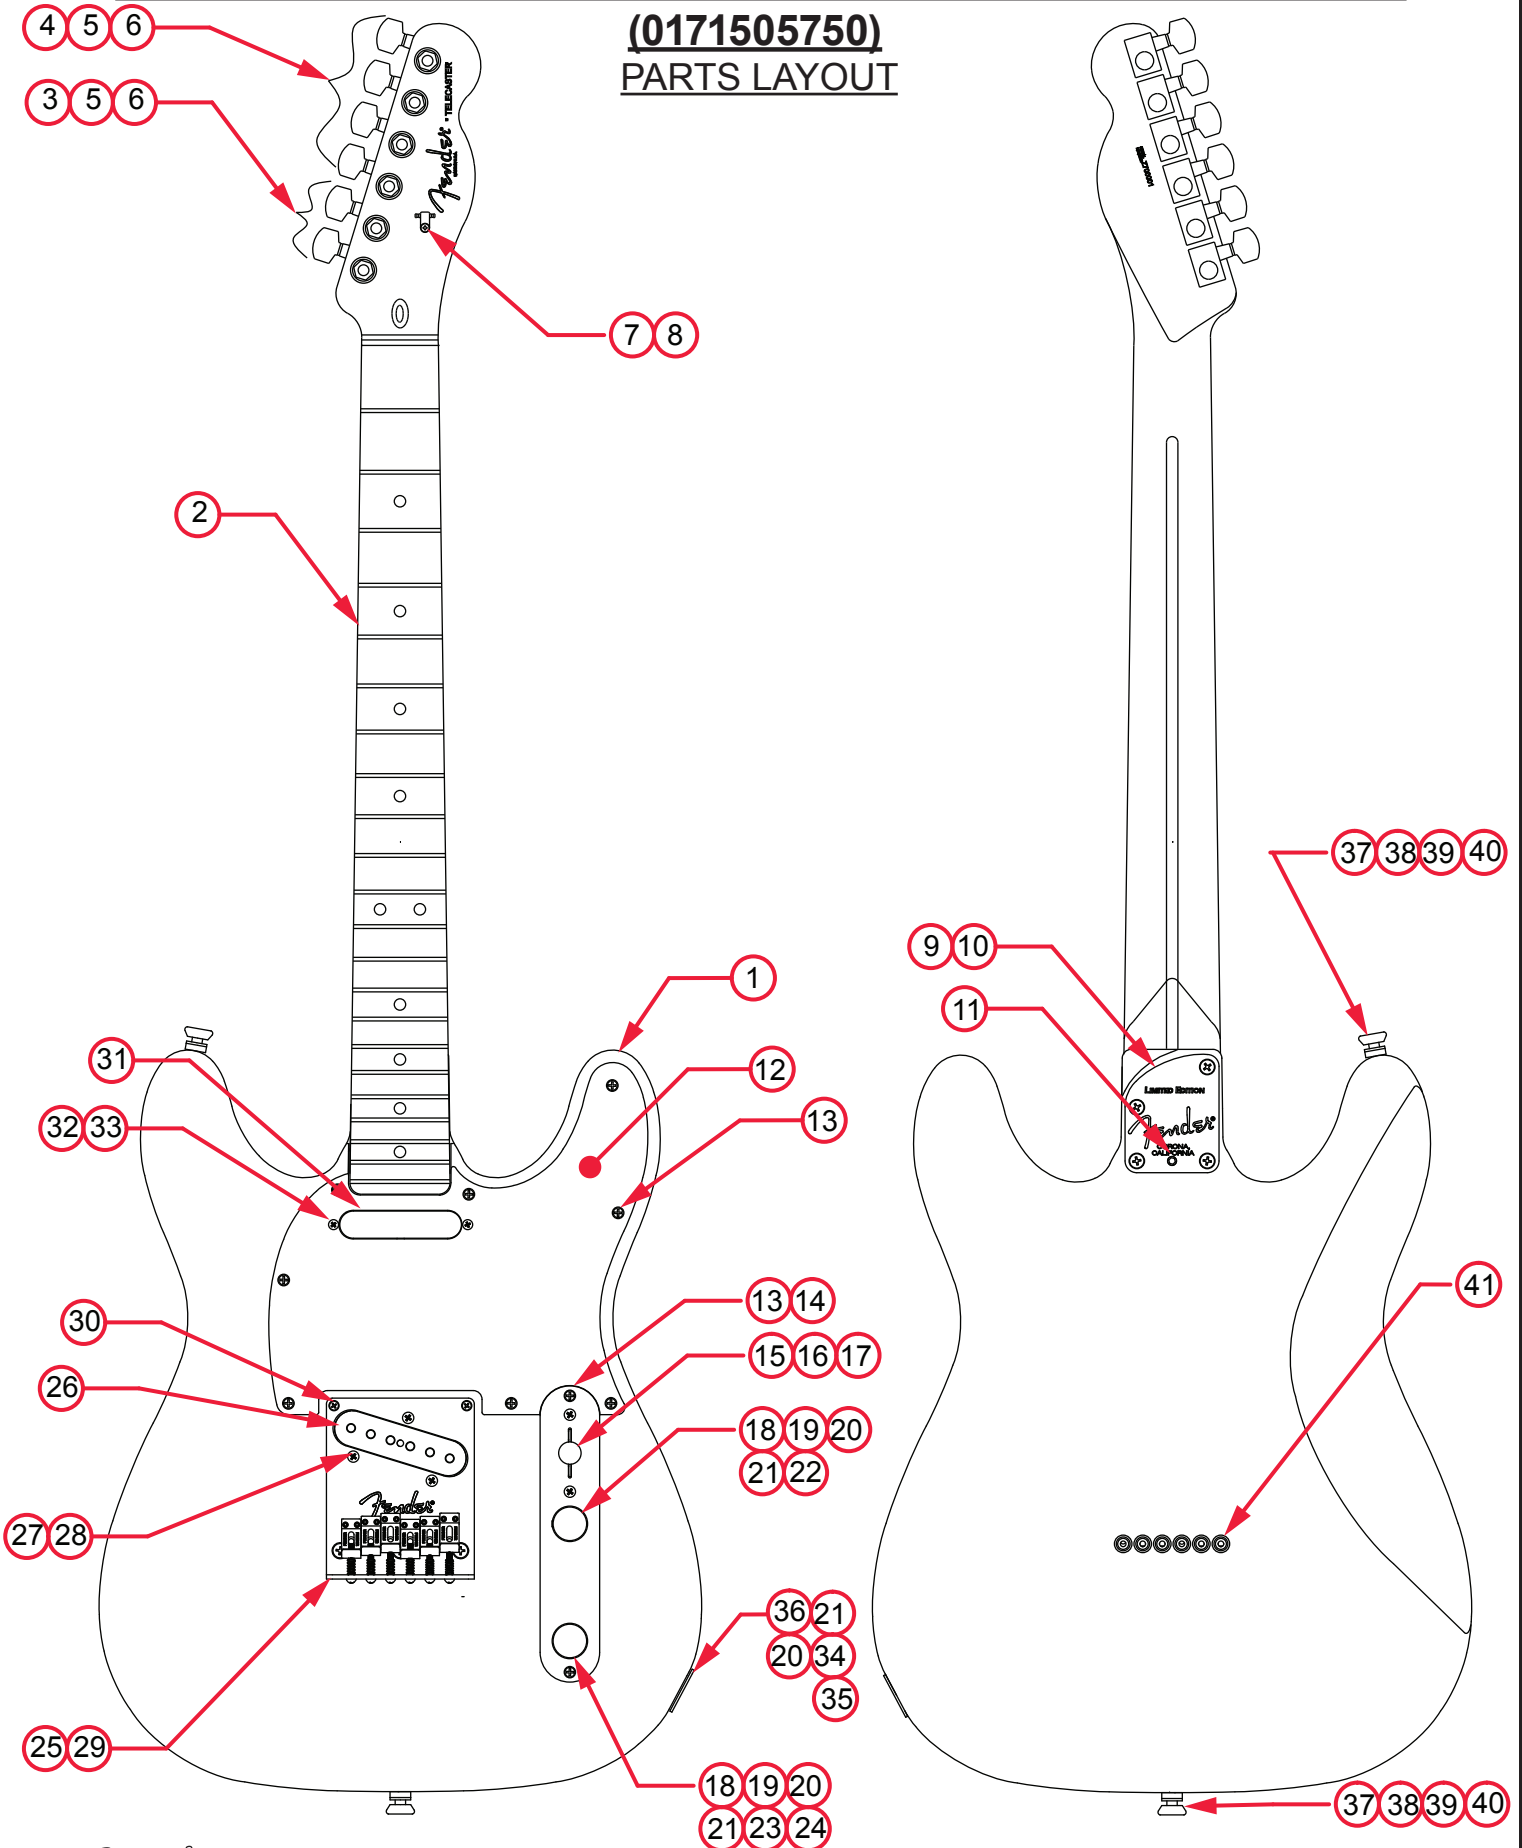

AMERICAN STANDARD TELECASTER® DBL CUTAWAY LTD ED

(0171505750)
PARTS LAYOUT

AMERICAN STANDARD TELECASTER® DBL CUTAWAY LTD ED

(0171505750)

PARTS LIST

REF#	DESCRIPTION	PART NUMBER
1	BODY TELE DOUBLE CUTAWAY BTB	7707917550
2	NECK ASSY AM STD TELE UPG MPL	0075403000
3	KEY GTR DUAL PIN MNT	0990820100
4	KEY GTR 2 PIN MTG SHORT	0058142000
5	WASHER KEY	0053106049
6	BUSHING KEY	0058820049
7	STRING GUIDE TREE AM STD	0994911000
8	SCREW SMAB 3 X 3/8 RHP ZA CHROME	0021405049
9	NECK PLATE GTR DLX CHR ALUM LTD ED	7707589000
10	SCREW SMA 8 X 1-3/4 OHPH ZA	0021424049
11	SCREW ST 1/4-20 X 3/8 OP NI HEX	0031571000
12	PICKGUARD TELE AM STD DBL CUT LTD ED BLK	7707928000
13	SCREW SMAB 4 X 1/2 OHP ZA	0994923000
14	CONTROL PLATE TELE	0992058000
15	SWITCH 3 WAY LEVER W/MTL	0992041000
16	KNOB SWITCH VINT TELE	0994936000
17	SCREW MA-6-32 X 5/8 RH ZA	0994925000
18	KNOB KNURLED CHROME	0991366000
19	SCREW ST 8-32 X 3/16 SL	0994922000
20	HEX NUT 3/8-32 X 3/32 TK NI	0016352049
21	WASHER LOCK INTL 3/8 X .687	0016436049
22	CONTROL 250K 10%	0099083100
23	CONTROL 250K SOLID SHFT NO LOAD	0990833000
24	CAP MPF RDL .022µF 250V 10%	0024832049
25	BRIDGE ASSY AM SERIES TELE W/PICKUP 2012	0093271000
25A	BRIDGE PLATE AM SERIES TELE RH CHROME	0075106000
25B	BRIDGE SECTION ASSY NI AM SERIES TELE SHORT	0075123103
25C	BRIDGE SECTION ASSY NI AM SERIES TELE TALL	0075123104
25D	SPRING INTONATION ADJ 6COIL NI	0056138000
25E	SPRING INTONATION ADJ 7COIL NI	0056139000
25F	SCREW M4-40 X 3/4 RHP NI	0076245000
26	PICKUP BROADCASTER BRIDGE	0068050000
27	SCREW 6-32 X 3/4 RHP ZA	0048631049
*28	TUBING LATEX CUT .375 X 1/8 ID X 1/4 OD	0036878000

*= NOT PICTURED IN DIAGRAM

AMERICAN STANDARD TELECASTER® DBL CUTAWAY LTD ED

(0171505750)

WIRING ASSEMBLY

AMERICAN STANDARD TELECASTER® DBL CUTAWAY LTD ED (0171505750)

SWITCH AND CONTROL FUNCTION

3 WAY SWITCH POSITION			
			← 3 WAY SWITCH POSITION
			← NECK PICKUP
			← BRIDGE PICKUP
	PICKUP IS ON		INDICATES POSITION OF 3 WAY SWITCH
	PICKUP IS OFF		