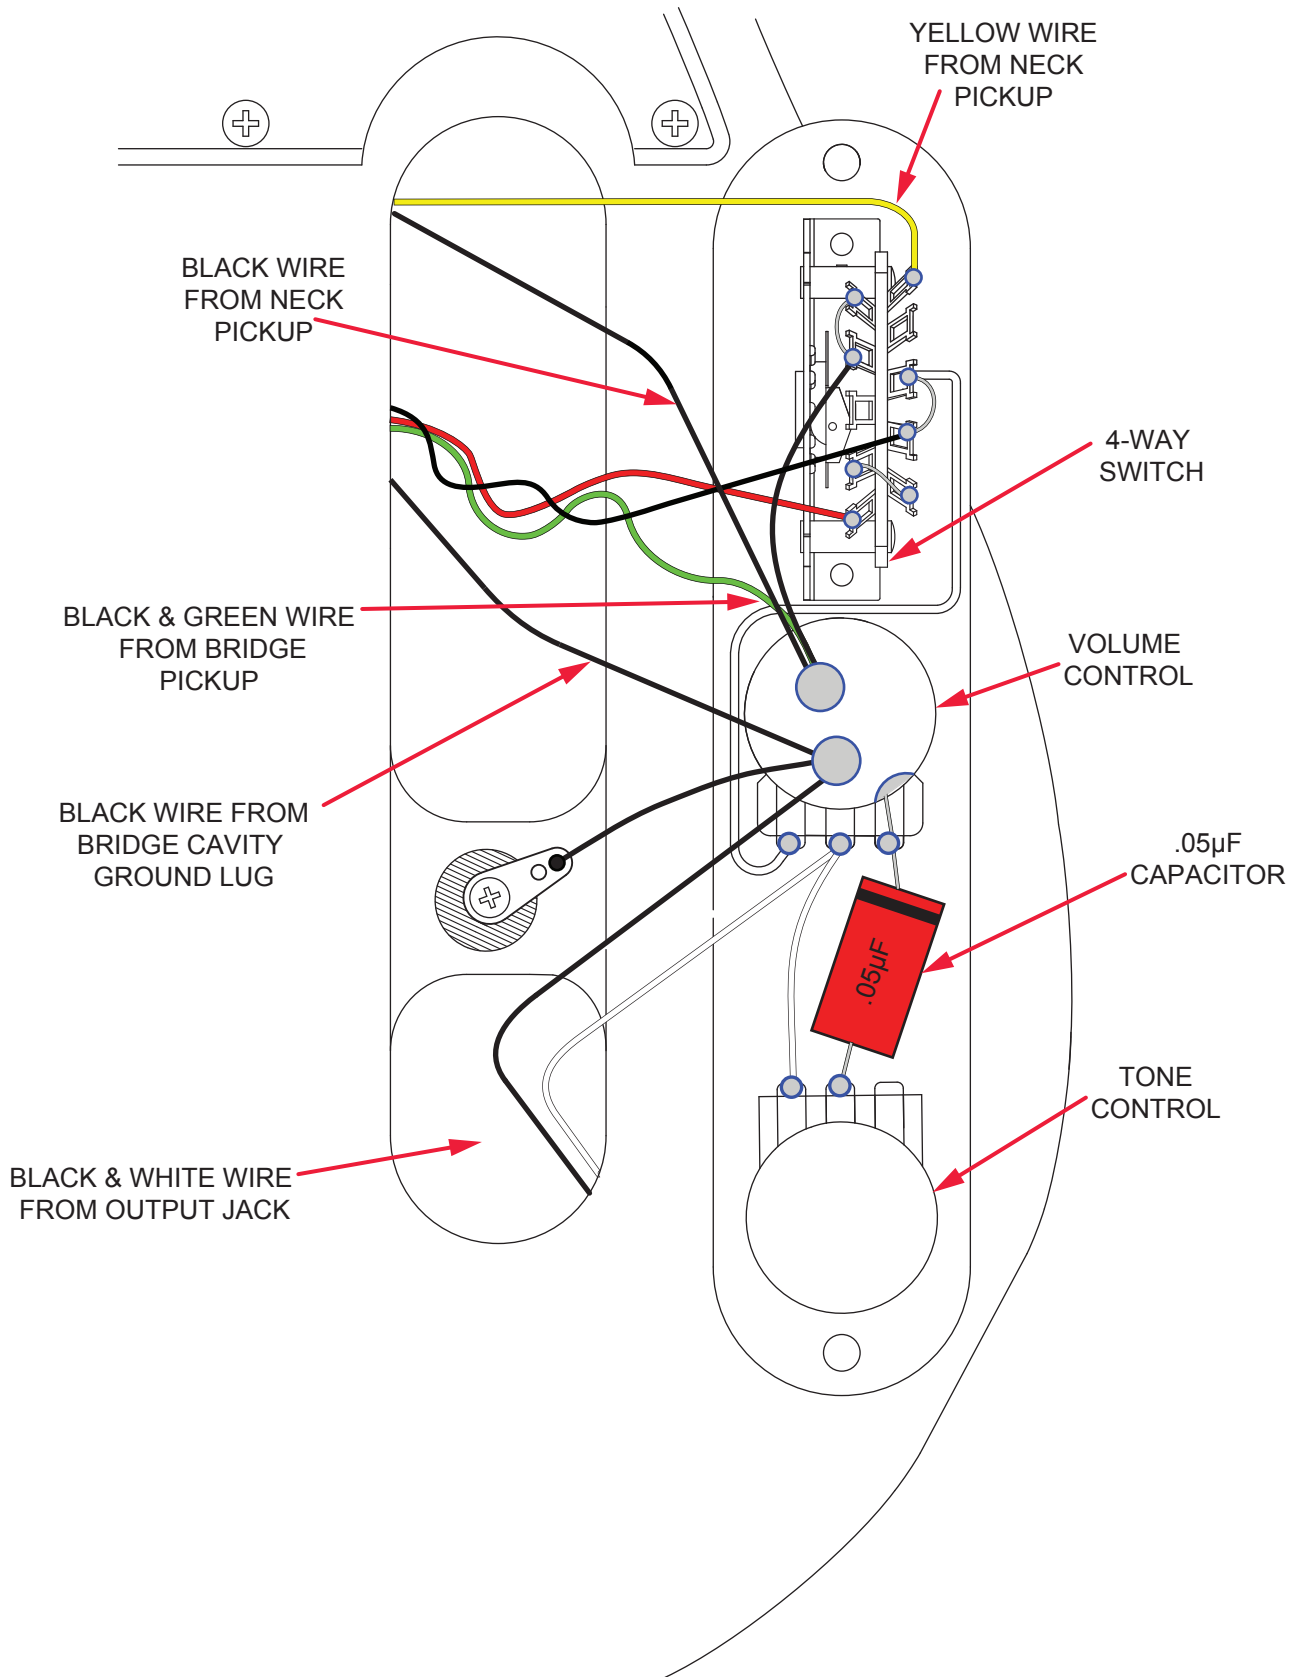

*= NOT PICTURED IN DIAGRAM

VINTAGE HOTROD 50'S TELECASTER® REDWOOD LTD ED

(0171508721)

WIRING ASSEMBLY

VINTAGE HOTROD 50'S TELECASTER® REDWOOD LTD ED

(0171508721)

SWITCH AND CONTROL FUNCTION

4 WAY SWITCH POSITION				
				← SWITCH POSITION
				← NECK PICKUP ← BRIDGE PICKUP
NECK+ BRIDGE (SERIES)	NECK ONLY	NECK+ BRIDGE (PARALLEL)	BRIDGE ONLY	
PICKUP IS ON PICKUP IS OFF			INDICATES POSITION OF 4 WAY SWITCH 	