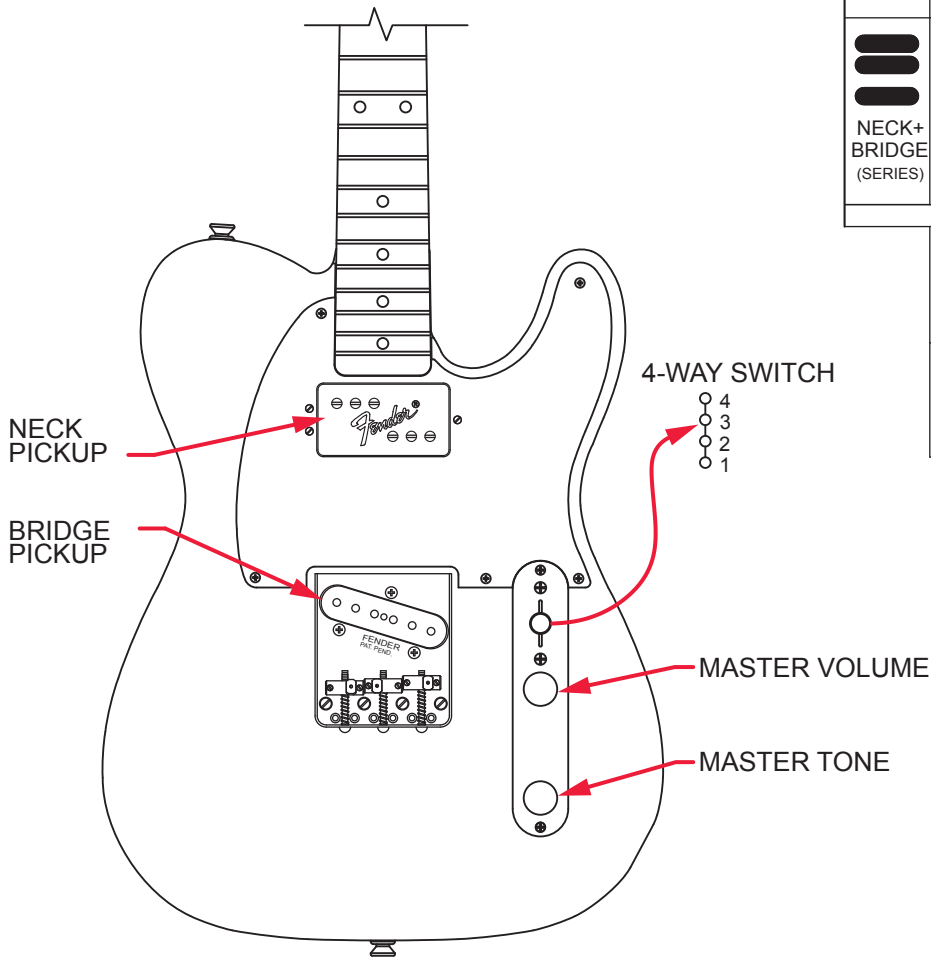

*= NOT PICTURED IN DIAGRAM

VINTAGE HOTROD 50'S TELECASTER® REDWOOD LTD ED

(0171508721)

WIRING ASSEMBLY

VINTAGE HOTROD 50'S TELECASTER® REDWOOD LTD ED

(0171508721)

SWITCH AND CONTROL FUNCTION

4 WAY SWITCH POSITION				
				← SWITCH POSITION
				← NECK PICKUP ← BRIDGE PICKUP
NECK+ BRIDGE (SERIES)	NECK ONLY	NECK+ BRIDGE (PARALLEL)	BRIDGE ONLY	
PICKUP IS ON PICKUP IS OFF			INDICATES POSITION OF 4 WAY SWITCH 	