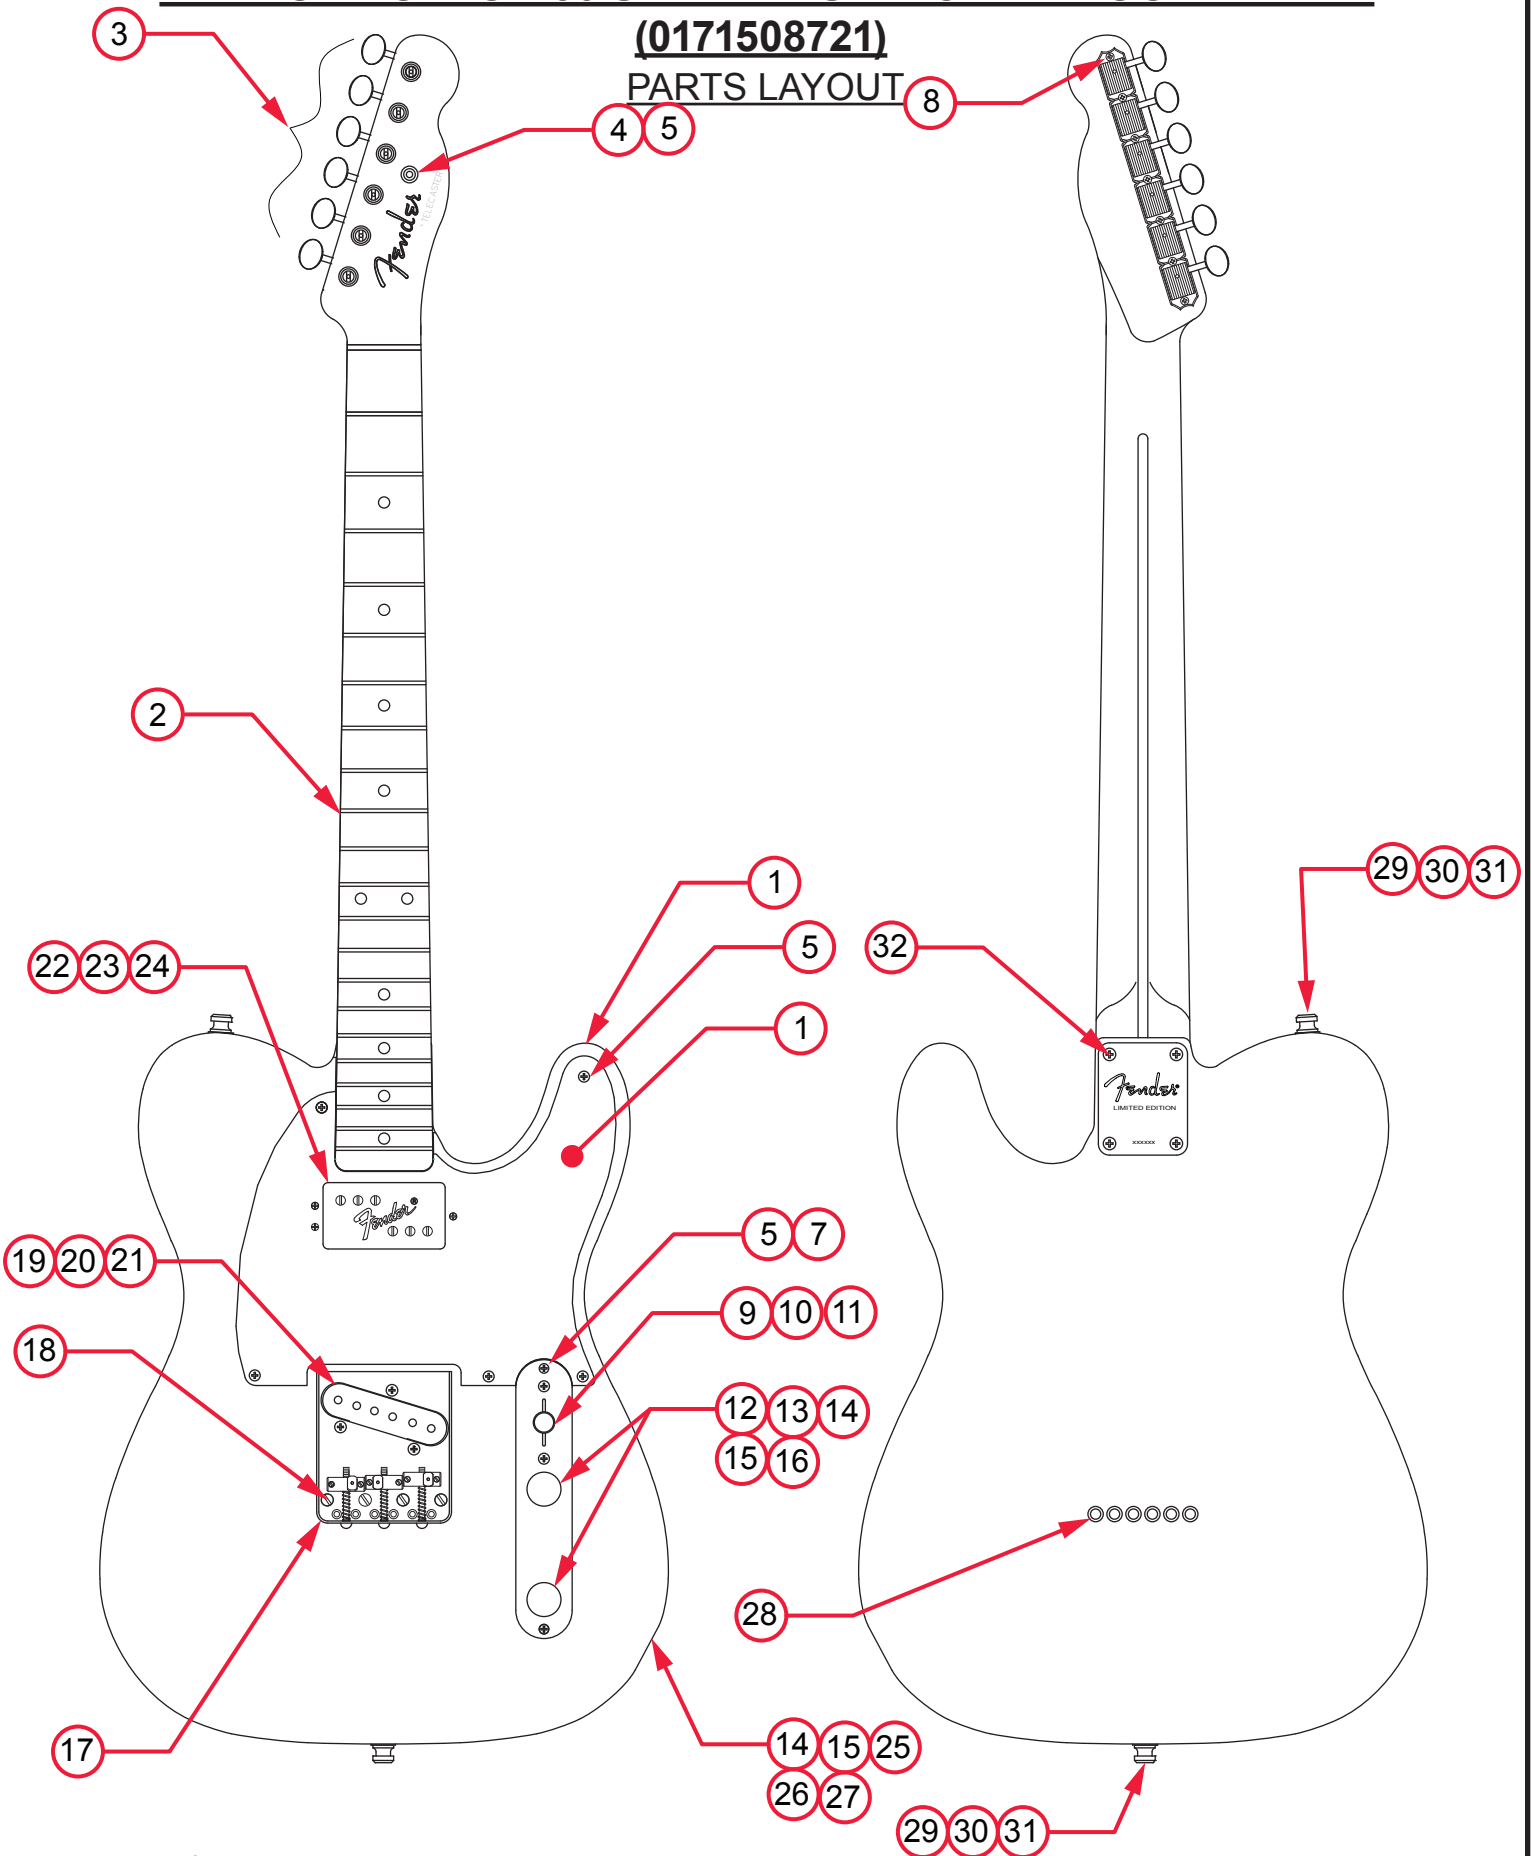

VINTAGE HOTROD 50'S TELECASTER® REDWOOD LTD ED

(0171508721)

PARTS LAYOUT

VINTAGE HOTROD 50'S TELECASTER® REDWOOD LTD ED

(0171508721)

PARTS LIST

REF#	DESCRIPTION	PART NUMBER
1	BODY VINT HOT ROD 50'S TELE REDWOOD	7707747521
2	NECK ASSY VINT HOT ROD 50'S TELE MPL	0096527000
3	KEYS WITH BUSHING SET	0072272000
4	STRING GUIDE VNT TELE	0994912000
5	SCREW SMAB 4 X 1/2 OHPNI	0015578049
6	PICKGUARD VINT HOT ROD 50'S TELE BLACK	0096749000
7	CONTROL PLATE TELE 4-WAY ALUM CHROME	7701608000
8	SCREW SMAB 3 X 3/8 RHP NI	0011357049
9	SWITCH KNOB VINTAGE TELECASTER	0093602000
10	SWITCH LEVER 4-WAY	0992250000
11	SCREW M 6-32 X 5/8 RHP NI	0015800000
12	KNOB CONTROL 52 TELE KNURLED CHROME	0094040000
13	CONTROL 375K 20% SOSH	0073133000
14	NUT HEX 3/8-32 X 3/32 TK NI	0016352049
15	WASHER LOCK INTL 3/8 X .687	0016436049
16	CAPACITOR .05µF 150VDC AM VINT 50'S W/LOGO	0094119000
17	BRIDGE ASSY VINT HR 50'S TELE	0099348000
17A	BRIDGE PLATE VINT TELE	0054162000
17B	SADDLE MOVABLE INTONATABLE BRASS	0091093000
17C	SCREW INTONATABLE SADDLE	0091094000
17D	WASHER FLAT .197 X .115 X .015 BLK	0092245000
17E	SADDLE FIXED INTONATABLE BRASS	0091090000
17F	SCREW ST 6-32 X 7/16 OVPT SL NI	0016105049
17G	SCREW M 6-32 X 1-1/4 RHP NI	0015834049
17H	SPRING COMPRESSION 1-1/16 #144	0018689049
18	SCREW SMA 6 X 1 OHP NI	0037952049
19	PICKUP ASSY VINT HOT ROD 50'S TELE BRIDGE	7700144000
20	SCREW 6-32 X 3/4 RHP STL NI	0099346000
21	TUBING LATEX CUT .375 X 1/8ID X 1/4OD	0036878000
22	PICKUP ASSY TWIN HEAD WR ZEBRA NK	0096283020
23	SCREW M 3-48 X 13/16 NICKEL	0051596049
24	SPRING HB MTG 3/4"	0050167049
25	FERRULE JACK NICKEL	0991941000
26	JACK PHONE OPEN CIRCUIT 11	0021956049

*= NOT PICTURED IN DIAGRAM