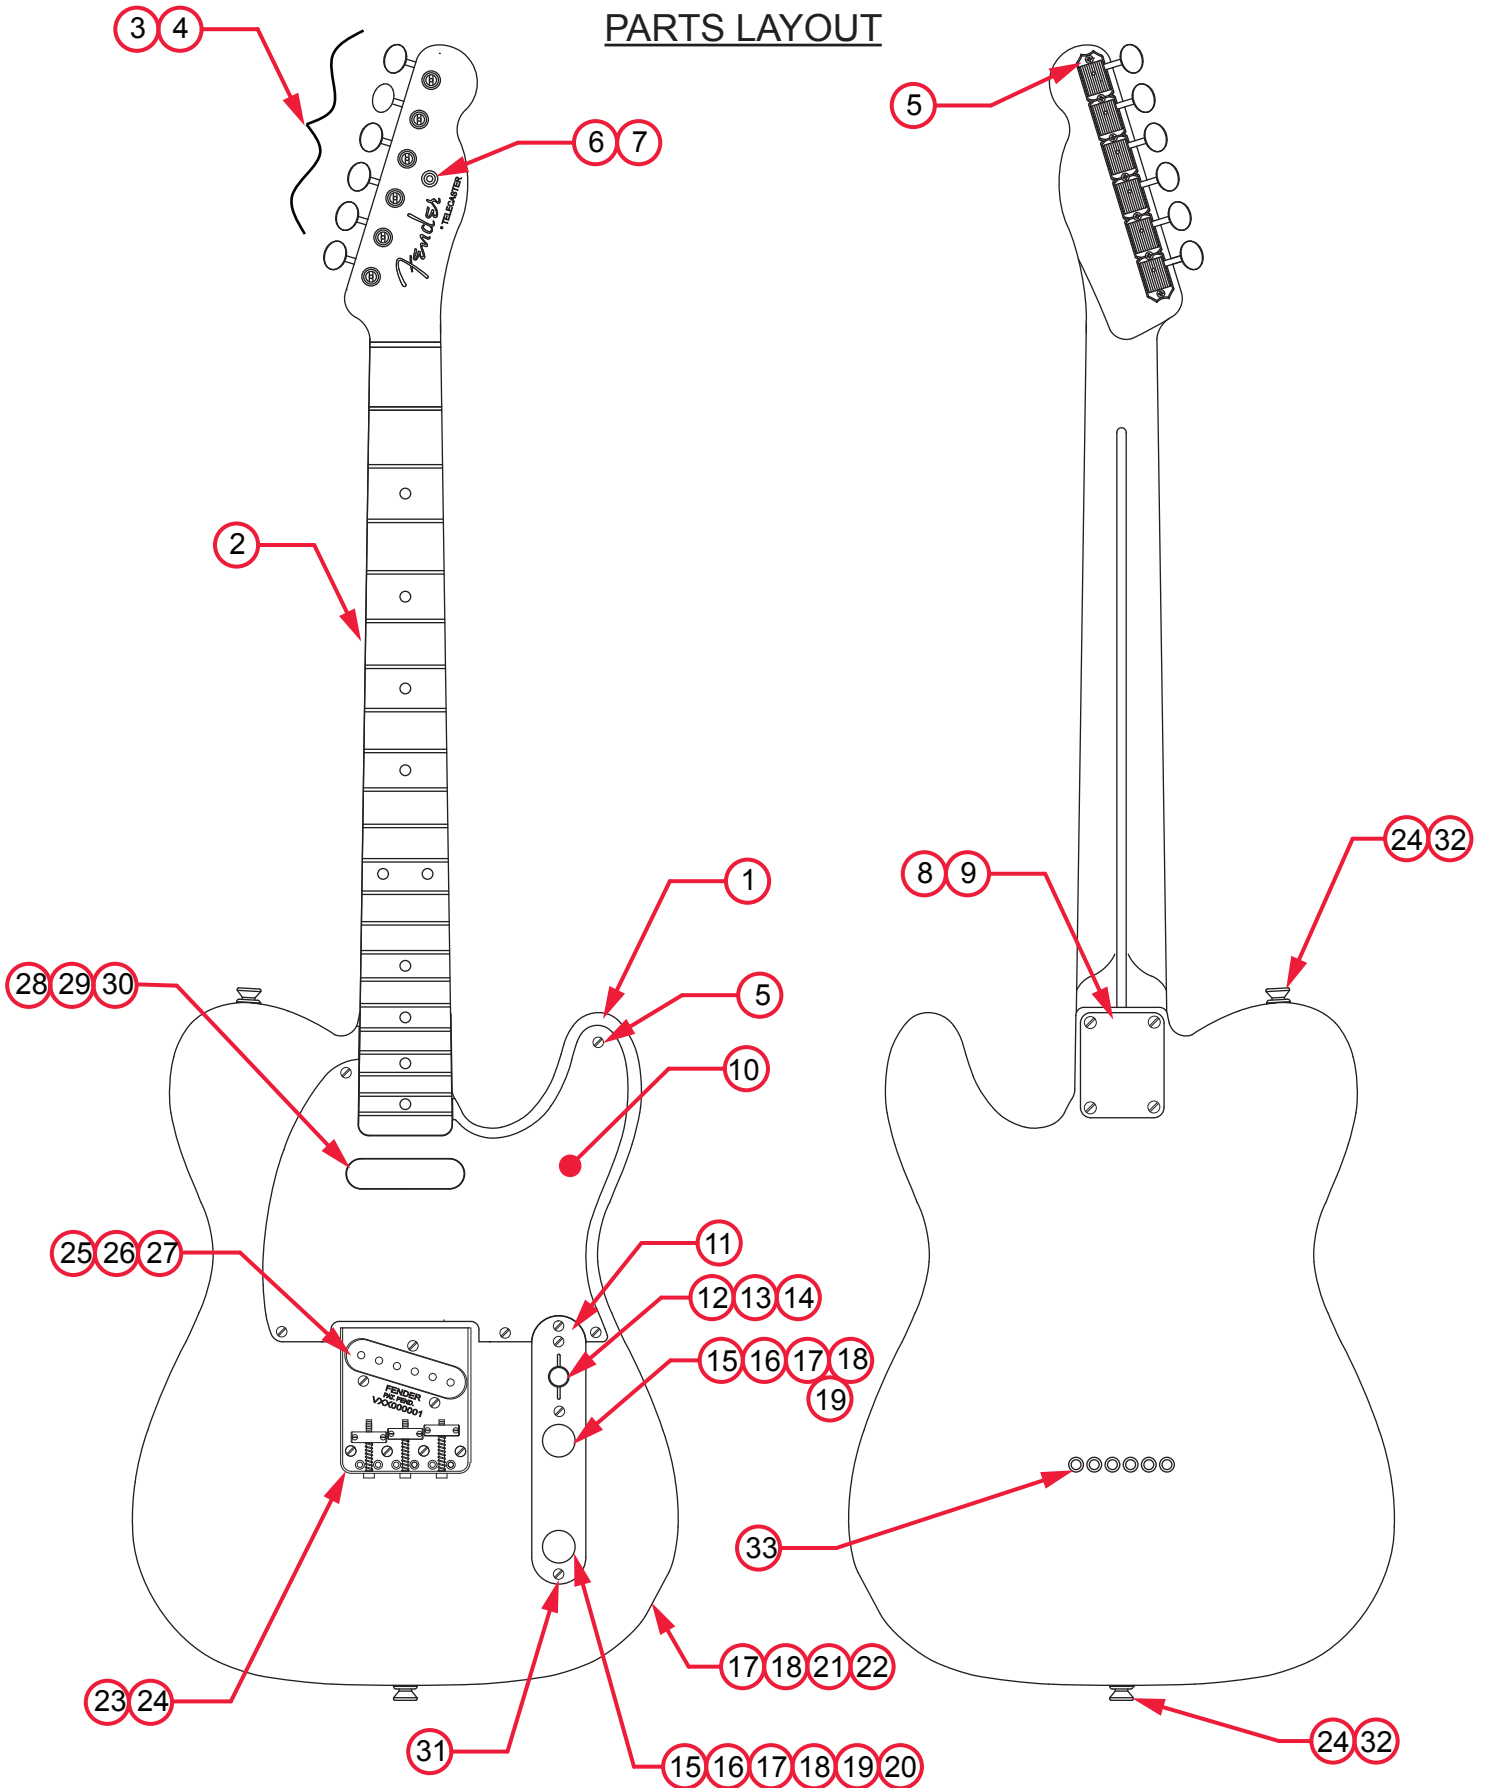

# LIMITED EDITION 52 KORINA TELECASTER® (0171510768)

## PARTS LAYOUT

## SWITCH AND CONTROL FUNCTION

3 WAY SWITCH POSITION			
			← 3 WAY SWITCH POSITION
			← NECK PICKUP
			← BRIDGE PICKUP
	PICKUP IS ON	INDICATES POSITION OF 3 WAY SWITCH 	
	PICKUP IS OFF		