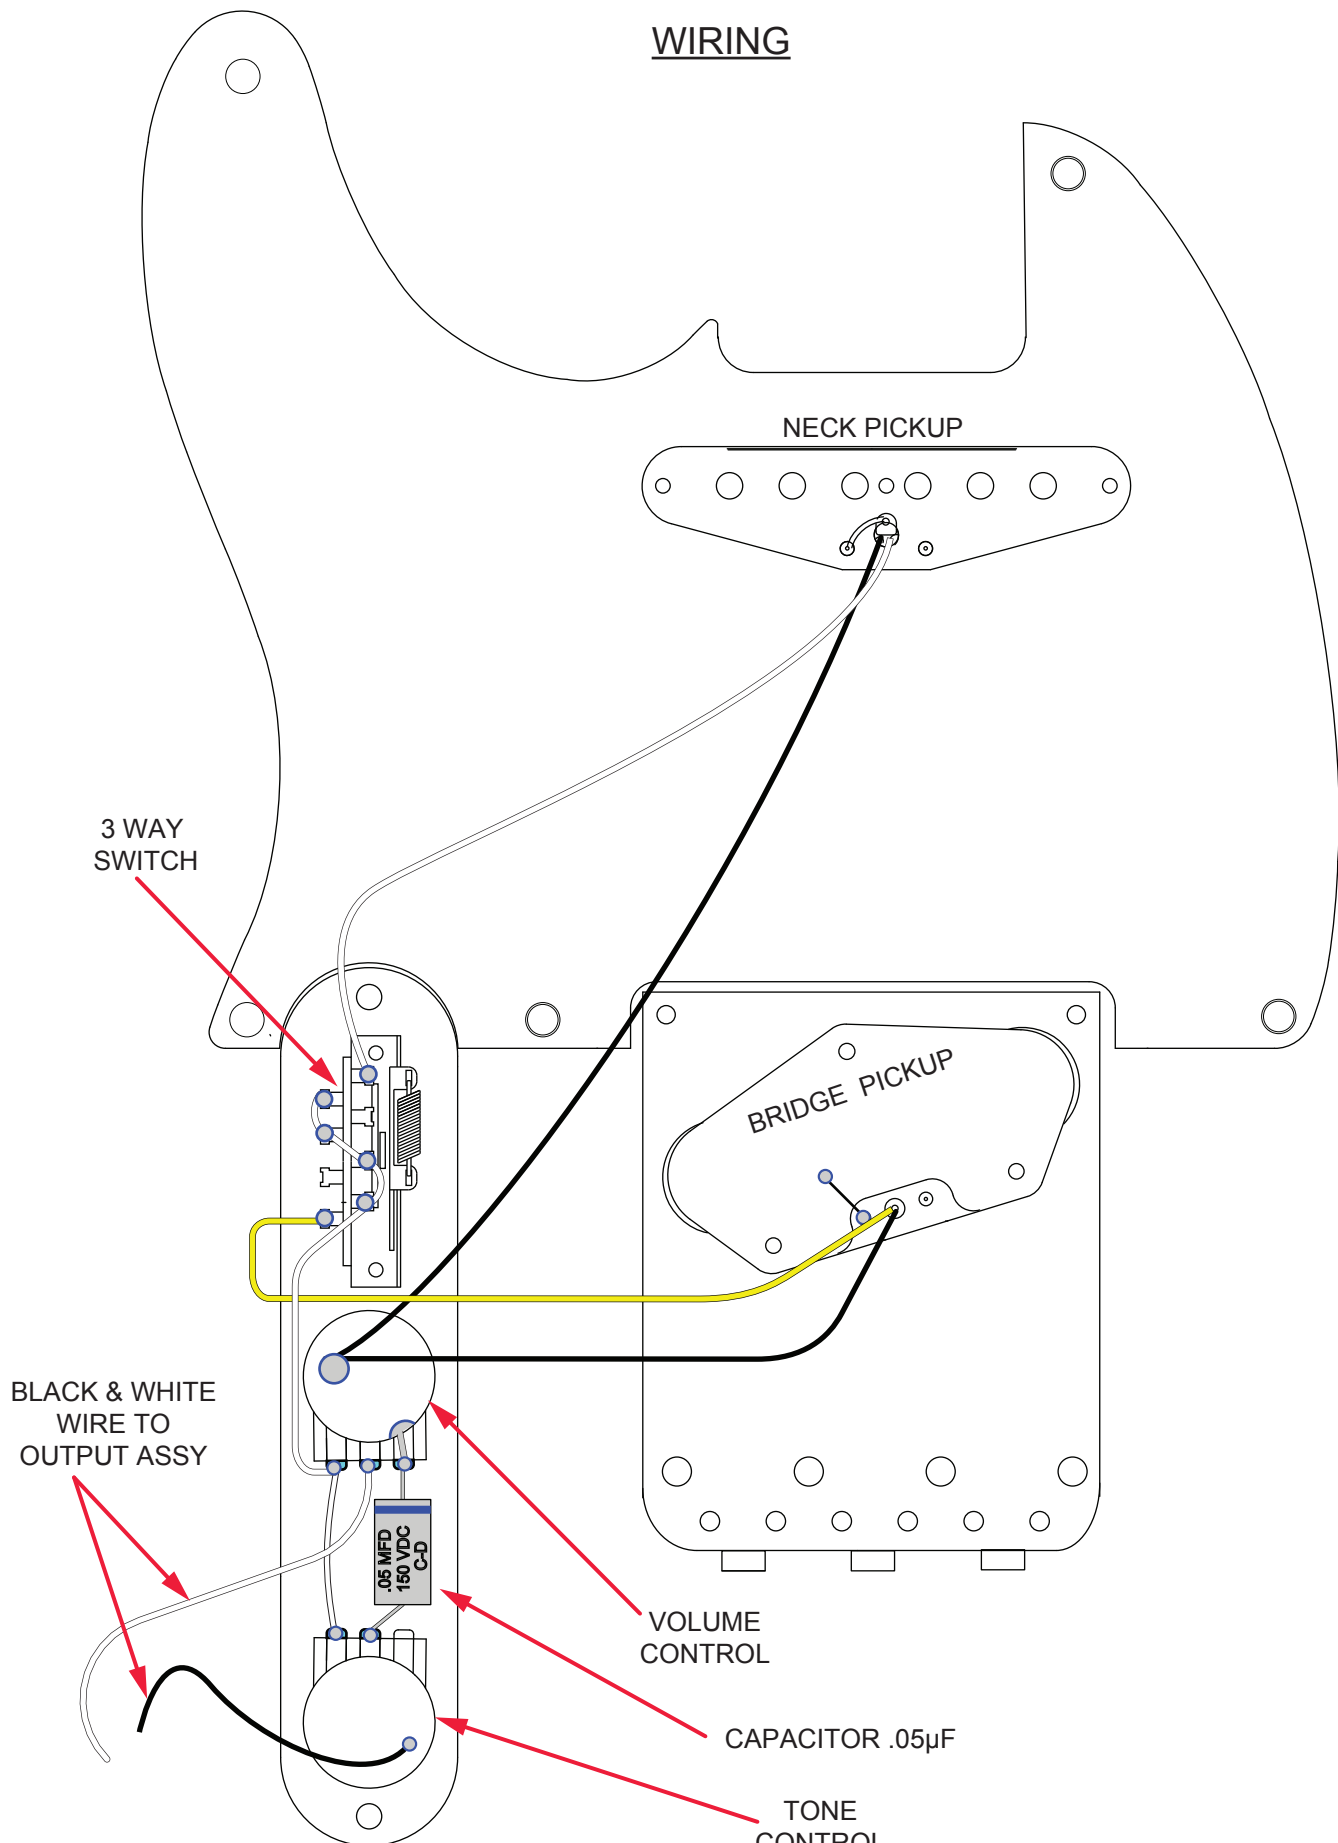

LIMITED EDITION 52 KORINA TELECASTER® (0171510768)

WIRING