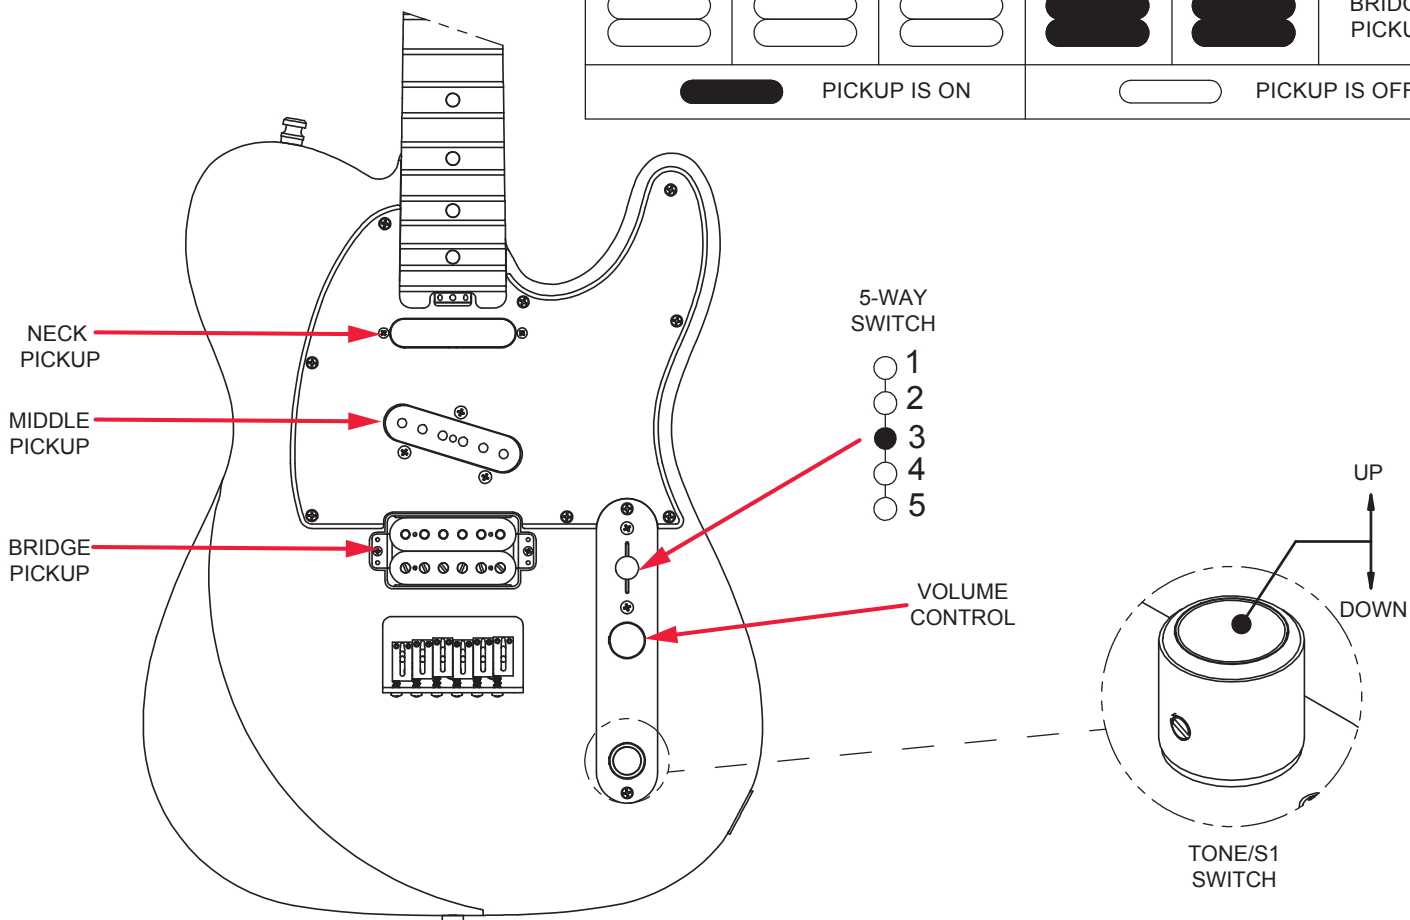

## WIRING ASSEMBLY

## SWITCH AND CONTROL FUNCTION

S-1 SWITCH UP POSITION						
					5-WAY SWITCH	
					NECK PICKUP	
					MIDDLE PICKUP	
					BRIDGE PICKUP	
S-1 SWITCH DOWN POSITION						
					5-WAY SWITCH	
					NECK PICKUP	
					MIDDLE PICKUP	
					BRIDGE PICKUP	
	PICKUP IS ON					PICKUP IS OFF