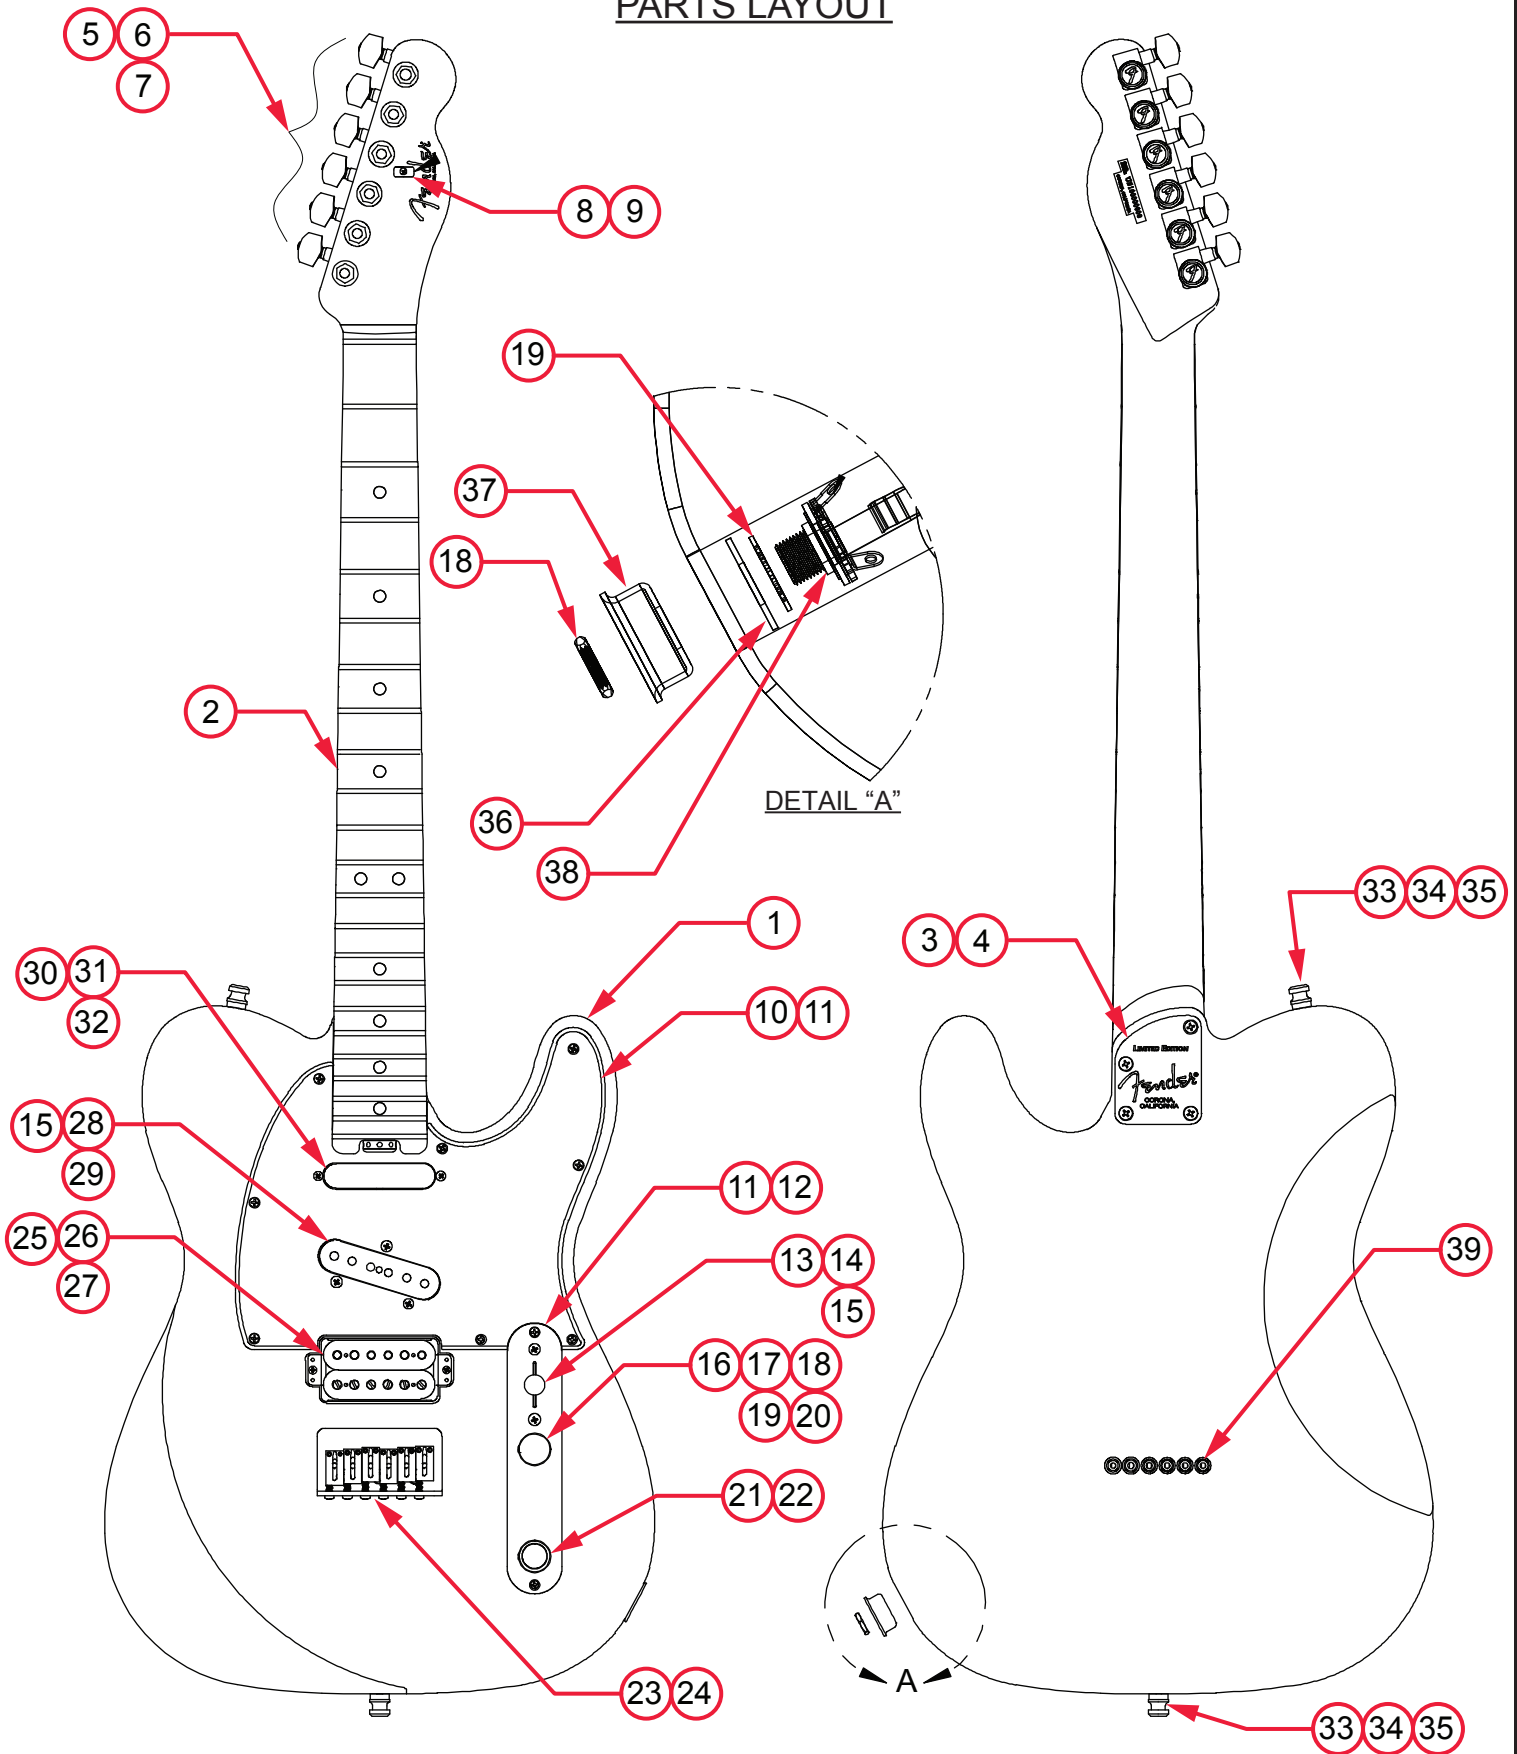

## PARTS LAYOUT

**SADDLE HEIGHT ADJUSTMENT WRENCH:**

**.050" HEX KEY P/N 0018531049**

**SADDLE HEIGHT ADJUSTMENT SCREWS:**

TALL: P/N 0026780049      SHORT: P/N 0026779049

**TRUSS ROD THUMB WHEEL:**

**P/N 7708832000 GOLD - P/N 7708809000 BLACK**

**TRUSS ROD ADJUSTMENT WRENCH:**

**3/32" HEX KEY P/N 0018622000**

**LOGO: AM PRO OFFSET TELE**  
**APPLIED UNDER THE FINISH**

**PICKUP SPECIFICATIONS**

POSITION	MAGNETS	DC RESISTANCE	POLARITY
NECK	ALNICO 5 UNBEVELED	6.6 - 8.1KΩ	NORTH
MIDDLE	ALNICO 5 UNBEVELED	5.4 - 6.6KΩ	NORTH
BRIDGE	ALNICO 2 BAR	7.2 - 7.8KΩ	SOUTH NORTH