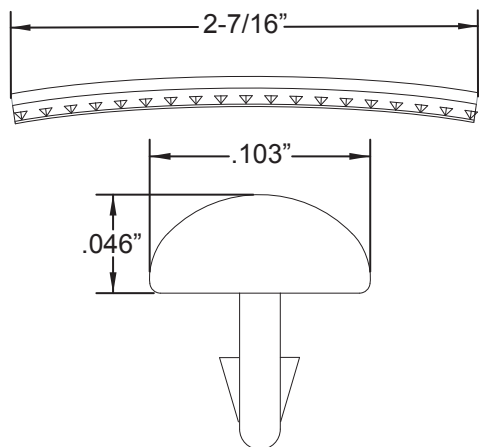

AMERICAN ELITE TELECASTER® HSS (0176052731)

ADDITIONAL SPECIFICATION DETAIL

FRET SIZE: MEDIUM JUMBO
(FRET DIMENSIONS ARE BEFORE INSTALLATION)

PLEASE NOTE: AS EACH NECK IS SANDED & FINISHED BY HAND, THICKNESS DIMENSIONS MAY VARY SLIGHTLY FROM THOSE SHOWN.

NECK PROFILE: COMPOUND "C" TO "D"