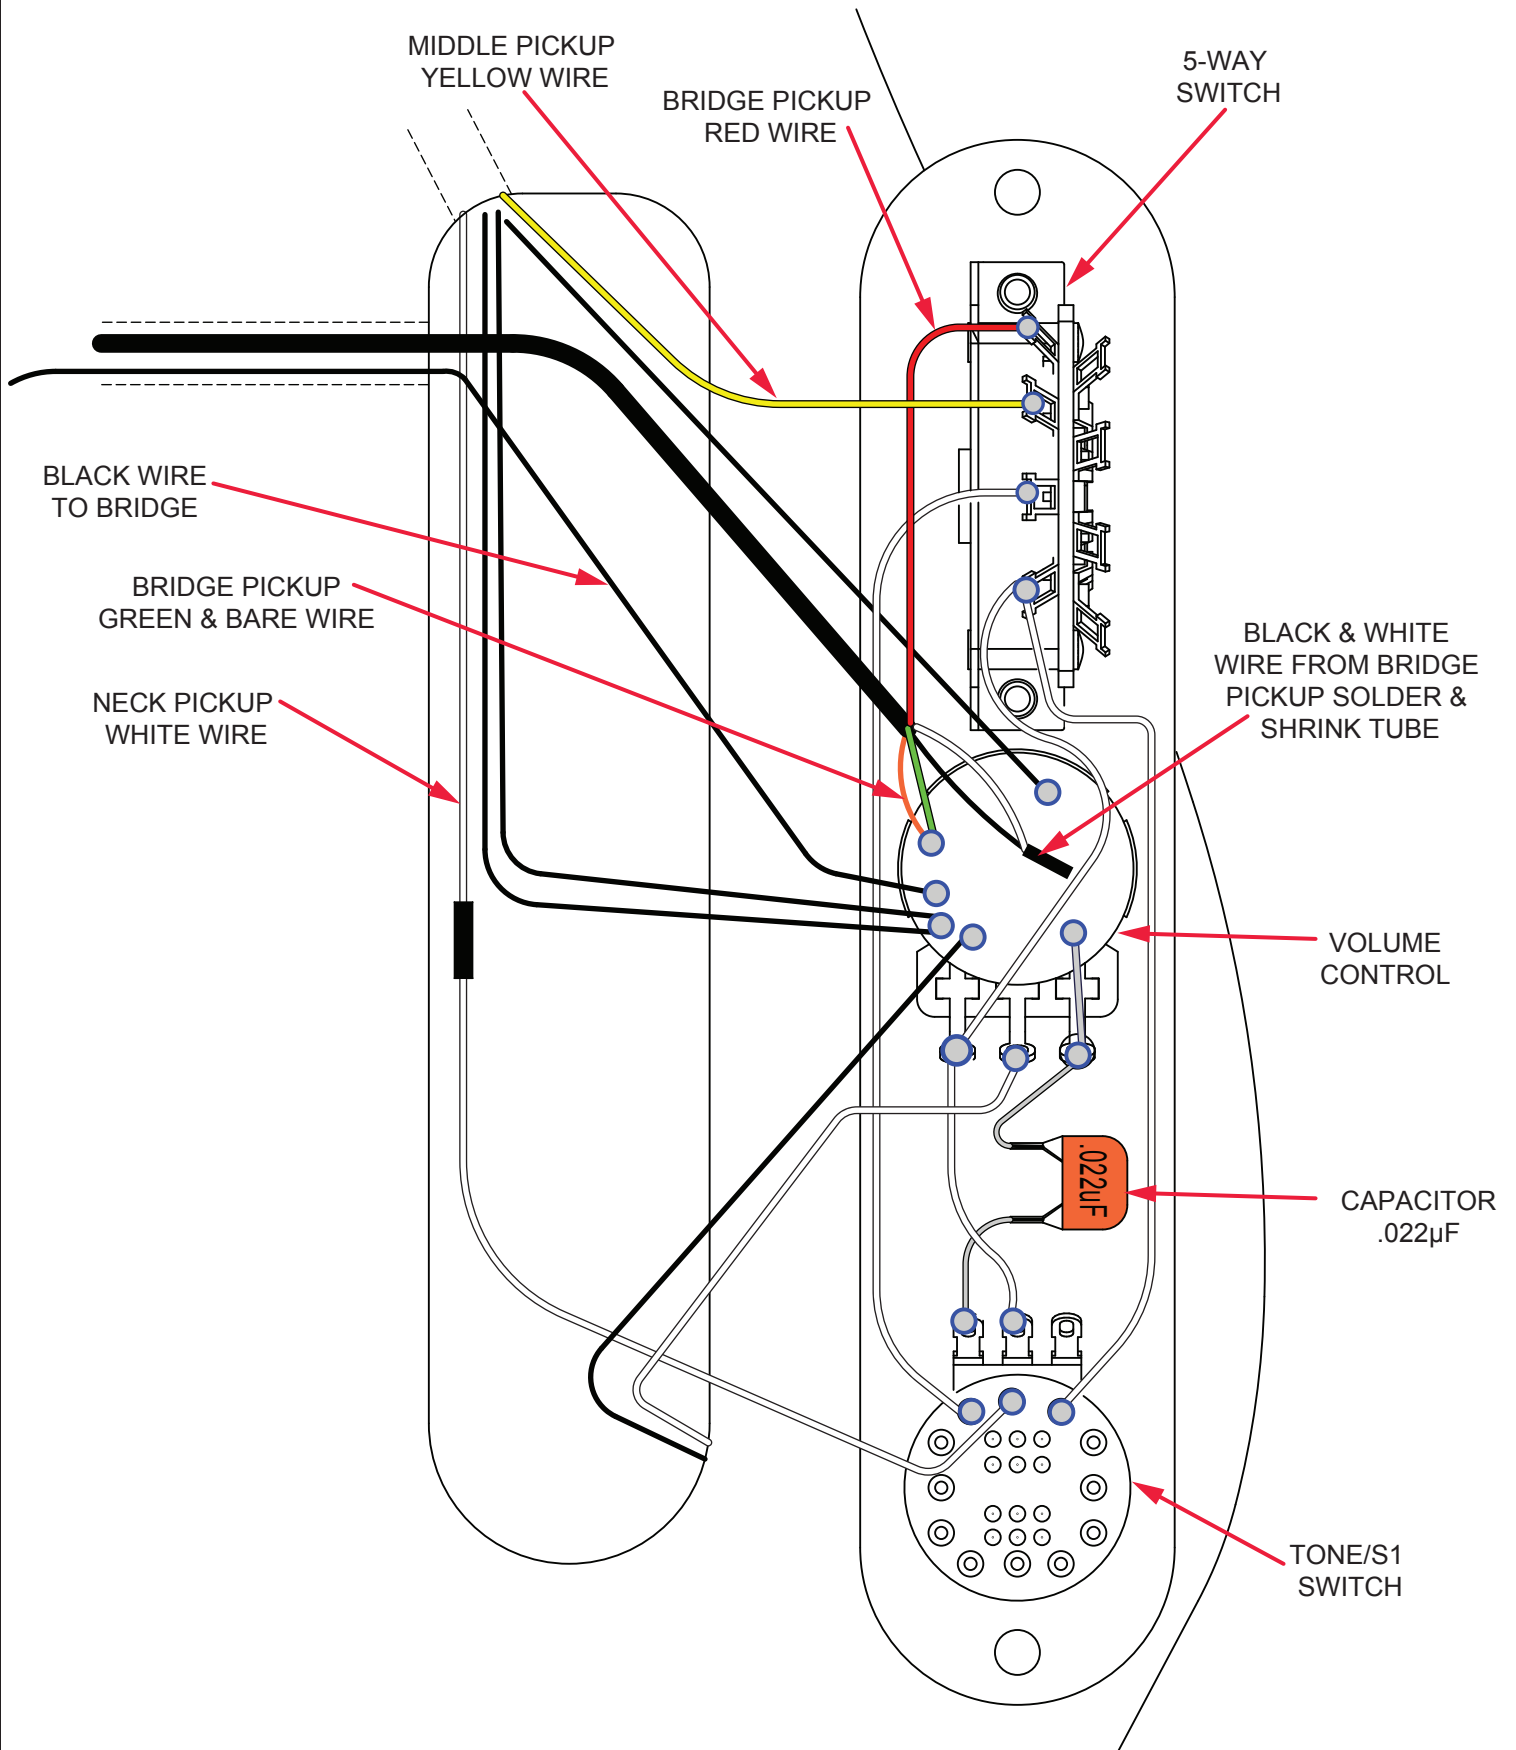

AMERICAN ELITE TELECASTER® HSS (0176052731)

WIRING ASSEMBLY