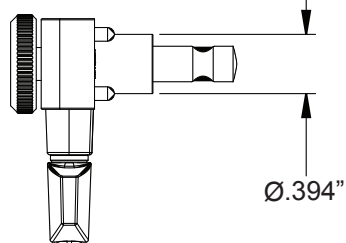

## ADDITIONAL SPECIFICATION DETAIL

**FRET SIZE: MEDIUM JUMBO**  
(FRET DIMENSIONS ARE BEFORE INSTALLATION)

PLEASE NOTE: AS EACH NECK IS SANDED & FINISHED BY HAND, THICKNESS DIMENSIONS MAY VARY SLIGHTLY FROM THOSE SHOWN.

**NECK PROFILE: COMPOUND "C" TO "D"**

1ST FRET PROFILE

12TH FRET PROFILE

**STAGGERED LOCKING TUNING MACHINES SET: P/N 0990818100**

**OUTER SHAFT DIAMETER .394"**

**TUNING MACHINE THRU-HOLE**

**INNER DIAMETER .404"**

**SADDLE HEIGHT ADJUSTMENT WRENCH:**

**.050" HEX KEY P/N 0018531049**

**SADDLE HEIGHT ADJUSTMENT SCREWS:**

TALL: P/N 0026780049      SHORT: P/N 0026779049

**TRUSS ROD THUMB WHEEL:**

**P/N 7708832000 GOLD - P/N 7708809000 BLACK**