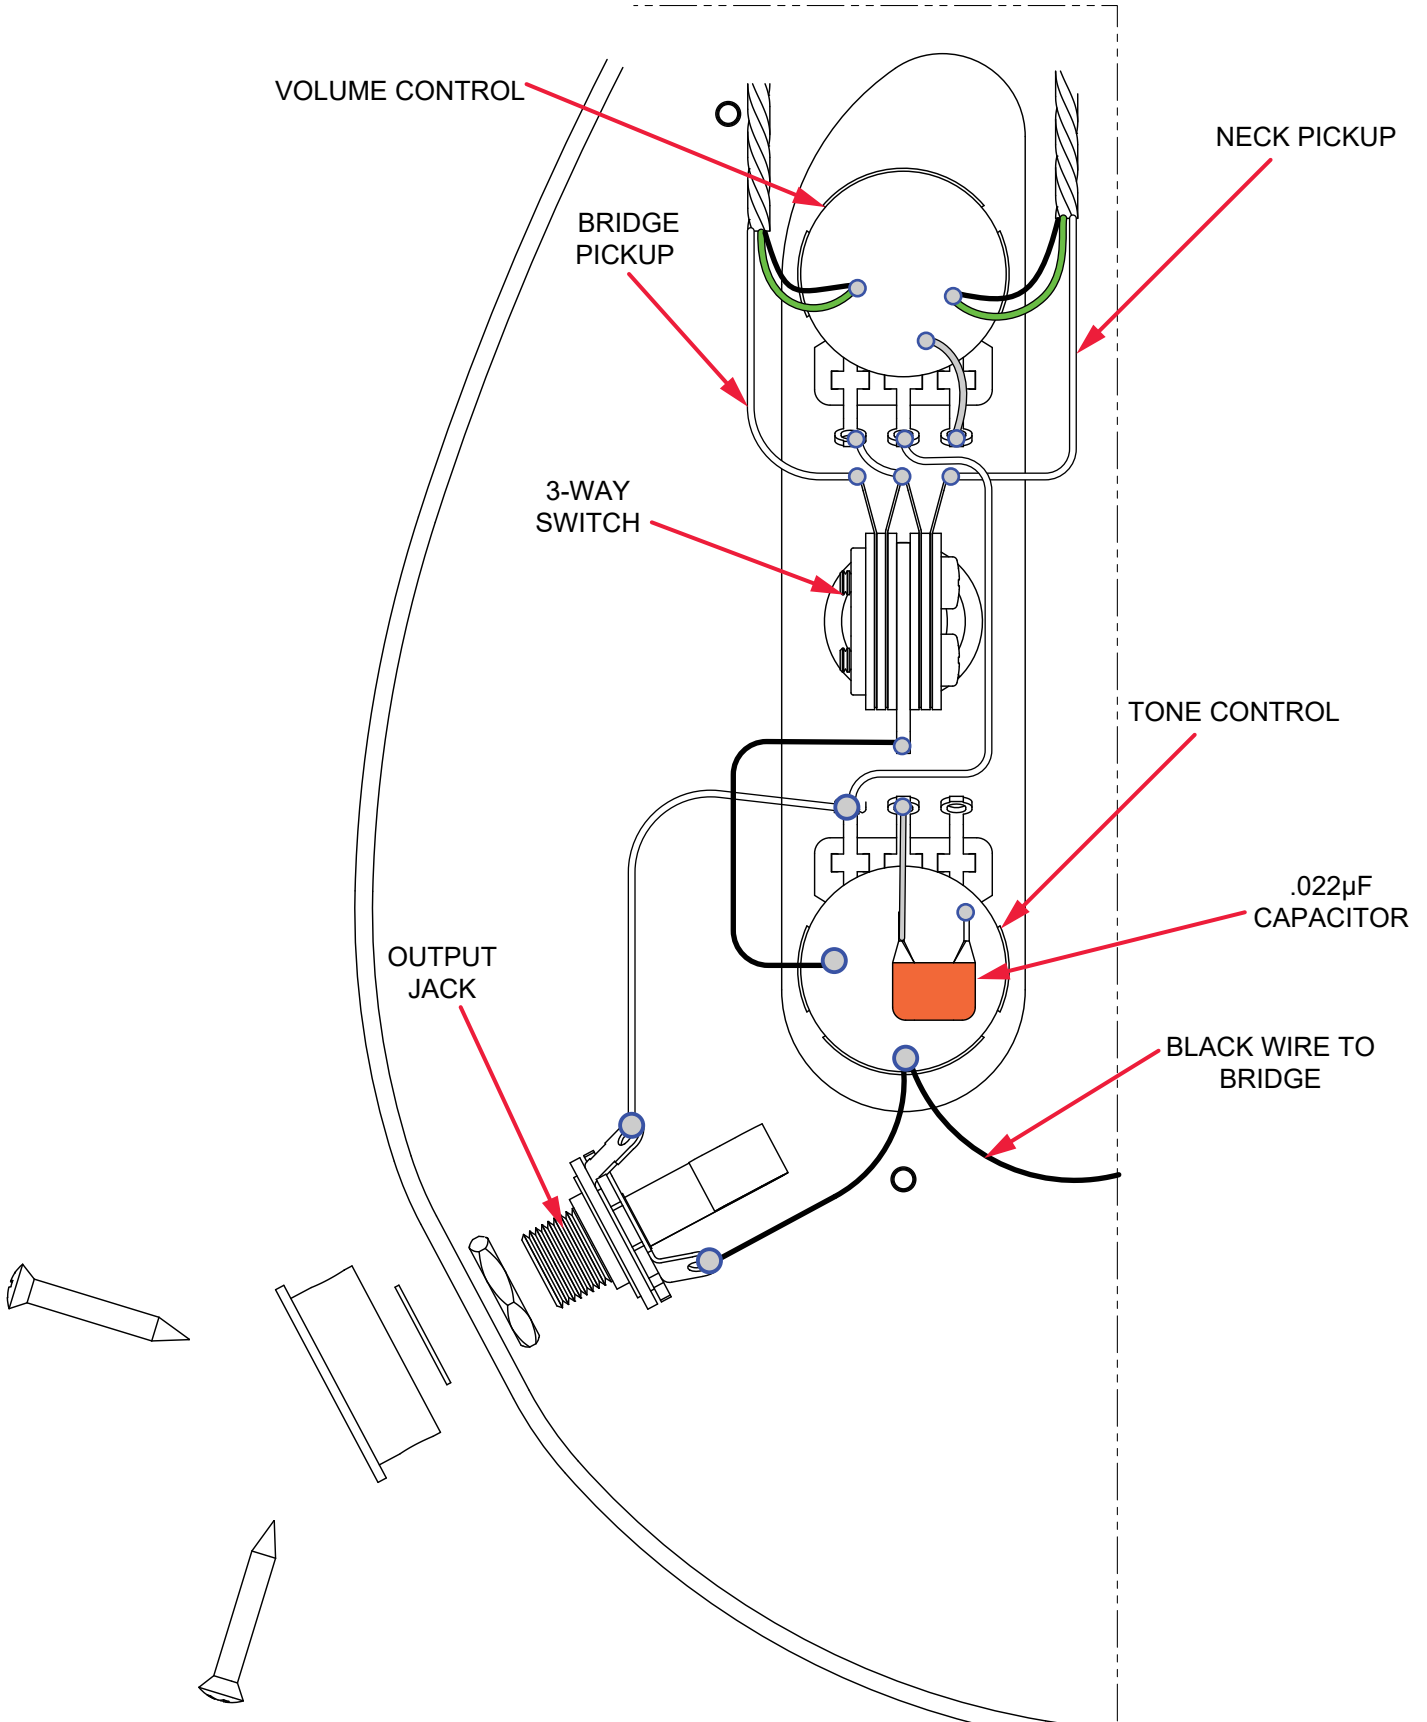

PARALLEL UNIVERSE II TELECASTER® MAGICO (0176782XXX)

WIRING ASSEMBLY