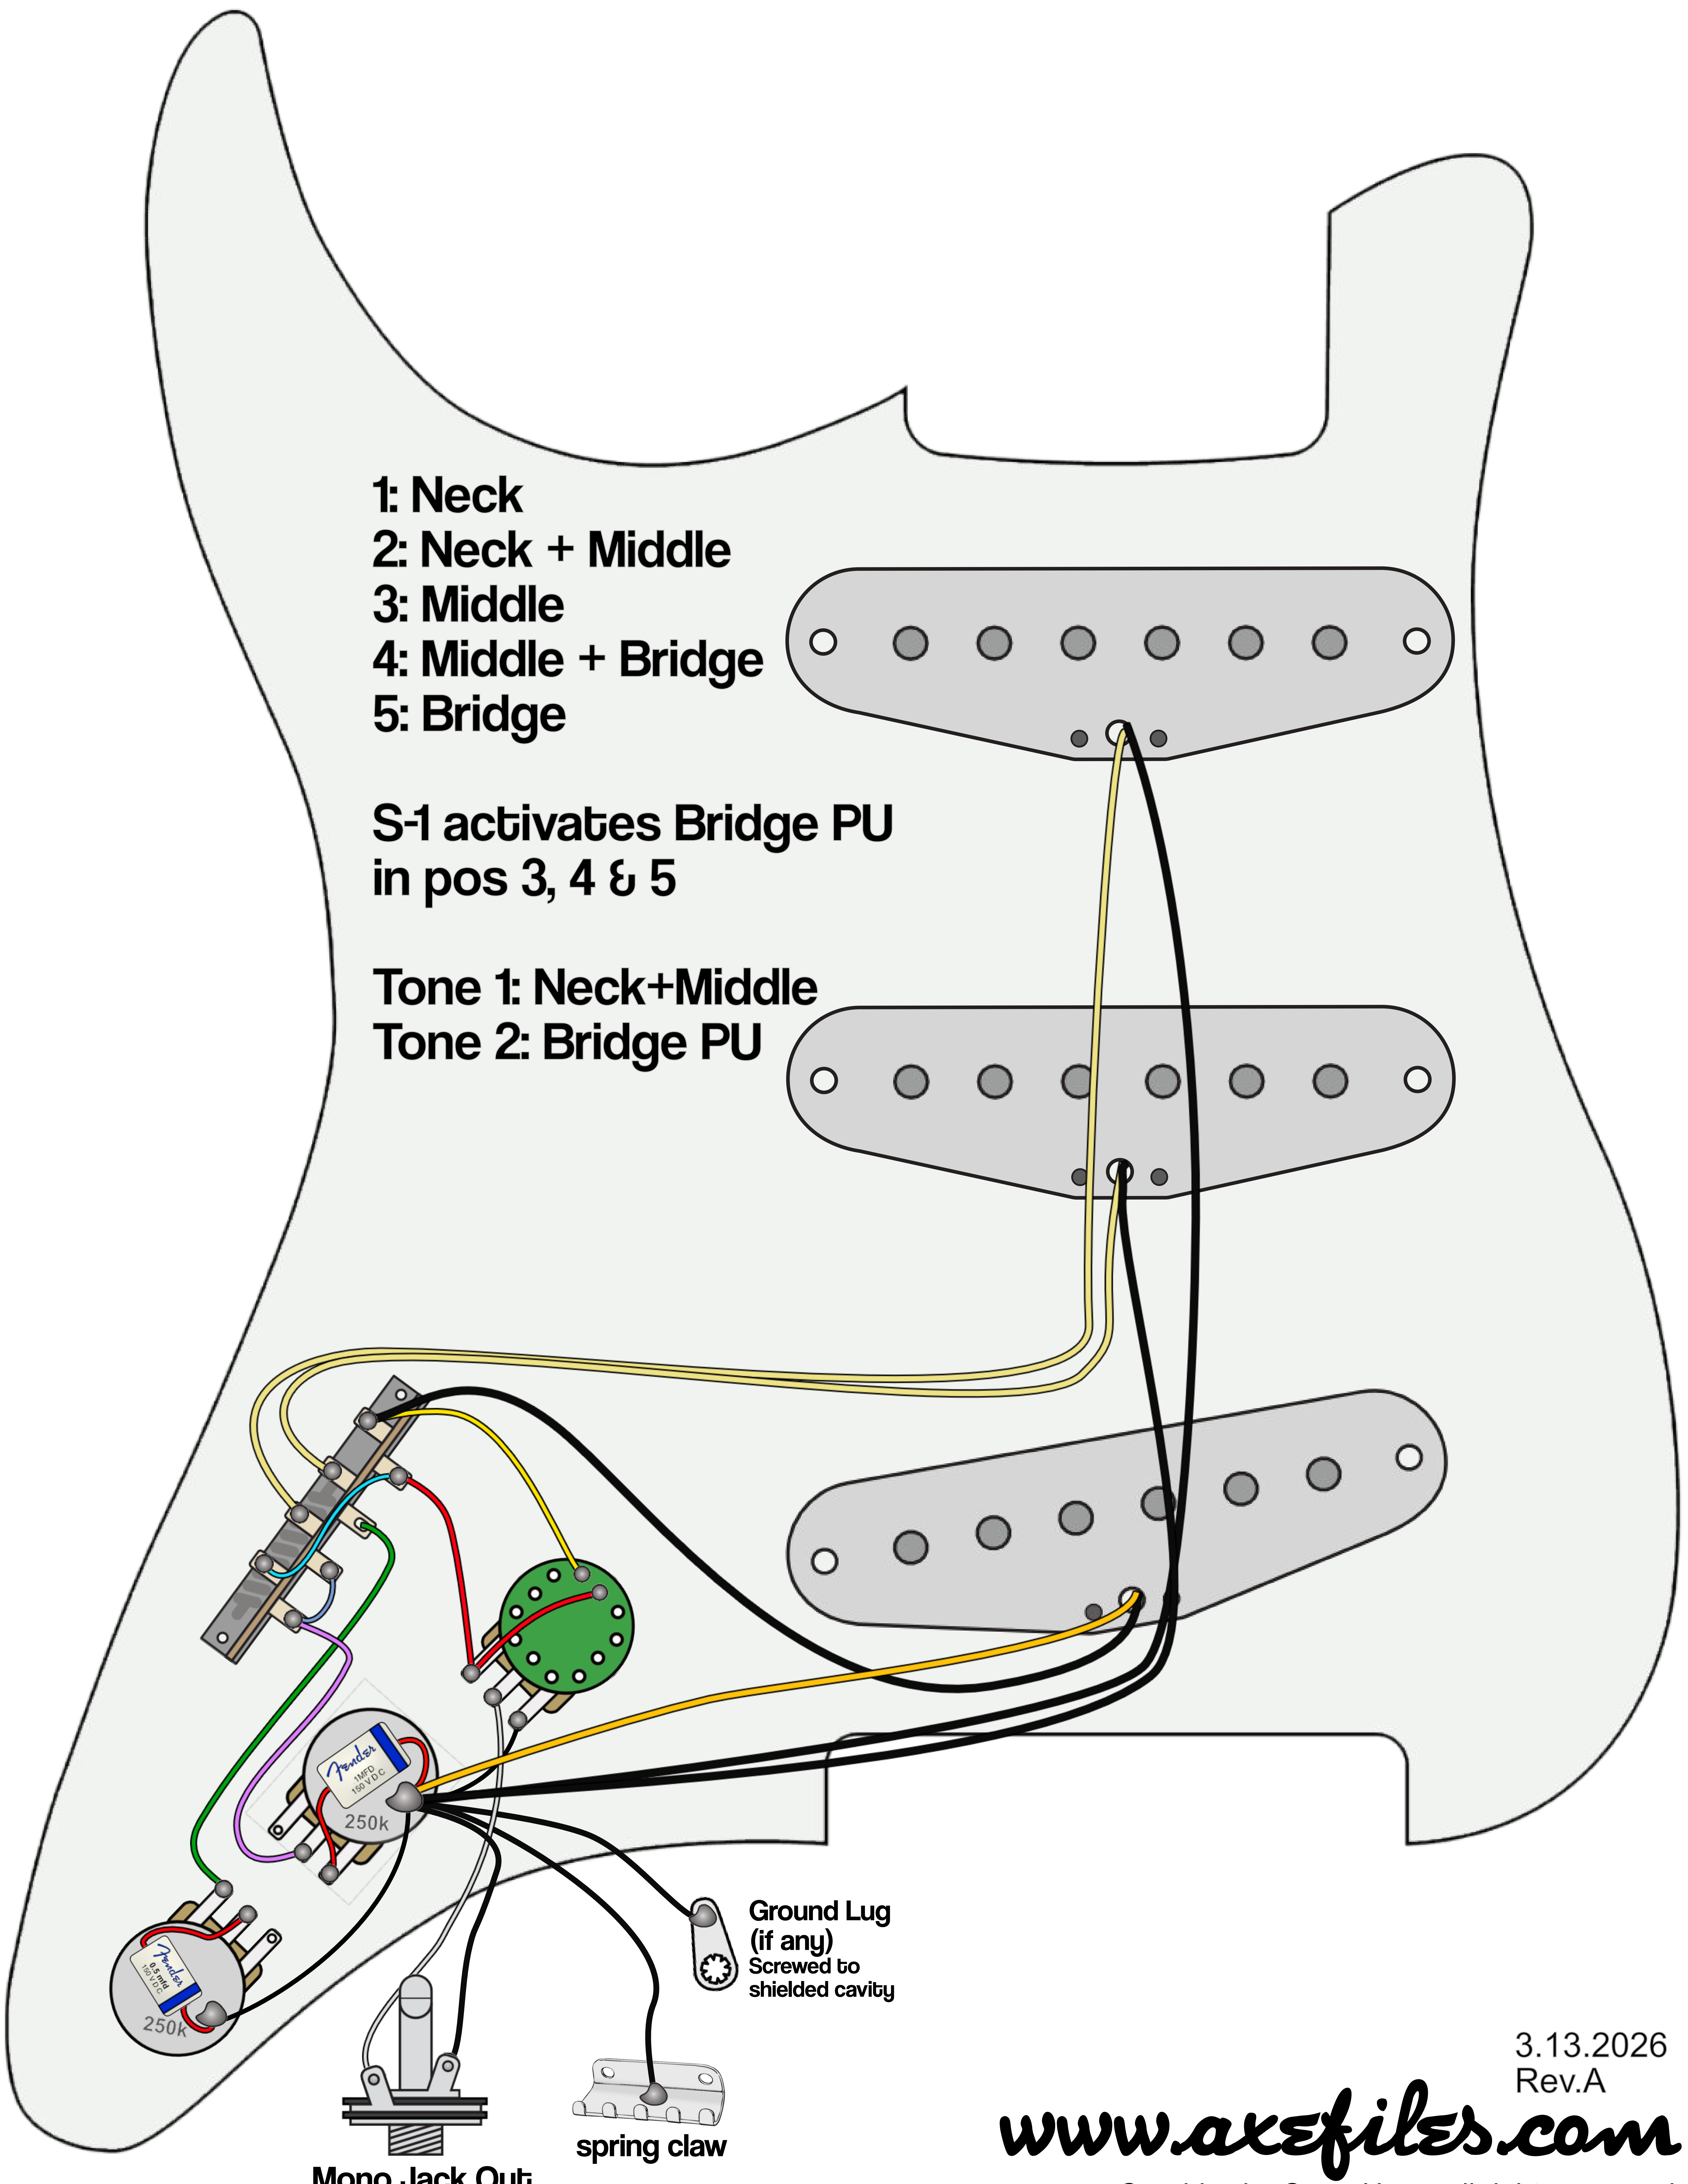

American Vintage Hot Rod '50s/'60s

011-2400 ('50s)

011-2302 ('60s)

- 1: Neck
- 2: Neck + Middle
- 3: Middle
- 4: Middle + Bridge
- 5: Bridge

S-1 activates Bridge PU
in pos 3, 4 & 5

Tone 1: Neck+Middle
Tone 2: Bridge PU