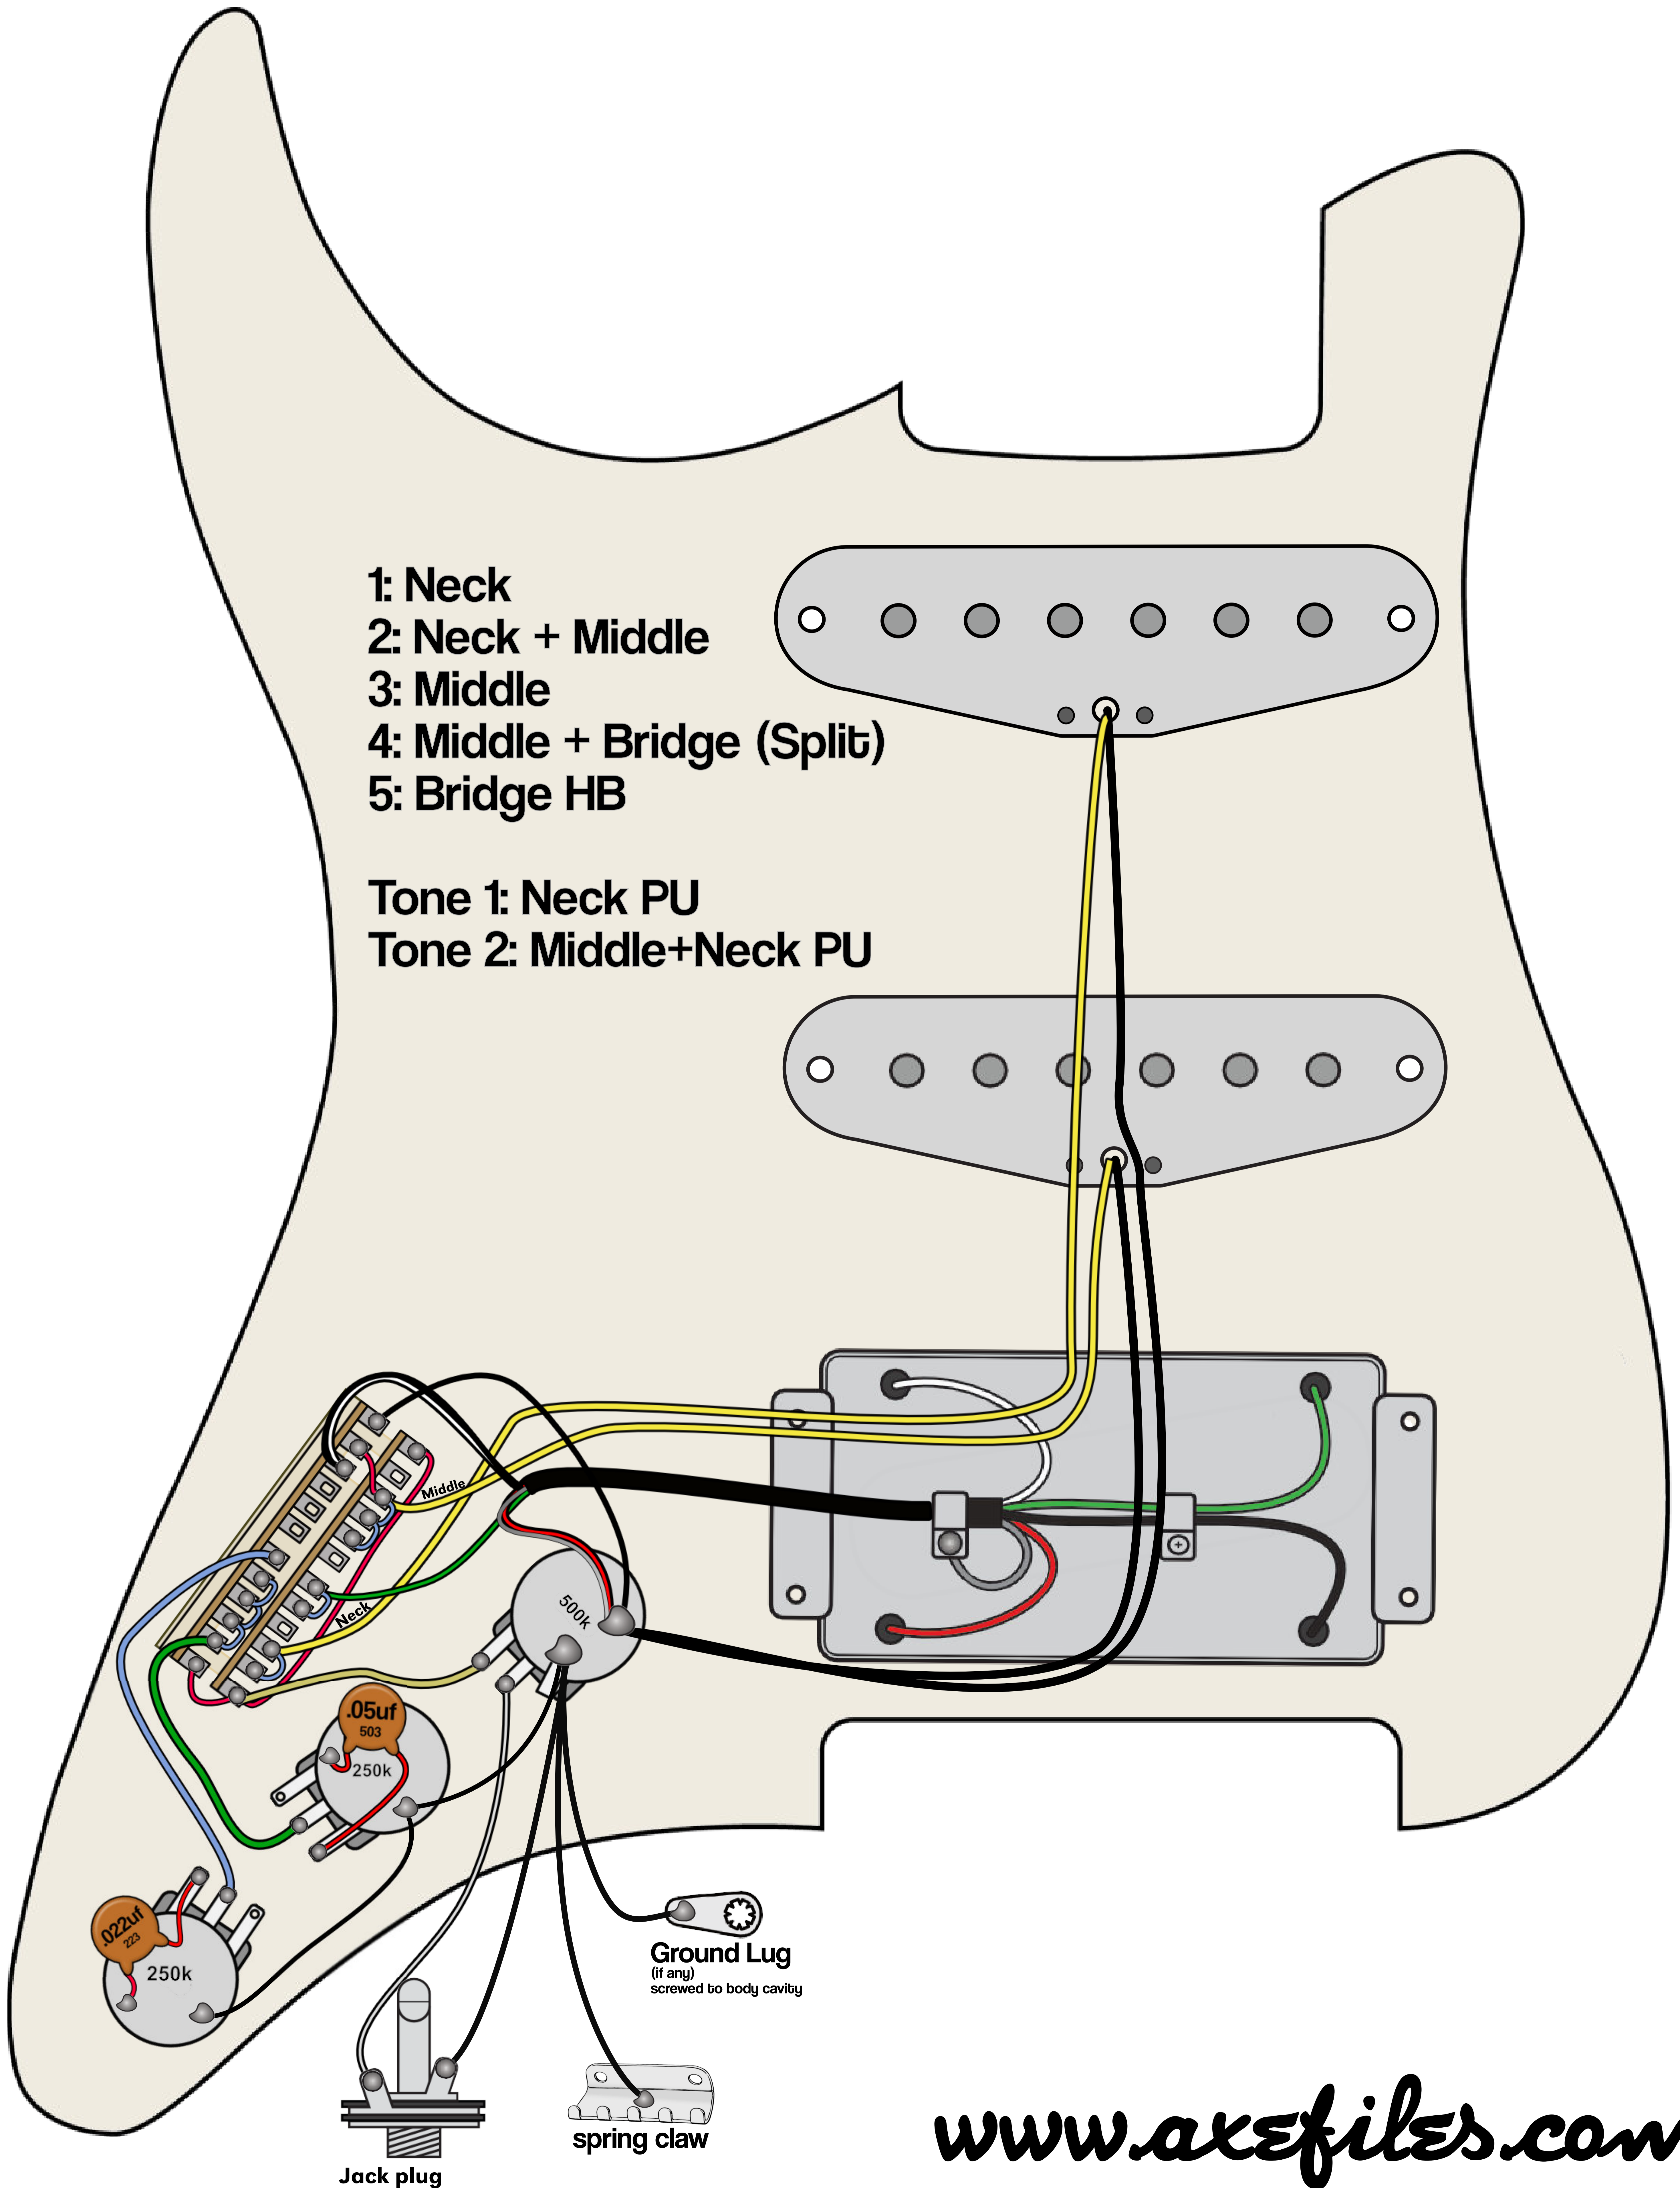

Floyd Rose Classic (Strat Special)

010-6500/6502

www.akefiles.com

Graphics by Gerry Haze. all rights reserved