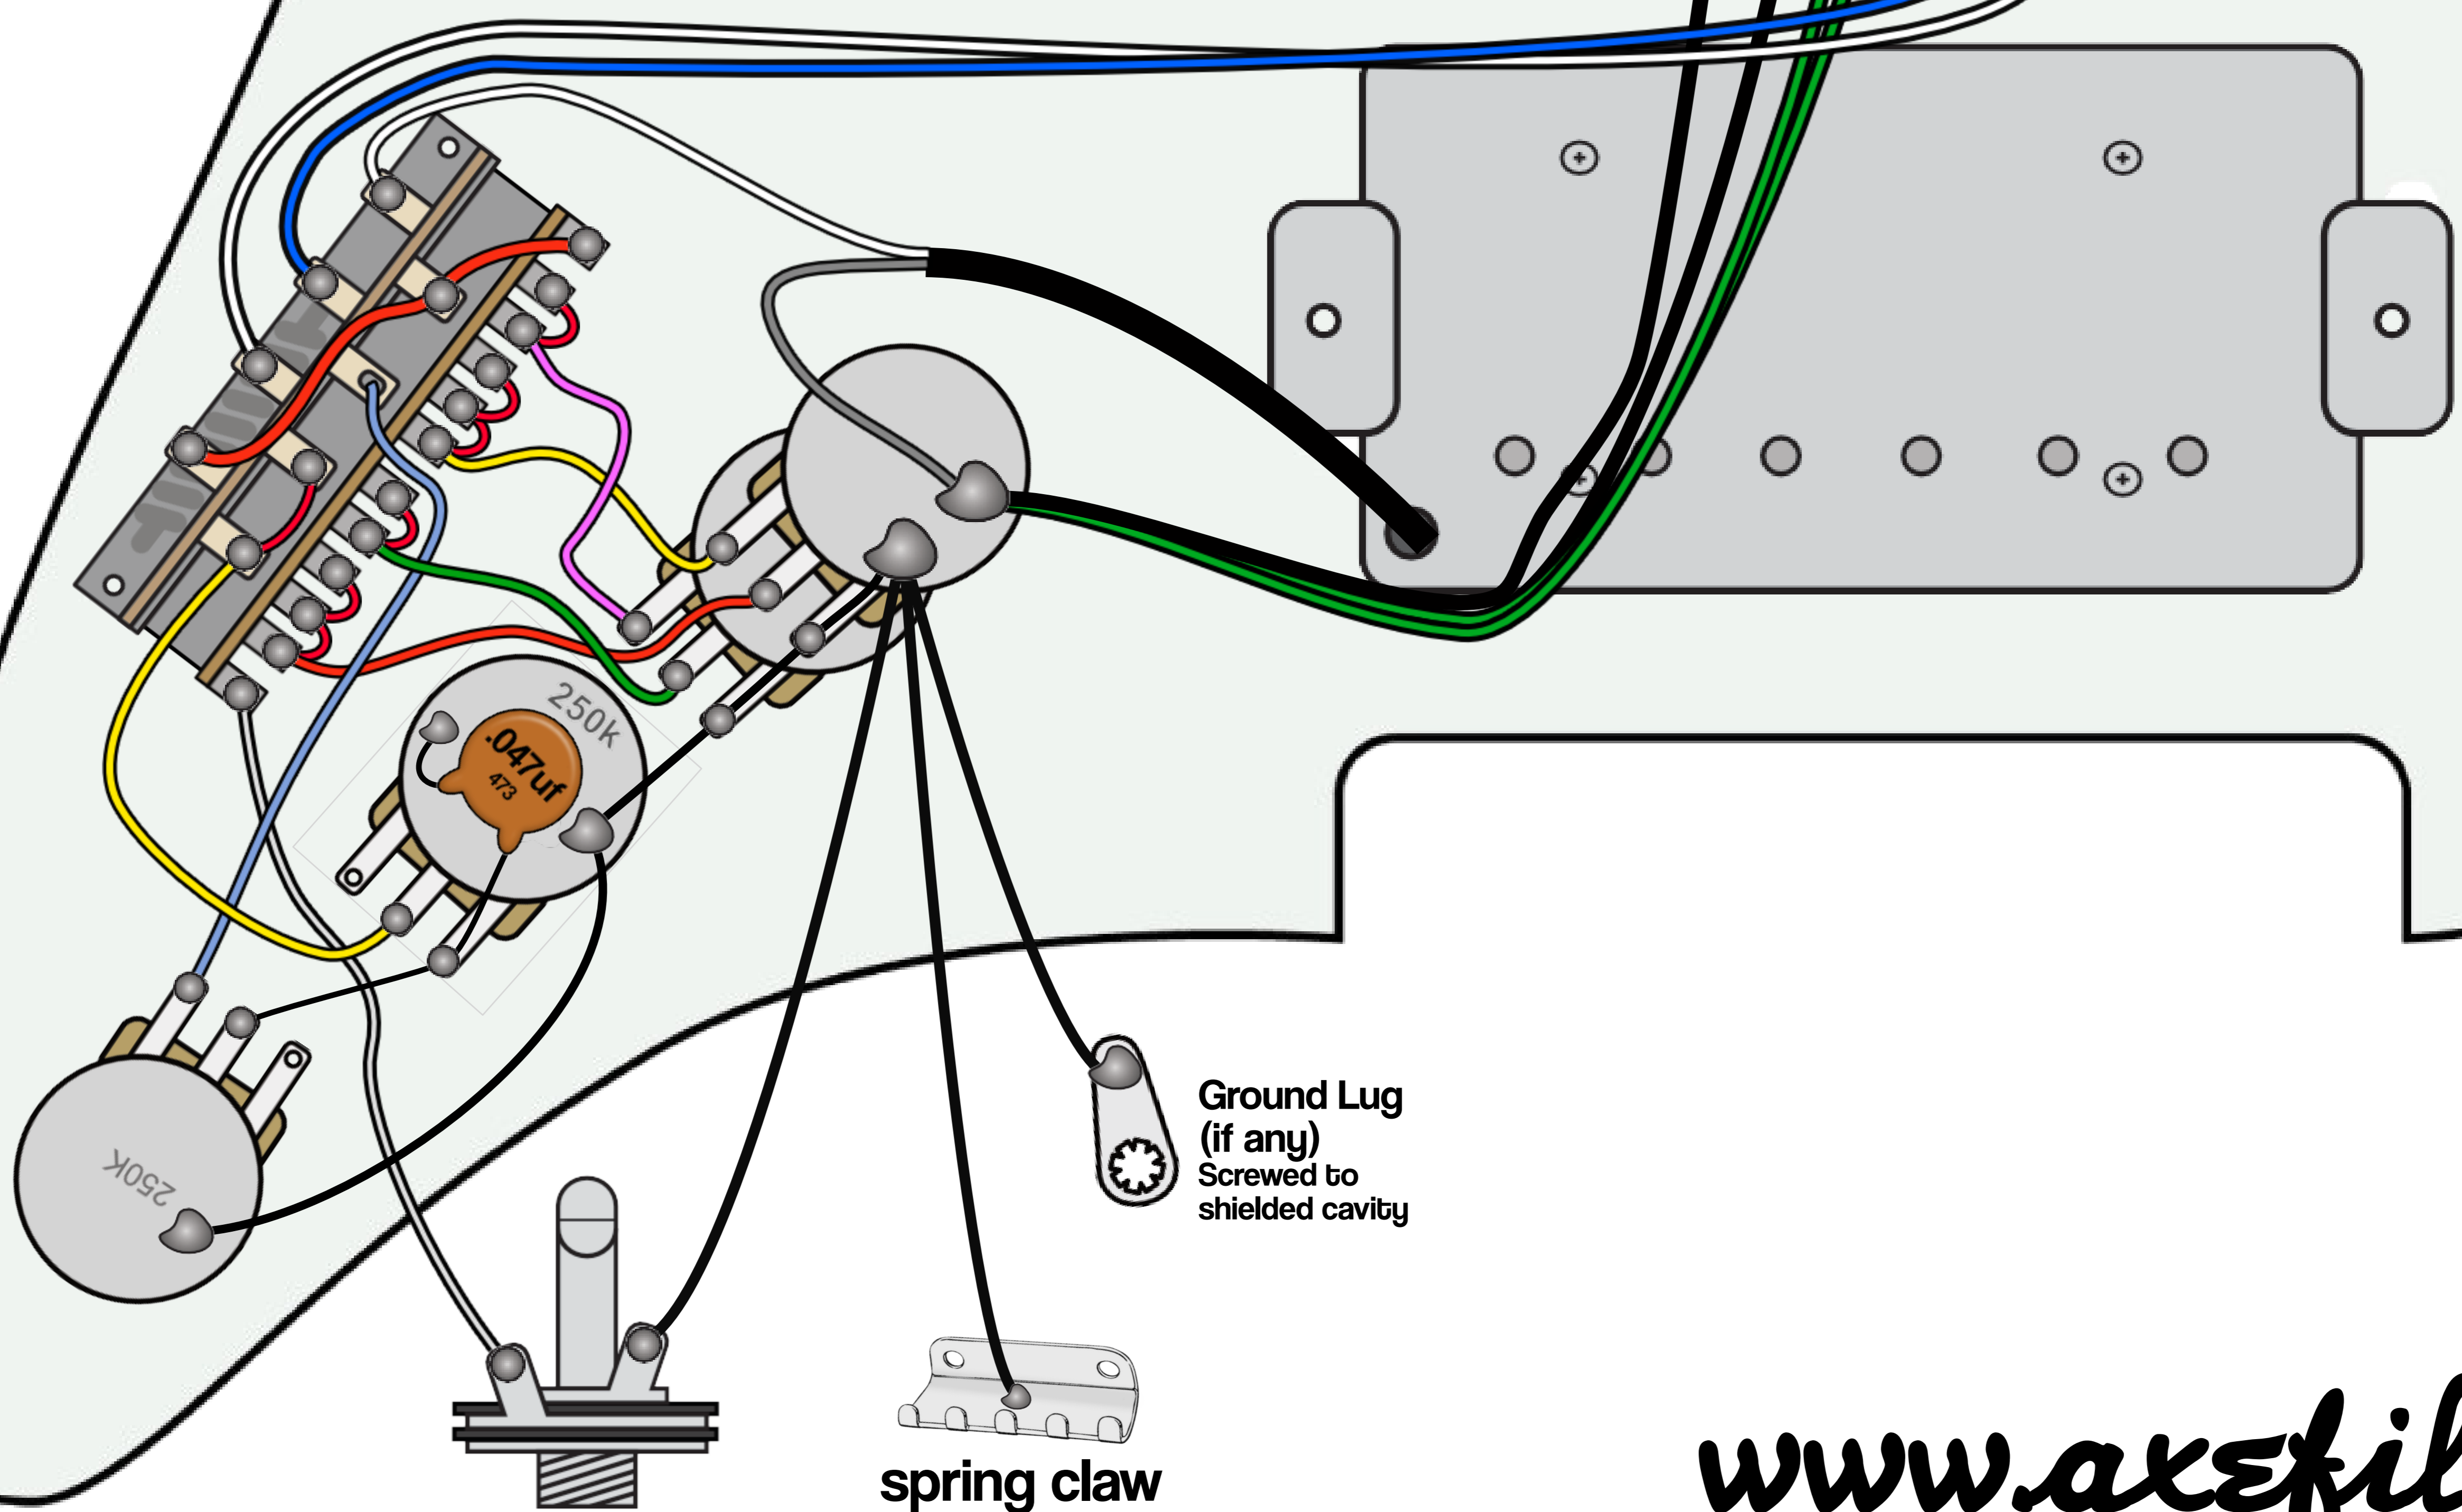

Michael Landau Coma Strat

011-5610

- 1: Neck
- 2: Neck + Middle
- 3: Middle
- 4: Middle + Bridge
- 5: Bridge

- Tone 1: Neck + Middle PU
- Tone 2: Bridge PU

Ground Lug
(if any)
Screwed to
shielded cavity

spring claw