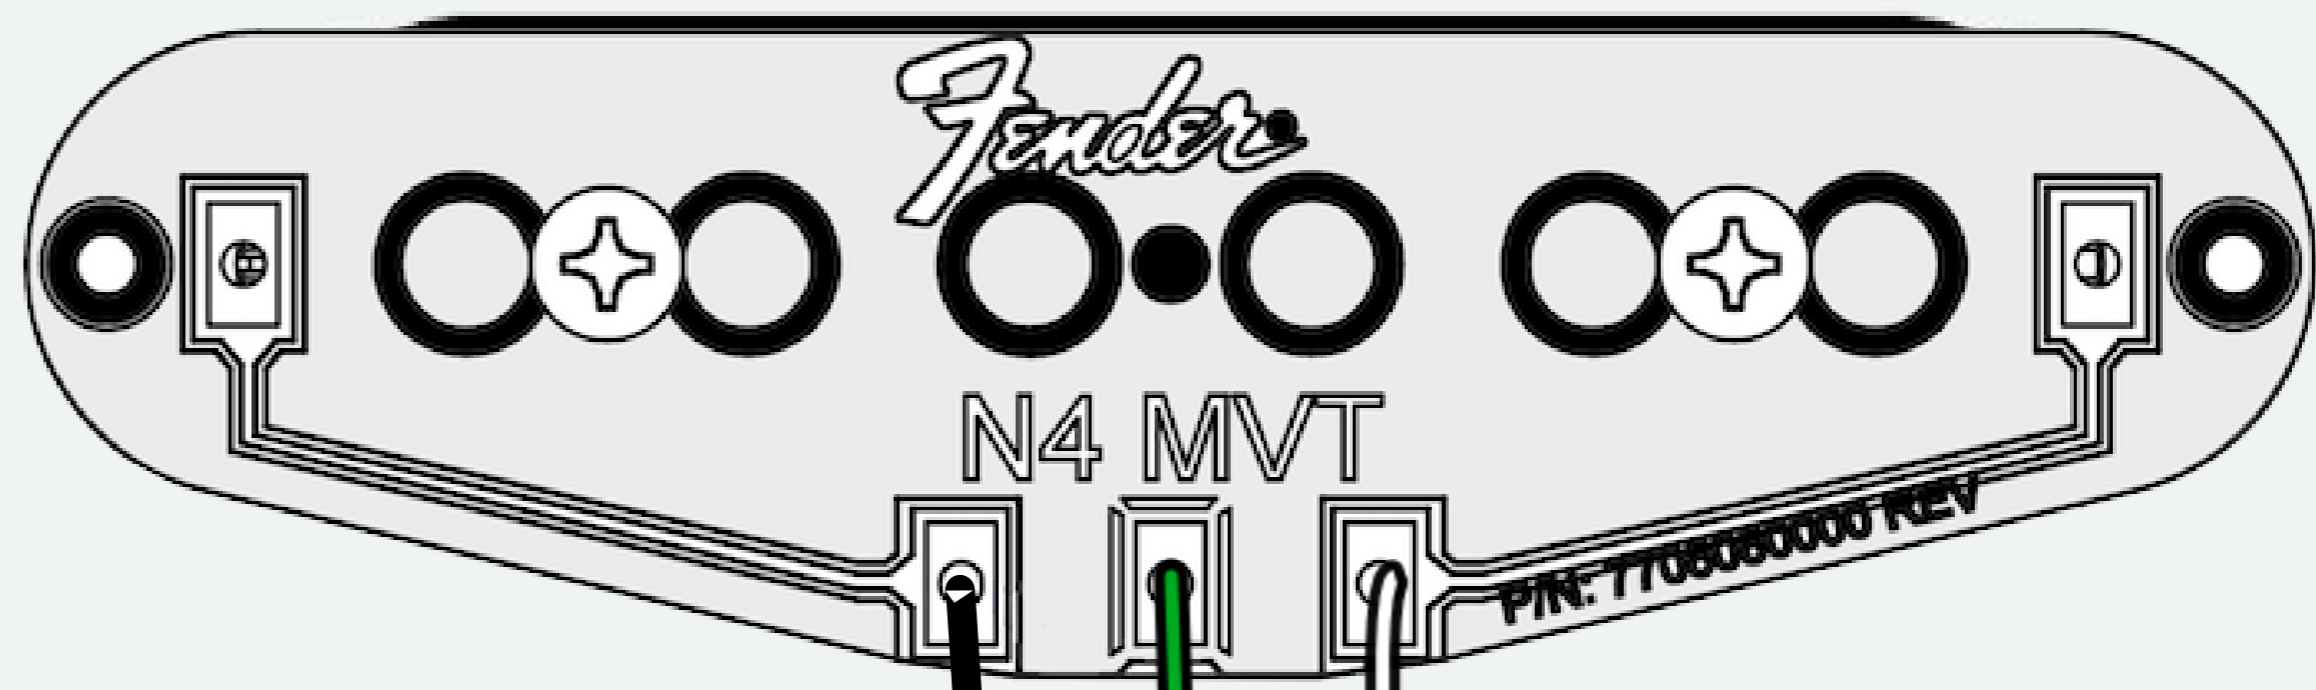

Michael Landau Coma Strat

011-5610

- 1: Neck
- 2: Neck + Middle
- 3: Middle
- 4: Middle + Bridge
- 5: Bridge

- Tone 1: Neck + Middle PU
- Tone 2: Bridge PU

Ground Lug
(if any)
Screwed to
shielded cavity

spring claw