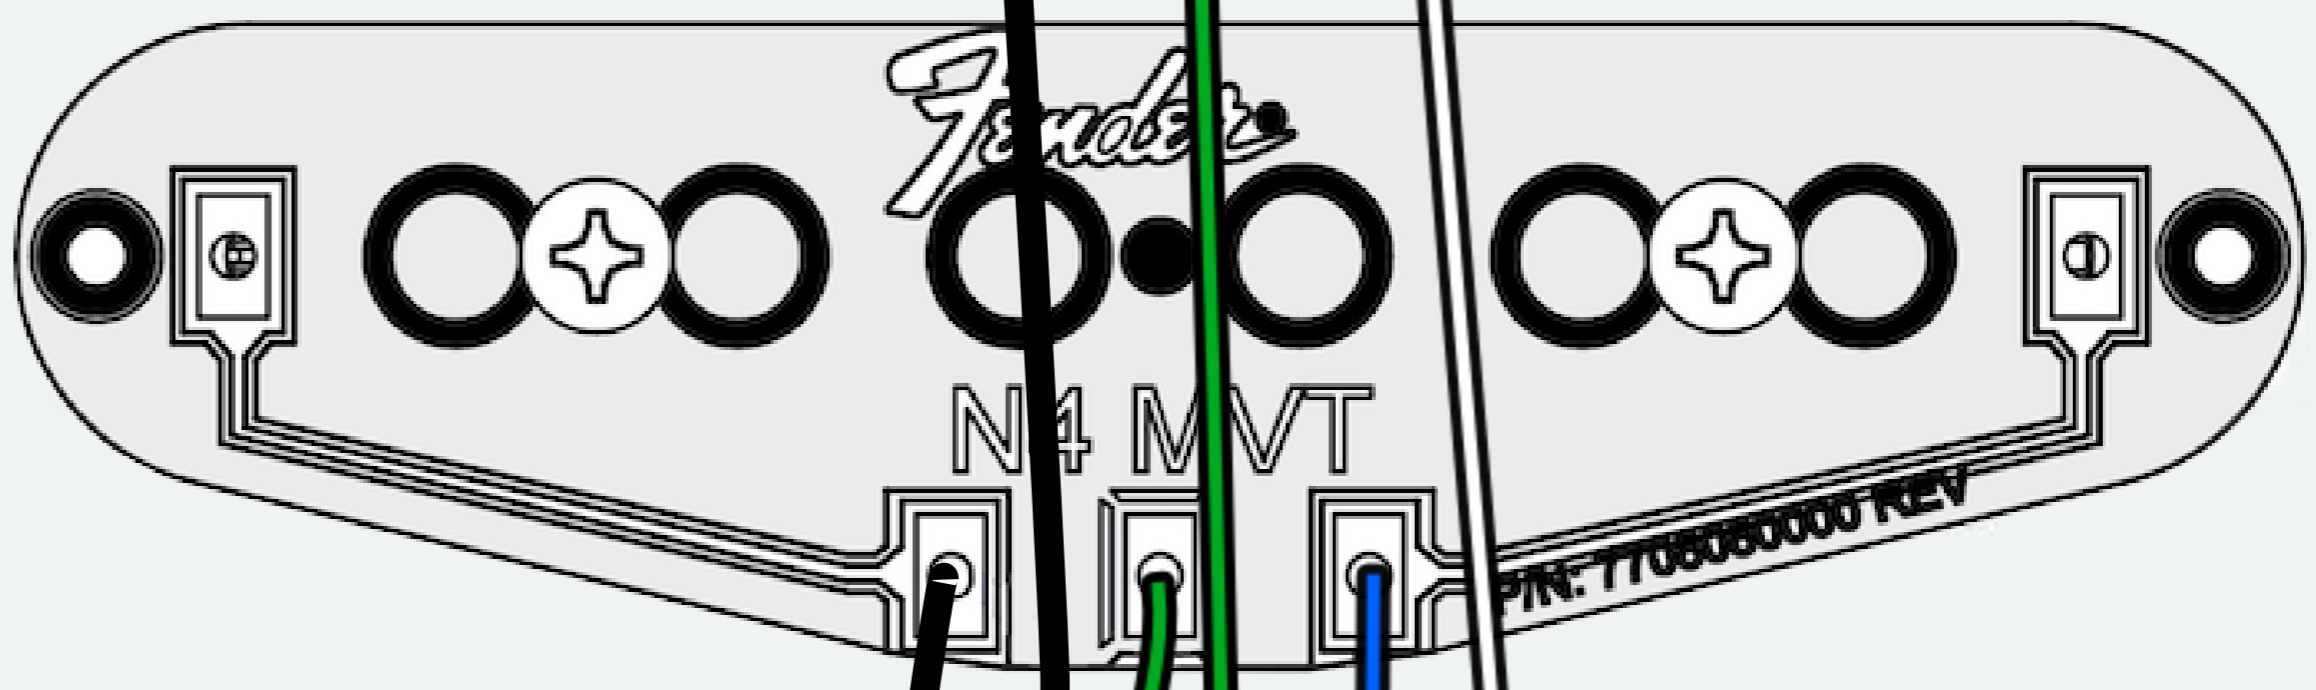

Michael Landau Coma Strat

011-5610

- 1: Neck
- 2: Neck + Middle
- 3: Middle
- 4: Middle + Bridge
- 5: Bridge

- Tone 1: Neck + Middle PU
- Tone 2: Bridge PU

Ground Lug
(if any)
Screwed to
shielded cavity

spring claw