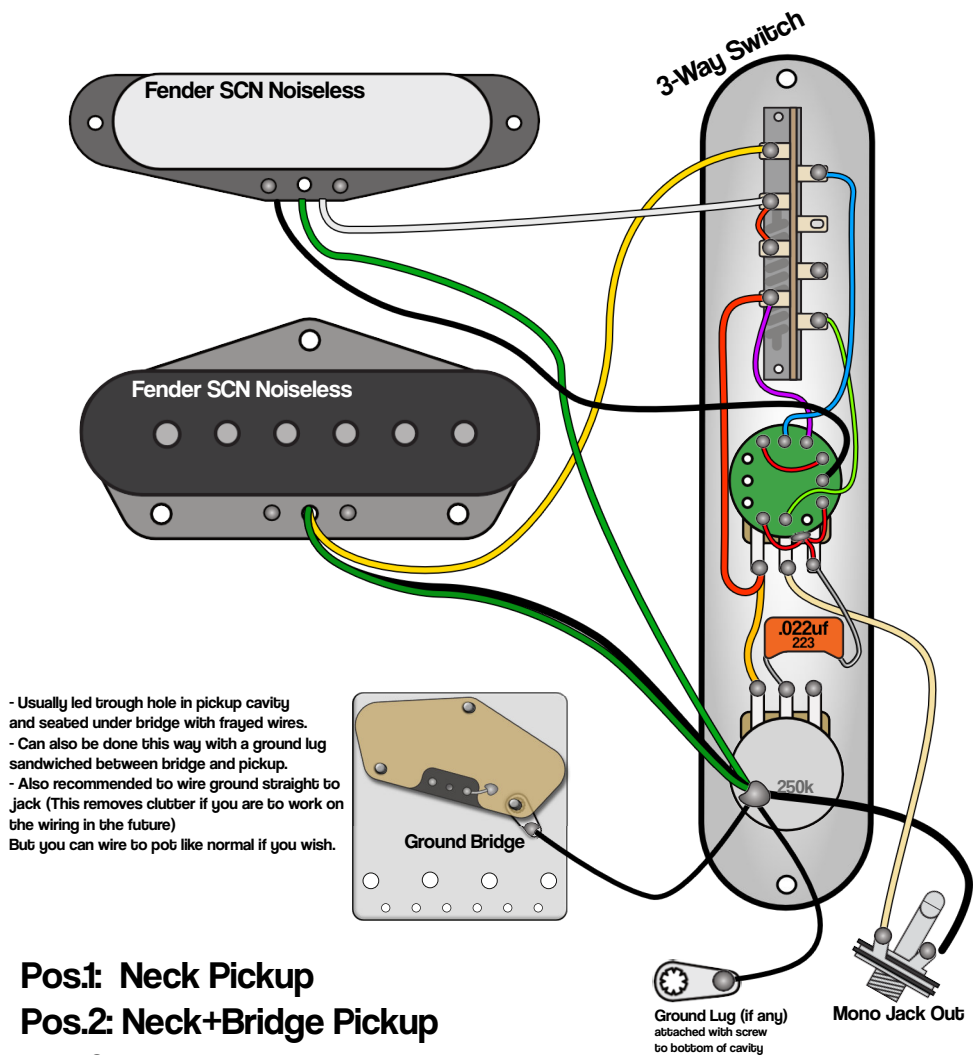

American Deluxe Telecaster Wiring

010-1600/1602

Pos.1: Neck Pickup

Pos.2: Neck+Bridge Pickup

Pos.3: Bridge Pickup

S-1 Activates Series/Parallel in

pos 2.

3.13.2026
Rev.A