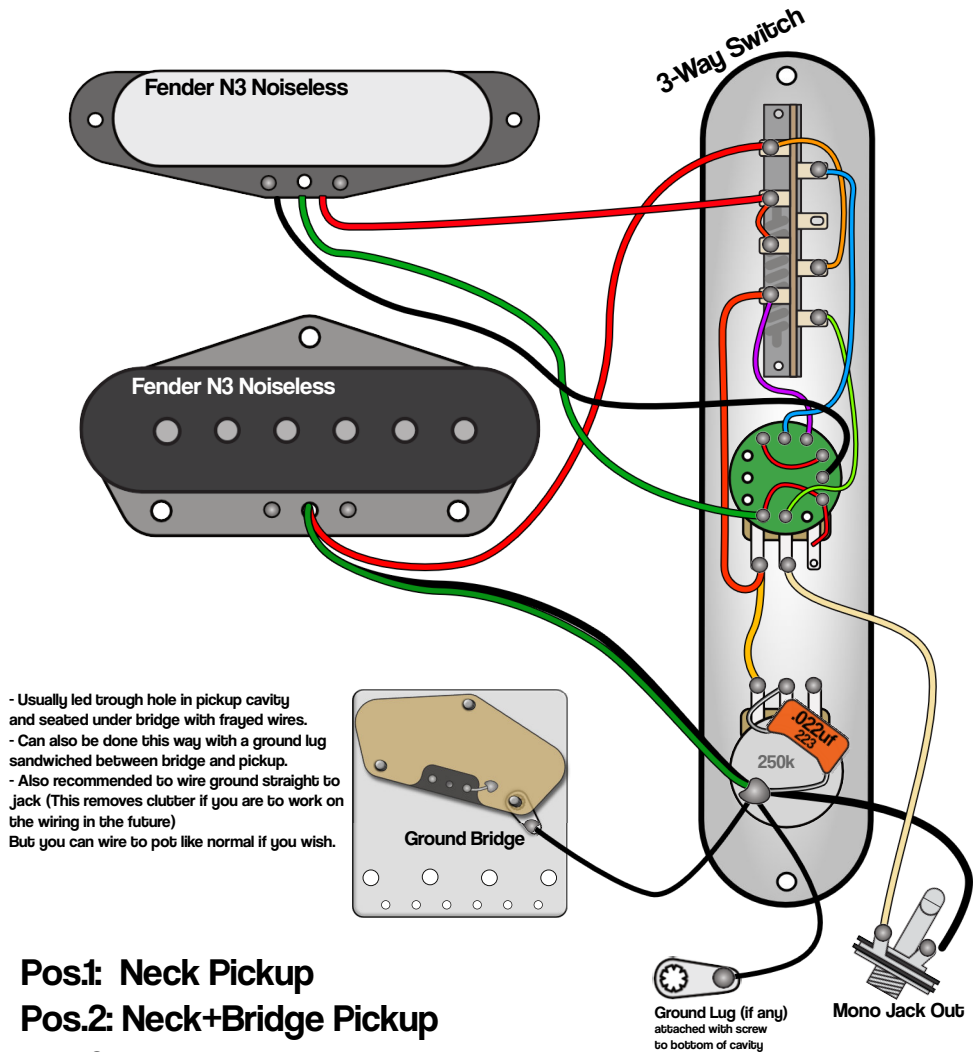

American Deluxe V3 Tele Wiring

011-9400/9402/9502

Pos.1: Neck Pickup

Pos.2: Neck+Bridge Pickup

Pos.3: Bridge Pickup

S-1 Activates Series/Parallel in pos 2.

3.13.2026
Rev.A

www.axefiles.com