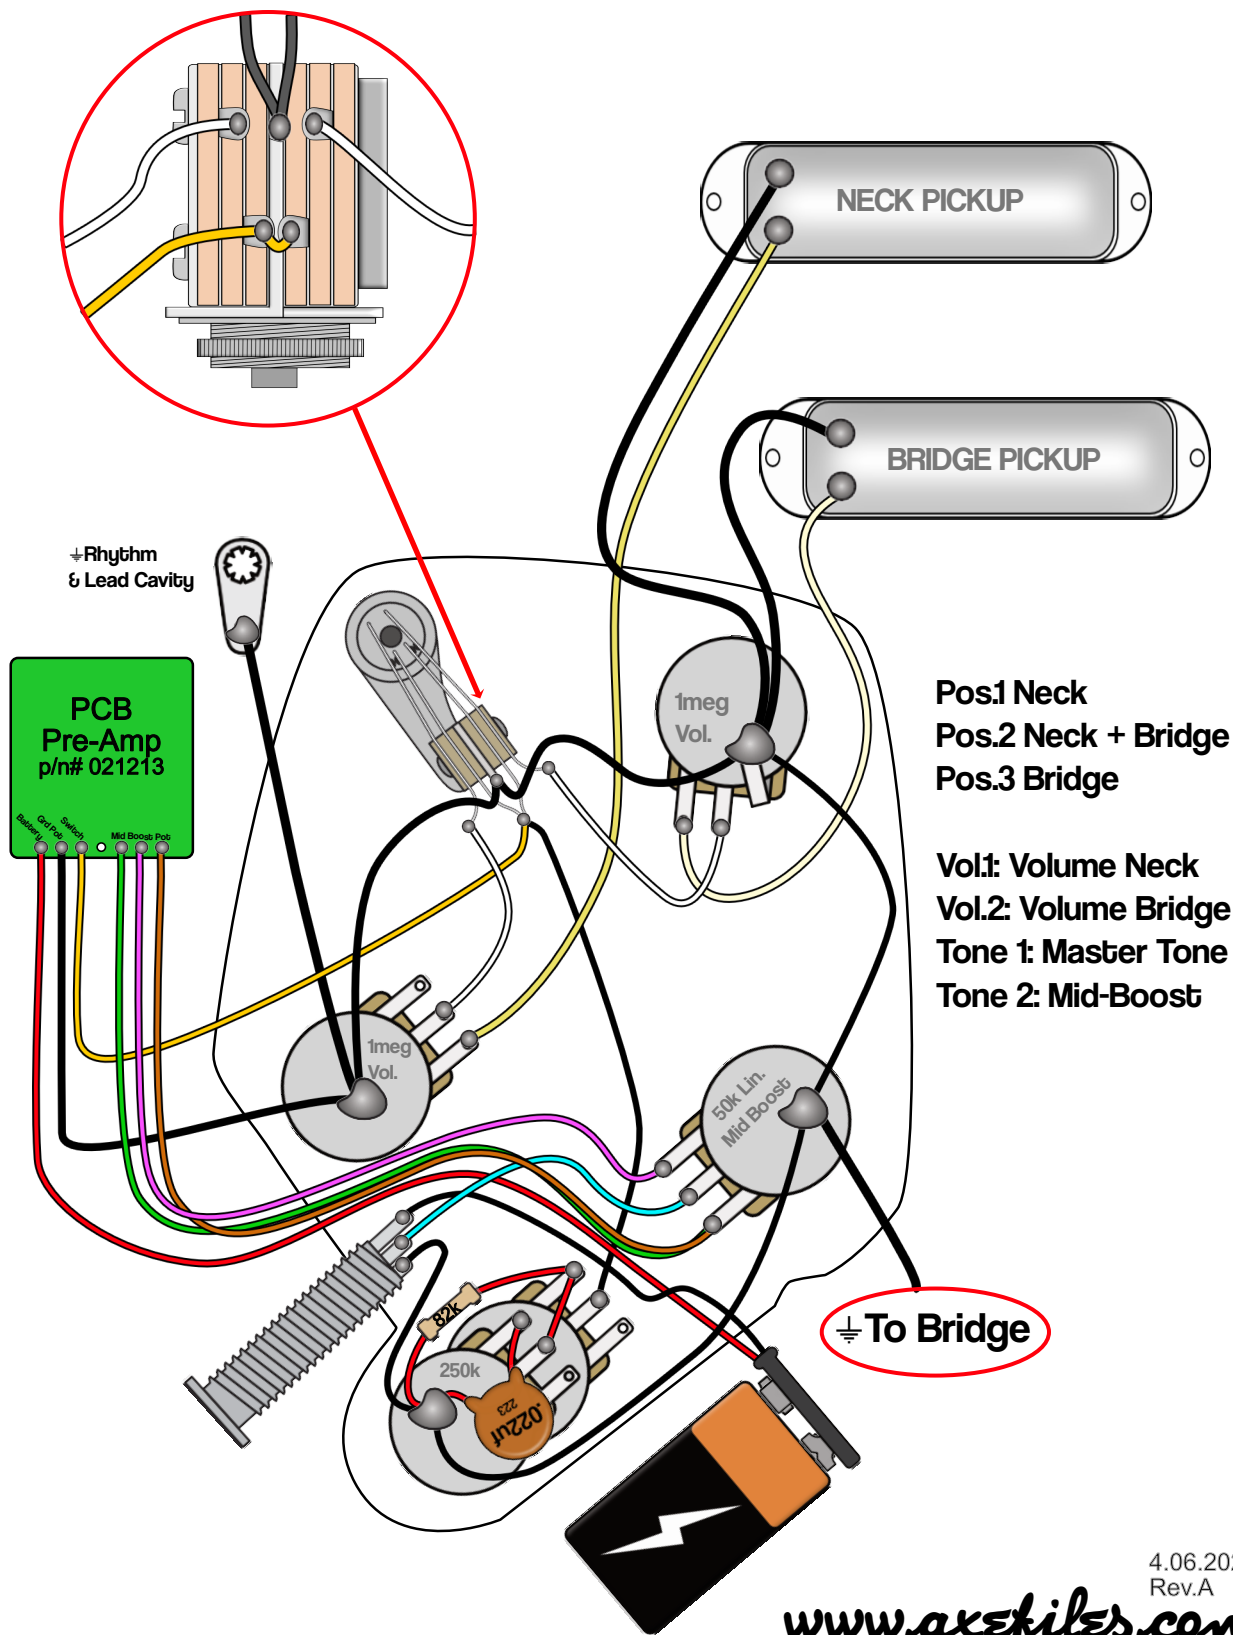

Fender Elite Tele Wiring ('83-'85)

10-1500/1502/1522/1570/1572

10-1250 (Walnut)

4.06.2026
Rev.A

www.axefiles.com

Graphics by Gerry Haze. all rights reserved