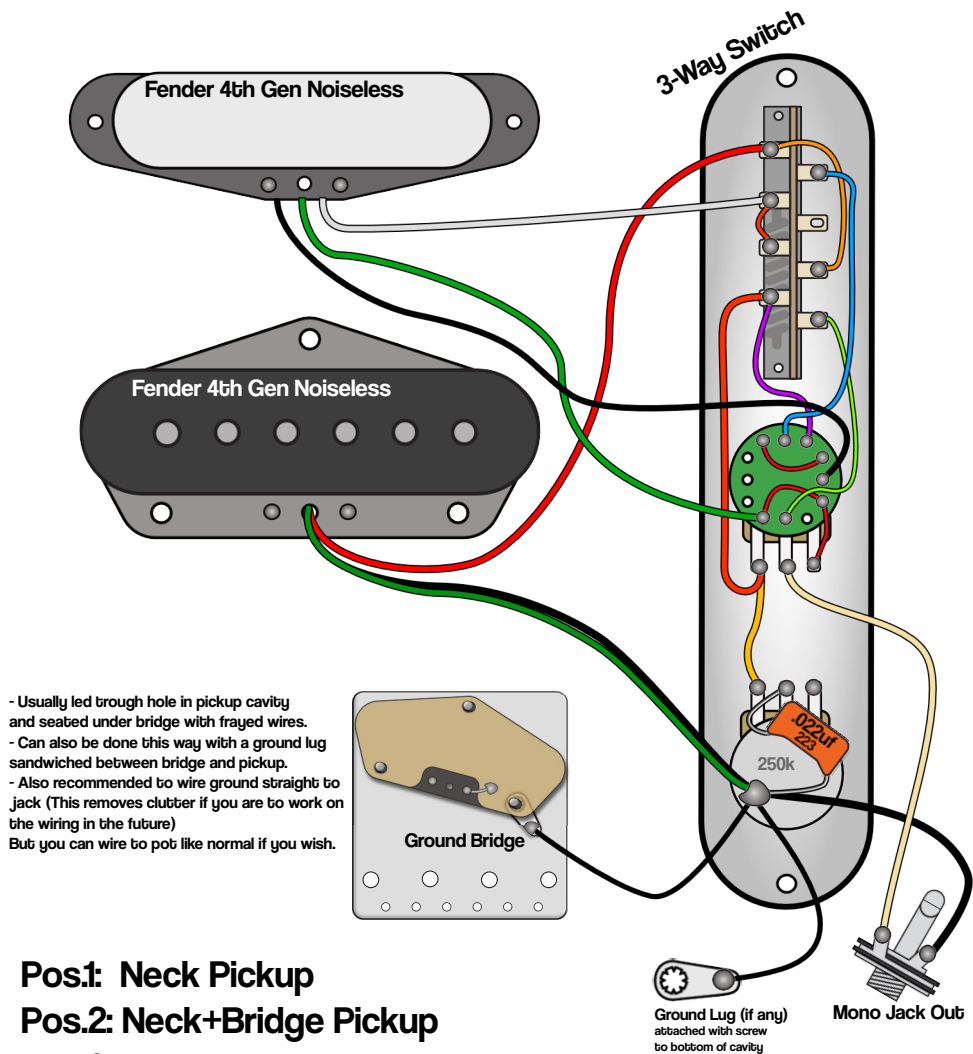

American Elite Tele Wiring

011-4210/4211/4212

Pos.1: Neck Pickup

Pos.2: Neck+Bridge Pickup

Pos.3: Bridge Pickup

S-1 Activates Series/Parallel in

pos 2.

3.13.2026
Rev.A