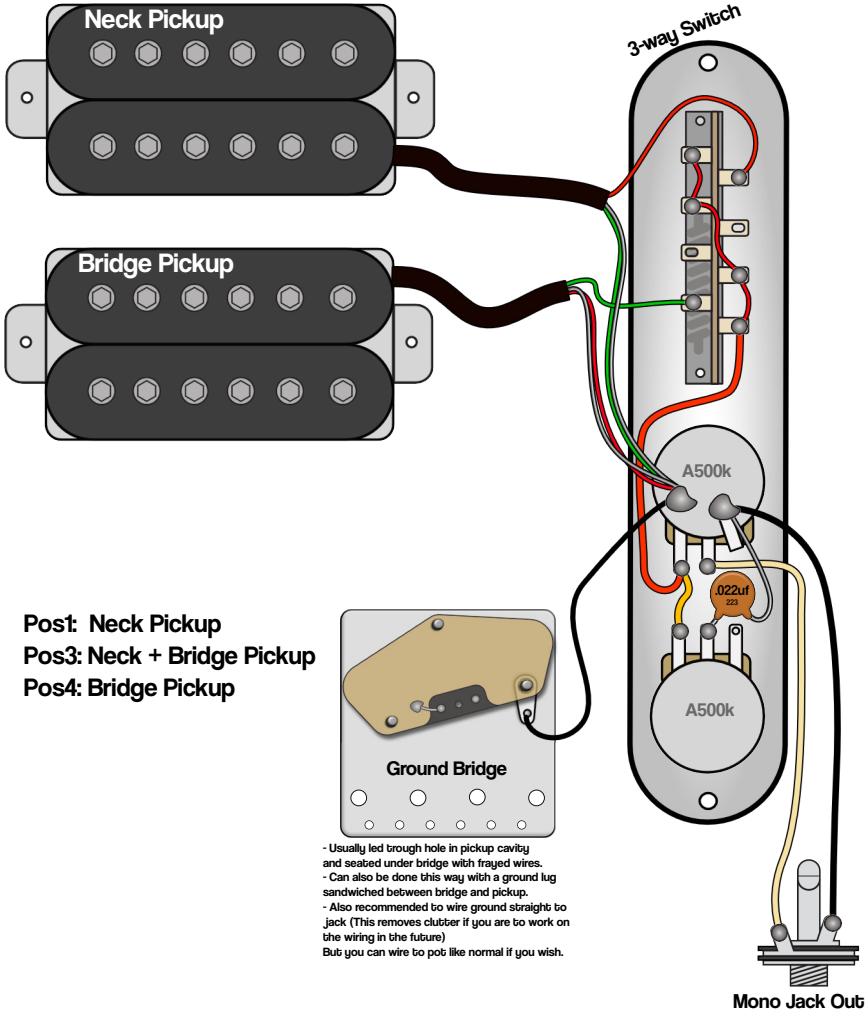

American Series Tele HH

010-8600/8602 (3-lead Pickups)

3.13.2026
Rev.A

www.axefiles.com

Graphics by Gerry Haze. all rights reserved