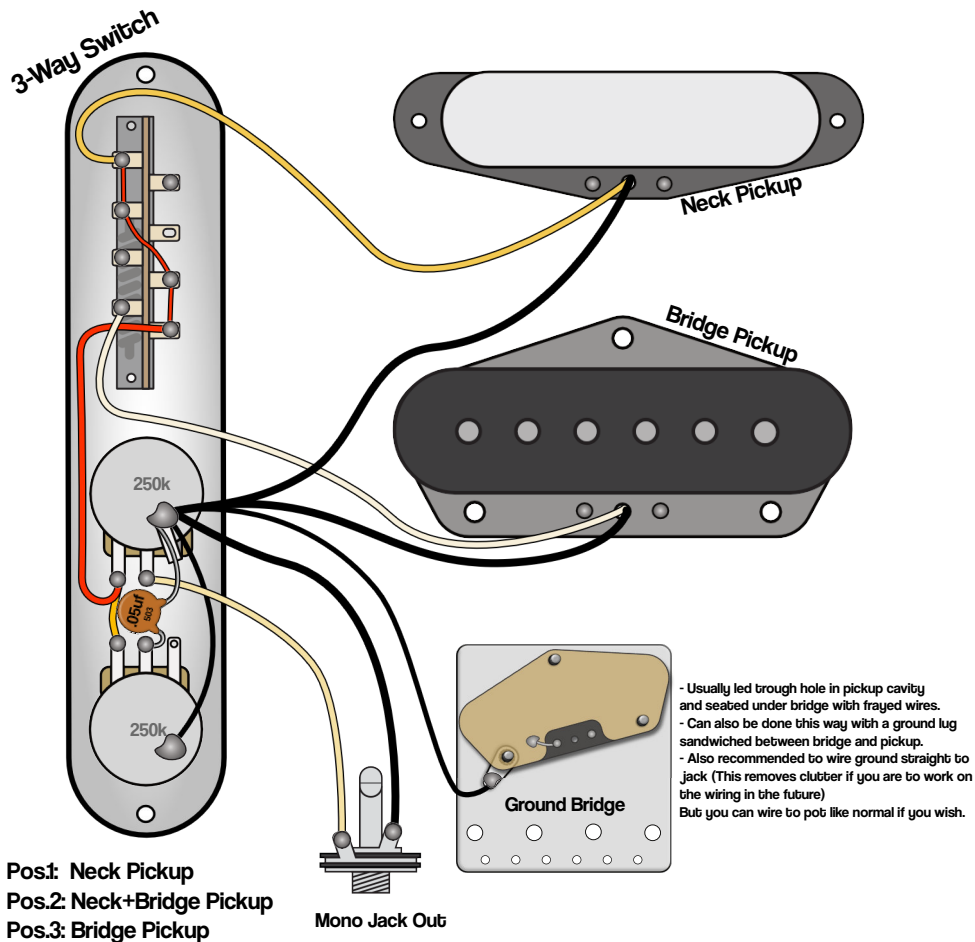

American Vintage '52 Reissues Tele

010-1303 Fullerton / Corona | 011-0202/0222

Wiring on the AVRI '52 could change over the time it was in production from 1983 to 2017. But this is the most common wiring that appeared. Different caps was used over the years.