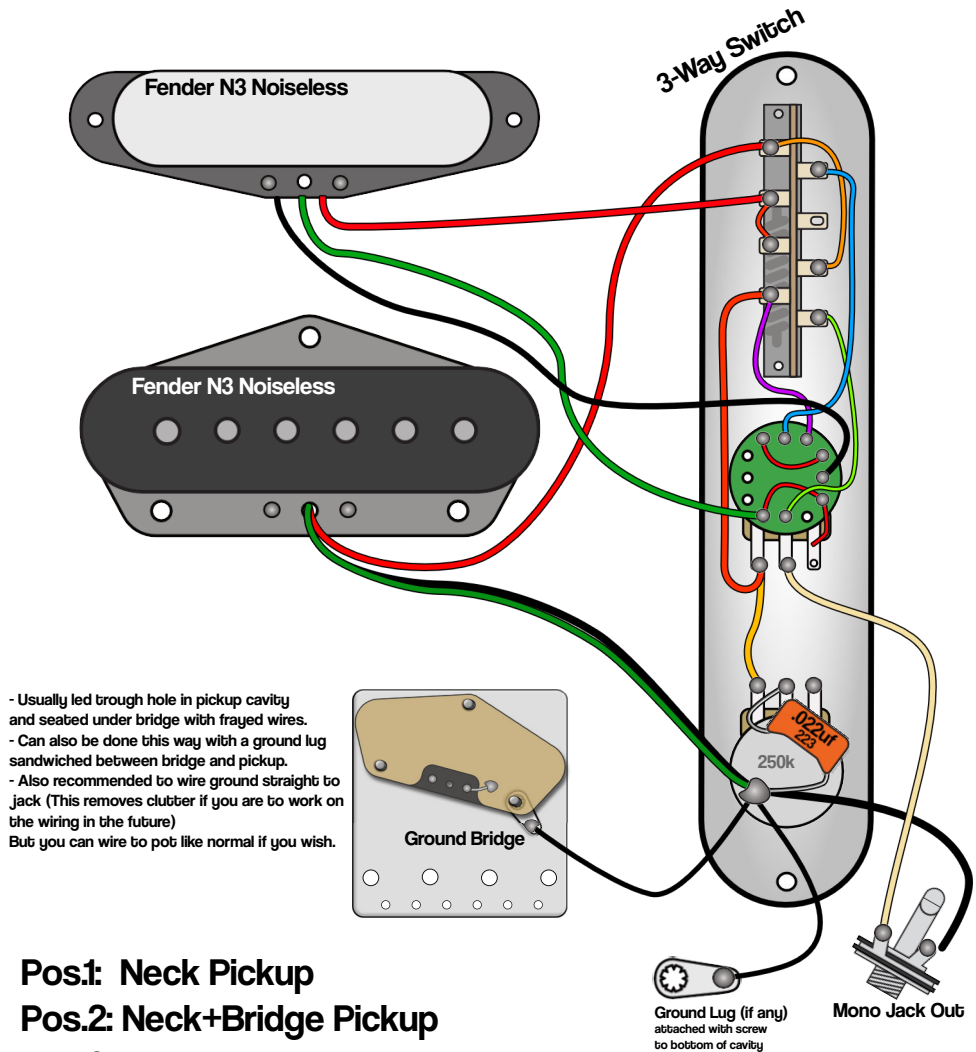

Britt Daniel Telecaster Wiring

011-3702

Pos.1: Neck Pickup

Pos.2: Neck+Bridge Pickup

Pos.3: Bridge Pickup

S-1 Activates Series/Parallel in

pos 2.

3.13.2026
Rev.A