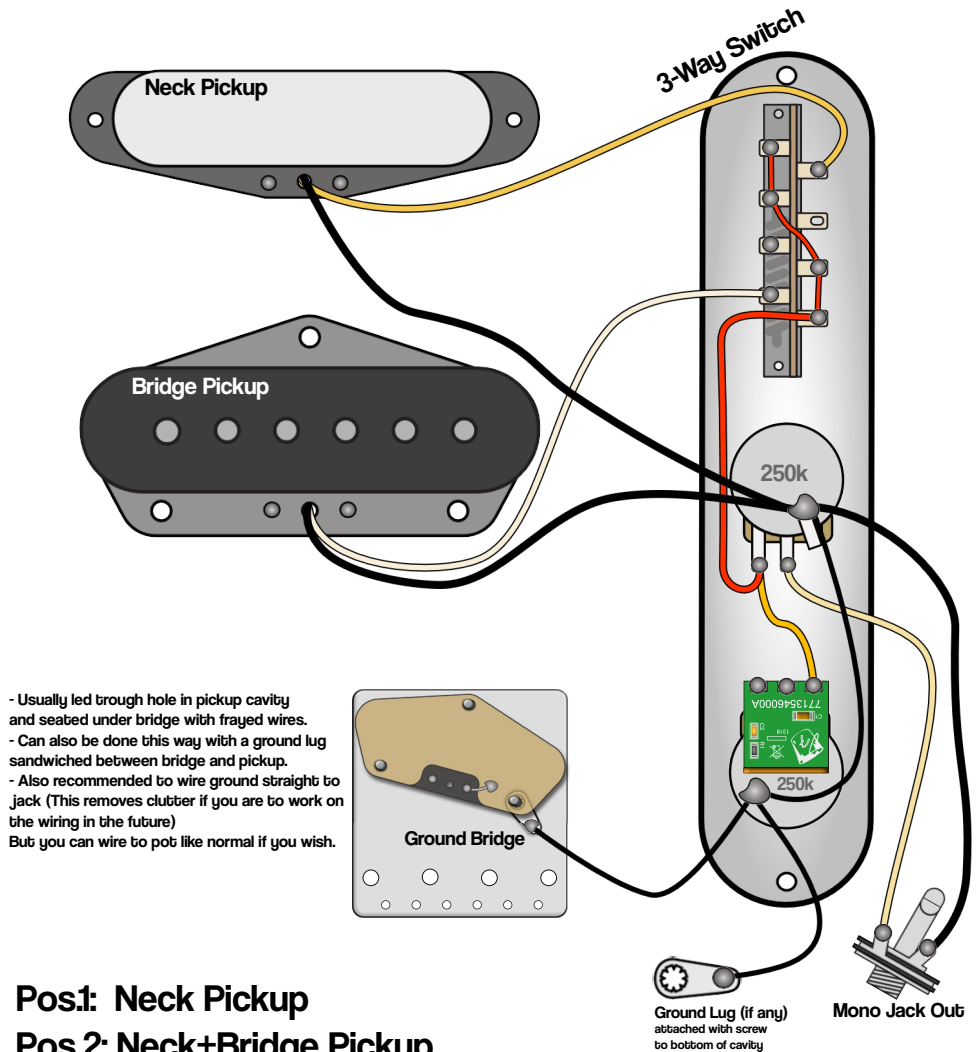

Standard Greasebucket PCB Wiring

011-5110/5112 (Performer)

Pos:1: Neck Pickup

Pos:2: Neck+Bridge Pickup

Pos:3: Bridge Pickup

*Greasebucket rolls of high
without adding bass*

3.13.2026
Rev.A

www.axefiles.com