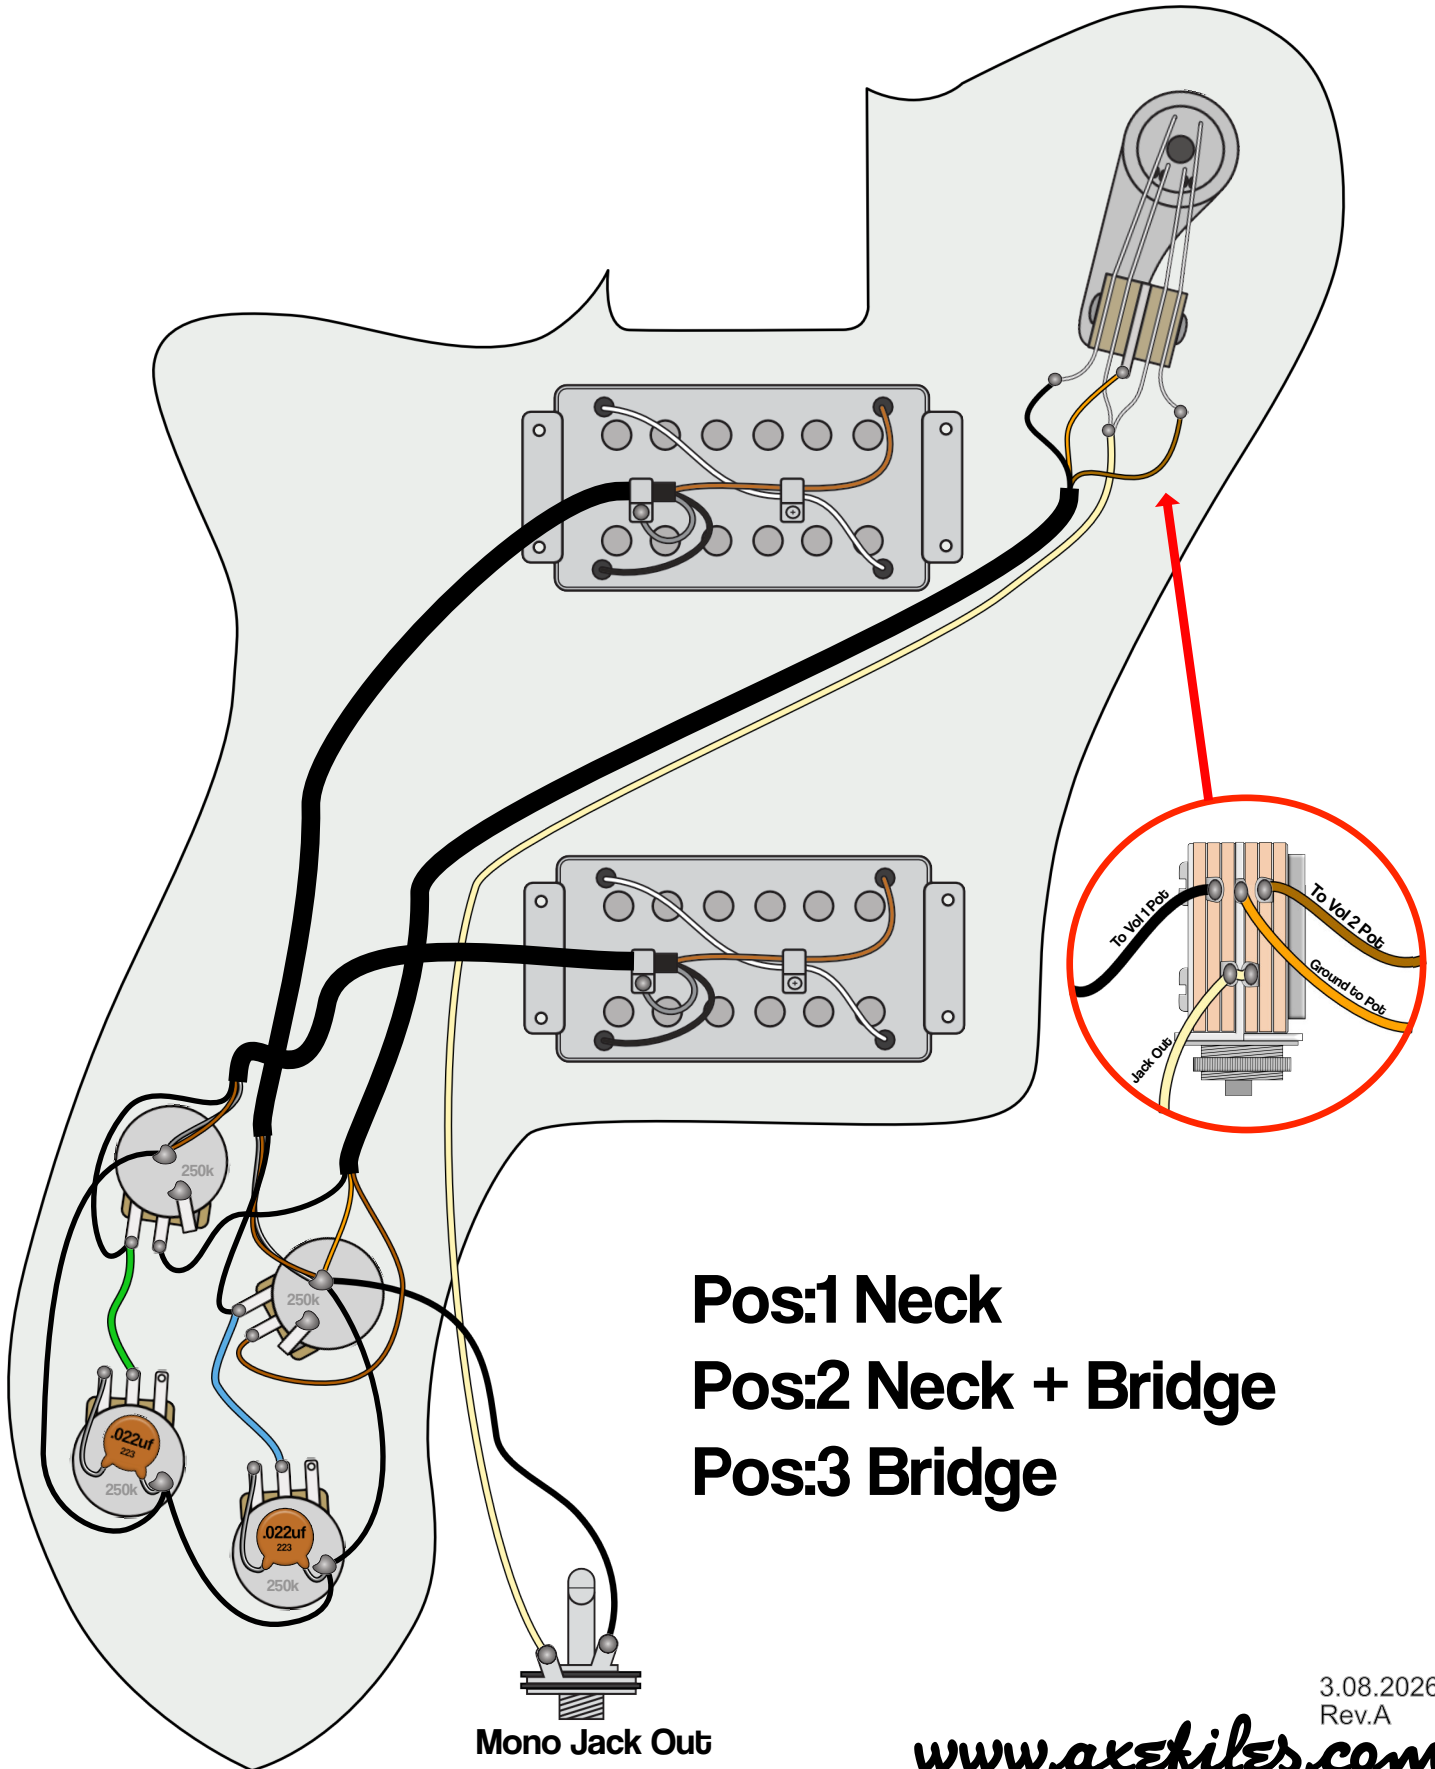

Kingfish Telecaster Deluxe Wiring

011-5600

3.08.2026
Rev.A

www.axefiles.com

Graphics by Gerry Haze. all rights reserved