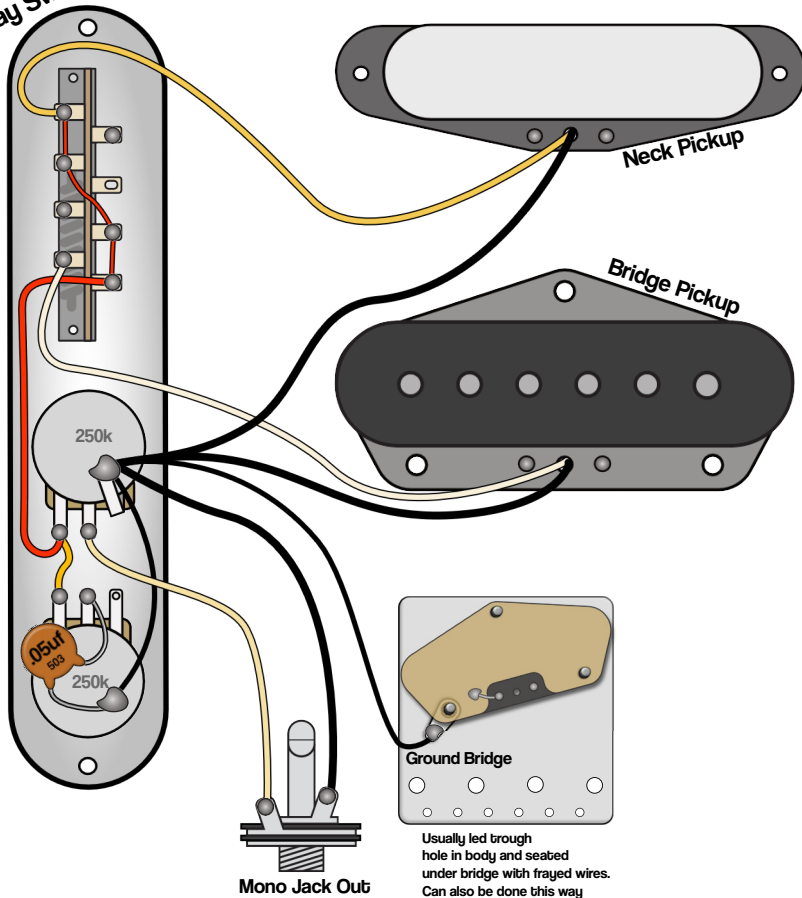

# Standard Telecaster Wiring

The Modern wiring for many models

- Pos.1: Neck Pickup
- Pos.2: Neck + Bridge Pickup
- Pos.3: Bridge Pickup

3-Way Switch

3.13.2026  
Rev.A

[www.axefiles.com](http://www.axefiles.com)