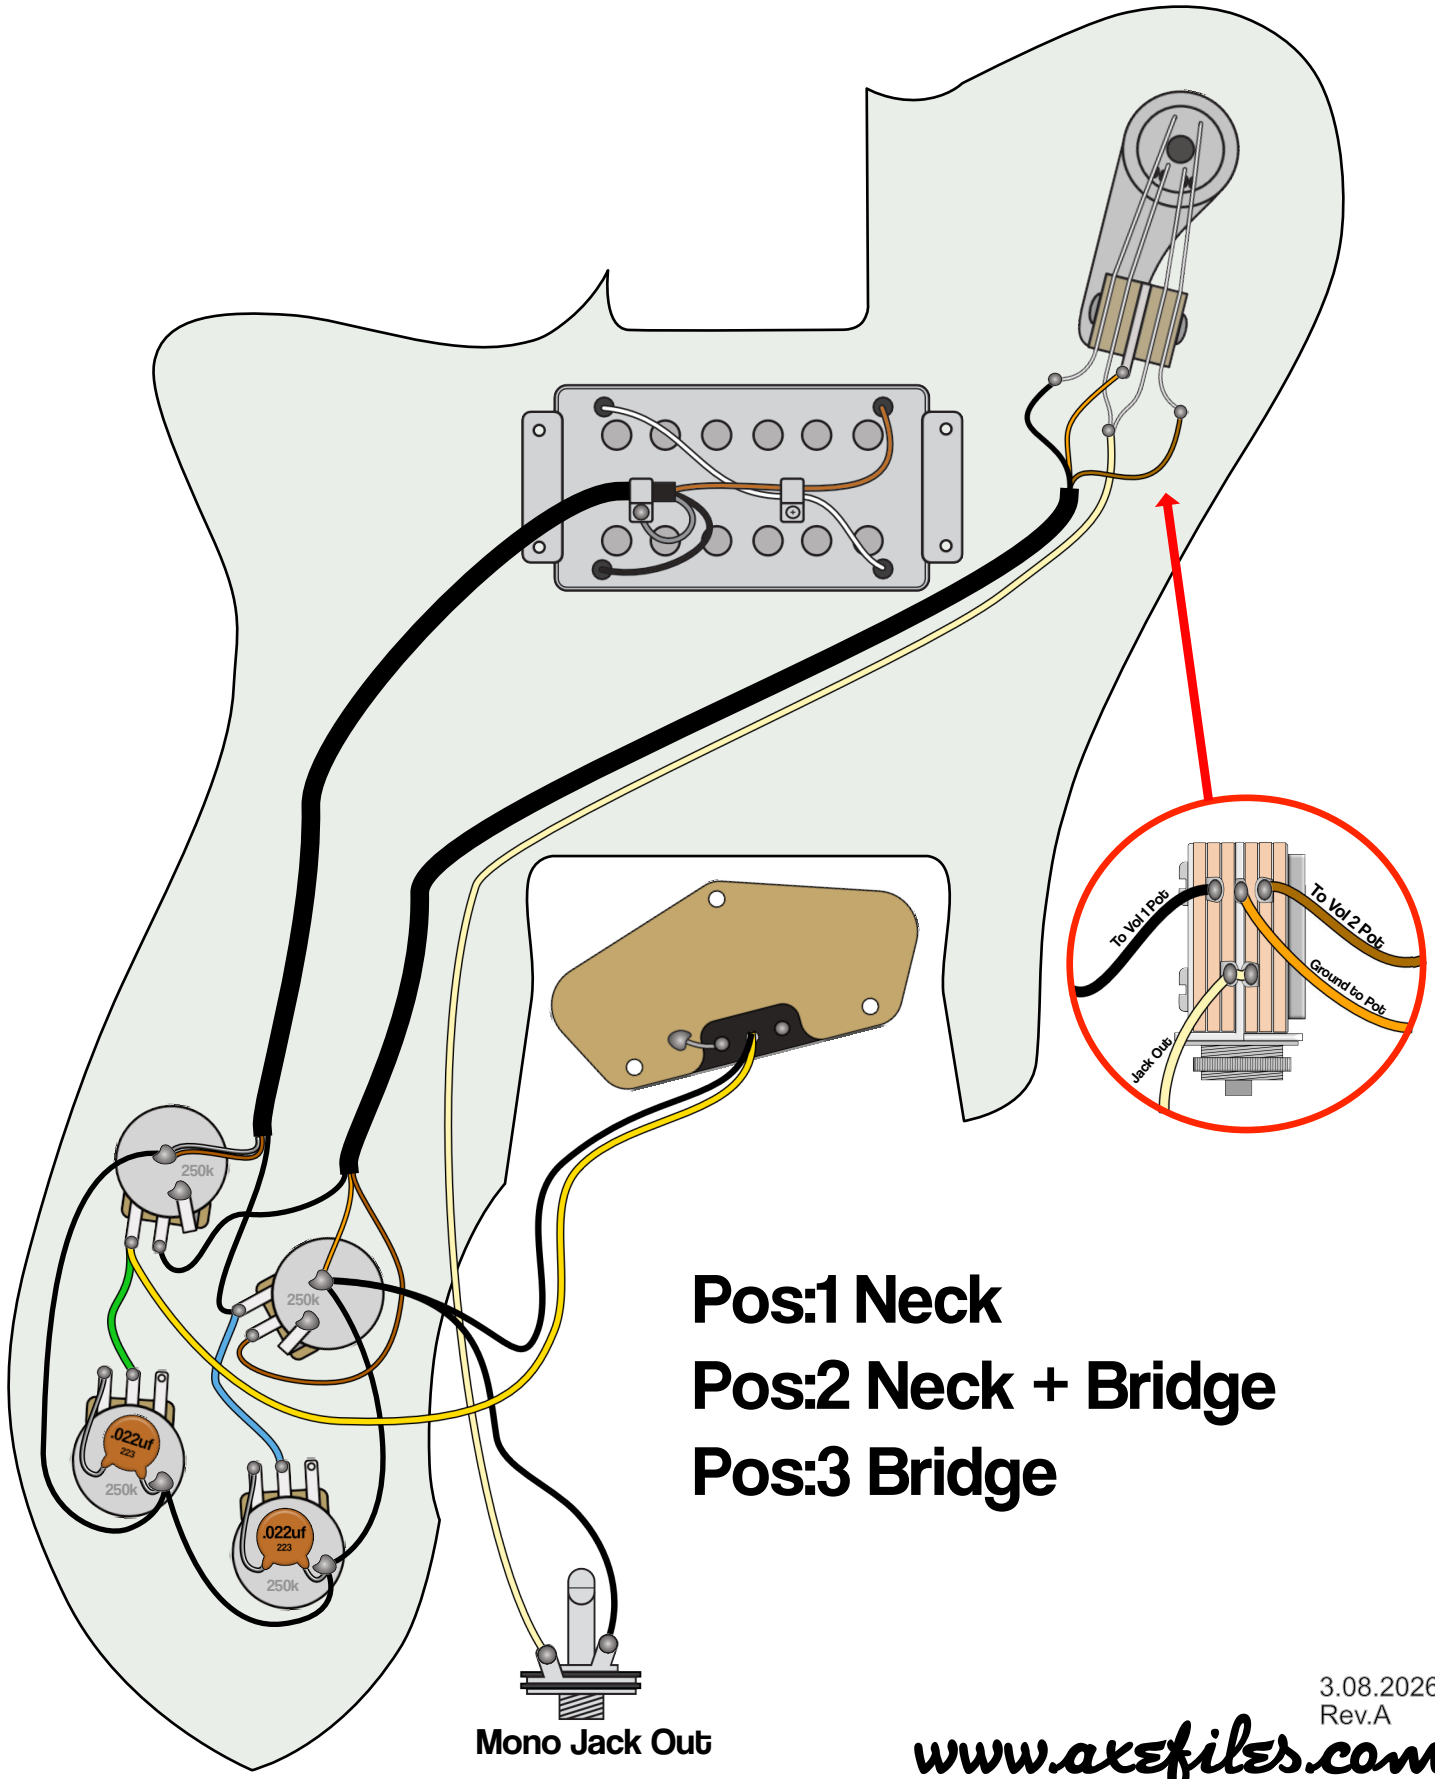

Telecaster Custom HS Standard Wiring

010-0040/0042 | 017-0147 | 011-0440/0442

Pos:1 Neck
Pos:2 Neck + Bridge
Pos:3 Bridge

Mono Jack Out

3.08.2026
Rev.A

www.axefiles.com

Graphics by Gerry Haze. all rights reserved