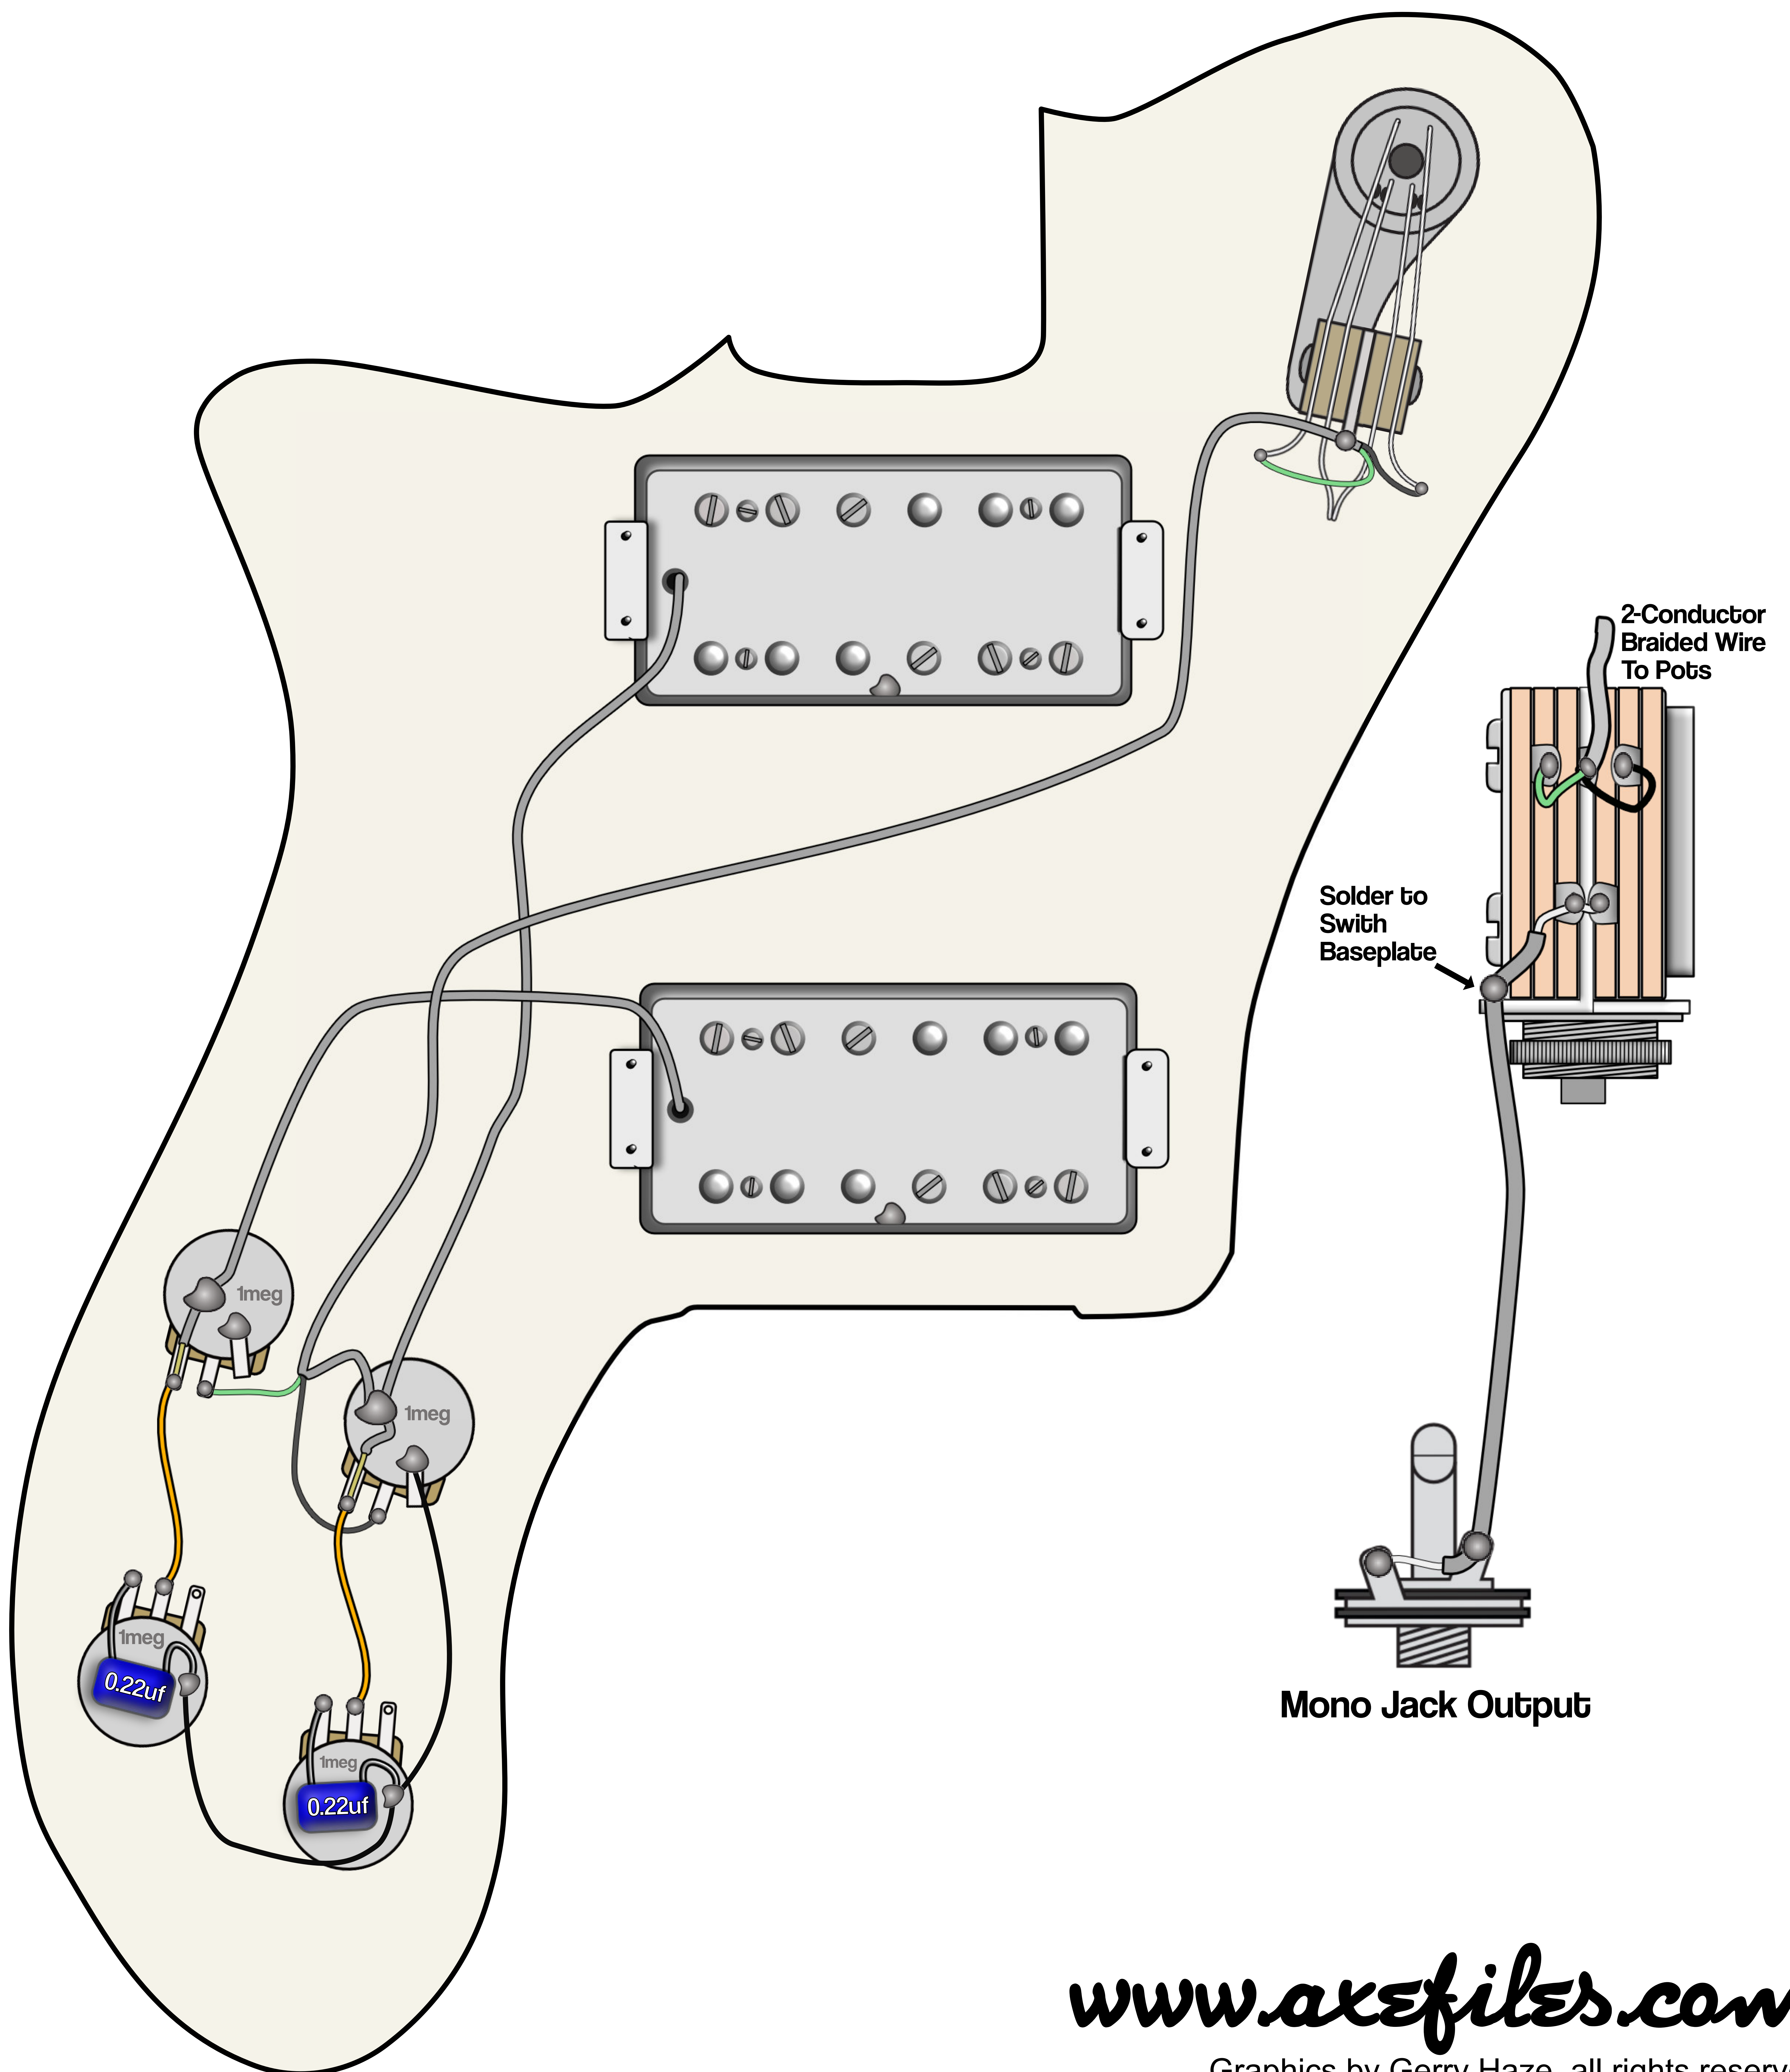

# CBS Telecaster Deluxe

1972-1981 (Vintage Style Wiring)

[www.axefiles.com](http://www.axefiles.com)

Graphics by Gerry Haze. all rights reserved