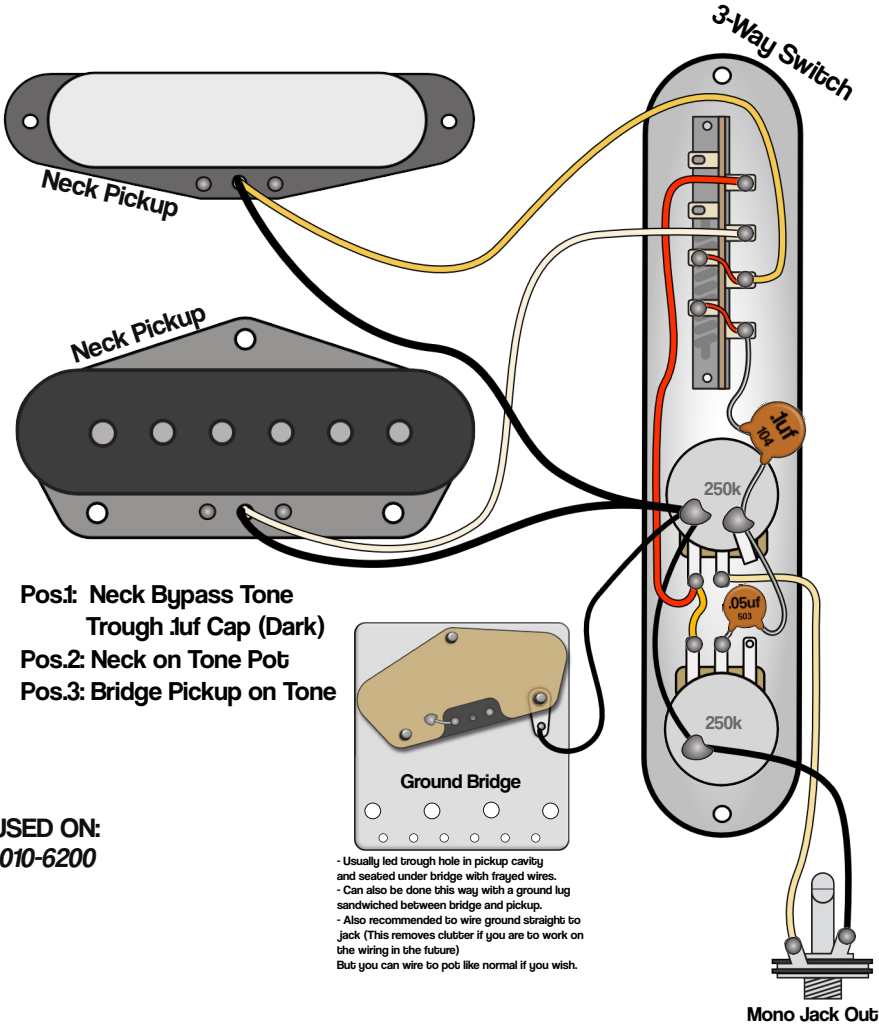

Vintage Dark-Mode Tele Wiring

Wiring used in the Pre-CBS days
(For many vintage reissue models)

3.13.2026
Rev.A

www.axefiles.com

Graphics by Gerry Haze. all rights reserved